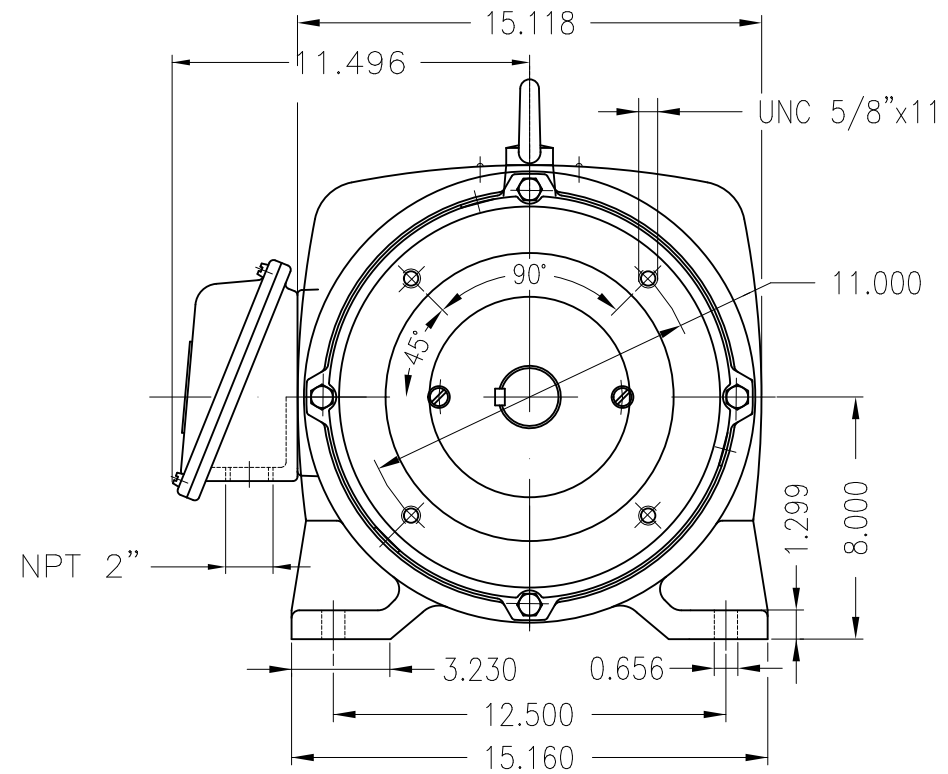

Dimensões em polegada
Dimensions in inches

THIS IS AN UPDATED REVISION, THE
PREVIOUS ONE MUST BE DISREGARDED.

Grounding for leads 5.2–35 mm² / 10–2 AWG

Bearing cap
Color RAL 5009
Painting plan 203A
Mounting B34R(D)

ECM	LOC	SUMMARY OF MODIFICATIONS			EXECUTED	CHECKED	RELEASED	DATE	VER
EXECUTED	USERADMIN	 THREE PHASE NEMA P. EFF MOTOR FRAME 324TC IP23 ODP WEG code: 11084392							
CHECKED									
RELEASED									
REL DT	24.07.2017	WMO	Jaragua do Sul	Product Engineering	SHEET	1 / 1			

40 HP 04 Poles 60Hz