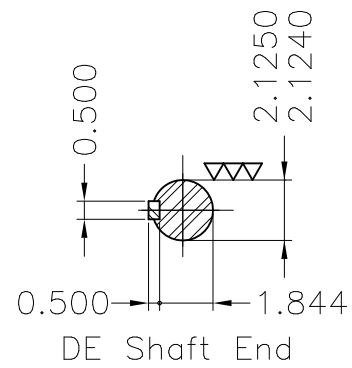

Dimensões em polegada
Dimensions in inches

THIS IS AN UPDATED REVISION, THE
PREVIOUS ONE MUST BE DISREGARDED.

Grounding for leads 5.2–35 mm² / 10–2 AWG

Bearing cap
Color RAL 5009
Painting plan 203A
Mounting B34R(D)

ECM	LOC	SUMMARY OF MODIFICATIONS			EXECUTED	CHECKED	RELEASED	DATE	VER
EXECUTED	USERADMIN	 THREE PHASE NEMA P. EFF MOTOR FRAME 324TC IP23 ODP WEG code: 11084392							
CHECKED									
RELEASED									
REL DT	24.07.2017	WMO	Jaragua do Sul	Product Engineering	SHEET	1 / 1			

40 HP 04 Poles 60Hz