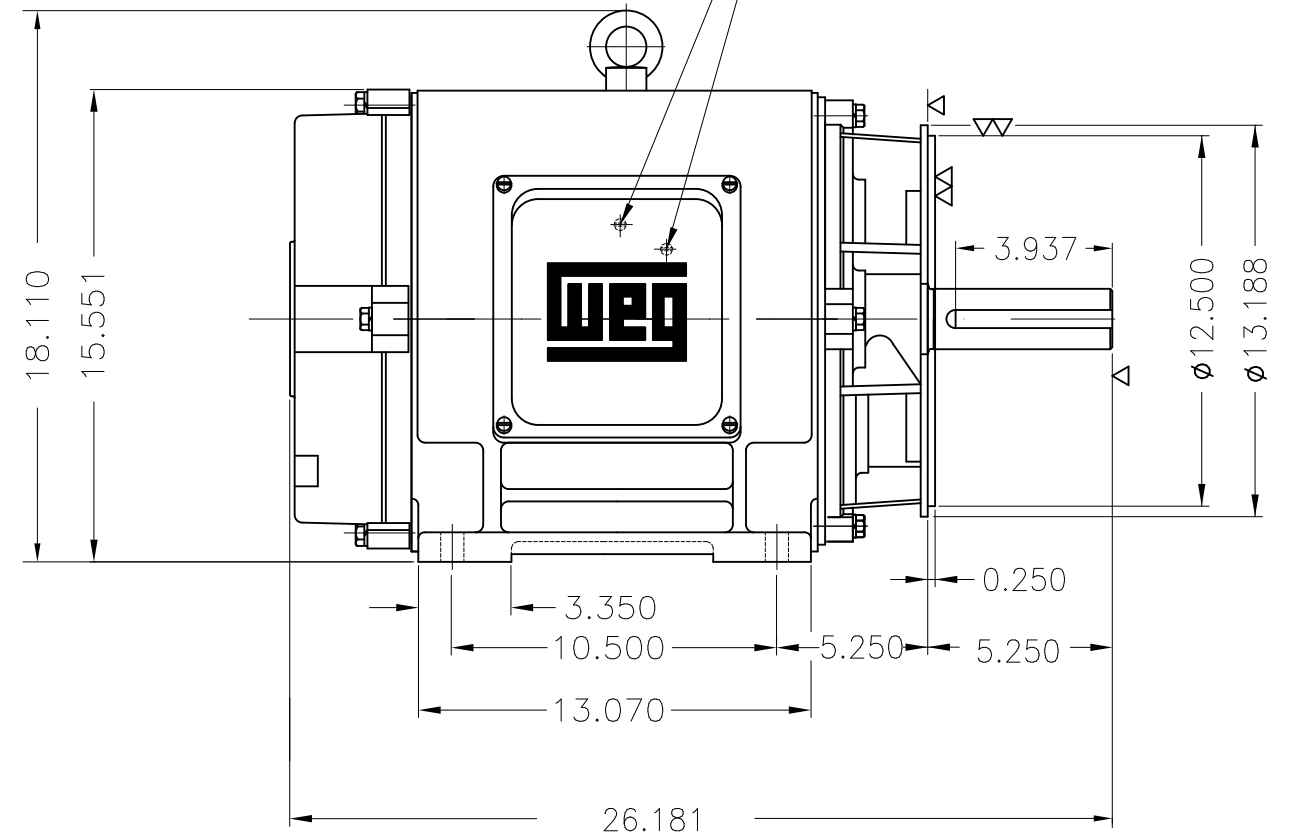

Dimensões em polegada
Dimensions in inches

THIS IS AN UPDATED REVISION, THE
PREVIOUS ONE MUST BE DISREGARDED.

Grounding for leads 5.2–35 mm² / 10–2 AWG

Bearing cap
Color RAL 5009
Painting plan 203A
Mounting B34R(D)

ECM	LOC	SUMMARY OF MODIFICATIONS			EXECUTED	CHECKED	RELEASED	DATE	VER
EXECUTED	USERADMIN	 THREE PHASE NEMA P. EFF MOTOR FRAME 324TC IP23 ODP WEG code: 11084392							
CHECKED									
RELEASED									
REL DT	24.07.2017	WMO	Jaragua do Sul	Product Engineering	SHEET	1 / 1			

40 HP 04 Poles 60Hz