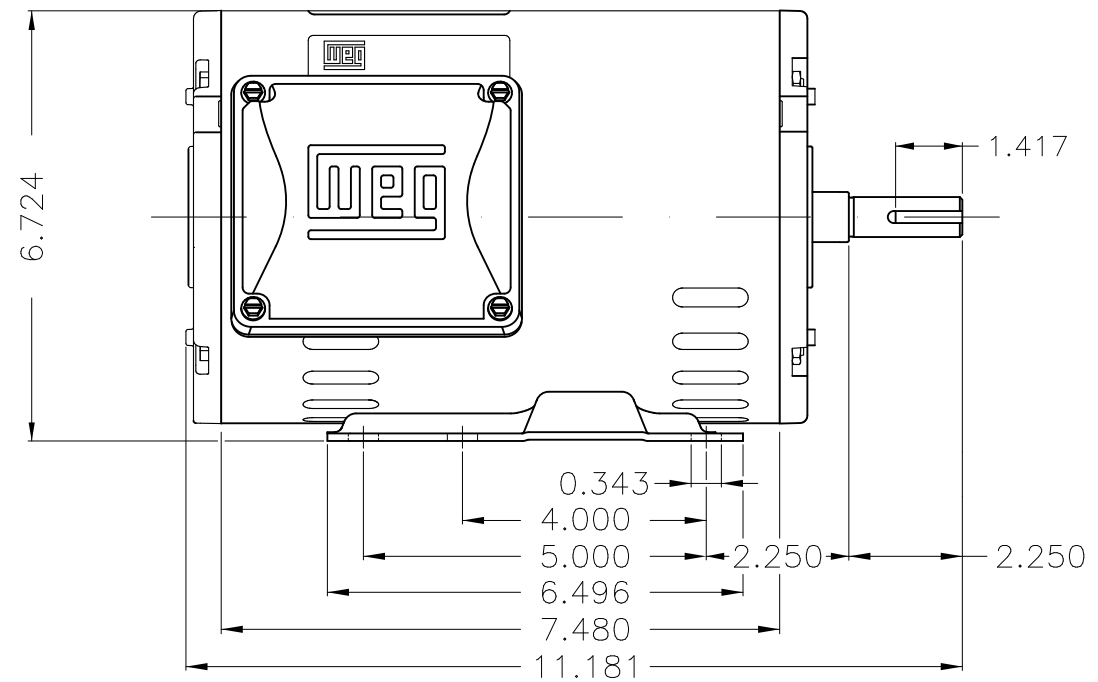

Dimensões em polegada  
Dimensions in inches

THIS IS AN UPDATED REVISION, THE  
PREVIOUS ONE MUST BE DISREGARDED.

Color Munsell N 1 matte black  
Painting plan 207N  
Mounting F-1/B3R(D)

ECM	LOC	SUMMARY OF MODIFICATIONS	EXECUTED	CHECKED	RELEASED	DATE	VER
EXECUTED	USERADMIN	THREE PHASE ODP ROLLED STEEL NEMA PREM.					
CHECKED		FRAME 143/5T ODP					
RELEASED		WEG code: 12682571					
REL DT	24.07.2017	WMO Jaragua do Sul	Product Engineering	SHEET	1 / 1		

1.5 HP 02 Poles 60Hz