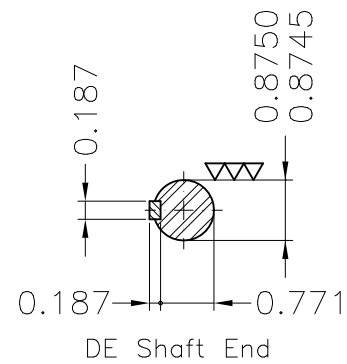

Dimensões em polegada  
Dimensions in inches

THIS IS AN UPDATED REVISION, THE  
PREVIOUS ONE MUST BE DISREGARDED.

Color Munsell N 1 matte black  
Painting plan 207N  
Mounting F-1/B3R(D)

ECM	LOC	SUMMARY OF MODIFICATIONS	EXECUTED	CHECKED	RELEASED	DATE	VER
EXECUTED	USERADMIN	THREE PHASE ODP ROLLED STEEL NEMA PREM.					
CHECKED		FRAME 143/5T ODP					
RELEASED		WEG code: 12682571					
REL DT	24.07.2017	WMO Jaragua do Sul	Product Engineering	SHEET	1 / 1		

1.5 HP 02 Poles 60Hz