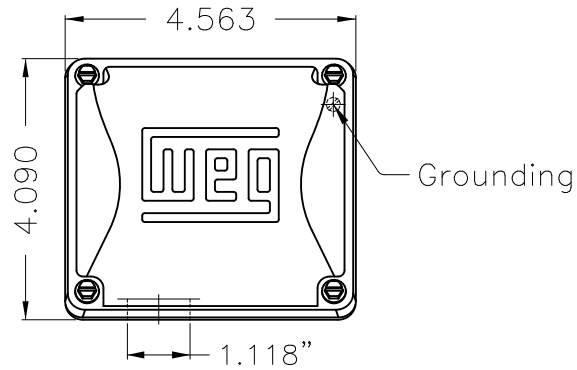

Dimensões em polegada  
Dimensions in inches

THIS IS AN UPDATED REVISION, THE  
PREVIOUS ONE MUST BE DISREGARDED.

Color Munsell N 1 matte black  
Painting plan 207N  
Mounting F-1/B3R(D)

ECM	LOC	SUMMARY OF MODIFICATIONS	EXECUTED	CHECKED	RELEASED	DATE	VER
EXECUTED	USERADMIN	THREE PHASE ODP ROLLED STEEL NEMA PREM.					
CHECKED		FRAME 143/5T ODP					
RELEASED		WEG code: 12682571					
REL DT	24.07.2017	WMO Jaragua do Sul	Product Engineering	SHEET	1 / 1		