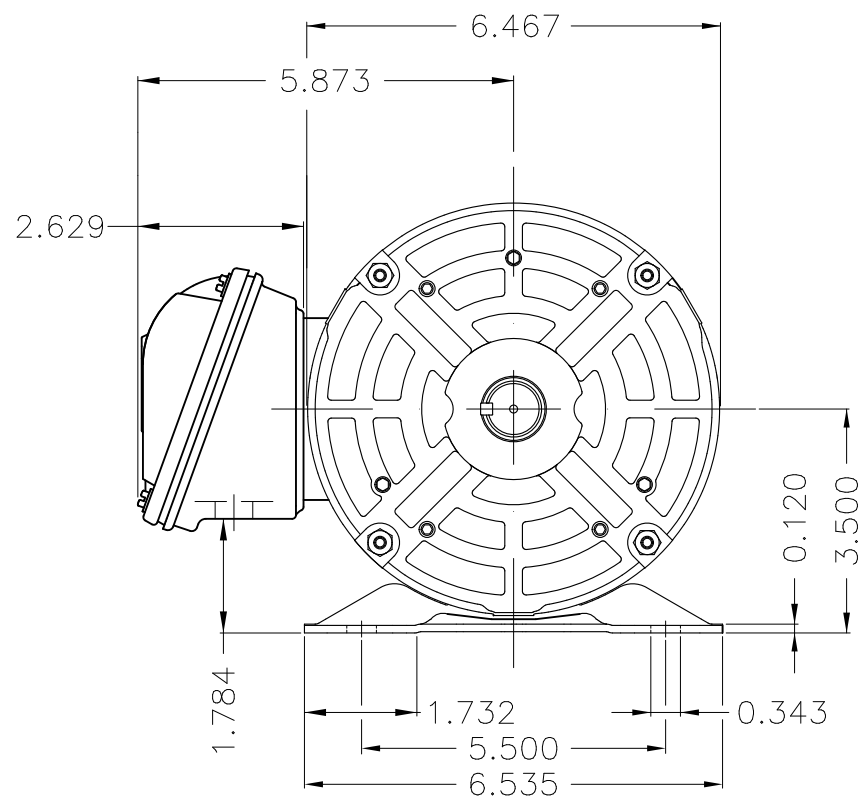

Dimensões em polegada  
Dimensions in inches

THIS IS AN UPDATED REVISION, THE  
PREVIOUS ONE MUST BE DISREGARDED.

Color Munsell N 1 matte black  
Painting plan 207N  
Mounting F-1/B3R(D)

ECM	LOC	SUMMARY OF MODIFICATIONS	EXECUTED	CHECKED	RELEASED	DATE	VER
EXECUTED	USERADMIN	THREE PHASE ODP ROLLED STEEL NEMA PREM.					
CHECKED		FRAME 143/5T ODP					
RELEASED		WEG code: 12682571					
REL DT	24.07.2017	WMO Jaragua do Sul	Product Engineering	SHEET	1 / 1		