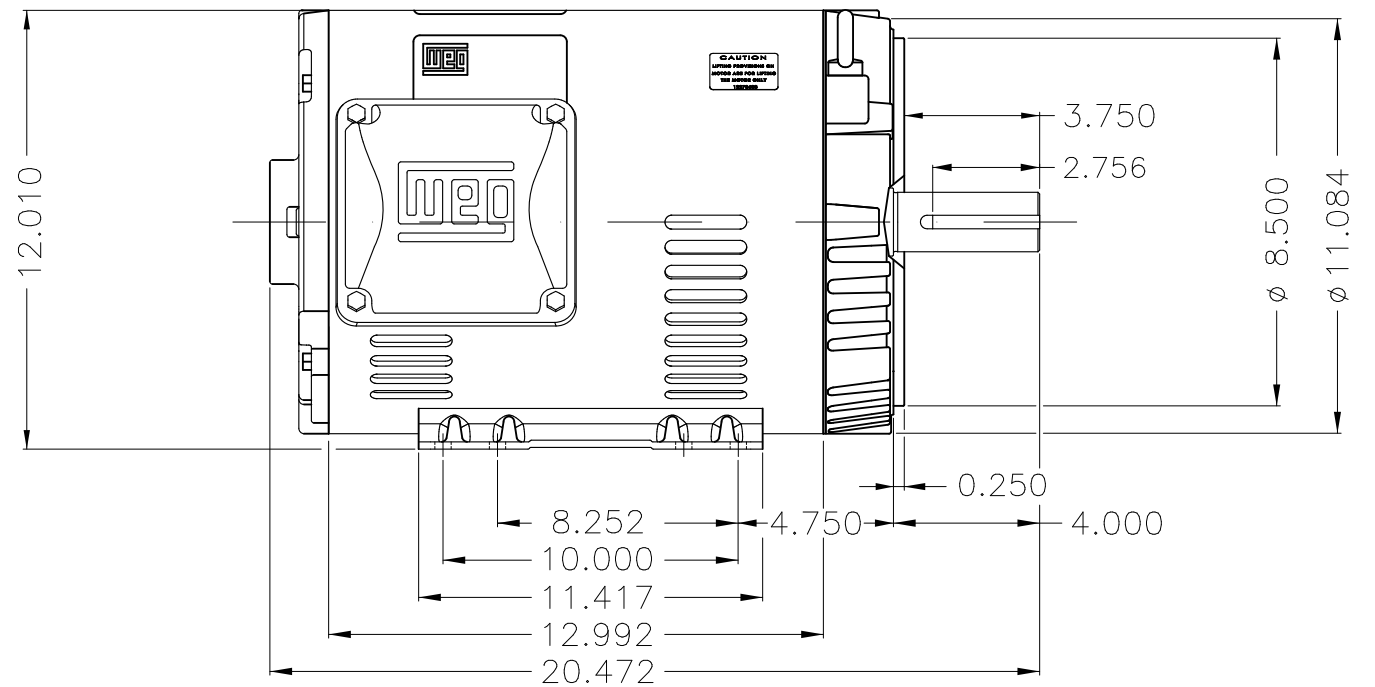

Dimensões em polegada
Dimensions in inches

THIS IS AN UPDATED REVISION, THE
PREVIOUS ONE MUST BE DISREGARDED.

Color Munsell N 1 matte black
Painting plan 207N
Mounting F-1/B34R(D)

ECM	LOC	SUMMARY OF MODIFICATIONS	EXECUTED	CHECKED	RELEASED	DATE	VER
EXECUTED	USERADMIN	THREE PHASE ODP ROLLED STEEL NEMA PREM.					
CHECKED		FRAME 254/6TC ODP					
RELEASED		WEG code: 12707653					
REL DT	24.07.2017	WMO Jaragua do Sul	Product Engineering	SHEET	1 / 1		

25 HP 02 Poles 60Hz

A