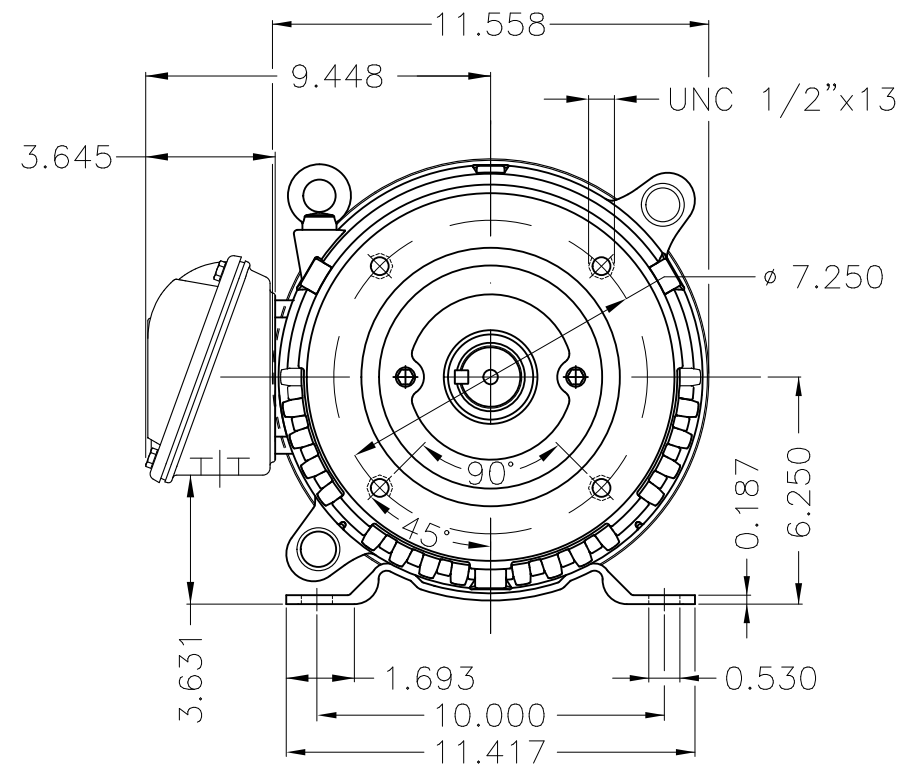

Dimensões em polegada
Dimensions in inches

THIS IS AN UPDATED REVISION, THE
PREVIOUS ONE MUST BE DISREGARDED.

Color Munsell N 1 matte black
Painting plan 207N
Mounting F-1/B34R(D)

ECM	LOC	SUMMARY OF MODIFICATIONS	EXECUTED	CHECKED	RELEASED	DATE	VER
EXECUTED	USERADMIN	THREE PHASE ODP ROLLED STEEL NEMA PREM.					
CHECKED		FRAME 254/6TC ODP					
RELEASED		WEG code: 12707653					
REL DT	24.07.2017	WMO Jaragua do Sul	Product Engineering	SHEET	1 / 1		

25 HP 02 Poles 60Hz

A