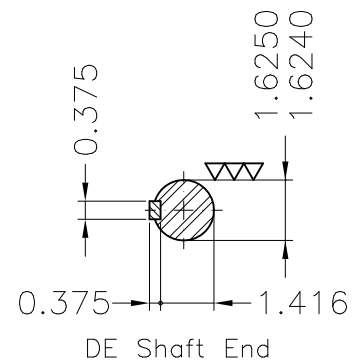

Dimensões em polegada
Dimensions in inches

THIS IS AN UPDATED REVISION, THE
PREVIOUS ONE MUST BE DISREGARDED.

Color Munsell N 1 matte black
Painting plan 207N
Mounting F-1/B34R(D)

ECM	LOC	SUMMARY OF MODIFICATIONS	EXECUTED	CHECKED	RELEASED	DATE	VER
EXECUTED	USERADMIN	THREE PHASE ODP ROLLED STEEL NEMA PREM.					
CHECKED		FRAME 254/6TC ODP					
RELEASED		WEG code: 12707653					
REL DT	24.07.2017	WMO Jaragua do Sul	Product Engineering	SHEET	1 / 1		

25 HP 02 Poles 60Hz

A