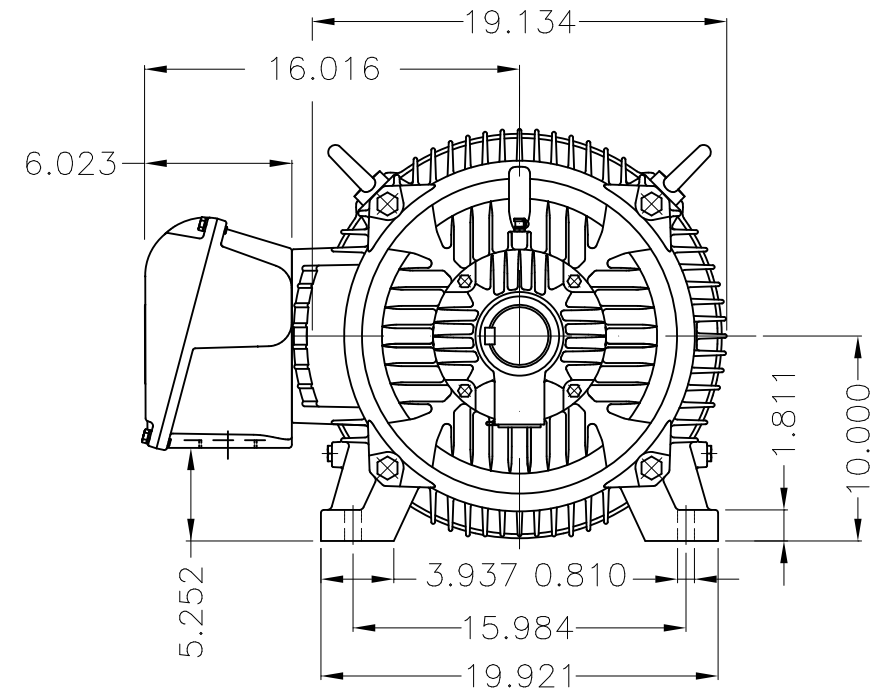

Dimensões em polegada
Dimensions in inches

THIS IS AN UPDATED REVISION, THE
PREVIOUS ONE MUST BE DISREGARDED.

Grounding for leads 25-50 mm² / 3-1 AWG

Main terminal box

Center hole
DUNC 3/4"-10 WEG TBG12

Grounding for leads 25-50 mm² / 3-1 AWG

DE Shaft End

- DE roller bearing
- Shaft locking device
- Color RAL 5009
- Painting plan 203A
- Mounting B3R(D)

ECM	LOC	SUMMARY OF MODIFICATIONS		EXECUTED	CHECKED	RELEASED	DATE	VER
EXECUTED	USERADMIN		THREE PHASE W22 MOTOR - NEMA PREMIUM EFF					
CHECKED			FRAME 404/5T IP55 TEFC					
RELEASED			WEG code: 12357918					
REL DT	24.07.2017	WMO	Jaragua do Sul	Product Engineering	SHEET	1 / 1		

75 HP 06 Poles 60Hz

A

ZME A3