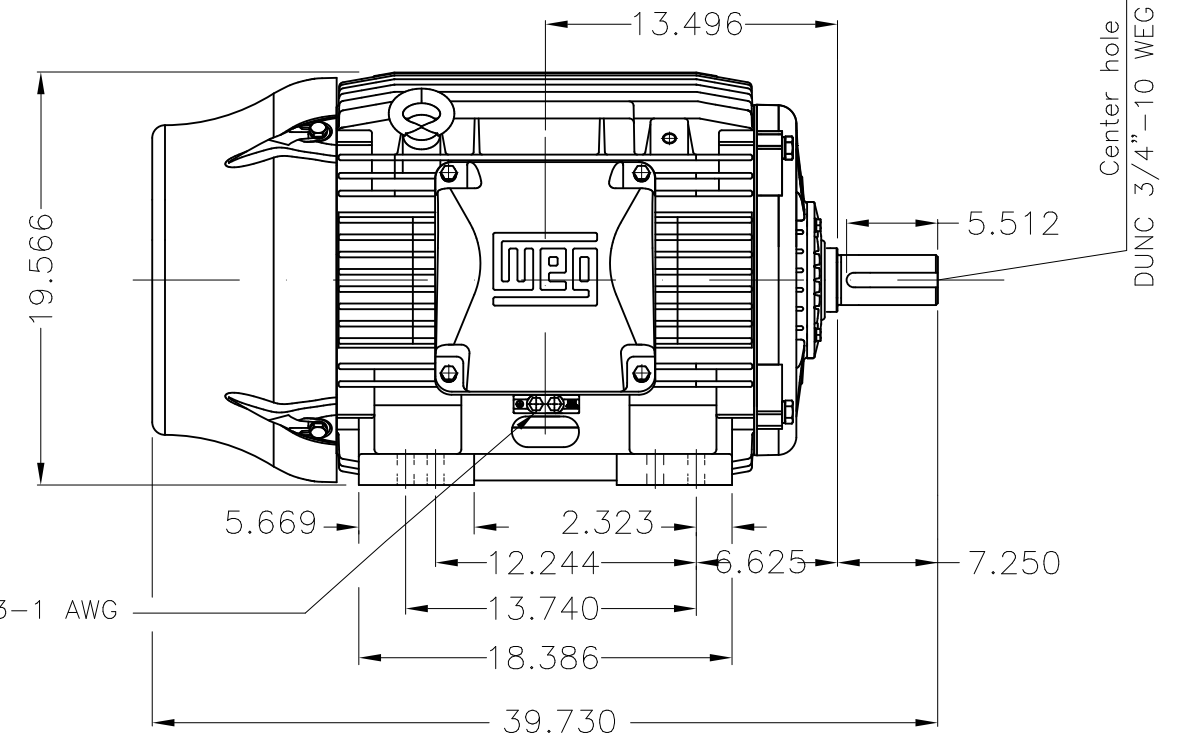

Dimensões em polegada
Dimensions in inches

THIS IS AN UPDATED REVISION, THE
PREVIOUS ONE MUST BE DISREGARDED.

Grounding for leads 25-50 mm² / 3-1 AWG

Main terminal box

Center hole
DUNC 3/4"-10 WEG TBG12

Grounding for leads 25-50 mm² / 3-1 AWG

DE Shaft End

- DE roller bearing
- Shaft locking device
- Color RAL 5009
- Painting plan 203A
- Mounting B3R(D)

ECM	LOC	SUMMARY OF MODIFICATIONS		EXECUTED	CHECKED	RELEASED	DATE	VER
EXECUTED	USERADMIN		THREE PHASE W22 MOTOR - NEMA PREMIUM EFF					
CHECKED			FRAME 404/5T IP55 TEFC					
RELEASED			WEG code: 12357918					
REL DT	24.07.2017	WMO	Jaragua do Sul	Product Engineering	SHEET	1 / 1		