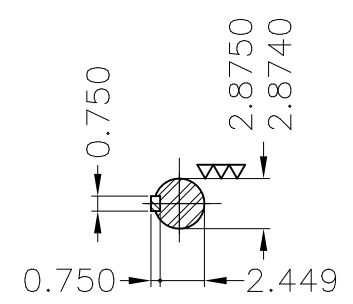

Dimensões em polegada
Dimensions in inches

THIS IS AN UPDATED REVISION, THE
PREVIOUS ONE MUST BE DISREGARDED.

Grounding for leads 25-50 mm² / 3-1 AWG

Main terminal box

Center hole
DUNC 3/4"-10 WEG TBG12

Grounding for leads 25-50 mm² / 3-1 AWG

DE Shaft End

- DE roller bearing
- Shaft locking device
- Color RAL 5009
- Painting plan 203A
- Mounting B3R(D)

ECM	LOC	SUMMARY OF MODIFICATIONS		EXECUTED	CHECKED	RELEASED	DATE	VER
EXECUTED	USERADMIN		THREE PHASE W22 MOTOR - NEMA PREMIUM EFF					
CHECKED			FRAME 404/5T IP55 TEFC					
RELEASED			WEG code: 12357918					
REL DT	24.07.2017	WMO	Jaragua do Sul	Product Engineering	SHEET	1 / 1		