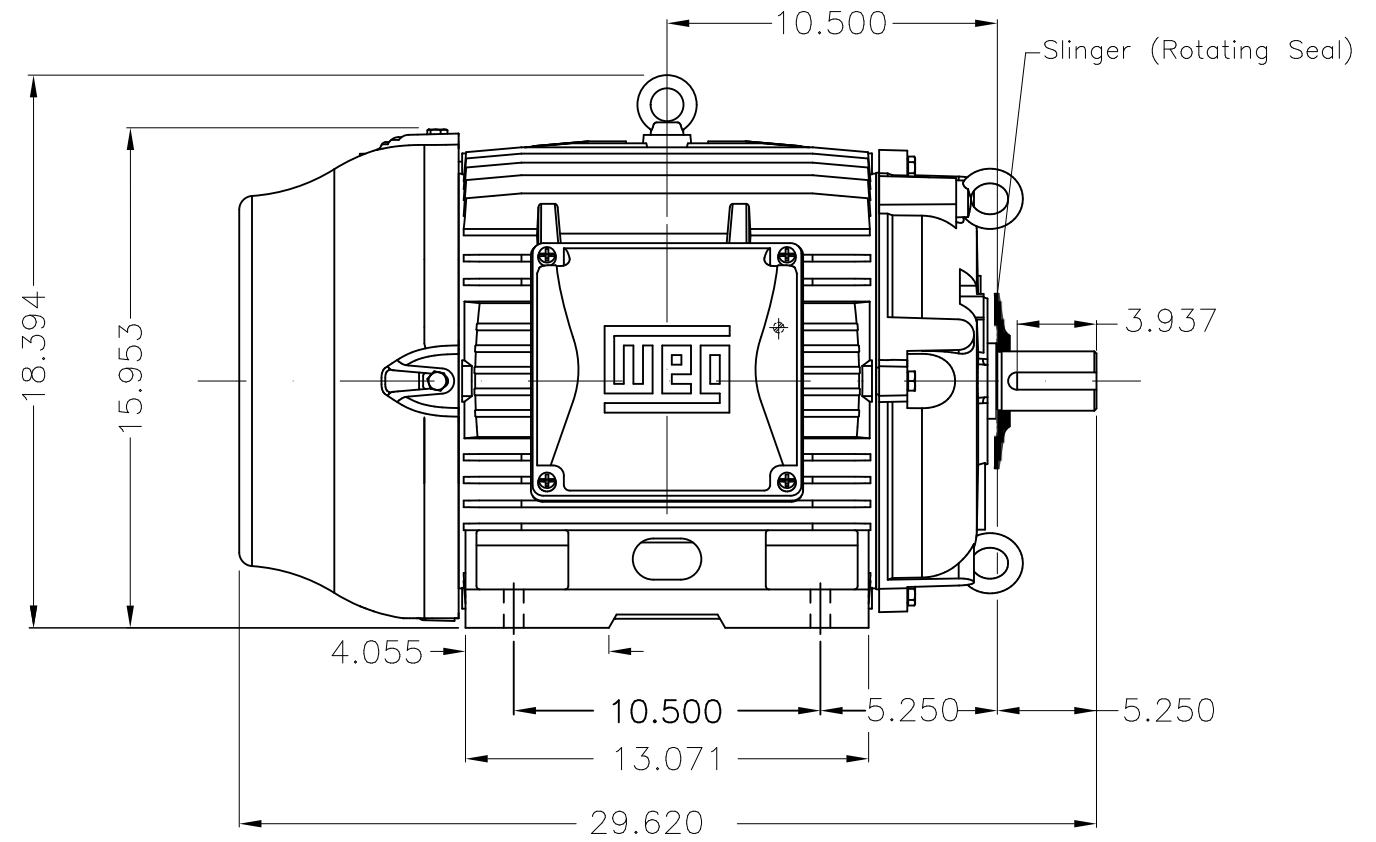

Dimensões em polegada
Dimensions in inches

THIS IS AN UPDATED REVISION, THE
PREVIOUS ONE MUST BE DISREGARDED.

Color RAL 5009
Painting plan 202E
Mounting B3R(D)

ECM	LOC	SUMMARY OF MODIFICATIONS	EXECUTED	CHECKED	RELEASED	DATE	VER
EXECUTED	USERADMIN	THREE PH W22 MOTOR COOLING TOWER NEMA EF					
CHECKED		FRAME 324T IP55 TEFC					
RELEASED		WEG code: 12024058					
REL DT	24.07.2017	WMO Jaragua do Sul	Product Engineering	SHEET	1 / 1		

40 HP 04 Poles 60Hz

A