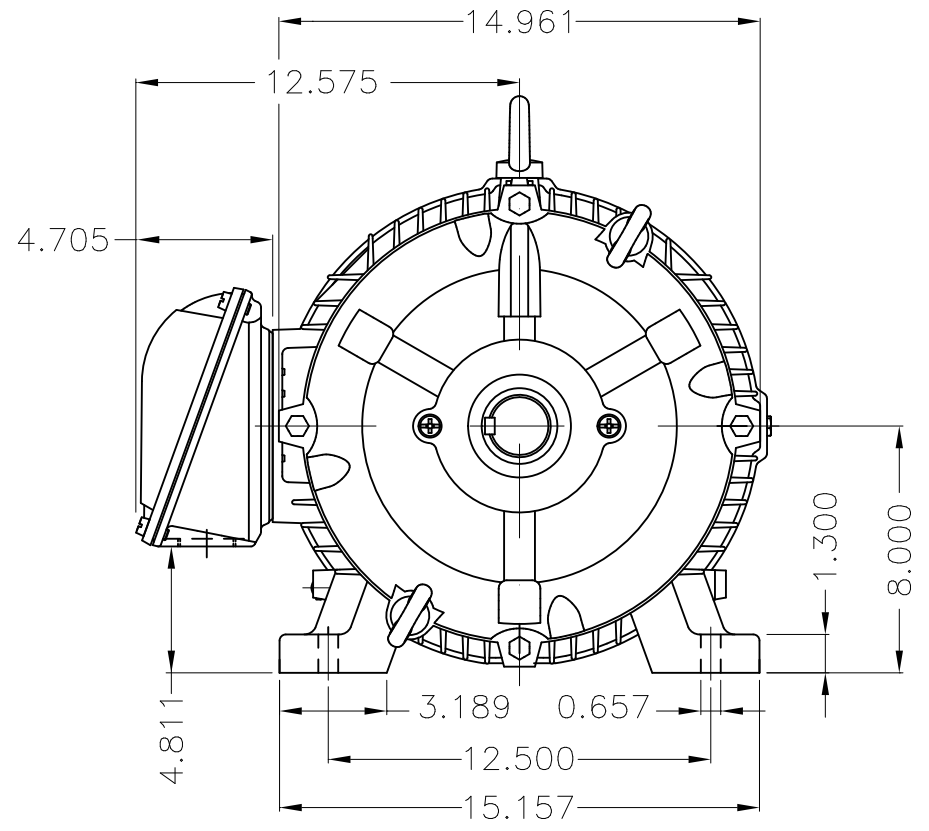

Dimensões em polegada
Dimensions in inches

THIS IS AN UPDATED REVISION, THE
PREVIOUS ONE MUST BE DISREGARDED.

Color RAL 5009
Painting plan 202E
Mounting B3R(D)

ECM	LOC	SUMMARY OF MODIFICATIONS	EXECUTED	CHECKED	RELEASED	DATE	VER
EXECUTED	USERADMIN	THREE PH W22 MOTOR COOLING TOWER NEMA EF					
CHECKED		FRAME 324T IP55 TEFC					
RELEASED		WEG code: 12024058					
REL DT	24.07.2017	WMO Jaragua do Sul	Product Engineering	SHEET	1 / 1		

40 HP 04 Poles 60Hz

A