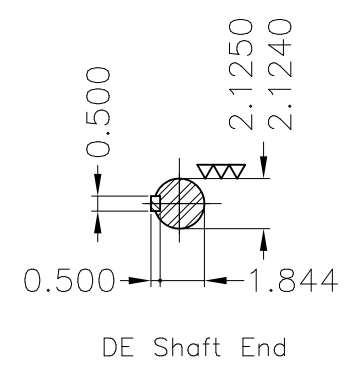

Dimensões em polegada
Dimensions in inches

THIS IS AN UPDATED REVISION, THE
PREVIOUS ONE MUST BE DISREGARDED.

Color RAL 5009
Painting plan 202E
Mounting B3R(D)

ECM	LOC	SUMMARY OF MODIFICATIONS	EXECUTED	CHECKED	RELEASED	DATE	VER
EXECUTED	USERADMIN	THREE PH W22 MOTOR COOLING TOWER NEMA EF					
CHECKED		FRAME 324T IP55 TEFC					
RELEASED		WEG code: 12024058					
REL DT	24.07.2017	WMO Jaragua do Sul	Product Engineering	SHEET	1 / 1		

40 HP 04 Poles 60Hz

A