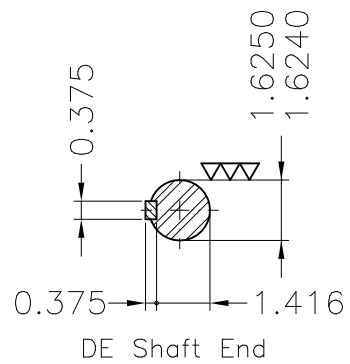

Dimensões em polegada
Dimensions in inches

THIS IS AN UPDATED REVISION, THE
PREVIOUS ONE MUST BE DISREGARDED.

Color Munsell N 1 matte black
Painting plan 207N
Mounting F-1/B3R(D)

ECM	LOC	SUMMARY OF MODIFICATIONS	EXECUTED	CHECKED	RELEASED	DATE	VER
EXECUTED	USERADMIN	THREE PHASE ODP ROLLED STEEL NEMA PREM.					
CHECKED		FRAME 254/6T ODP					
RELEASED		WEG code: 12795533					
REL DT	24.07.2017	WMO Jaragua do Sul	Product Engineering	SHEET	1 / 1		

10 HP 06 Poles 60Hz

A

ZME A3