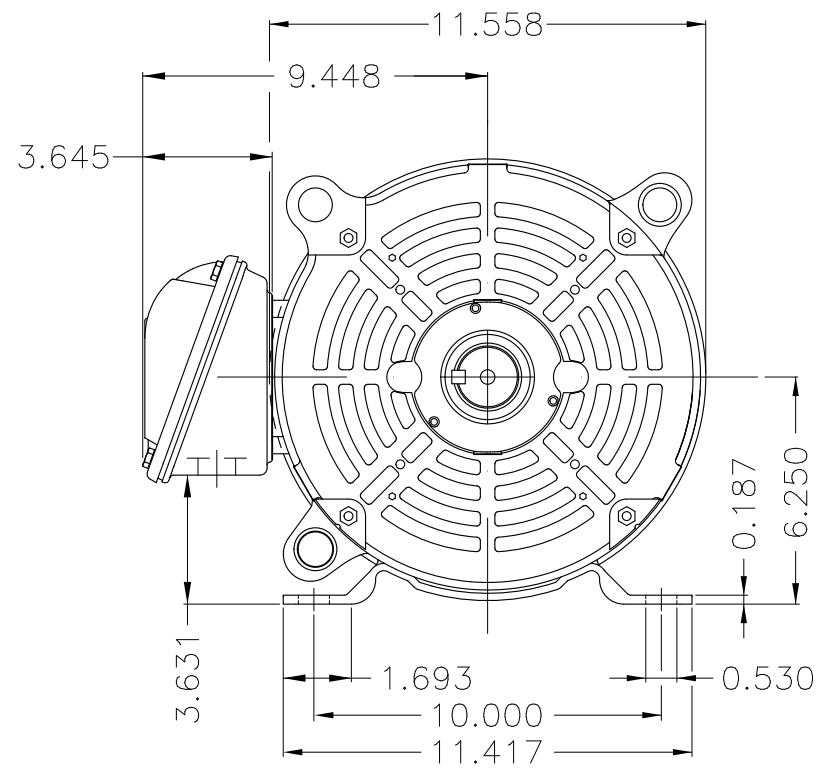

Dimensões em polegada
Dimensions in inches

THIS IS AN UPDATED REVISION, THE
PREVIOUS ONE MUST BE DISREGARDED.

Color Munsell N 1 matte black
Painting plan 207N
Mounting F-1/B3R(D)

ECM	LOC	SUMMARY OF MODIFICATIONS	EXECUTED	CHECKED	RELEASED	DATE	VER
EXECUTED	USERADMIN	THREE PHASE ODP ROLLED STEEL NEMA PREM.					
CHECKED		FRAME 254/6T ODP					
RELEASED		WEG code: 12795533					
REL DT	24.07.2017	WMO Jaragua do Sul	Product Engineering	SHEET	1 / 1		

10 HP 06 Poles 60Hz

A

ZME A3