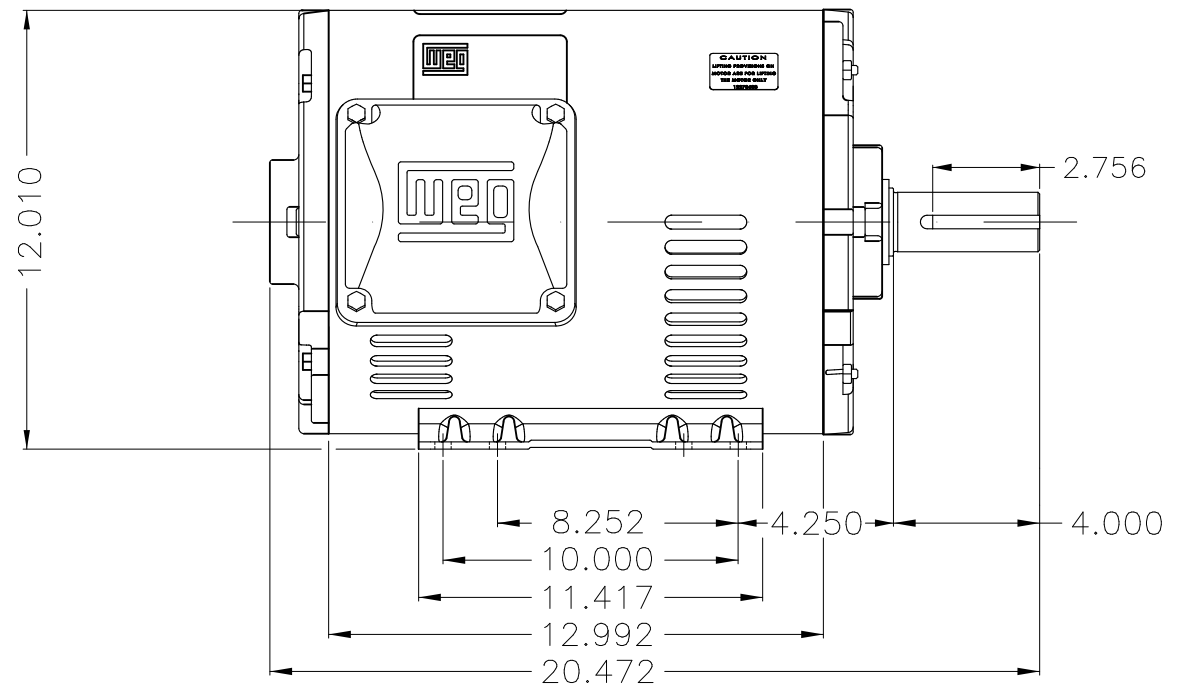

Dimensões em polegada
Dimensions in inches

THIS IS AN UPDATED REVISION, THE
PREVIOUS ONE MUST BE DISREGARDED.

Color Munsell N 1 matte black
Painting plan 207N
Mounting F-1/B3R(D)

ECM	LOC	SUMMARY OF MODIFICATIONS	EXECUTED	CHECKED	RELEASED	DATE	VER
EXECUTED	USERADMIN	THREE PHASE ODP ROLLED STEEL NEMA PREM.					
CHECKED		FRAME 254/6T ODP					
RELEASED		WEG code: 12795533					
REL DT	24.07.2017	WMO Jaragua do Sul	Product Engineering	SHEET	1 / 1		

10 HP 06 Poles 60Hz

A

ZME A3