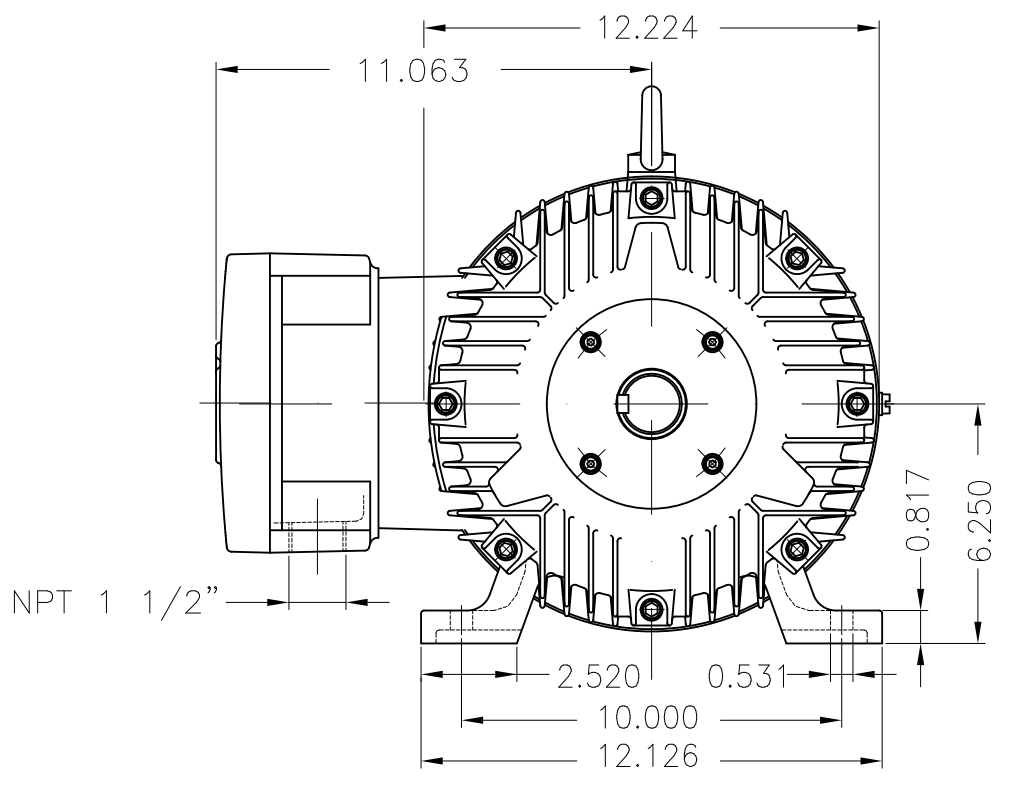

Dimensões em polegada
Dimensions in inches

THIS IS AN UPDATED REVISION, THE
PREVIOUS ONE MUST BE DISREGARDED.

Thermostats 130°C - alarm
Color RAL 5009
Painting plan 202P
Mounting B3R(D)

ECM	LOC	SUMMARY OF MODIFICATIONS	EXECUTED	CHECKED	RELEASED	DATE	VER
EXECUTED	USERADMIN	THREE PHASE EXPL. PROOF MOTOR NEMA P.EFF					
CHECKED		FRAME 256T IP55 TEFC					
RELEASED		WEG code: 11360310					
REL DT	24.07.2017	WMO Jaragua do Sul	Product Engineering	SHEET	1 / 1		

20 HP 04 Poles 60Hz

A