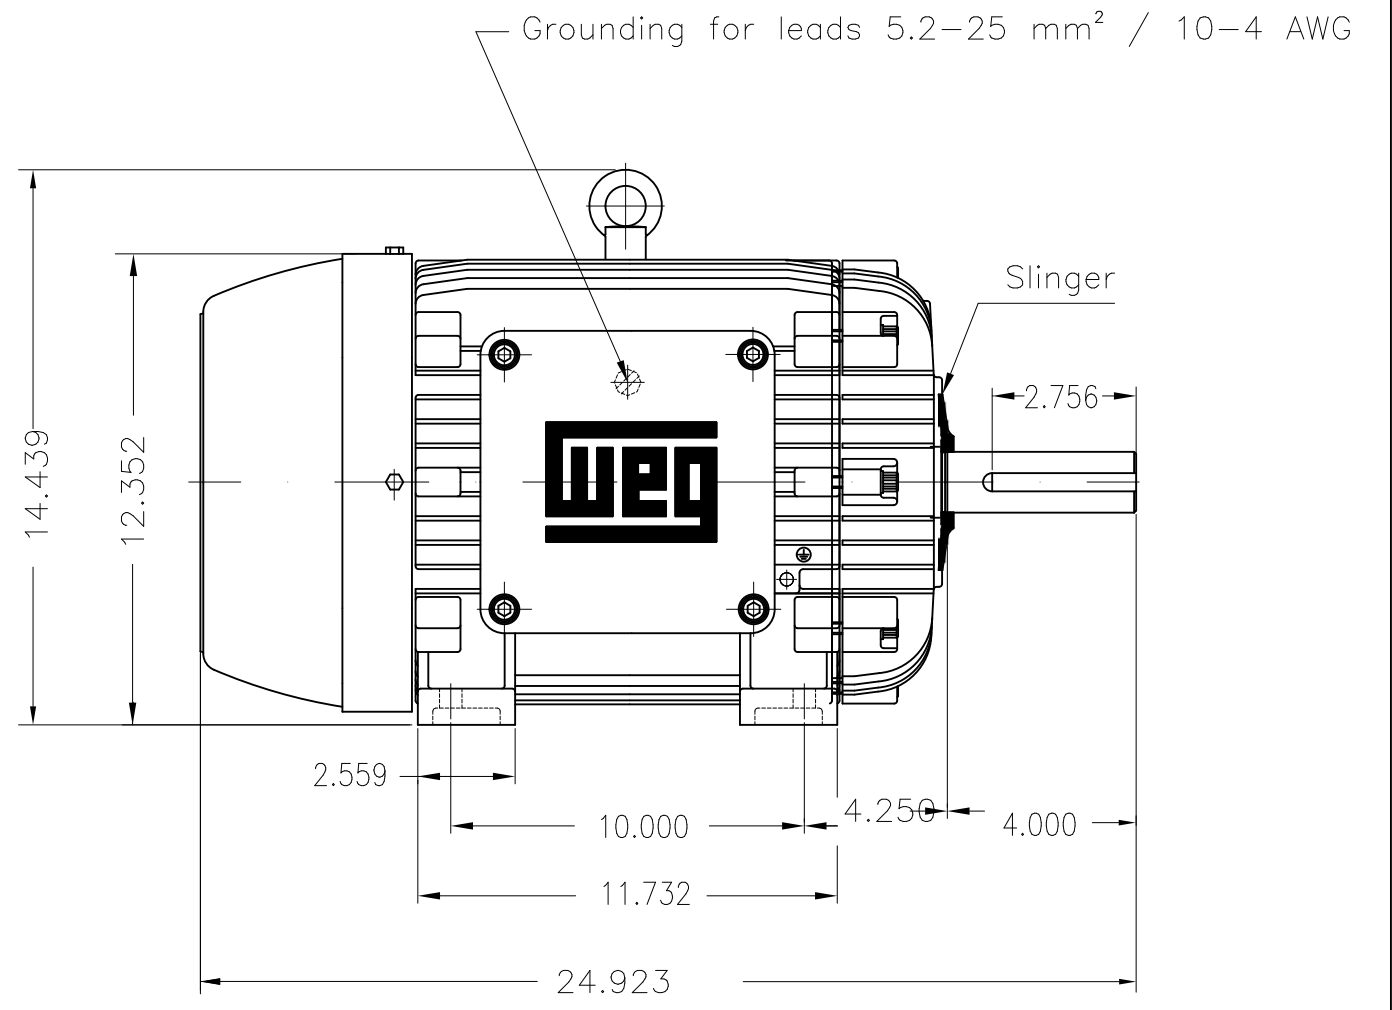

Dimensões em polegada
Dimensions in inches

THIS IS AN UPDATED REVISION, THE
PREVIOUS ONE MUST BE DISREGARDED.

Thermostats 130°C - alarm
Color RAL 5009
Painting plan 202P
Mounting B3R(D)

ECM	LOC	SUMMARY OF MODIFICATIONS	EXECUTED	CHECKED	RELEASED	DATE	VER
EXECUTED	USERADMIN	THREE PHASE EXPL. PROOF MOTOR NEMA P.EFF					
CHECKED		FRAME 256T IP55 TEFC					
RELEASED		WEG code: 11360310					
REL DT	24.07.2017	WMO Jaragua do Sul	Product Engineering	SHEET	1 / 1		

20 HP 04 Poles 60Hz

A