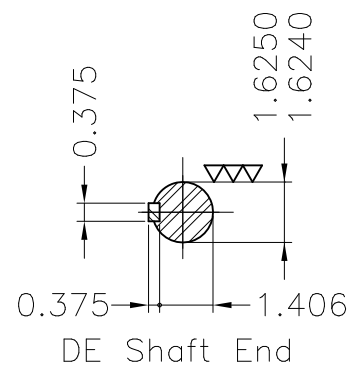

Dimensões em polegada
Dimensions in inches

THIS IS AN UPDATED REVISION, THE
PREVIOUS ONE MUST BE DISREGARDED.

Thermostats 130°C - alarm
Color RAL 5009
Painting plan 202P
Mounting B3R(D)

ECM	LOC	SUMMARY OF MODIFICATIONS	EXECUTED	CHECKED	RELEASED	DATE	VER
EXECUTED	USERADMIN	THREE PHASE EXPL. PROOF MOTOR NEMA P.EFF					
CHECKED		FRAME 256T IP55 TEFC					
RELEASED		WEG code: 11360310					
REL DT	24.07.2017	WMO Jaragua do Sul	Product Engineering	SHEET	1 / 1		

20 HP 04 Poles 60Hz

A