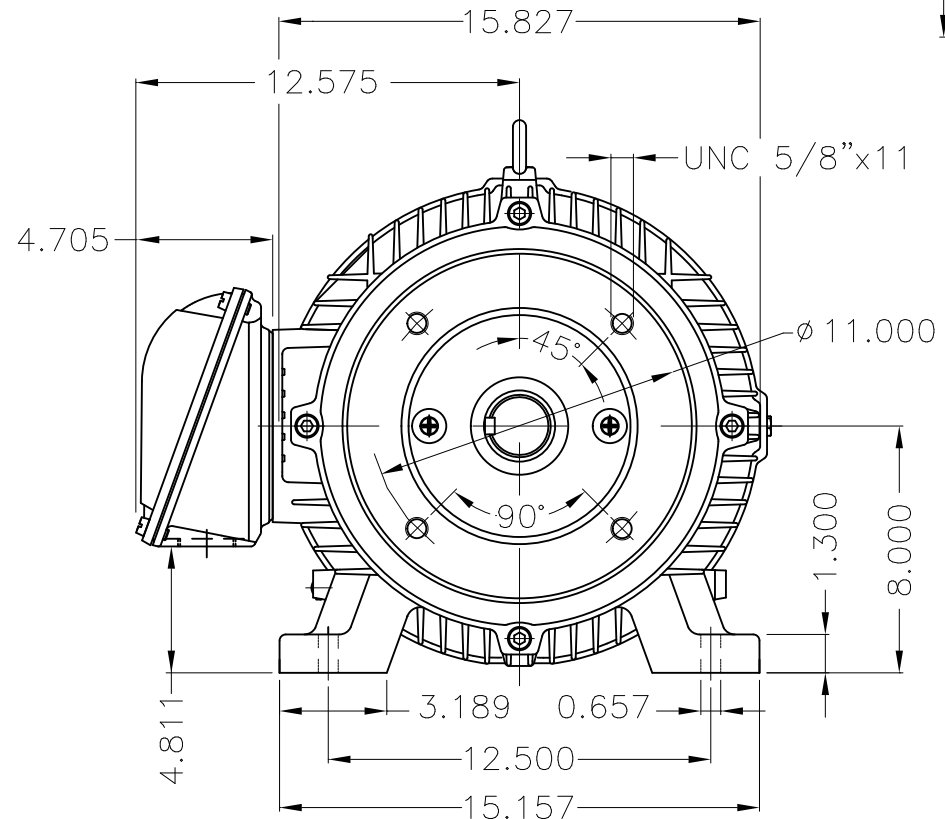

Dimensões em polegada  
Dimensions in inches

THIS IS AN UPDATED REVISION, THE  
PREVIOUS ONE MUST BE DISREGARDED.

Color RAL 5009  
Painting plan 203A  
Mounting B34R(D)

| ECM      | LOC        | SUMMARY OF MODIFICATIONS   | EXECUTED            | CHECKED | RELEASED | DATE | VER |
|----------|------------|--|---------------------|---------|----------|------|-----|
| EXECUTED | USERADMIN  |  THREE PHASE MOTOR W22 NEMA PREMIUM EFF.<br>FRAME 324/6JM IP55 TEFC<br>WEG code: 12603093 |                     |         |          |      |     |
| CHECKED  |            |  |                     |         |          |      |     |
| RELEASED |            |  |                     |         |          |      |     |
| REL DT   | 24.07.2017 | WMO Jaragua do Sul   | Product Engineering | SHEET   | 1 / 1    |      |     |

40 HP 04 Poles 60Hz

A