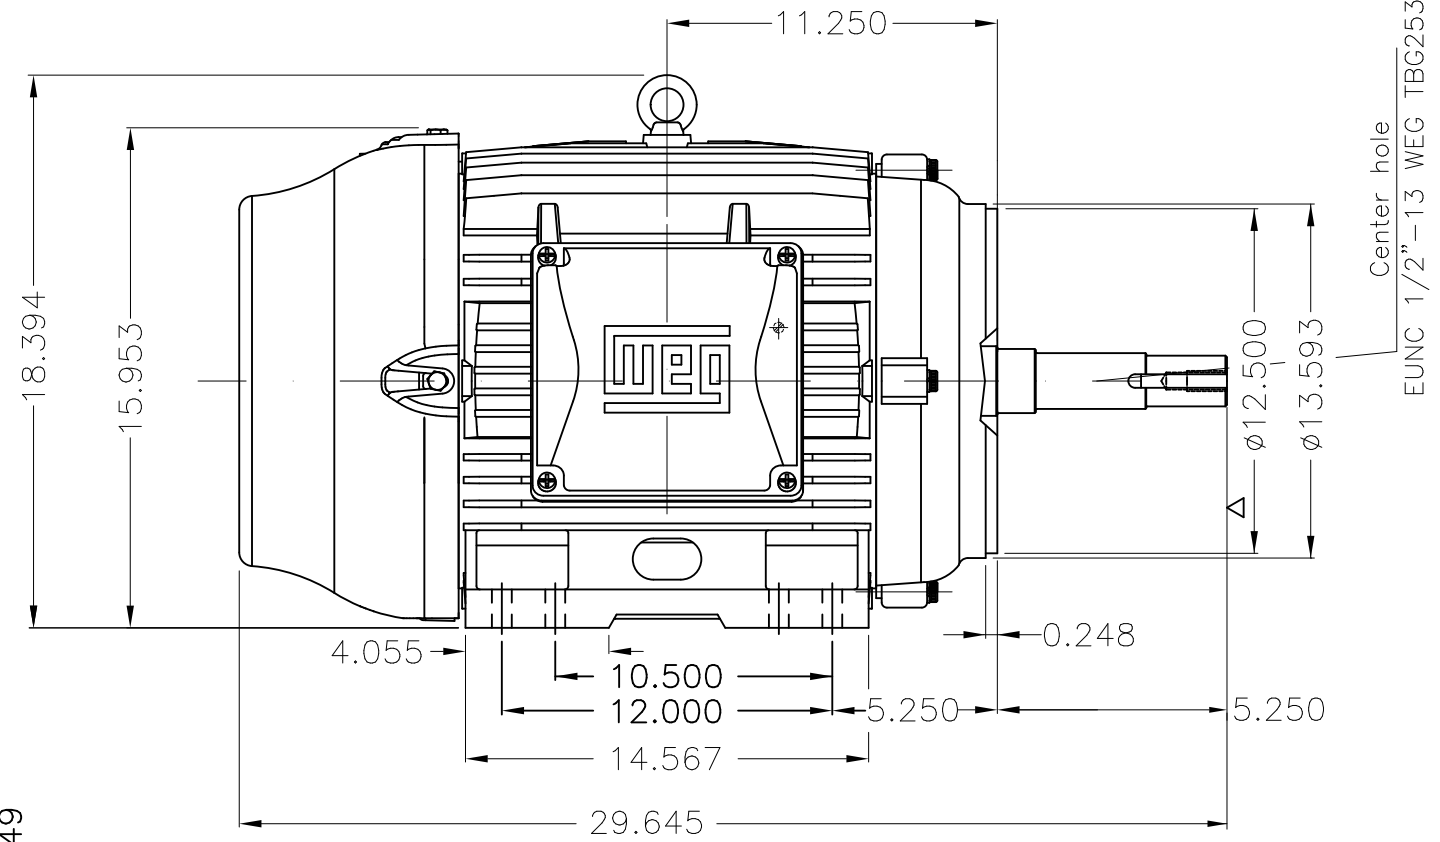

Dimensões em polegada  
Dimensions in inches

THIS IS AN UPDATED REVISION, THE  
PREVIOUS ONE MUST BE DISREGARDED.

Color RAL 5009  
Painting plan 203A  
Mounting B34R(D)

| ECM      | LOC        | SUMMARY OF MODIFICATIONS   | EXECUTED            | CHECKED | RELEASED | DATE | VER |
|----------|------------|--|---------------------|---------|----------|------|-----|
| EXECUTED | USERADMIN  |  THREE PHASE MOTOR W22 NEMA PREMIUM EFF.<br>FRAME 324/6JM IP55 TEFC<br>WEG code: 12603093 |                     |         |          |      |     |
| CHECKED  |            |  |                     |         |          |      |     |
| RELEASED |            |  |                     |         |          |      |     |
| REL DT   | 24.07.2017 | WMO Jaragua do Sul   | Product Engineering | SHEET   | 1 / 1    |      |     |

40 HP 04 Poles 60Hz

A