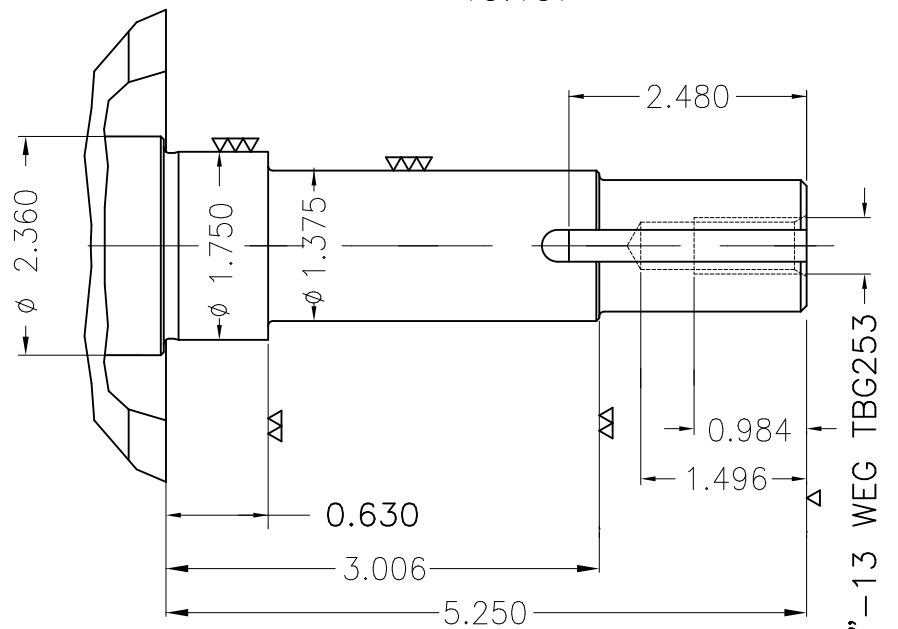

Dimensões em polegada  
Dimensions in inches

THIS IS AN UPDATED REVISION, THE  
PREVIOUS ONE MUST BE DISREGARDED.

Color RAL 5009  
Painting plan 203A  
Mounting B34R(D)

| ECM      | LOC        | SUMMARY OF MODIFICATIONS   | EXECUTED            | CHECKED | RELEASED | DATE | VER |
|----------|------------|--|---------------------|---------|----------|------|-----|
| EXECUTED | USERADMIN  |  THREE PHASE MOTOR W22 NEMA PREMIUM EFF.<br>FRAME 324/6JM IP55 TEFC<br>WEG code: 12603093 |                     |         |          |      |     |
| CHECKED  |            |  |                     |         |          |      |     |
| RELEASED |            |  |                     |         |          |      |     |
| REL DT   | 24.07.2017 | WMO Jaragua do Sul   | Product Engineering | SHEET   | 1 / 1    |      |     |

40 HP 04 Poles 60Hz

A