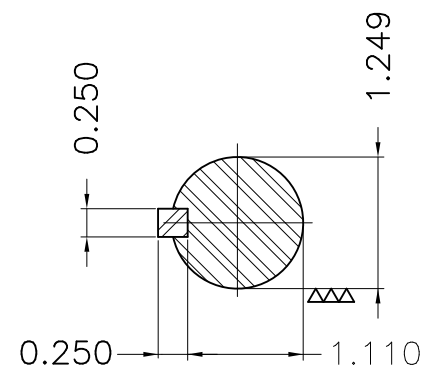

Dimensões em polegada  
Dimensions in inches

THIS IS AN UPDATED REVISION, THE  
PREVIOUS ONE MUST BE DISREGARDED.

Color RAL 5009  
Painting plan 203A  
Mounting B34R(D)

| ECM      | LOC        | SUMMARY OF MODIFICATIONS   | EXECUTED            | CHECKED | RELEASED | DATE | VER |
|----------|------------|--|---------------------|---------|----------|------|-----|
| EXECUTED | USERADMIN  |  THREE PHASE MOTOR W22 NEMA PREMIUM EFF.<br>FRAME 324/6JM IP55 TEFC<br>WEG code: 12603093 |                     |         |          |      |     |
| CHECKED  |            |  |                     |         |          |      |     |
| RELEASED |            |  |                     |         |          |      |     |
| REL DT   | 24.07.2017 | WMO Jaragua do Sul   | Product Engineering | SHEET   | 1 / 1    |      |     |