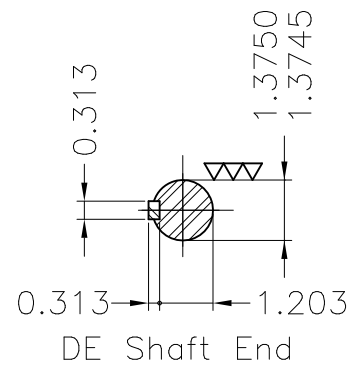

Dimensões em polegada  
Dimensions in inches

THIS IS AN UPDATED REVISION, THE  
PREVIOUS ONE MUST BE DISREGARDED.

Thermostats 130°C - alarm  
Color RAL 5009  
Painting plan 202P  
Mounting B3R(D)

ECM	LOC	SUMMARY OF MODIFICATIONS	EXECUTED	CHECKED	RELEASED	DATE	VER
EXECUTED	USERADMIN	THREE PHASE EXPL. PROOF MOTOR NEMA P.EFF					
CHECKED		FRAME 215T IP55 TEFC					
RELEASED		WEG code: 11360277					
REL DT	24.07.2017	WMO Jaragua do Sul	Product Engineering	SHEET	1 / 1		

10 HP 04 Poles 60Hz

A