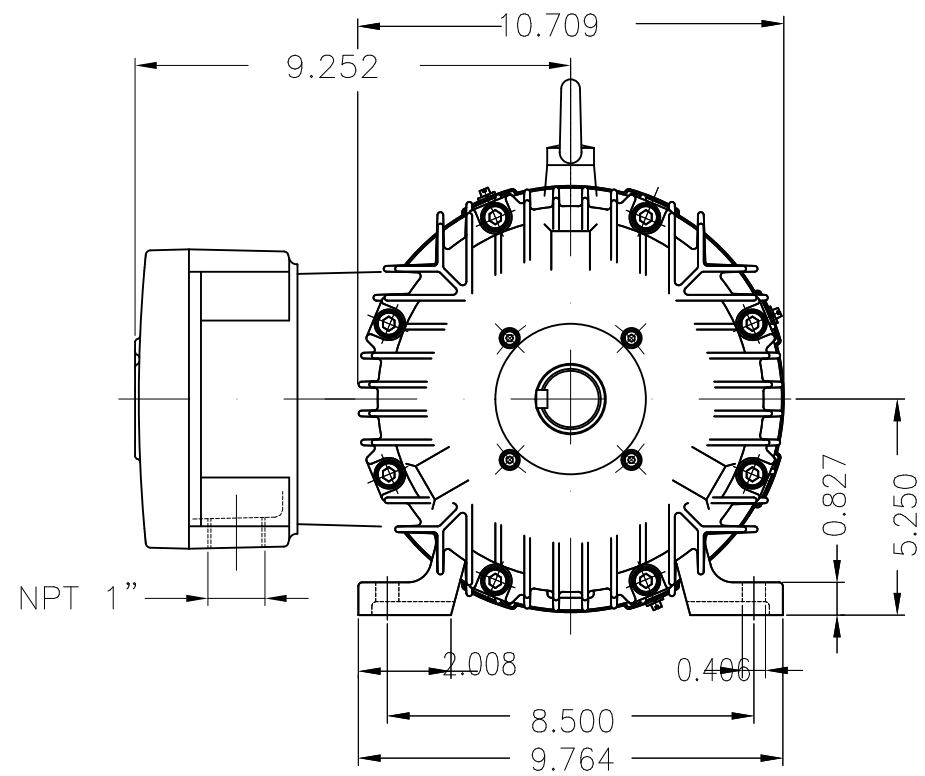

Dimensões em polegada  
Dimensions in inches

THIS IS AN UPDATED REVISION, THE  
PREVIOUS ONE MUST BE DISREGARDED.

Thermostats 130°C - alarm  
Color RAL 5009  
Painting plan 202P  
Mounting B3R(D)

ECM	LOC	SUMMARY OF MODIFICATIONS	EXECUTED	CHECKED	RELEASED	DATE	VER
EXECUTED	USERADMIN	THREE PHASE EXPL. PROOF MOTOR NEMA P.EFF					
CHECKED		FRAME 215T IP55 TEFC					
RELEASED		WEG code: 11360277					
REL DT	24.07.2017	WMO Jaragua do Sul	Product Engineering	SHEET	1 / 1		

10 HP 04 Poles 60Hz

A