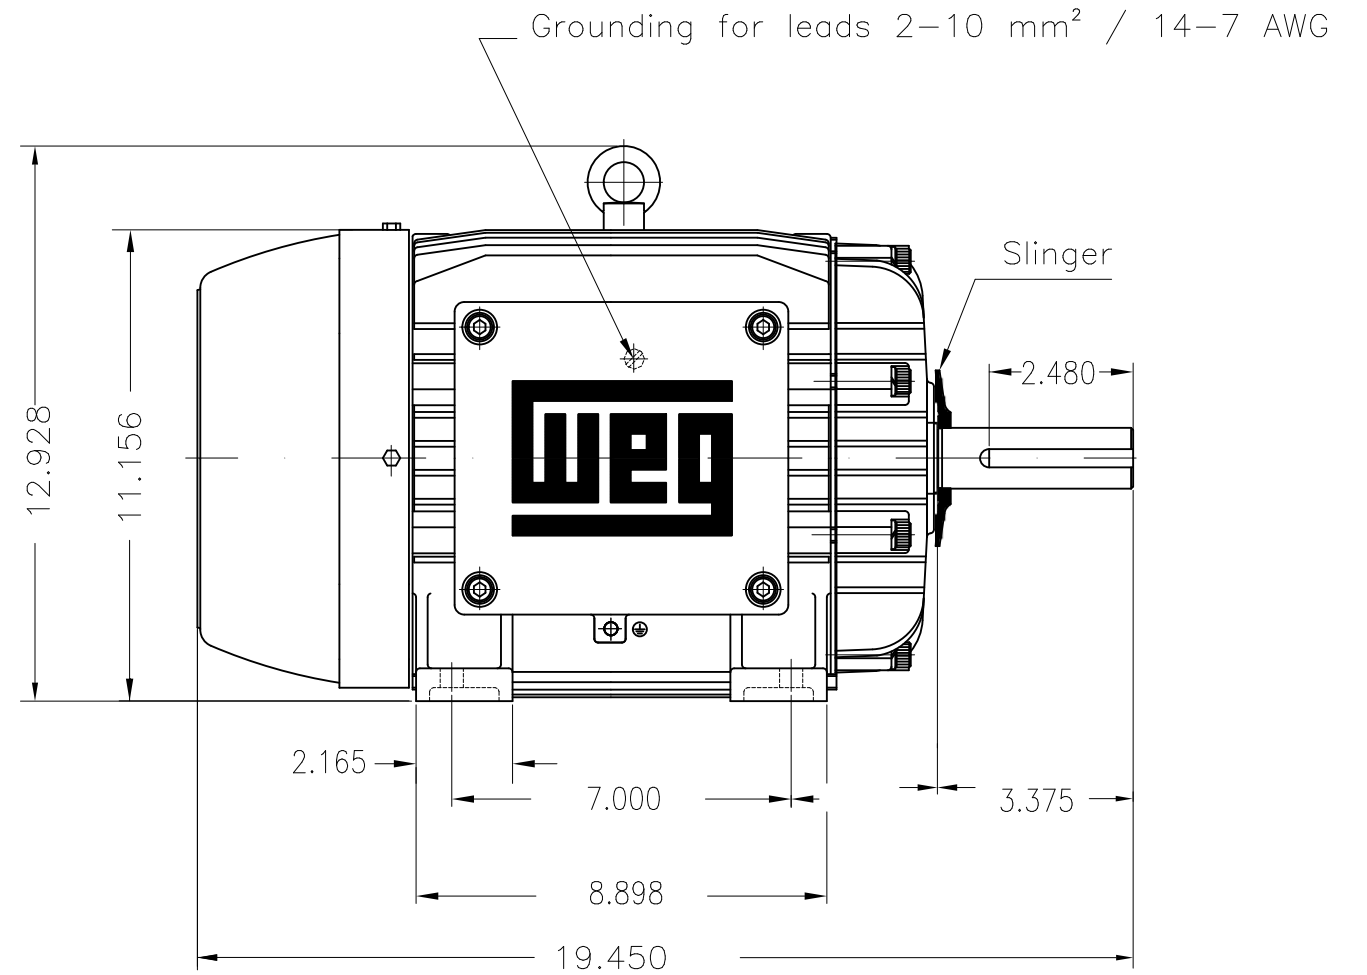

Dimensões em polegada  
Dimensions in inches

THIS IS AN UPDATED REVISION, THE  
PREVIOUS ONE MUST BE DISREGARDED.

Thermostats 130°C - alarm  
Color RAL 5009  
Painting plan 202P  
Mounting B3R(D)

ECM	LOC	SUMMARY OF MODIFICATIONS	EXECUTED	CHECKED	RELEASED	DATE	VER
EXECUTED	USERADMIN	THREE PHASE EXPL. PROOF MOTOR NEMA P.EFF					
CHECKED		FRAME 215T IP55 TEFC					
RELEASED		WEG code: 11360277					
REL DT	24.07.2017	WMO Jaragua do Sul	Product Engineering	SHEET	1 / 1		

10 HP 04 Poles 60Hz

A