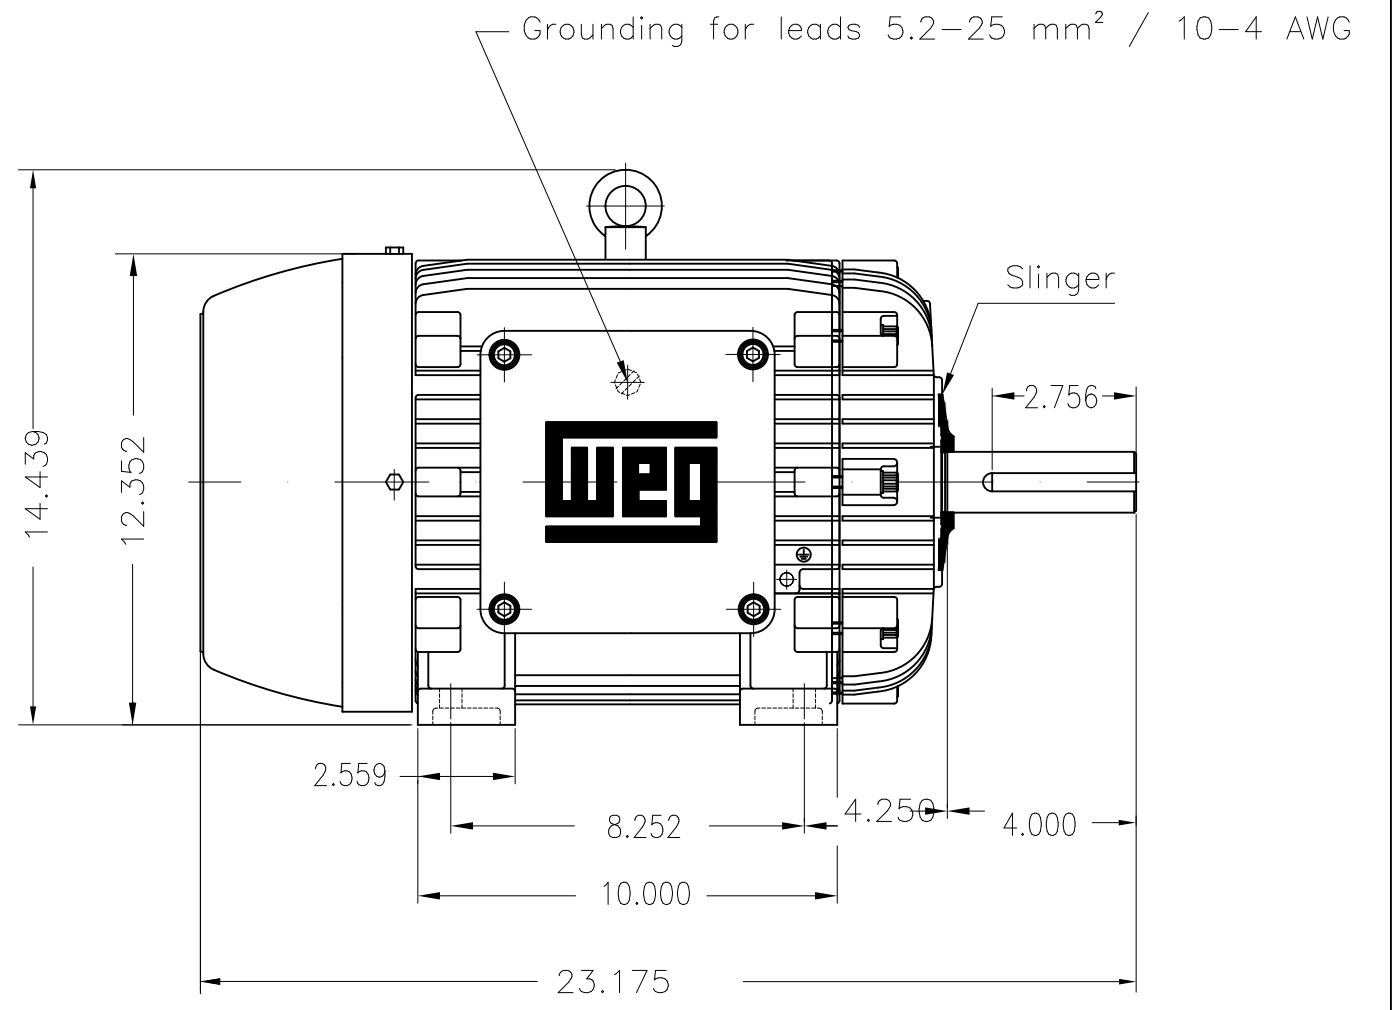

Dimensões em polegada
Dimensions in inches

THIS IS AN UPDATED REVISION, THE
PREVIOUS ONE MUST BE DISREGARDED.

Thermostats 130°C - alarm
Color RAL 5009
Painting plan 202P
Mounting B3R(D)

ECM	LOC	SUMMARY OF MODIFICATIONS	EXECUTED	CHECKED	RELEASED	DATE	VER
EXECUTED	USERADMIN	THREE PHASE EXPL. PROOF MOTOR NEMA P.EFF					
CHECKED		FRAME 254T IP55 TEFC					
RELEASED		WEG code: 11342120					
REL DT	24.07.2017	WMO Jaragua do Sul	Product Engineering	SHEET	1 / 1		

7.5 HP 06 Poles 60Hz

A