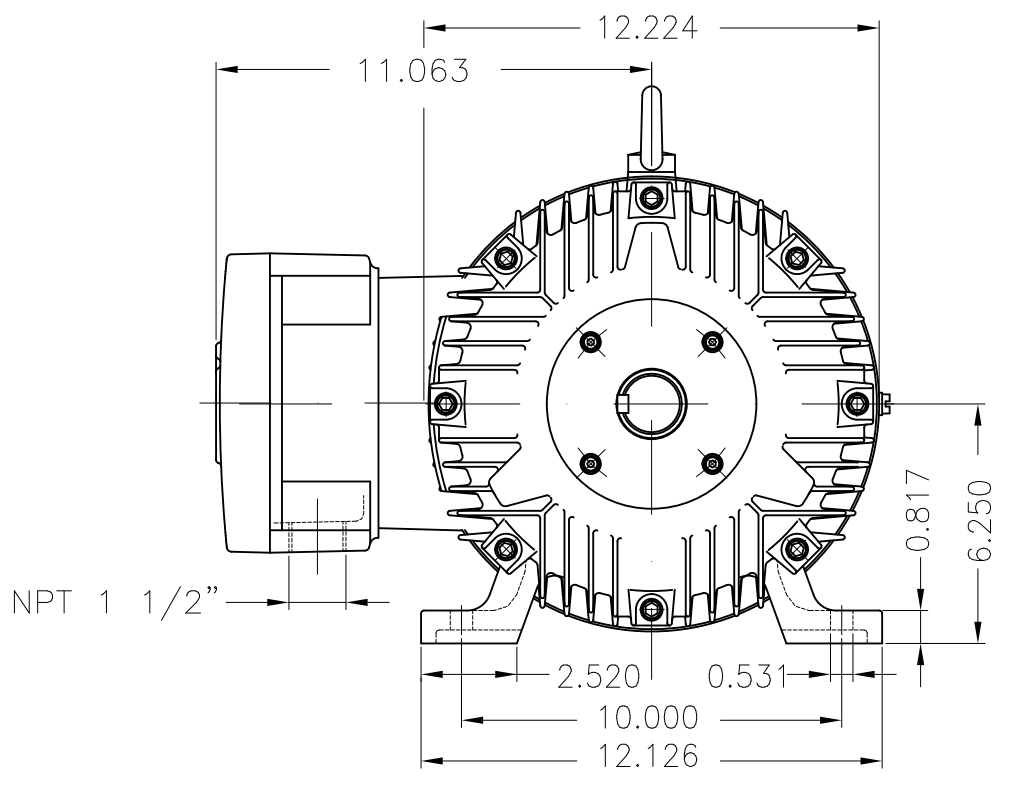

Dimensões em polegada
Dimensions in inches

THIS IS AN UPDATED REVISION, THE
PREVIOUS ONE MUST BE DISREGARDED.

Thermostats 130°C - alarm
Color RAL 5009
Painting plan 202P
Mounting B3R(D)

ECM	LOC	SUMMARY OF MODIFICATIONS	EXECUTED	CHECKED	RELEASED	DATE	VER
EXECUTED	USERADMIN	THREE PHASE EXPL. PROOF MOTOR NEMA P.EFF					
CHECKED		FRAME 254T IP55 TEFC					
RELEASED		WEG code: 11342120					
REL DT	24.07.2017	WMO Jaragua do Sul	Product Engineering	SHEET	1 / 1		

7.5 HP 06 Poles 60Hz

A