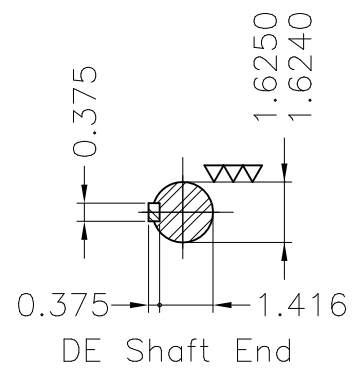

Dimensões em polegada
Dimensions in inches

THIS IS AN UPDATED REVISION, THE
PREVIOUS ONE MUST BE DISREGARDED.

Thermostats 130°C - alarm
Color RAL 5009
Painting plan 202P
Mounting B3R(D)

ECM	LOC	SUMMARY OF MODIFICATIONS	EXECUTED	CHECKED	RELEASED	DATE	VER
EXECUTED	USERADMIN	THREE PHASE EXPL. PROOF MOTOR NEMA P.EFF					
CHECKED		FRAME 254T IP55 TEFC					
RELEASED		WEG code: 11342120					
REL DT	24.07.2017	WMO Jaragua do Sul	Product Engineering	SHEET	1 / 1		

7.5 HP 06 Poles 60Hz

A