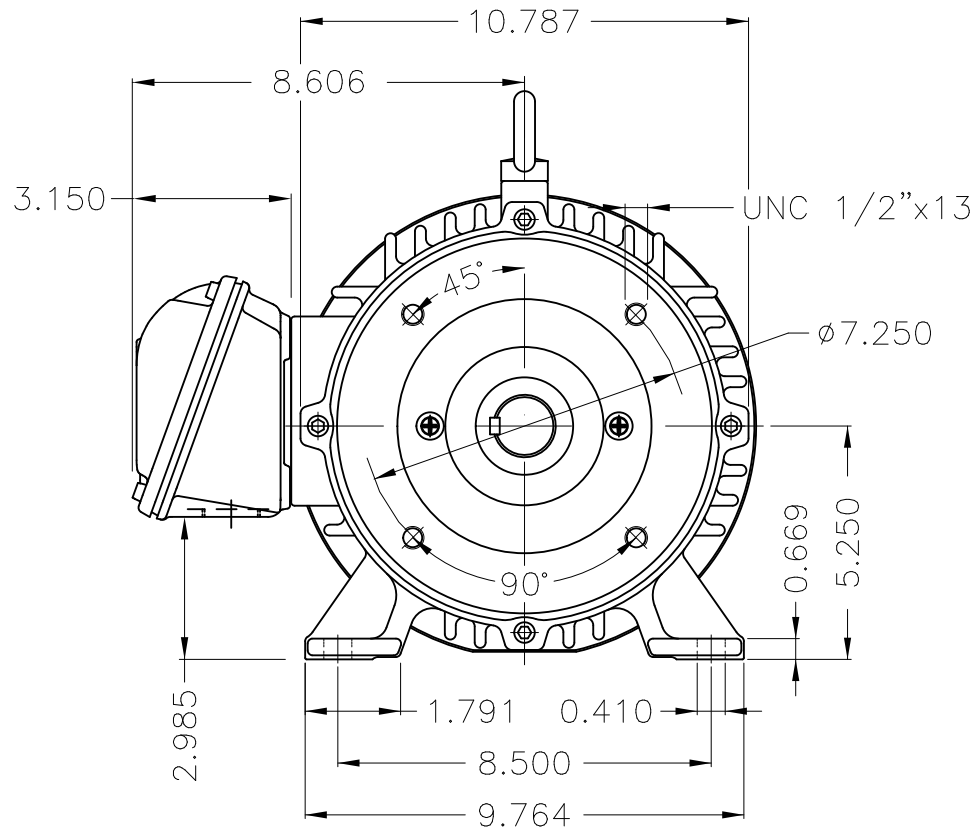

Dimensões em polegada  
Dimensions in inches

THIS IS AN UPDATED REVISION, THE  
PREVIOUS ONE MUST BE DISREGARDED.

Main terminal box

DE Shaft End

Bearing cap  
Color RAL 5009  
Painting plan 207A  
Mounting B34R(D)

ECM	LOC	SUMMARY OF MODIFICATIONS	EXECUTED	CHECKED	RELEASED	DATE	VER
EXECUTED	USERADMIN	 THREE PHASE W22 MOTOR - NEMA PREMIUM EFF FRAME 213/5TC IP55 TEFC WEG code: 12445720					
CHECKED							
RELEASED							
REL DT	24.07.2017	WMO Jaragua do Sul	Product Engineering	SHEET	1 / 1		

3 HP 06 Poles 60Hz

A