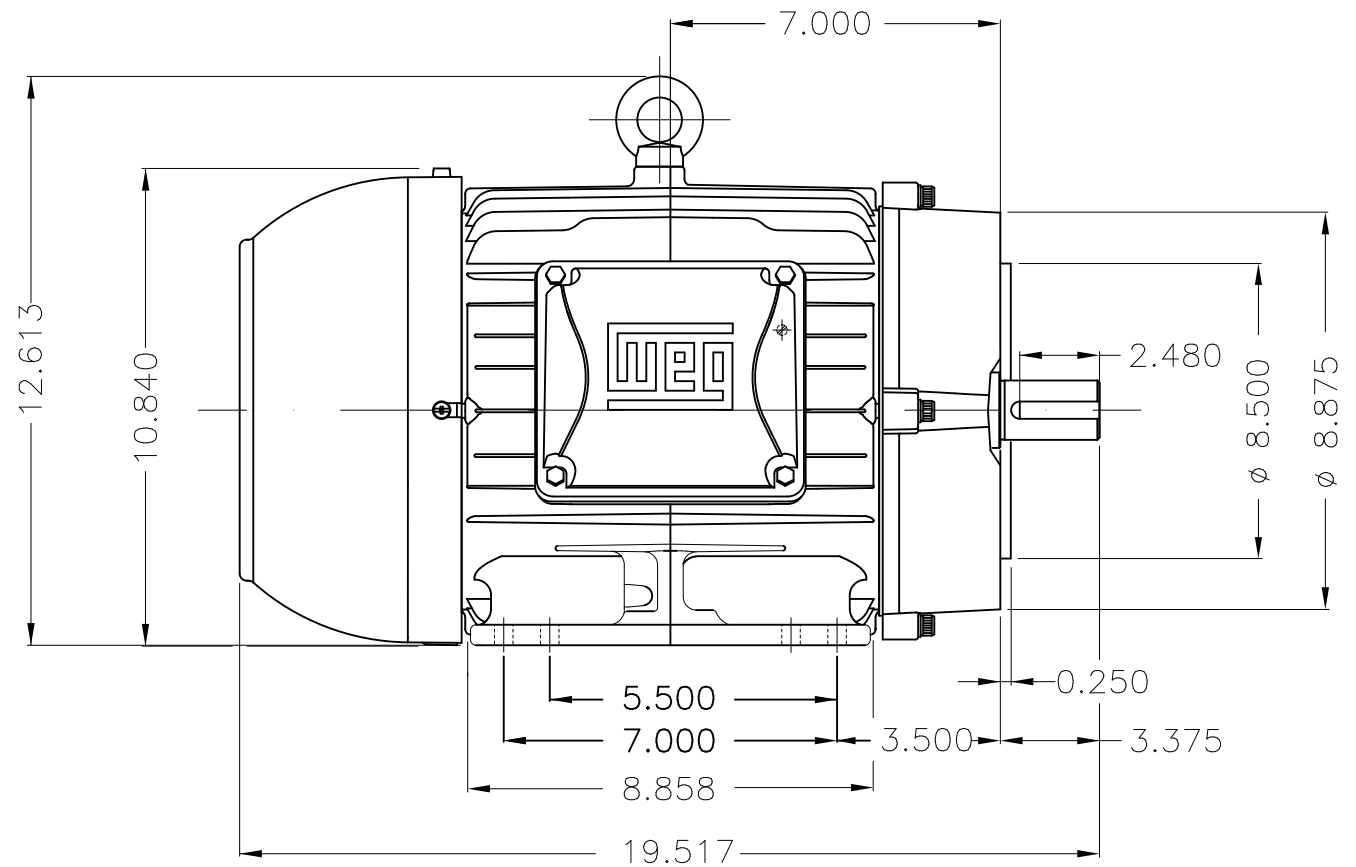

Dimensões em polegada  
Dimensions in inches

THIS IS AN UPDATED REVISION, THE  
PREVIOUS ONE MUST BE DISREGARDED.

Main terminal box

DE Shaft End

Bearing cap  
Color RAL 5009  
Painting plan 207A  
Mounting B34R(D)

ECM	LOC	SUMMARY OF MODIFICATIONS	EXECUTED	CHECKED	RELEASED	DATE	VER
EXECUTED	USERADMIN	 THREE PHASE W22 MOTOR - NEMA PREMIUM EFF FRAME 213/5TC IP55 TEFC WEG code: 12445720					
CHECKED							
RELEASED							
REL DT	24.07.2017	WMO Jaragua do Sul	Product Engineering	SHEET	1 / 1		

3 HP 06 Poles 60Hz

A