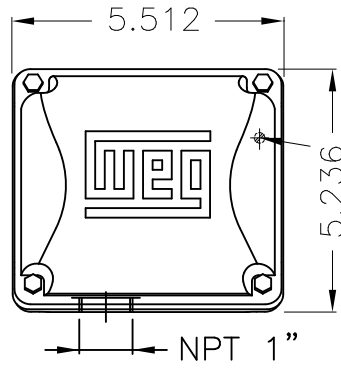

Dimensões em polegada  
Dimensions in inches

THIS IS AN UPDATED REVISION, THE  
PREVIOUS ONE MUST BE DISREGARDED.

Main terminal box

DE Shaft End

Bearing cap  
Color RAL 5009  
Painting plan 207A  
Mounting B34R(D)

ECM	LOC	SUMMARY OF MODIFICATIONS	EXECUTED	CHECKED	RELEASED	DATE	VER
EXECUTED	USERADMIN	 THREE PHASE W22 MOTOR - NEMA PREMIUM EFF FRAME 213/5TC IP55 TEFC WEG code: 12445720					
CHECKED							
RELEASED							
REL DT	24.07.2017	WMO Jaragua do Sul	Product Engineering	SHEET	1 / 1		