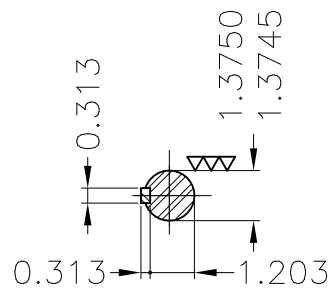

Dimensões em polegada  
Dimensions in inches

THIS IS AN UPDATED REVISION, THE  
PREVIOUS ONE MUST BE DISREGARDED.

Main terminal box

DE Shaft End

Bearing cap  
Color RAL 5009  
Painting plan 207A  
Mounting B34R(D)

ECM	LOC	SUMMARY OF MODIFICATIONS	EXECUTED	CHECKED	RELEASED	DATE	VER
EXECUTED	USERADMIN	 THREE PHASE W22 MOTOR - NEMA PREMIUM EFF FRAME 213/5TC IP55 TEFC WEG code: 12445720					
CHECKED							
RELEASED							
REL DT	24.07.2017	WMO Jaragua do Sul	Product Engineering	SHEET	1 / 1		