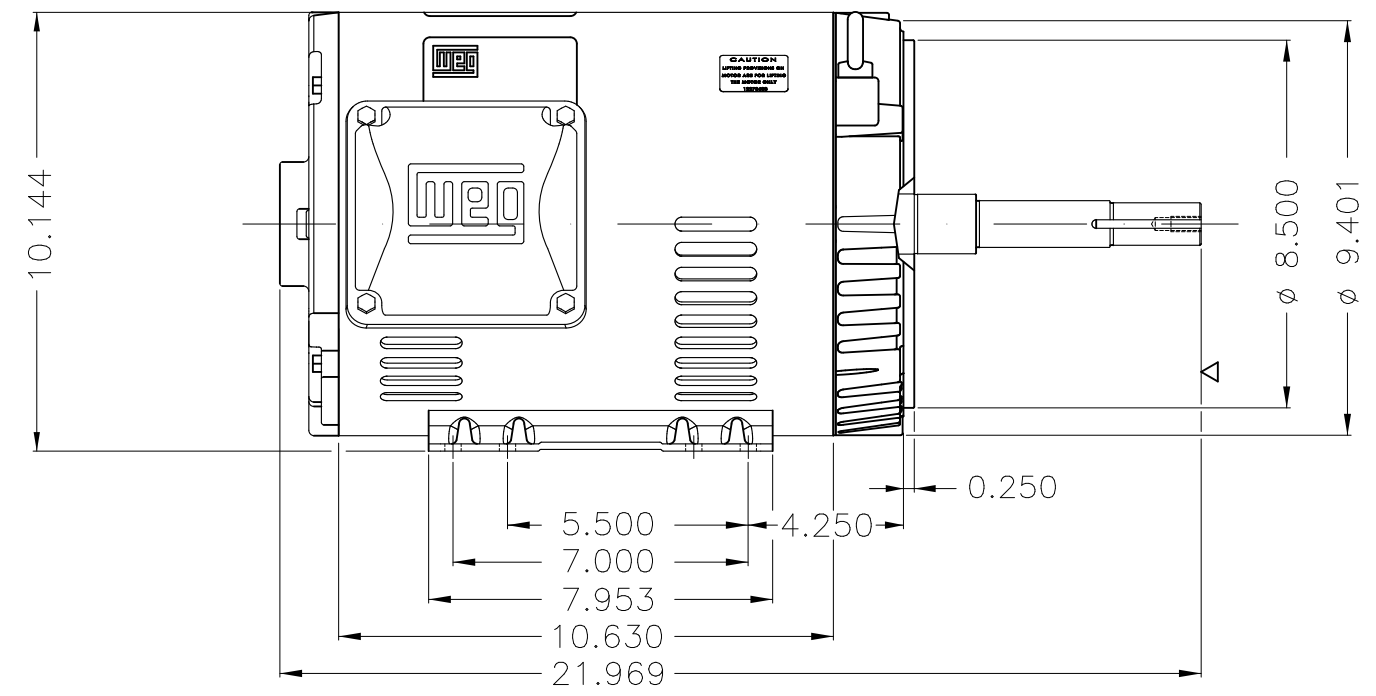

Dimensões em polegada  
Dimensions in inches

THIS IS AN UPDATED REVISION, THE  
PREVIOUS ONE MUST BE DISREGARDED.

EUNC 1/2"-13 WEG TBG253

Color Munsell N 1 matte black  
Painting plan 207N  
Mounting F-1/B34R(D)

ECM	LOC	SUMMARY OF MODIFICATIONS			EXECUTED	CHECKED	RELEASED	DATE	VER
EXECUTED	USERADMIN		THREE PHASE ODP ROLLED STEEL NEMA PREM.						
CHECKED			FRAME 213/5JP ODP						
RELEASED			WEG code: 12682735						
REL DT	24.07.2017	WMO	Jaragua do Sul	Product Engineering	SHEET	1 / 1			

5 HP 06 Poles 60Hz