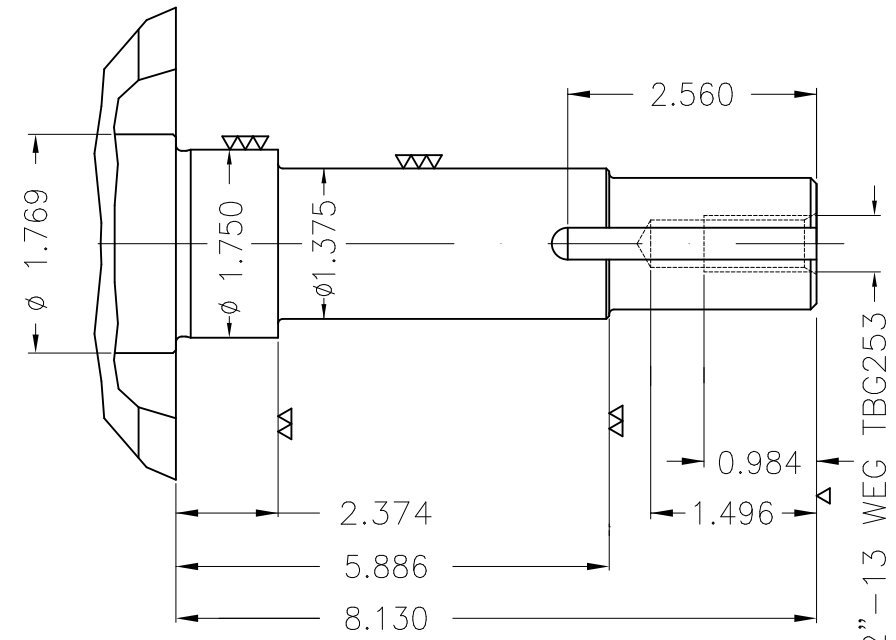

Dimensões em polegada  
Dimensions in inches

THIS IS AN UPDATED REVISION, THE  
PREVIOUS ONE MUST BE DISREGARDED.

EUNC 1/2"-13 WEG TBG253

Color Munsell N 1 matte black  
Painting plan 207N  
Mounting F-1/B34R(D)

ECM	LOC	SUMMARY OF MODIFICATIONS			EXECUTED	CHECKED	RELEASED	DATE	VER
EXECUTED	USERADMIN		THREE PHASE ODP ROLLED STEEL NEMA PREM.						
CHECKED			FRAME 213/5JP ODP						
RELEASED			WEG code: 12682735						
REL DT	24.07.2017	WMO	Jaragua do Sul	Product Engineering	SHEET	1 / 1			

5 HP 06 Poles 60Hz