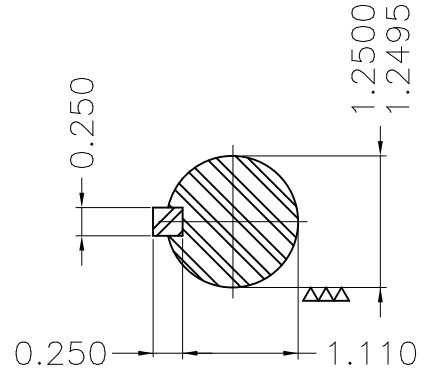

Dimensões em polegada  
Dimensions in inches

THIS IS AN UPDATED REVISION, THE  
PREVIOUS ONE MUST BE DISREGARDED.

EUNC 1/2"-13 WEG TBG253

Color Munsell N 1 matte black  
Painting plan 207N  
Mounting F-1/B34R(D)

ECM	LOC	SUMMARY OF MODIFICATIONS			EXECUTED	CHECKED	RELEASED	DATE	VER
EXECUTED	USERADMIN		THREE PHASE ODP ROLLED STEEL NEMA PREM.						
CHECKED			FRAME 213/5JP ODP						
RELEASED			WEG code: 12682735						
REL DT	24.07.2017	WMO	Jaragua do Sul	Product Engineering	SHEET	1 / 1			