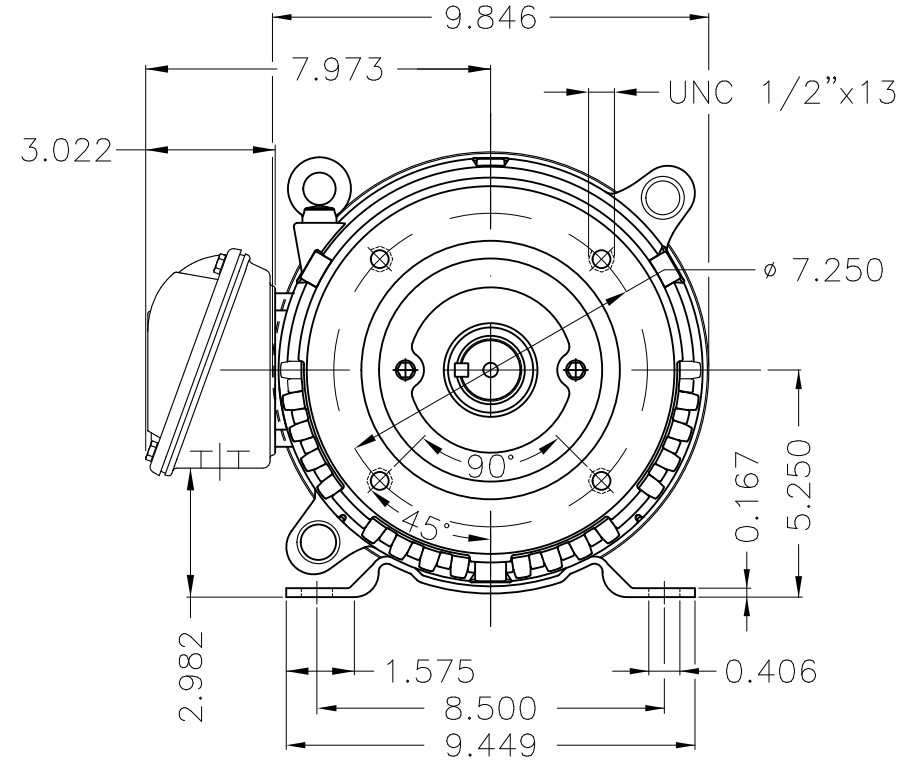

Dimensões em polegada  
Dimensions in inches

THIS IS AN UPDATED REVISION, THE  
PREVIOUS ONE MUST BE DISREGARDED.

EUNC 1/2"-13 WEG TBG253

Color Munsell N 1 matte black  
Painting plan 207N  
Mounting F-1/B34R(D)

ECM	LOC	SUMMARY OF MODIFICATIONS			EXECUTED	CHECKED	RELEASED	DATE	VER
EXECUTED	USERADMIN		THREE PHASE ODP ROLLED STEEL NEMA PREM.						
CHECKED			FRAME 213/5JP ODP						
RELEASED			WEG code: 12682735						
REL DT	24.07.2017	WMO	Jaragua do Sul	Product Engineering	SHEET	1 / 1			

5 HP 06 Poles 60Hz