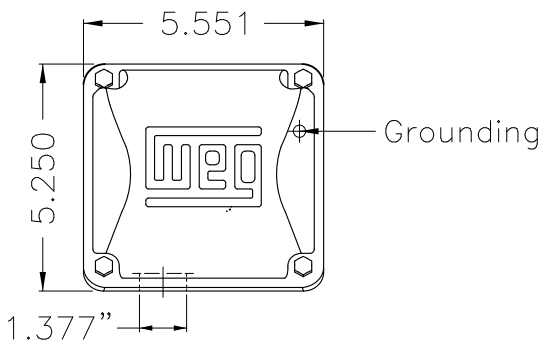

Dimensões em polegada  
Dimensions in inches

THIS IS AN UPDATED REVISION, THE  
PREVIOUS ONE MUST BE DISREGARDED.

EUNC 1/2"-13 WEG TBG253

Color Munsell N 1 matte black  
Painting plan 207N  
Mounting F-1/B34R(D)

ECM	LOC	SUMMARY OF MODIFICATIONS			EXECUTED	CHECKED	RELEASED	DATE	VER
EXECUTED	USERADMIN		THREE PHASE ODP ROLLED STEEL NEMA PREM.						
CHECKED			FRAME 213/5JP ODP						
RELEASED			WEG code: 12682735						
REL DT	24.07.2017	WMO	Jaragua do Sul	Product Engineering	SHEET	1 / 1			