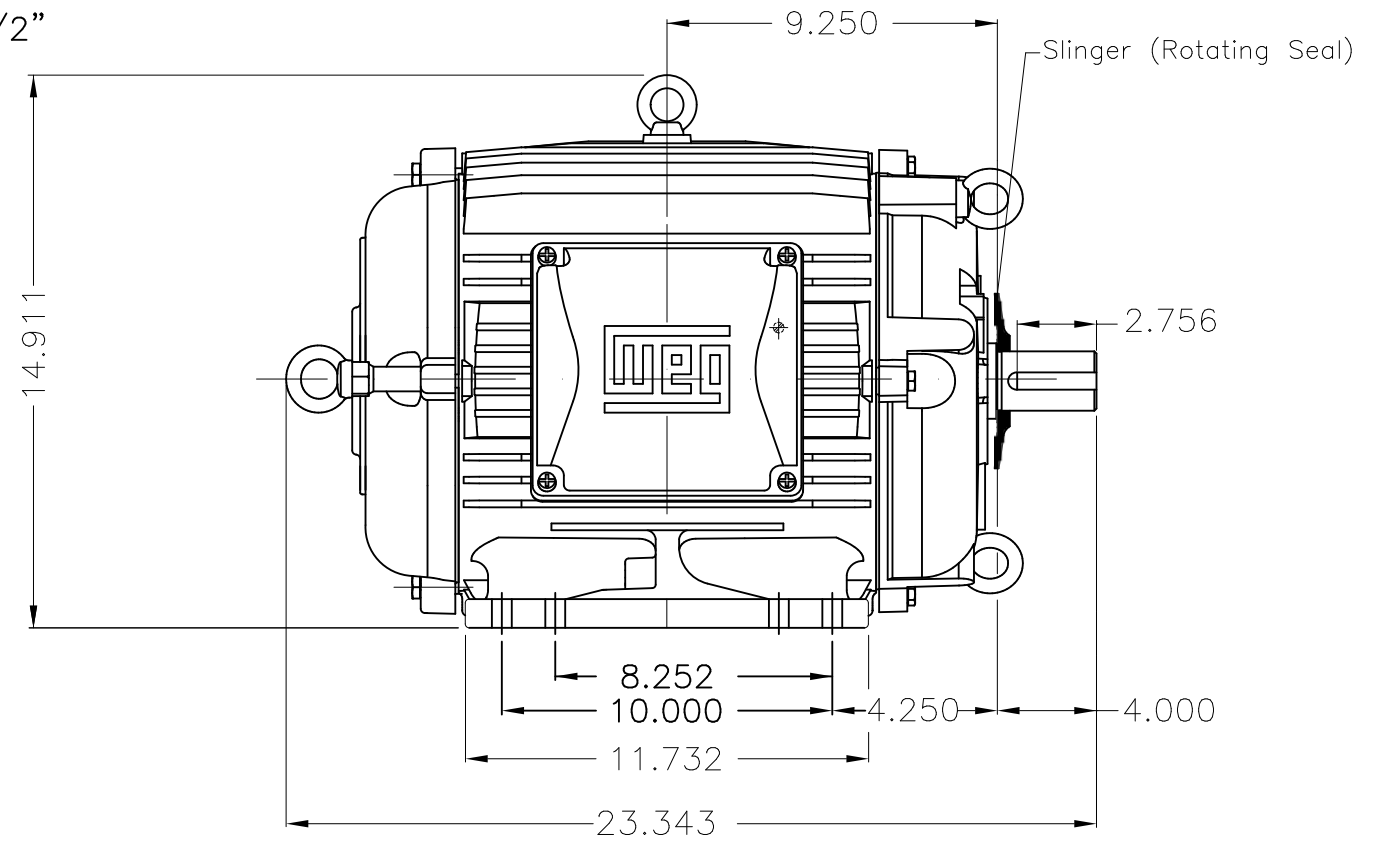

Dimensões em polegada
Dimensions in inches

THIS IS AN UPDATED REVISION, THE
PREVIOUS ONE MUST BE DISREGARDED.

Grounding for leads 5.2–25 mm² / 10–4 AWG

Slinger (Rotating Seal)

Without fan
Without fan cover
Color RAL 5009
Painting plan 202E
Mounting B3R(D)

ECM	LOC	SUMMARY OF MODIFICATIONS			EXECUTED	CHECKED	RELEASED	DATE	VER
EXECUTED	USERADMIN	 THREE PH W22 MOTOR COOLING TOWER NEMA EF FRAME 254/6T IP55 TEAO WEG code: 12126165							
CHECKED									
RELEASED									
REL DT	24.07.2017	WMO	Jaragua do Sul	Product Engineering	SHEET	1 / 1			

20 HP 04 Poles 60Hz

A