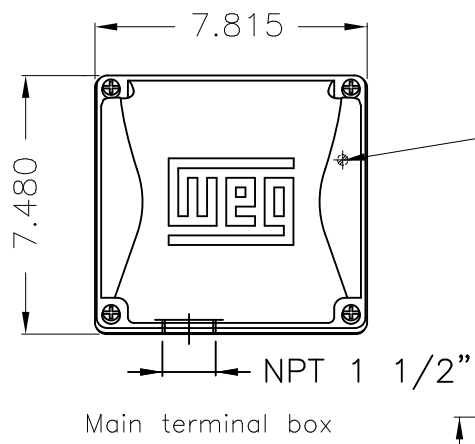

Dimensões em polegada
Dimensions in inches

THIS IS AN UPDATED REVISION, THE
PREVIOUS ONE MUST BE DISREGARDED.

Grounding for leads 5.2–25 mm² / 10–4 AWG

Slinger (Rotating Seal)

Without fan
Without fan cover
Color RAL 5009
Painting plan 202E
Mounting B3R(D)

ECM	LOC	SUMMARY OF MODIFICATIONS			EXECUTED	CHECKED	RELEASED	DATE	VER
EXECUTED	USERADMIN	 THREE PH W22 MOTOR COOLING TOWER NEMA EF FRAME 254/6T IP55 TEAO WEG code: 12126165							
CHECKED									
RELEASED									
REL DT	24.07.2017	WMO	Jaragua do Sul	Product Engineering	SHEET	1 / 1			