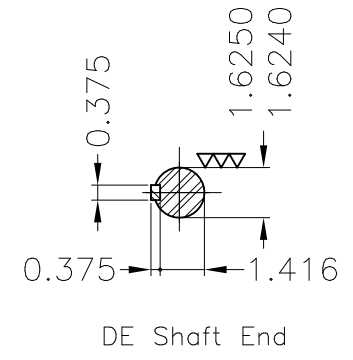

Dimensões em polegada
Dimensions in inches

THIS IS AN UPDATED REVISION, THE
PREVIOUS ONE MUST BE DISREGARDED.

Grounding for leads 5.2–25 mm² / 10–4 AWG

Slinger (Rotating Seal)

Without fan
Without fan cover
Color RAL 5009
Painting plan 202E
Mounting B3R(D)

ECM	LOC	SUMMARY OF MODIFICATIONS			EXECUTED	CHECKED	RELEASED	DATE	VER
EXECUTED	USERADMIN	 THREE PH W22 MOTOR COOLING TOWER NEMA EF FRAME 254/6T IP55 TEAO WEG code: 12126165							
CHECKED									
RELEASED									
REL DT	24.07.2017	WMO	Jaragua do Sul	Product Engineering	SHEET	1 / 1			

20 HP 04 Poles 60Hz

A