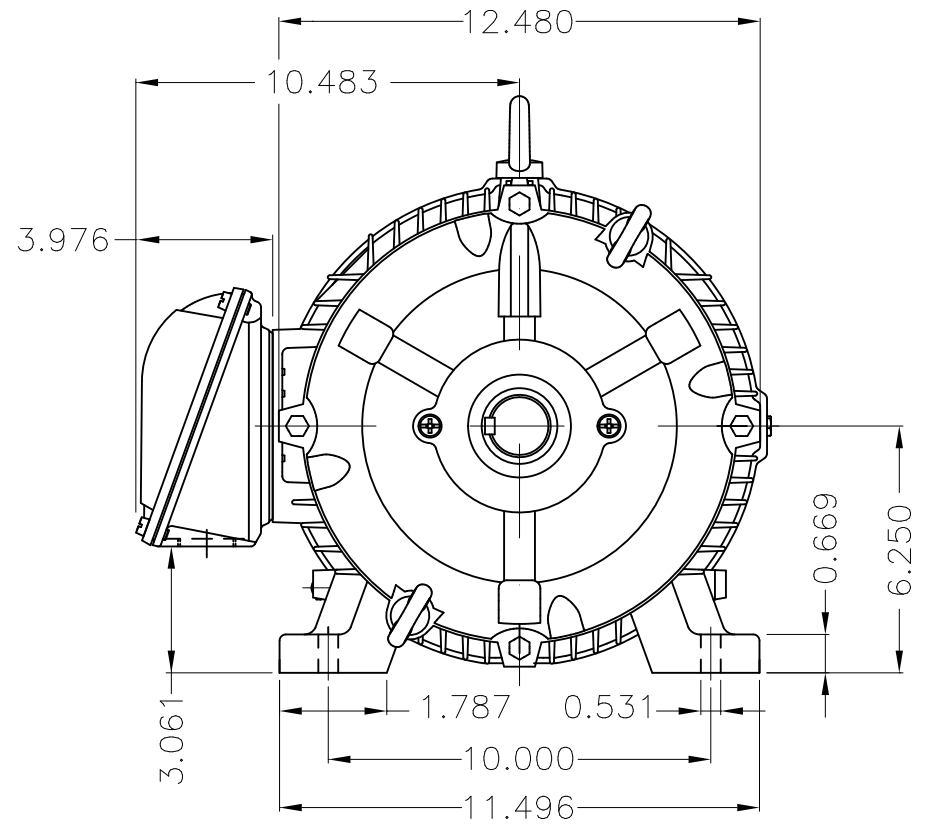

Dimensões em polegada
Dimensions in inches

THIS IS AN UPDATED REVISION, THE
PREVIOUS ONE MUST BE DISREGARDED.

Grounding for leads 5.2–25 mm² / 10–4 AWG

Slinger (Rotating Seal)

Without fan
Without fan cover
Color RAL 5009
Painting plan 202E
Mounting B3R(D)

ECM	LOC	SUMMARY OF MODIFICATIONS			EXECUTED	CHECKED	RELEASED	DATE	VER
EXECUTED	USERADMIN	 THREE PH W22 MOTOR COOLING TOWER NEMA EF FRAME 254/6T IP55 TEAO WEG code: 12126165							
CHECKED									
RELEASED									
REL DT	24.07.2017	WMO	Jaragua do Sul	Product Engineering	SHEET	1 / 1			

20 HP 04 Poles 60Hz

A