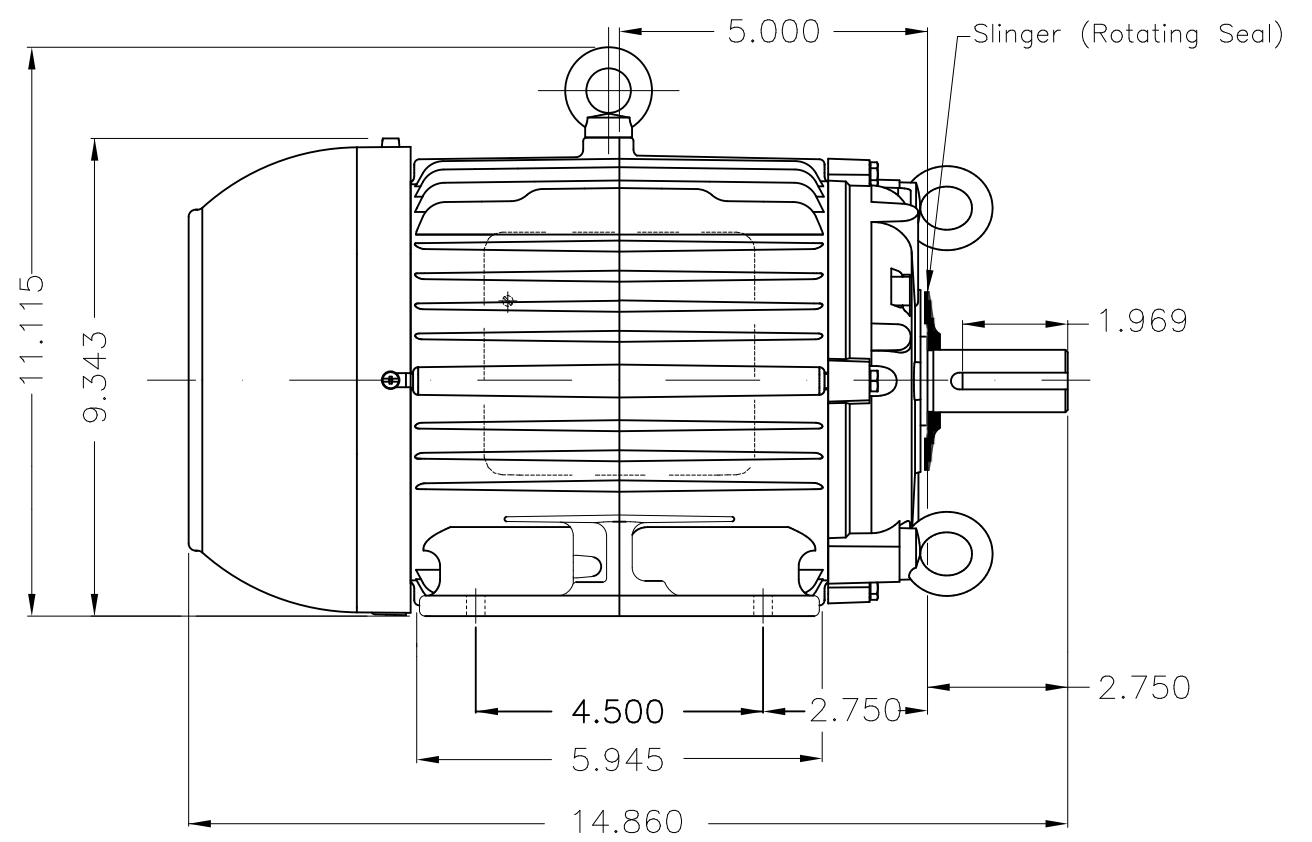

Dimensões em polegada  
Dimensions in inches

THIS IS AN UPDATED REVISION, THE  
PREVIOUS ONE MUST BE DISREGARDED.

Color RAL 5009  
Painting plan 202E  
Mounting B3L(E)

ECM	LOC	SUMMARY OF MODIFICATIONS			EXECUTED	CHECKED	RELEASED	DATE	VER
EXECUTED	USERADMIN	 THREE PH W22 MOTOR COOLING TOWER NEMA EF FRAME 182T IP55 TEFC WEG code: 12024064							
CHECKED									
RELEASED									
REL DT	24.07.2017	WMO	Jaragua do Sul	Product Engineering	SHEET	1 / 1			

3 HP 04 Poles 60Hz