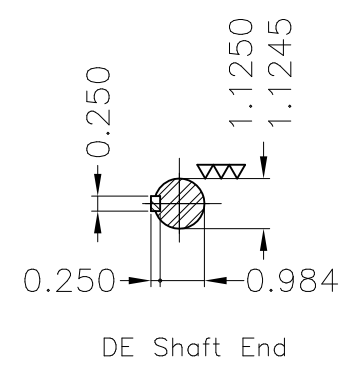

Dimensões em polegada  
Dimensions in inches

THIS IS AN UPDATED REVISION, THE  
PREVIOUS ONE MUST BE DISREGARDED.

Color RAL 5009  
Painting plan 202E  
Mounting B3L(E)

ECM	LOC	SUMMARY OF MODIFICATIONS			EXECUTED	CHECKED	RELEASED	DATE	VER
EXECUTED	USERADMIN	 THREE PH W22 MOTOR COOLING TOWER NEMA EF FRAME 182T IP55 TEFC WEG code: 12024064							
CHECKED									
RELEASED									
REL DT	24.07.2017	WMO	Jaragua do Sul	Product Engineering	SHEET	1 / 1			

3 HP 04 Poles 60Hz