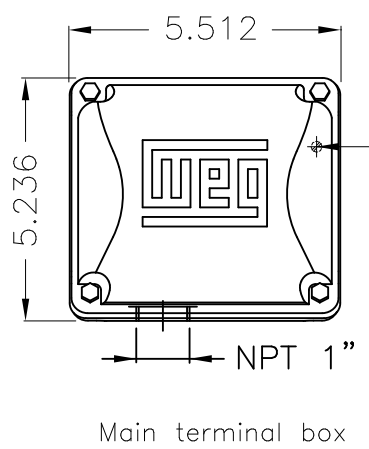

Dimensões em polegada  
Dimensions in inches

THIS IS AN UPDATED REVISION, THE  
PREVIOUS ONE MUST BE DISREGARDED.

Color RAL 5009  
Painting plan 202E  
Mounting B3L(E)

ECM	LOC	SUMMARY OF MODIFICATIONS			EXECUTED	CHECKED	RELEASED	DATE	VER
EXECUTED	USERADMIN	 THREE PH W22 MOTOR COOLING TOWER NEMA EF FRAME 182T IP55 TEFC WEG code: 12024064							
CHECKED									
RELEASED									
REL DT	24.07.2017	WMO	Jaragua do Sul	Product Engineering	SHEET	1 / 1			

3 HP 04 Poles 60Hz