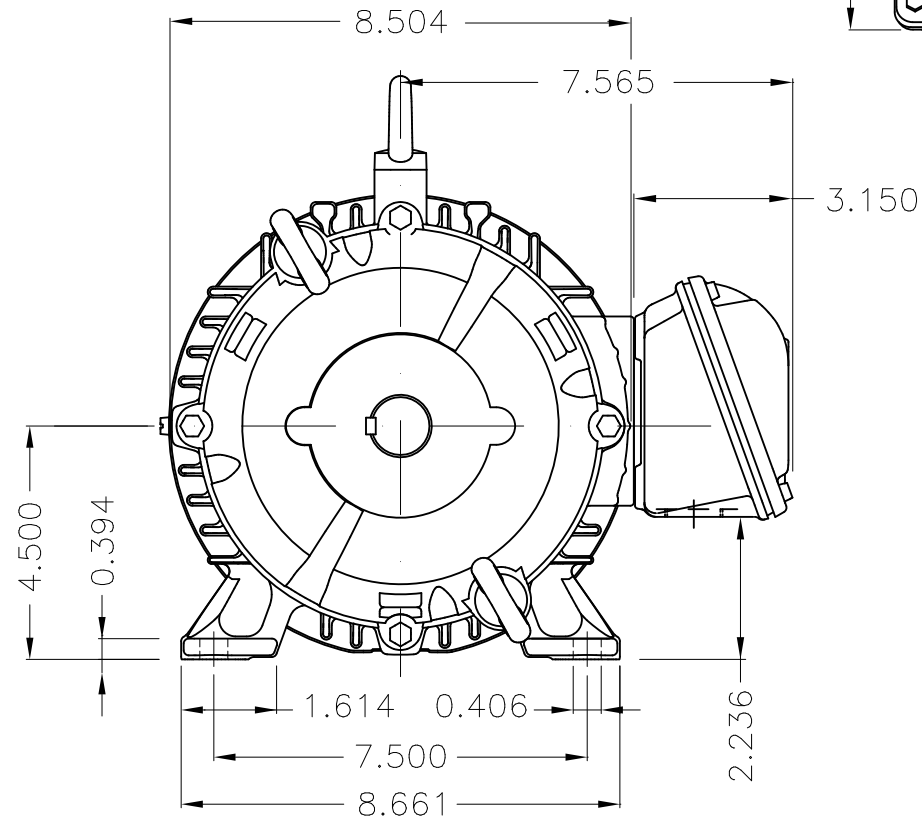

Dimensões em polegada  
Dimensions in inches

THIS IS AN UPDATED REVISION, THE  
PREVIOUS ONE MUST BE DISREGARDED.

Color RAL 5009  
Painting plan 202E  
Mounting B3L(E)

ECM	LOC	SUMMARY OF MODIFICATIONS			EXECUTED	CHECKED	RELEASED	DATE	VER
EXECUTED	USERADMIN	 THREE PH W22 MOTOR COOLING TOWER NEMA EF FRAME 182T IP55 TEFC WEG code: 12024064							
CHECKED									
RELEASED									
REL DT	24.07.2017	WMO	Jaragua do Sul	Product Engineering	SHEET	1 / 1			

3 HP 04 Poles 60Hz