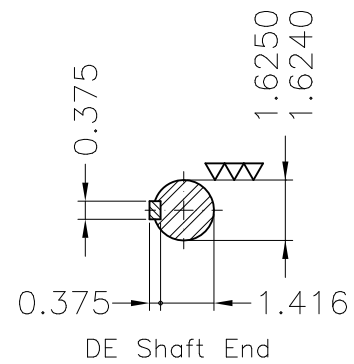

Dimensões em polegada  
Dimensions in inches

THIS IS AN UPDATED REVISION, THE  
PREVIOUS ONE MUST BE DISREGARDED.

Color Munsell N 1 matte black  
Painting plan 207N  
Mounting F-1/B3R(D)

ECM	LOC	SUMMARY OF MODIFICATIONS	EXECUTED	CHECKED	RELEASED	DATE	VER
EXECUTED	USERADMIN	THREE PHASE ODP ROLLED STEEL NEMA PREM.					
CHECKED		FRAME 254/6T ODP					
RELEASED		WEG code: 12686828					
REL DT	24.07.2017	WMO Jaragua do Sul	Product Engineering	SHEET	1 / 1		

20 HP 02 Poles 60Hz

A