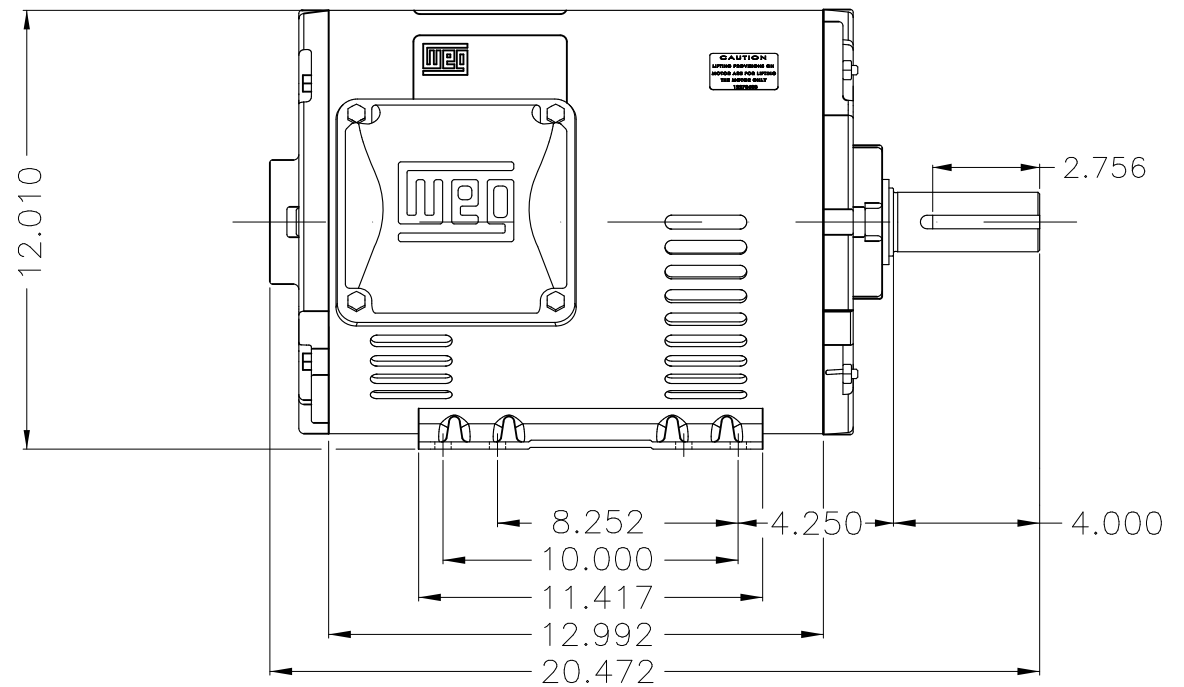

Dimensões em polegada  
Dimensions in inches

THIS IS AN UPDATED REVISION, THE  
PREVIOUS ONE MUST BE DISREGARDED.

Color Munsell N 1 matte black  
Painting plan 207N  
Mounting F-1/B3R(D)

ECM	LOC	SUMMARY OF MODIFICATIONS	EXECUTED	CHECKED	RELEASED	DATE	VER
EXECUTED	USERADMIN	THREE PHASE ODP ROLLED STEEL NEMA PREM.					
CHECKED		FRAME 254/6T ODP					
RELEASED		WEG code: 12686828					
REL DT	24.07.2017	WMO Jaragua do Sul	Product Engineering	SHEET	1 / 1		

20 HP 02 Poles 60Hz

A