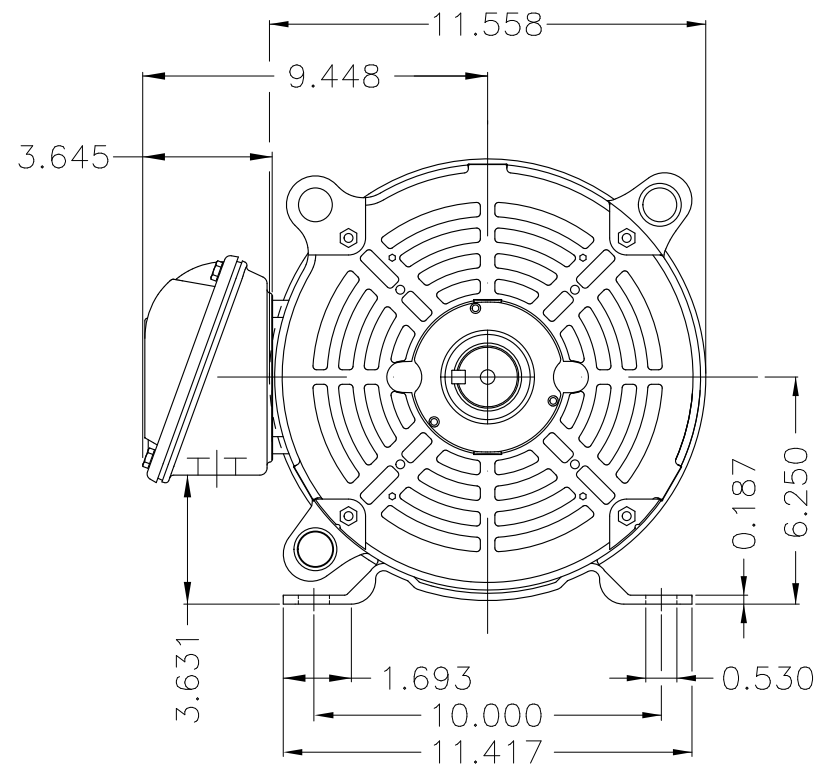

Dimensões em polegada  
Dimensions in inches

THIS IS AN UPDATED REVISION, THE  
PREVIOUS ONE MUST BE DISREGARDED.

Color Munsell N 1 matte black  
Painting plan 207N  
Mounting F-1/B3R(D)

ECM	LOC	SUMMARY OF MODIFICATIONS	EXECUTED	CHECKED	RELEASED	DATE	VER
EXECUTED	USERADMIN	THREE PHASE ODP ROLLED STEEL NEMA PREM.					
CHECKED		FRAME 254/6T ODP					
RELEASED		WEG code: 12686828					
REL DT	24.07.2017	WMO Jaragua do Sul	Product Engineering	SHEET	1 / 1		

20 HP 02 Poles 60Hz

A