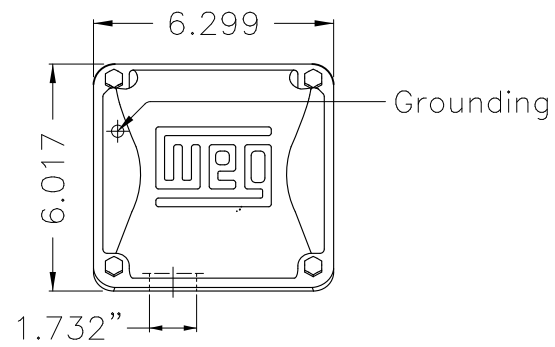

Dimensões em polegada  
Dimensions in inches

THIS IS AN UPDATED REVISION, THE  
PREVIOUS ONE MUST BE DISREGARDED.

Color Munsell N 1 matte black  
Painting plan 207N  
Mounting F-1/B3R(D)

ECM	LOC	SUMMARY OF MODIFICATIONS	EXECUTED	CHECKED	RELEASED	DATE	VER
EXECUTED	USERADMIN	THREE PHASE ODP ROLLED STEEL NEMA PREM.					
CHECKED		FRAME 254/6T ODP					
RELEASED		WEG code: 12686828					
REL DT	24.07.2017	WMO Jaragua do Sul	Product Engineering	SHEET	1 / 1		