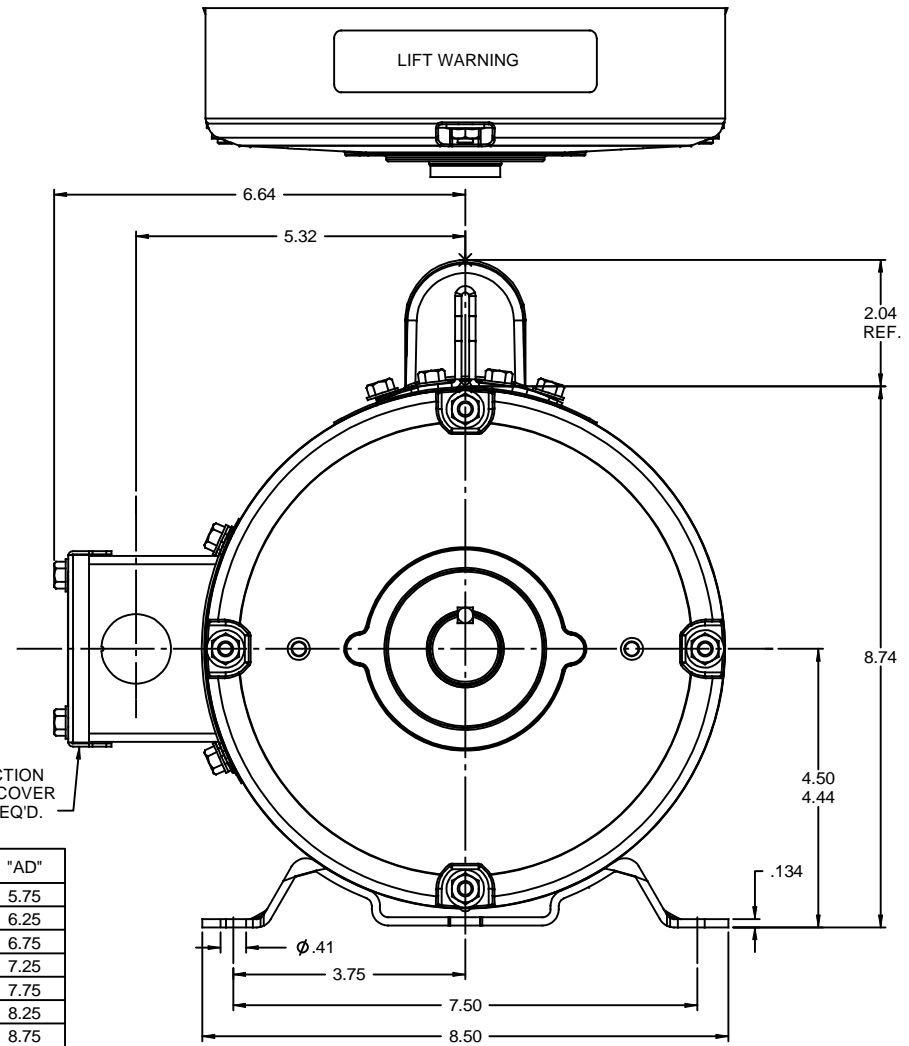

TOLERANCES UNLESS SPECIFIED:		DRAWN PG 8/18/97	
		DEC	INCHES	CHK	
		X	±.1	APPR	
		.XX	±.03	SCALE 1:2	
		.XXX	±.005	REF 035000	
- UPDATED & REDRAWN IN SOLIDWORKS		LST 12/31/2009	XX .XXX	±.0005	FMF 131515
NO		REVISION	BY & DATE	CHK ANG ±1/2°	FINISH
				RFP	PREV
THIRD ANGLE PROJECTION				SIZE	DRAWING NO
				B	035348
		NETWORK FILE NAME		PAGE	OF
				REV	-