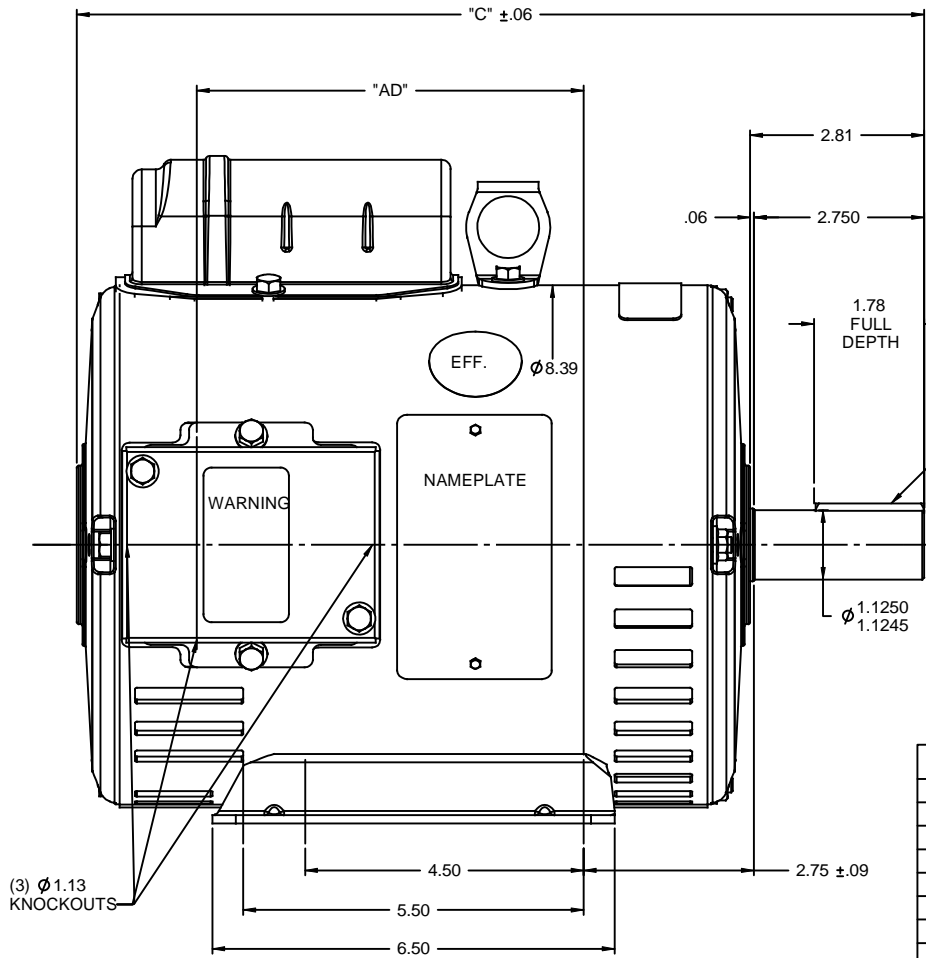

DASH NO.	"C"	"AD"
900	13.19	5.75
950	13.69	6.25
1000	14.19	6.75
1050	14.69	7.25
1100	15.19	7.75
1150	15.69	8.25
1200	16.19	8.75
1250	16.69	9.25