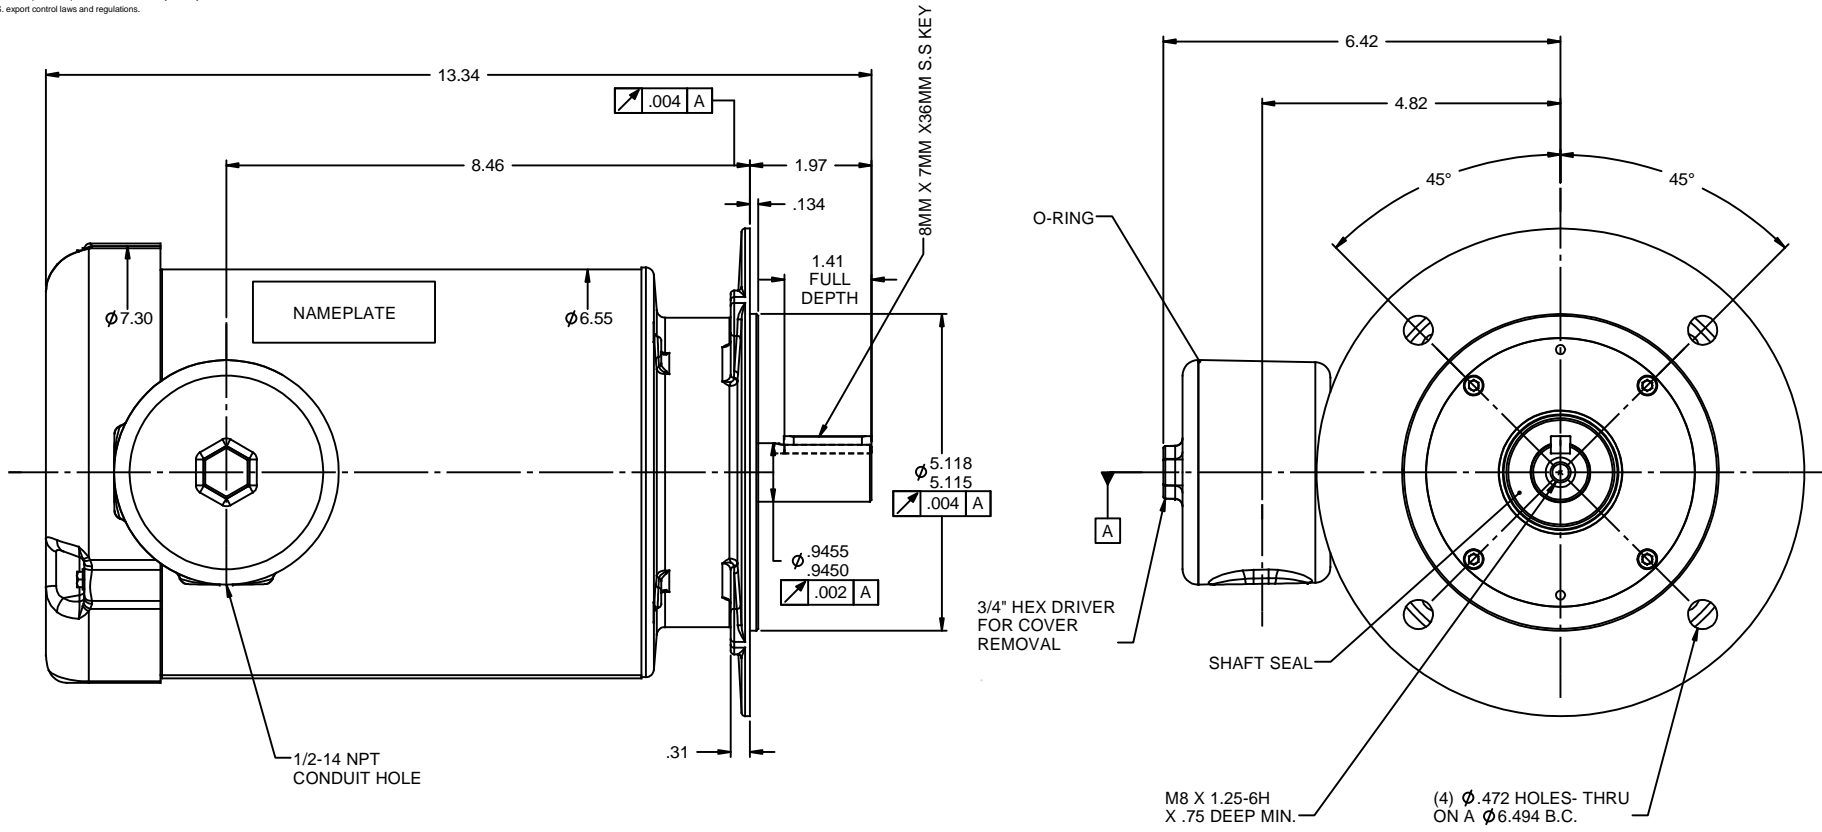

TOLERANCES UNLESS SPECIFIED:		DRAWN JD 04/12/2011	
		DEC INCHES		CHK	
		X ±.1		APPR	
		.XX ±.03		TITLE OUTLINE 90L FRAME	
		.XXX ±.005		REF OL117517	
		.XXXX ±.0005		MATL FMF 117518.00	
NO	REVISION	BY & DATE	CHK ANG ±1/2°	FINISH	PAGE OF
	THIRD ANGLE PROJECTION		RFP	PREV	SIZE DRAWING NO
			NETWORK FILE NAME OL117518		B OL117518
					REV