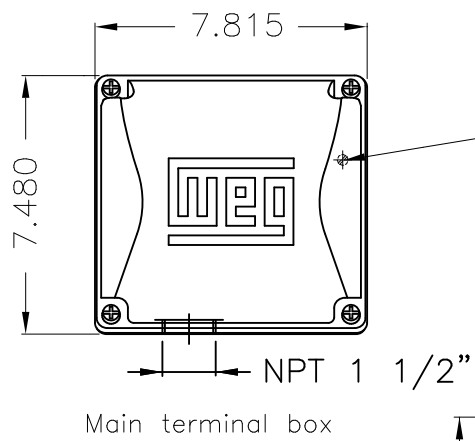

Dimensões em polegada  
Dimensions in inches

THIS IS AN UPDATED REVISION, THE  
PREVIOUS ONE MUST BE DISREGARDED.

Grounding for leads 5.2–25 mm<sup>2</sup> / 10–4 AWG

Slinger (Rotating Seal)

Without fan  
Without fan cover  
Color RAL 5009  
Painting plan 202E  
Mounting B3R(D)

ECM	LOC	SUMMARY OF MODIFICATIONS			EXECUTED	CHECKED	RELEASED	DATE	VER
EXECUTED	USERADMIN	 THREE PH W22 MOTOR COOLING TOWER NEMA EF FRAME 254T IP55 TEAO WEG code: 12126158							
CHECKED									
RELEASED									
REL DT	24.07.2017	WMO	Jaragua do Sul	Product Engineering	SHEET	1 / 1			