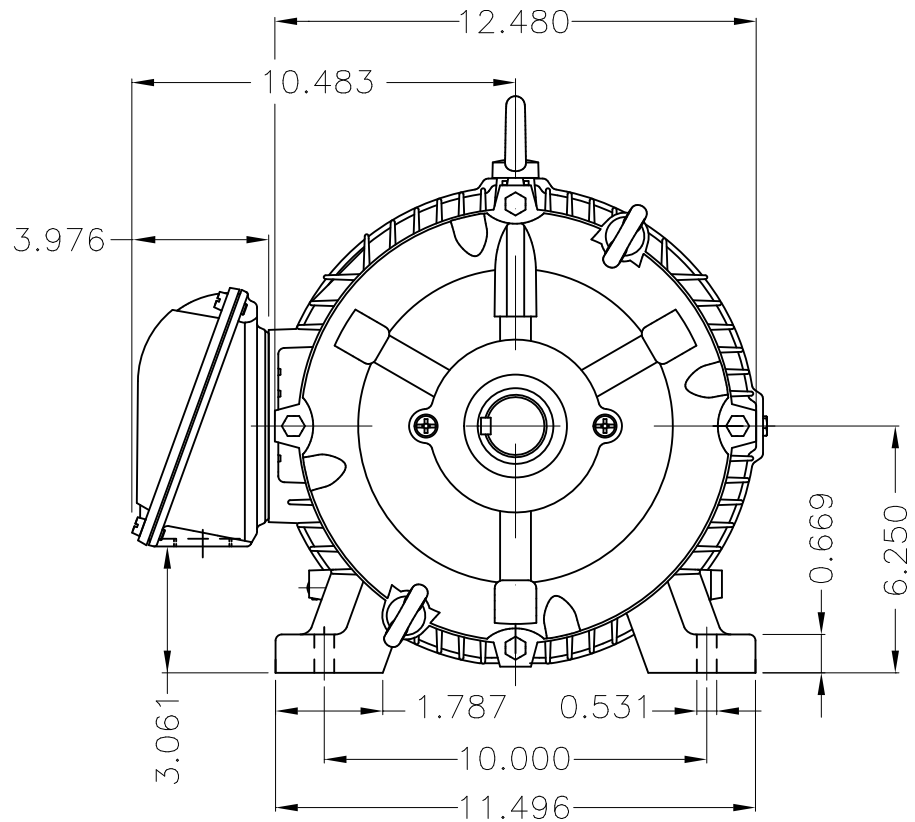

Dimensões em polegada  
Dimensions in inches

THIS IS AN UPDATED REVISION, THE  
PREVIOUS ONE MUST BE DISREGARDED.

Grounding for leads 5.2–25 mm<sup>2</sup> / 10–4 AWG

Slinger (Rotating Seal)

Without fan  
Without fan cover  
Color RAL 5009  
Painting plan 202E  
Mounting B3R(D)

ECM	LOC	SUMMARY OF MODIFICATIONS			EXECUTED	CHECKED	RELEASED	DATE	VER
EXECUTED	USERADMIN	 THREE PH W22 MOTOR COOLING TOWER NEMA EF FRAME 254T IP55 TEAO WEG code: 12126158							
CHECKED									
RELEASED									
REL DT	24.07.2017	WMO	Jaragua do Sul	Product Engineering	SHEET	1 / 1			

15 HP 04 Poles 60Hz

A