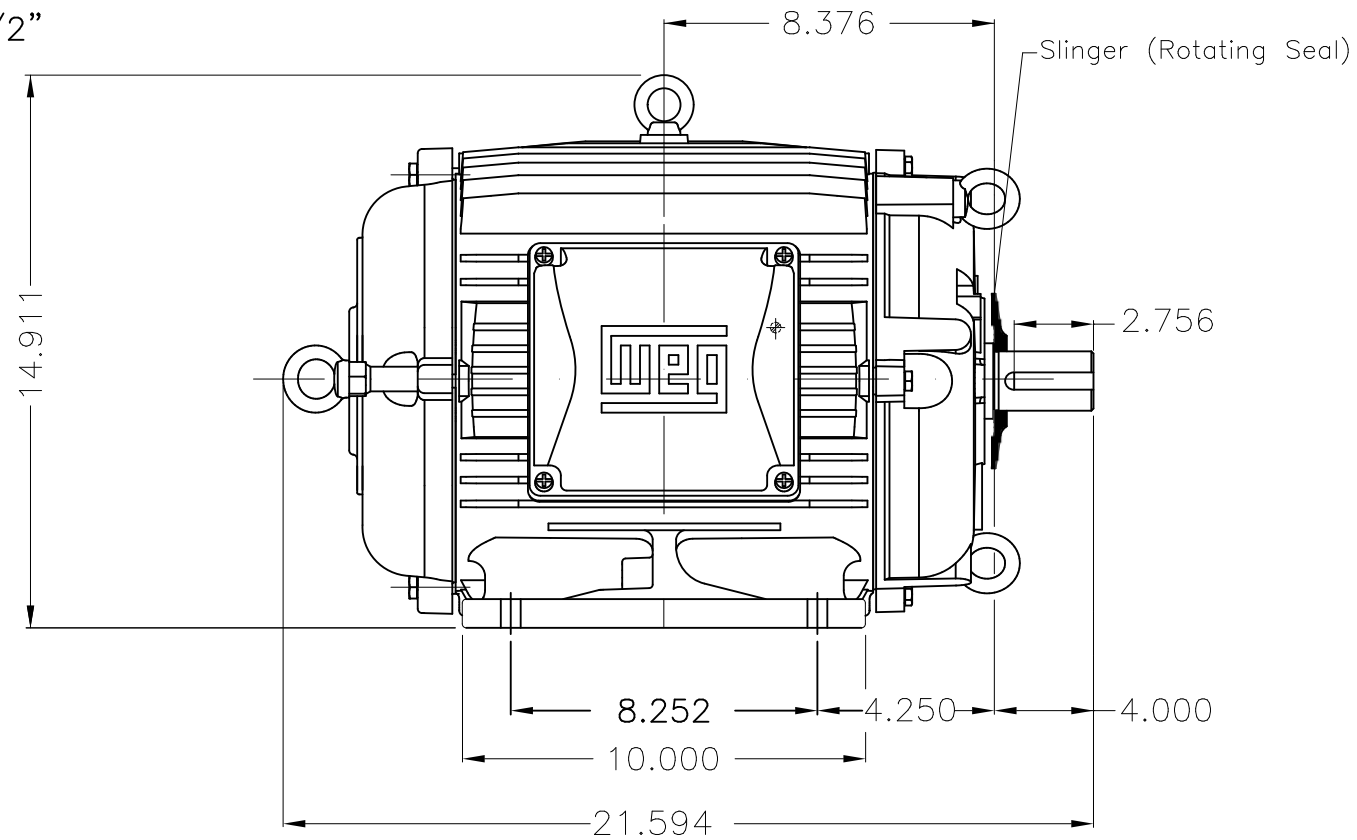

Dimensões em polegada  
Dimensions in inches

THIS IS AN UPDATED REVISION, THE  
PREVIOUS ONE MUST BE DISREGARDED.

Grounding for leads 5.2–25 mm<sup>2</sup> / 10–4 AWG

Slinger (Rotating Seal)

Without fan  
Without fan cover  
Color RAL 5009  
Painting plan 202E  
Mounting B3R(D)

ECM	LOC	SUMMARY OF MODIFICATIONS			EXECUTED	CHECKED	RELEASED	DATE	VER
EXECUTED	USERADMIN	 THREE PH W22 MOTOR COOLING TOWER NEMA EF FRAME 254T IP55 TEAO WEG code: 12126158							
CHECKED									
RELEASED									
REL DT	24.07.2017	WMO	Jaragua do Sul	Product Engineering	SHEET	1 / 1			

15 HP 04 Poles 60Hz

A