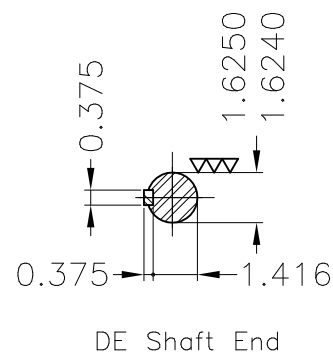

Dimensões em polegada  
Dimensions in inches

THIS IS AN UPDATED REVISION, THE  
PREVIOUS ONE MUST BE DISREGARDED.

Grounding for leads 5.2–25 mm<sup>2</sup> / 10–4 AWG

Slinger (Rotating Seal)

Without fan  
Without fan cover  
Color RAL 5009  
Painting plan 202E  
Mounting B3R(D)

ECM	LOC	SUMMARY OF MODIFICATIONS			EXECUTED	CHECKED	RELEASED	DATE	VER
EXECUTED	USERADMIN	 THREE PH W22 MOTOR COOLING TOWER NEMA EF FRAME 254T IP55 TEAO WEG code: 12126158							
CHECKED									
RELEASED									
REL DT	24.07.2017	WMO	Jaragua do Sul	Product Engineering	SHEET	1 / 1			

15 HP 04 Poles 60Hz

A