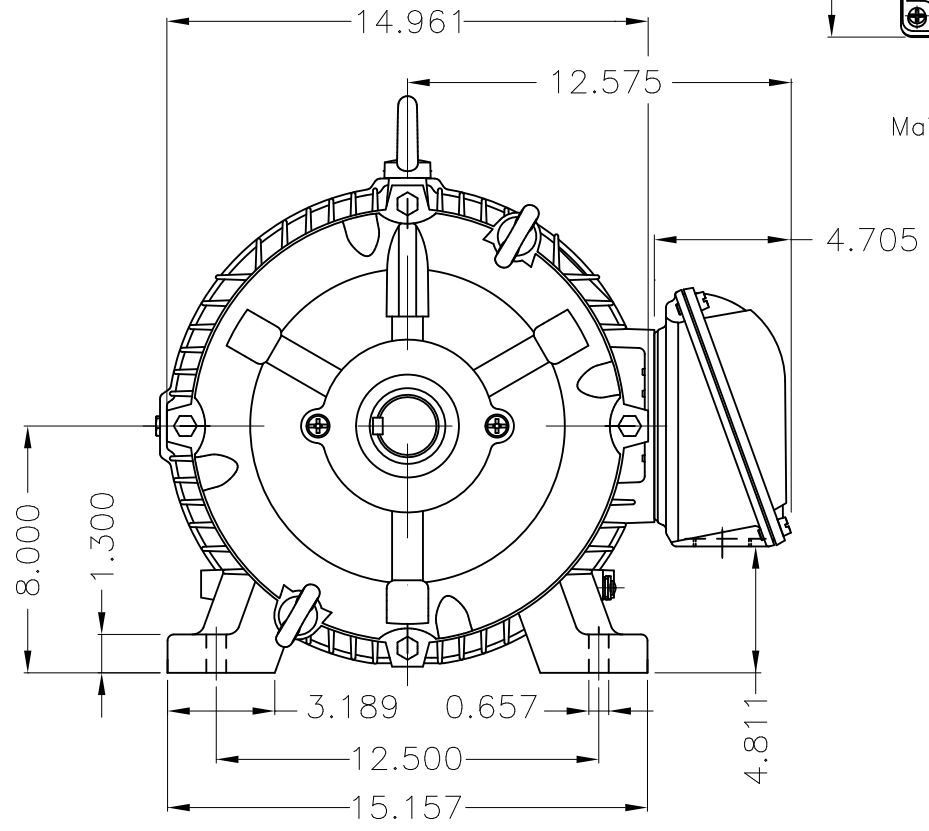

Dimensões em polegada
Dimensions in inches

THIS IS AN UPDATED REVISION, THE
PREVIOUS ONE MUST BE DISREGARDED.

Grounding for leads 5.2–35 mm² / 10–2 AWG

Color RAL 5009
Painting plan 202E
Mounting B3L(E)

ECM	LOC	SUMMARY OF MODIFICATIONS			EXECUTED	CHECKED	RELEASED	DATE	VER
EXECUTED	USERADMIN		THREE PH W22 MOTOR COOLING TOWER HIGH EF						
CHECKED			FRAME 324T IP55 TEFC						
RELEASED			WEG code: 12174039						
REL DT	24.07.2017	WMO	Jaragua do Sul	Product Engineering	SHEET	1 / 1			

7.5/30 HP 08/04 Poles 60Hz