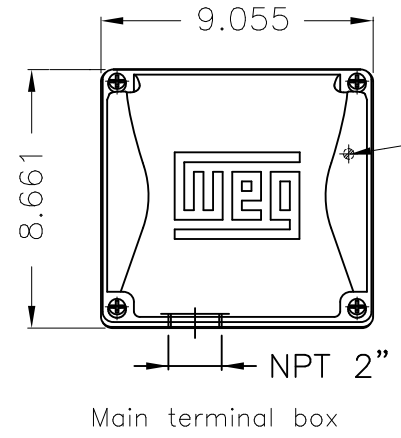

Dimensões em polegada
Dimensions in inches

THIS IS AN UPDATED REVISION, THE
PREVIOUS ONE MUST BE DISREGARDED.

Grounding for leads 5.2–35 mm² / 10–2 AWG

Color RAL 5009
Painting plan 202E
Mounting B3L(E)

ECM	LOC	SUMMARY OF MODIFICATIONS			EXECUTED	CHECKED	RELEASED	DATE	VER
EXECUTED	USERADMIN		THREE PH W22 MOTOR COOLING TOWER HIGH EF						
CHECKED			FRAME 324T IP55 TEFC						
RELEASED			WEG code: 12174039						
REL DT	24.07.2017	WMO	Jaragua do Sul	Product Engineering	SHEET	1 / 1			

7.5/30 HP 08/04 Poles 60Hz