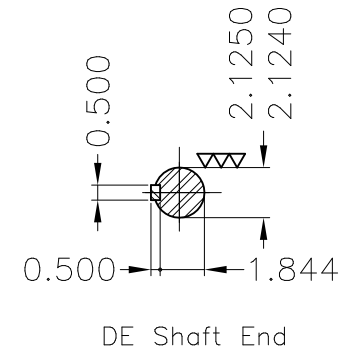

Dimensões em polegada
Dimensions in inches

THIS IS AN UPDATED REVISION, THE
PREVIOUS ONE MUST BE DISREGARDED.

Grounding for leads 5.2–35 mm² / 10–2 AWG

Color RAL 5009
Painting plan 202E
Mounting B3L(E)

ECM	LOC	SUMMARY OF MODIFICATIONS			EXECUTED	CHECKED	RELEASED	DATE	VER
EXECUTED	USERADMIN		THREE PH W22 MOTOR COOLING TOWER HIGH EF						
CHECKED			FRAME 324T IP55 TEFC						
RELEASED			WEG code: 12174039						
REL DT	24.07.2017	WMO	Jaragua do Sul	Product Engineering	SHEET	1 / 1			

7.5/30 HP 08/04 Poles 60Hz