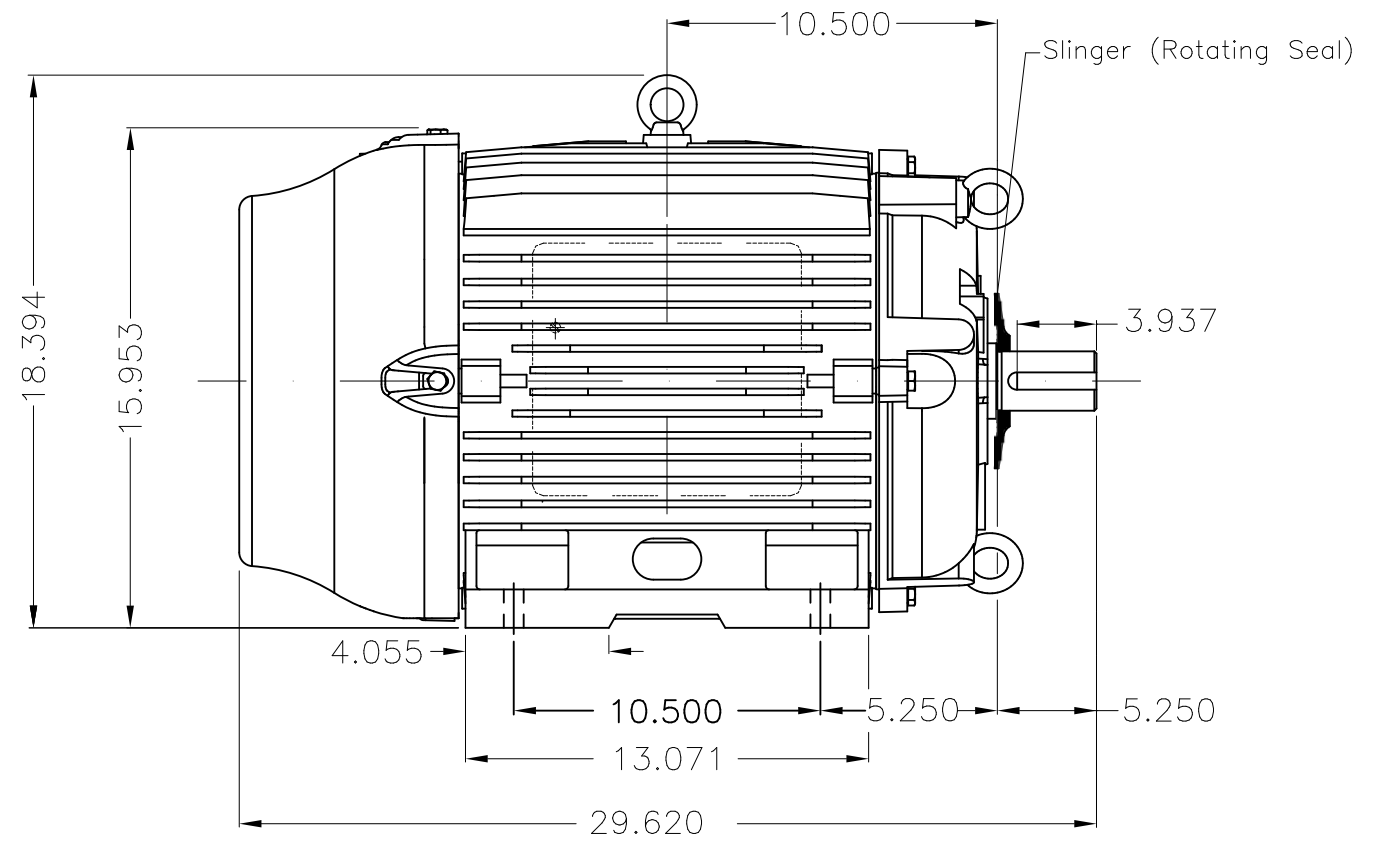

Dimensões em polegada
Dimensions in inches

THIS IS AN UPDATED REVISION, THE
PREVIOUS ONE MUST BE DISREGARDED.

Grounding for leads 5.2–35 mm² / 10–2 AWG

Color RAL 5009
Painting plan 202E
Mounting B3L(E)

ECM	LOC	SUMMARY OF MODIFICATIONS			EXECUTED	CHECKED	RELEASED	DATE	VER
EXECUTED	USERADMIN		THREE PH W22 MOTOR COOLING TOWER HIGH EF						
CHECKED			FRAME 324T IP55 TEFC						
RELEASED			WEG code: 12174039						
REL DT	24.07.2017	WMO	Jaragua do Sul	Product Engineering	SHEET	1 / 1			

7.5/30 HP 08/04 Poles 60Hz