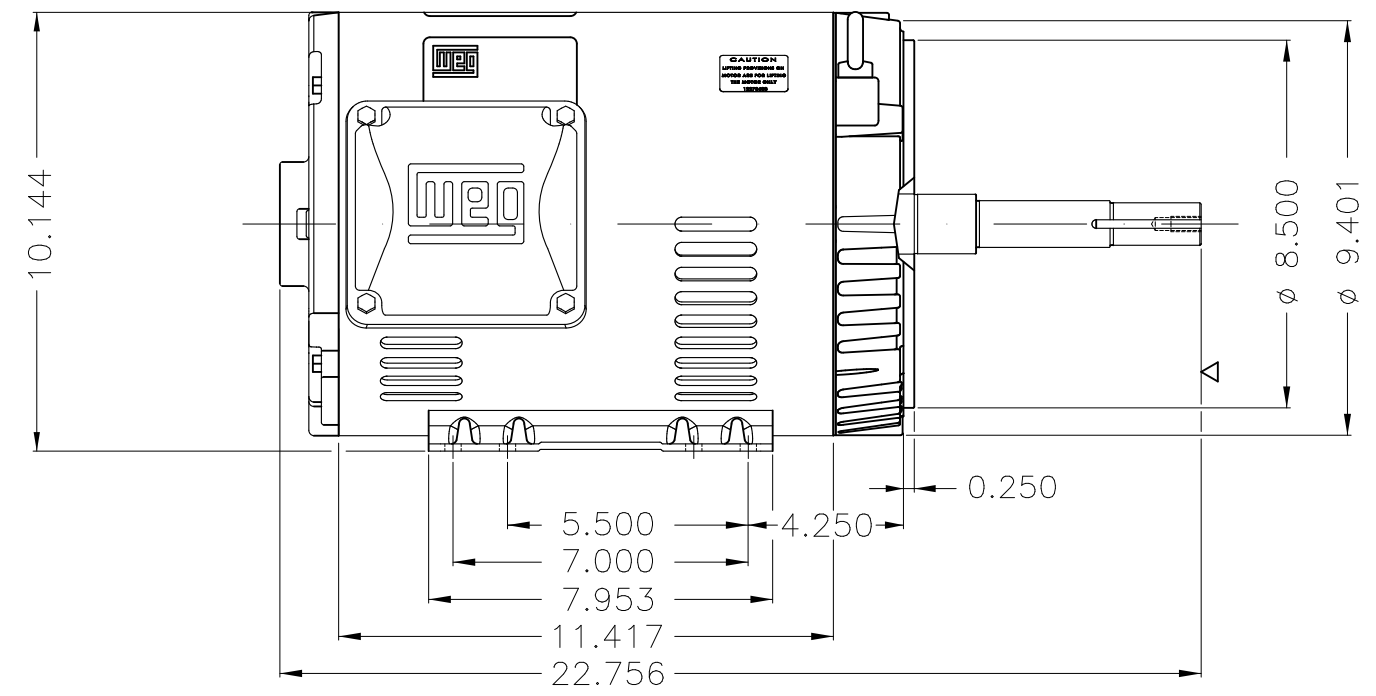

Dimensões em polegada
Dimensions in inches

THIS IS AN UPDATED REVISION, THE
PREVIOUS ONE MUST BE DISREGARDED.

Color Munsell N 1 matte black
Painting plan 207N
Mounting F-1/B34R(D)

ECM	LOC	SUMMARY OF MODIFICATIONS	EXECUTED	CHECKED	RELEASED	DATE	VER
EXECUTED	USERADMIN	THREE PHASE ODP ROLLED STEEL NEMA PREM.					
CHECKED		FRAME 213/5JP ODP					
RELEASED		WEG code: 12682718					
REL DT	24.07.2017	WMO Jaragua do Sul	Product Engineering	SHEET	1 / 1		

15 HP 02 Poles 60Hz

A