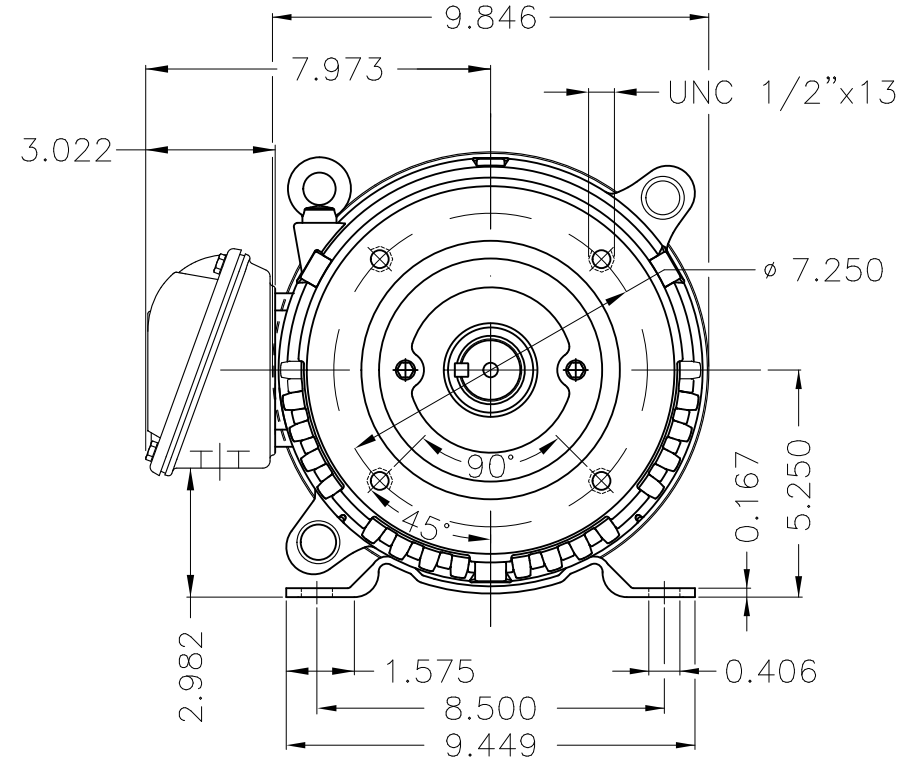

Dimensões em polegada
Dimensions in inches

THIS IS AN UPDATED REVISION, THE
PREVIOUS ONE MUST BE DISREGARDED.

Color Munsell N 1 matte black
Painting plan 207N
Mounting F-1/B34R(D)

ECM	LOC	SUMMARY OF MODIFICATIONS	EXECUTED	CHECKED	RELEASED	DATE	VER
EXECUTED	USERADMIN	THREE PHASE ODP ROLLED STEEL NEMA PREM.					
CHECKED		FRAME 213/5JP ODP					
RELEASED		WEG code: 12682718					
REL DT	24.07.2017	WMO Jaragua do Sul	Product Engineering	SHEET	1 / 1		

15 HP 02 Poles 60Hz

A