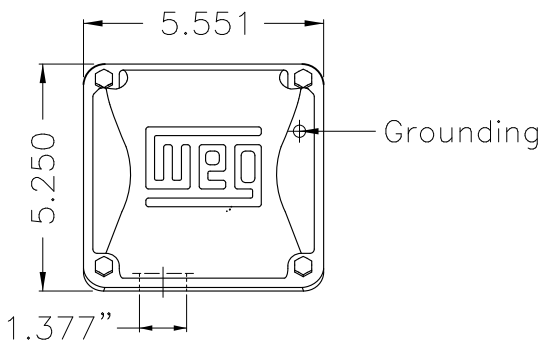

Dimensões em polegada
Dimensions in inches

THIS IS AN UPDATED REVISION, THE
PREVIOUS ONE MUST BE DISREGARDED.

Color Munsell N 1 matte black
Painting plan 207N
Mounting F-1/B34R(D)

ECM	LOC	SUMMARY OF MODIFICATIONS	EXECUTED	CHECKED	RELEASED	DATE	VER
EXECUTED	USERADMIN	THREE PHASE ODP ROLLED STEEL NEMA PREM.					
CHECKED		FRAME 213/5JP ODP					
RELEASED		WEG code: 12682718					
REL DT	24.07.2017	WMO Jaragua do Sul	Product Engineering	SHEET	1 / 1		