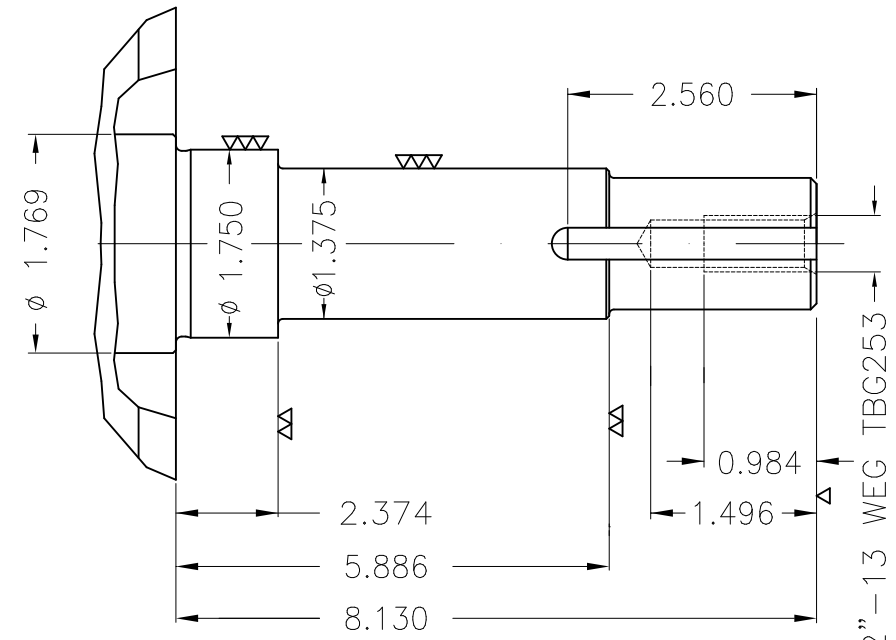

Dimensões em polegada
Dimensions in inches

THIS IS AN UPDATED REVISION, THE
PREVIOUS ONE MUST BE DISREGARDED.

Color Munsell N 1 matte black
Painting plan 207N
Mounting F-1/B34R(D)

ECM	LOC	SUMMARY OF MODIFICATIONS	EXECUTED	CHECKED	RELEASED	DATE	VER
EXECUTED	USERADMIN	THREE PHASE ODP ROLLED STEEL NEMA PREM.					
CHECKED		FRAME 213/5JP ODP					
RELEASED		WEG code: 12682718					
REL DT	24.07.2017	WMO Jaragua do Sul	Product Engineering	SHEET	1 / 1		

15 HP 02 Poles 60Hz

A