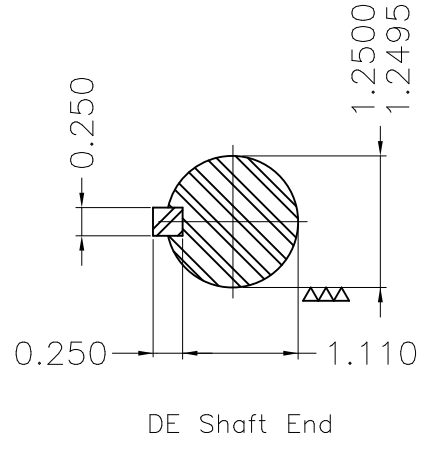

Dimensões em polegada
Dimensions in inches

THIS IS AN UPDATED REVISION, THE
PREVIOUS ONE MUST BE DISREGARDED.

Color Munsell N 1 matte black
Painting plan 207N
Mounting F-1/B34R(D)

ECM	LOC	SUMMARY OF MODIFICATIONS	EXECUTED	CHECKED	RELEASED	DATE	VER
EXECUTED	USERADMIN	THREE PHASE ODP ROLLED STEEL NEMA PREM.					
CHECKED		FRAME 213/5JP ODP					
RELEASED		WEG code: 12682718					
REL DT	24.07.2017	WMO Jaragua do Sul	Product Engineering	SHEET	1 / 1		

15 HP 02 Poles 60Hz

A