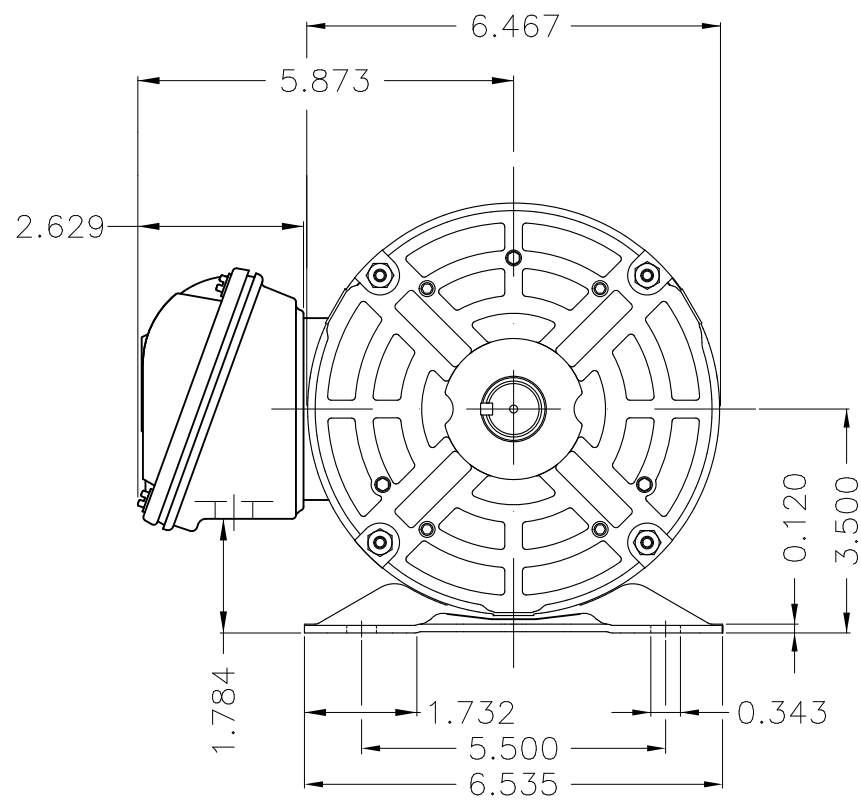

Dimensões em polegada  
Dimensions in inches

THIS IS AN UPDATED REVISION, THE  
PREVIOUS ONE MUST BE DISREGARDED.

Color Munsell N 1 matte black  
Painting plan 207N  
Mounting F-1/B3R(D)

| ECM      | LOC        | SUMMARY OF MODIFICATIONS                | EXECUTED            | CHECKED | RELEASED | DATE | VER |
|----------|------------|---|---------------------|---------|----------|------|-----|
| EXECUTED | USERADMIN  | THREE PHASE ODP ROLLED STEEL NEMA PREM. |                     |         |          |      |     |
| CHECKED  |            | FRAME 143/5T ODP                        |                     |         |          |      |     |
| RELEASED |            | WEG code: 12795528                      |                     |         |          |      |     |
| REL DT   | 24.07.2017 | WMO Jaragua do Sul                      | Product Engineering | SHEET   | 1 / 1    |      |     |

1 HP 06 Poles 60Hz

A