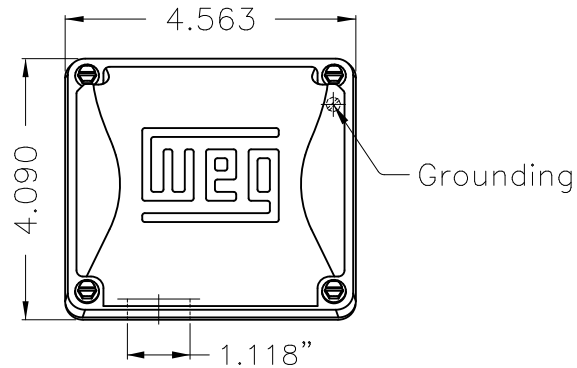

Dimensões em polegada  
Dimensions in inches

THIS IS AN UPDATED REVISION, THE  
PREVIOUS ONE MUST BE DISREGARDED.

Color Munsell N 1 matte black  
Painting plan 207N  
Mounting F-1/B3R(D)

| ECM      | LOC        | SUMMARY OF MODIFICATIONS                | EXECUTED            | CHECKED | RELEASED | DATE | VER |
|----------|------------|---|---------------------|---------|----------|------|-----|
| EXECUTED | USERADMIN  | THREE PHASE ODP ROLLED STEEL NEMA PREM. |                     |         |          |      |     |
| CHECKED  |            | FRAME 143/5T ODP                        |                     |         |          |      |     |
| RELEASED |            | WEG code: 12795528                      |                     |         |          |      |     |
| REL DT   | 24.07.2017 | WMO Jaragua do Sul                      | Product Engineering | SHEET   | 1 / 1    |      |     |