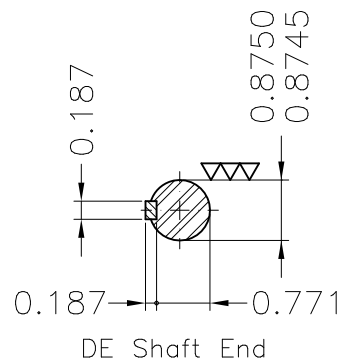

Dimensões em polegada  
Dimensions in inches

THIS IS AN UPDATED REVISION, THE  
PREVIOUS ONE MUST BE DISREGARDED.

Color Munsell N 1 matte black  
Painting plan 207N  
Mounting F-1/B3R(D)

| ECM      | LOC        | SUMMARY OF MODIFICATIONS                | EXECUTED            | CHECKED | RELEASED | DATE | VER |
|----------|------------|---|---------------------|---------|----------|------|-----|
| EXECUTED | USERADMIN  | THREE PHASE ODP ROLLED STEEL NEMA PREM. |                     |         |          |      |     |
| CHECKED  |            | FRAME 143/5T ODP                        |                     |         |          |      |     |
| RELEASED |            | WEG code: 12795528                      |                     |         |          |      |     |
| REL DT   | 24.07.2017 | WMO Jaragua do Sul                      | Product Engineering | SHEET   | 1 / 1    |      |     |

1 HP 06 Poles 60Hz

A