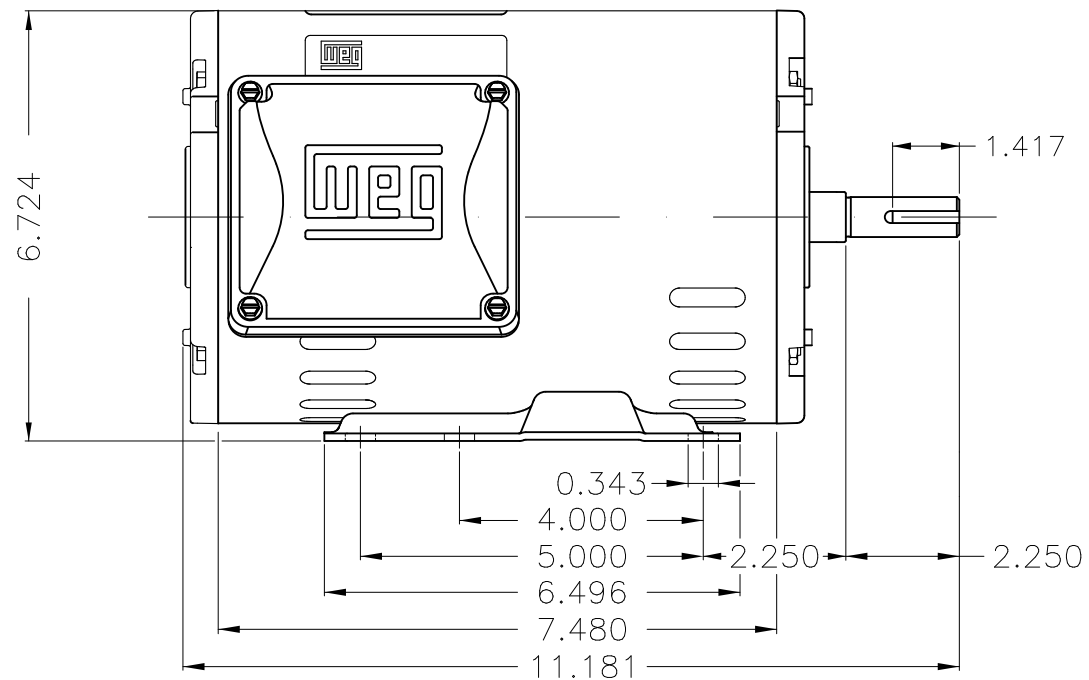

Dimensões em polegada  
Dimensions in inches

THIS IS AN UPDATED REVISION, THE  
PREVIOUS ONE MUST BE DISREGARDED.

Color Munsell N 1 matte black  
Painting plan 207N  
Mounting F-1/B3R(D)

| ECM      | LOC        | SUMMARY OF MODIFICATIONS                | EXECUTED            | CHECKED | RELEASED | DATE | VER |
|----------|------------|---|---------------------|---------|----------|------|-----|
| EXECUTED | USERADMIN  | THREE PHASE ODP ROLLED STEEL NEMA PREM. |                     |         |          |      |     |
| CHECKED  |            | FRAME 143/5T ODP                        |                     |         |          |      |     |
| RELEASED |            | WEG code: 12795528                      |                     |         |          |      |     |
| REL DT   | 24.07.2017 | WMO Jaragua do Sul                      | Product Engineering | SHEET   | 1 / 1    |      |     |

1 HP 06 Poles 60Hz

A