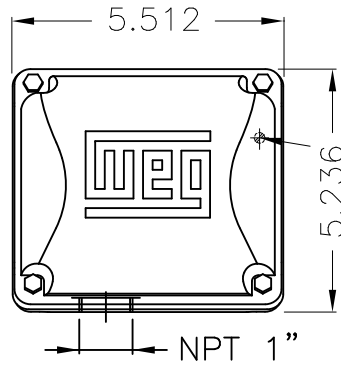

Dimensões em polegada
Dimensions in inches

THIS IS AN UPDATED REVISION, THE
PREVIOUS ONE MUST BE DISREGARDED.

Main terminal box

DE Shaft End

Bearing cap
Color RAL 5009
Painting plan 207A
Mounting B34R(D)

ECM	LOC	SUMMARY OF MODIFICATIONS			EXECUTED	CHECKED	RELEASED	DATE	VER
EXECUTED	USERADMIN	 THREE PHASE W22 MOTOR - NEMA PREMIUM EFF FRAME 213/5TC IP55 TEFC WEG code: 12445970							
CHECKED									
RELEASED									
REL DT	24.07.2017	WMO	Jaragua do Sul	Product Engineering	SHEET	1 / 1			