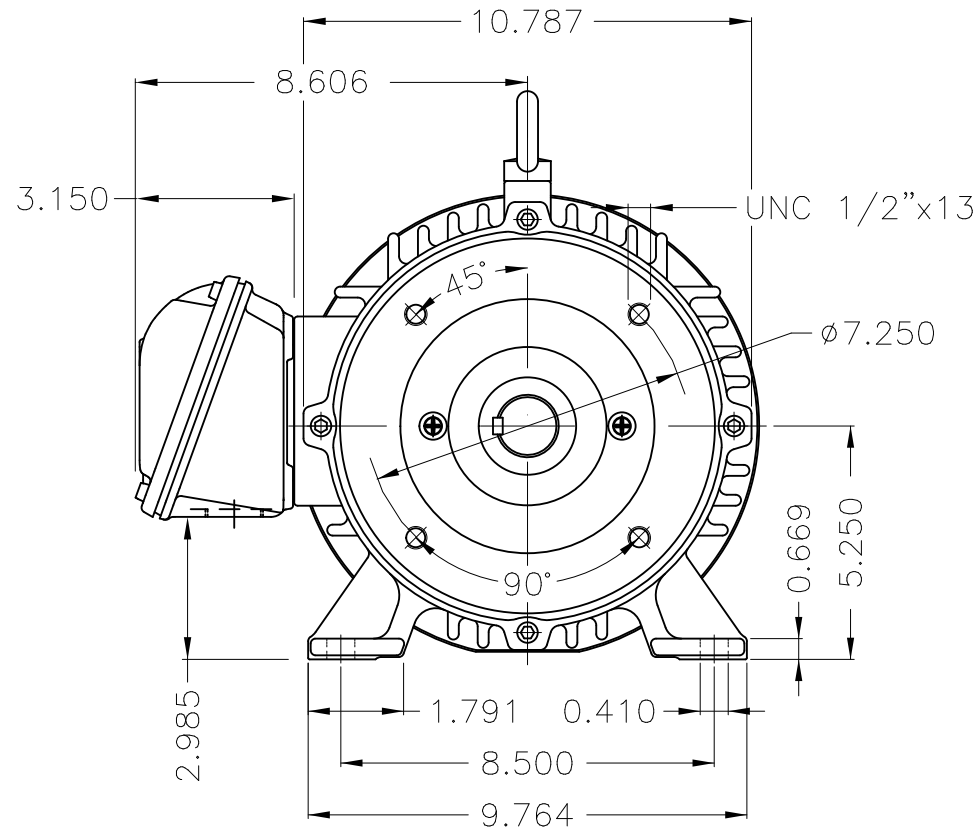

Dimensões em polegada
Dimensions in inches

THIS IS AN UPDATED REVISION, THE
PREVIOUS ONE MUST BE DISREGARDED.

Main terminal box

DE Shaft End

Bearing cap
Color RAL 5009
Painting plan 207A
Mounting B34R(D)

ECM	LOC	SUMMARY OF MODIFICATIONS			EXECUTED	CHECKED	RELEASED	DATE	VER
EXECUTED	USERADMIN	 THREE PHASE W22 MOTOR - NEMA PREMIUM EFF FRAME 213/5TC IP55 TEFC WEG code: 12445970							
CHECKED									
RELEASED									
REL DT	24.07.2017	WMO	Jaragua do Sul	Product Engineering	SHEET	1 / 1			

7.5 HP 04 Poles 60Hz

A

ZME A3