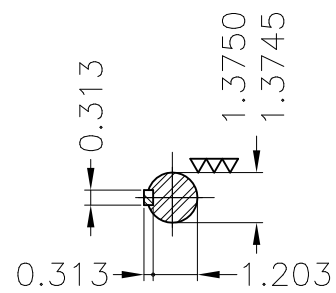

Dimensões em polegada
Dimensions in inches

THIS IS AN UPDATED REVISION, THE
PREVIOUS ONE MUST BE DISREGARDED.

Main terminal box

DE Shaft End

Bearing cap
Color RAL 5009
Painting plan 207A
Mounting B34R(D)

ECM	LOC	SUMMARY OF MODIFICATIONS			EXECUTED	CHECKED	RELEASED	DATE	VER
EXECUTED	USERADMIN	 THREE PHASE W22 MOTOR - NEMA PREMIUM EFF FRAME 213/5TC IP55 TEFC WEG code: 12445970							
CHECKED									
RELEASED									
REL DT	24.07.2017	WMO	Jaragua do Sul	Product Engineering	SHEET	1 / 1			