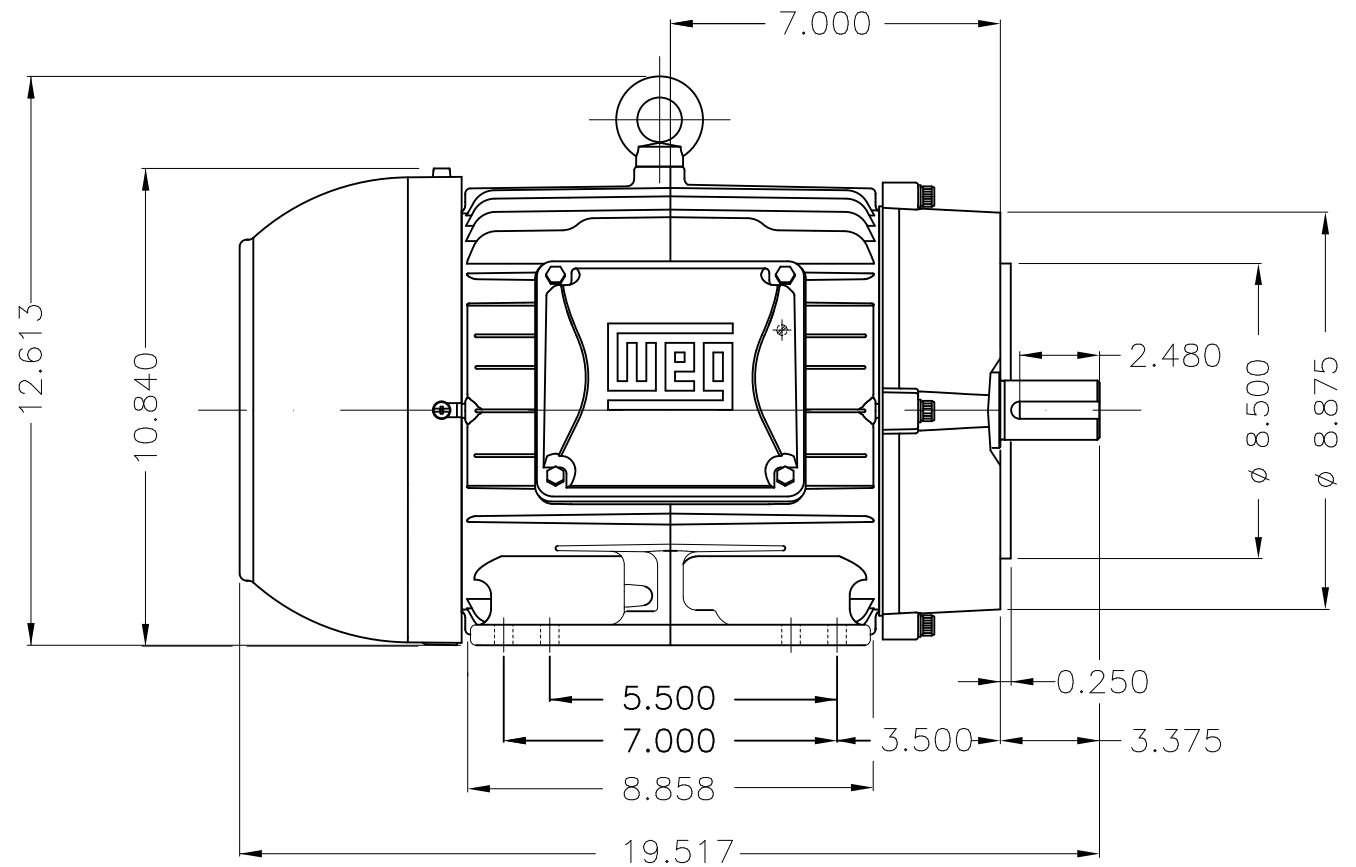

Dimensões em polegada
Dimensions in inches

THIS IS AN UPDATED REVISION, THE
PREVIOUS ONE MUST BE DISREGARDED.

Main terminal box

DE Shaft End

Bearing cap
Color RAL 5009
Painting plan 207A
Mounting B34R(D)

ECM	LOC	SUMMARY OF MODIFICATIONS			EXECUTED	CHECKED	RELEASED	DATE	VER
EXECUTED	USERADMIN	 THREE PHASE W22 MOTOR - NEMA PREMIUM EFF FRAME 213/5TC IP55 TEFC WEG code: 12445970							
CHECKED									
RELEASED									
REL DT	24.07.2017	WMO	Jaragua do Sul	Product Engineering	SHEET	1 / 1			

7.5 HP 04 Poles 60Hz

A

ZME A3