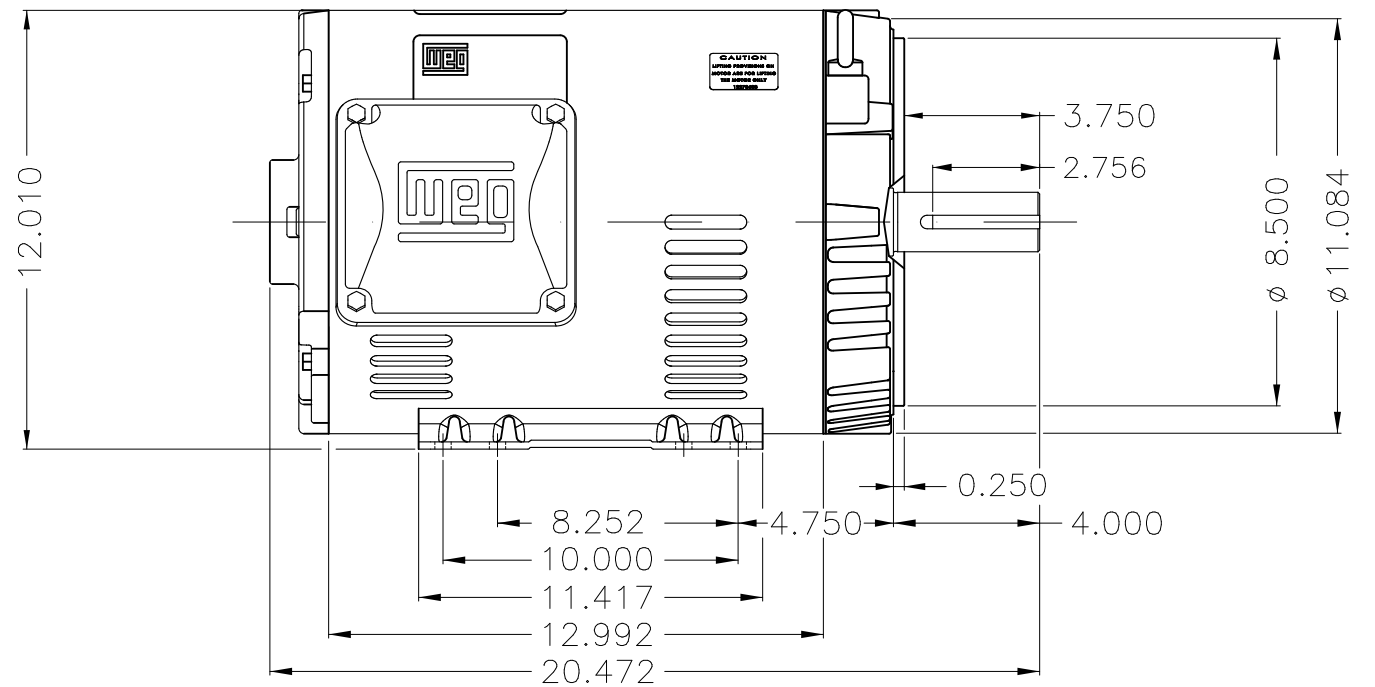

1 2

Dimensões em polegada  
Dimensions in inches

5 6

THIS IS AN UPDATED REVISION, THE  
PREVIOUS ONE MUST BE DISREGARDED.

Color Munsell N 1 matte black  
Painting plan 207N  
Mounting F-1/B34R(D)

ECM	LOC	SUMMARY OF MODIFICATIONS	EXECUTED	CHECKED	RELEASED	DATE	VER
EXECUTED	USERADMIN	THREE PHASE ODP ROLLED STEEL NEMA PREM.					
CHECKED		FRAME 254/6TC ODP					
RELEASED		WEG code: 12727368					
REL DT	24.07.2017	WMO Jaragua do Sul	Product Engineering	SHEET	1 / 1		

15 HP 04 Poles 60Hz

A

ZME A3