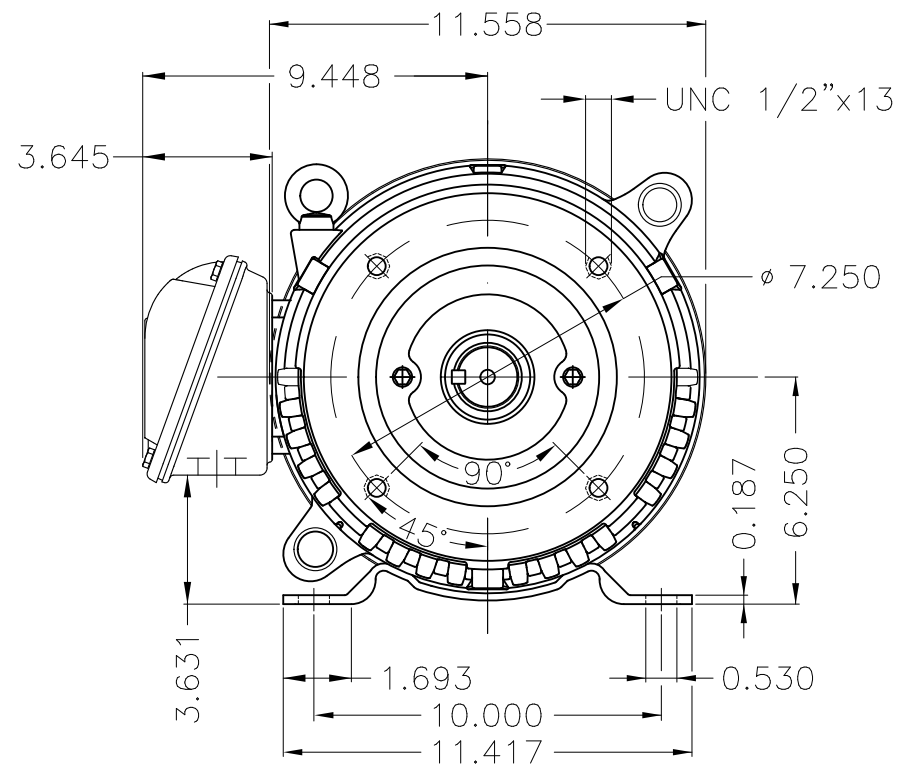

1 2

Dimensões em polegada  
Dimensions in inches

5 6

THIS IS AN UPDATED REVISION, THE  
PREVIOUS ONE MUST BE DISREGARDED.

Color Munsell N 1 matte black  
Painting plan 207N  
Mounting F-1/B34R(D)

ECM	LOC	SUMMARY OF MODIFICATIONS	EXECUTED	CHECKED	RELEASED	DATE	VER
EXECUTED	USERADMIN	THREE PHASE ODP ROLLED STEEL NEMA PREM.					
CHECKED		FRAME 254/6TC ODP					
RELEASED		WEG code: 12727368					
REL DT	24.07.2017	WMO Jaragua do Sul	Product Engineering	SHEET	1 / 1		

15 HP 04 Poles 60Hz

A

ZME A3