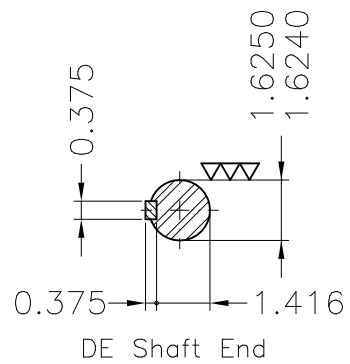

1 2

Dimensões em polegada  
Dimensions in inches

5 6

THIS IS AN UPDATED REVISION, THE  
PREVIOUS ONE MUST BE DISREGARDED.

Color Munsell N 1 matte black  
Painting plan 207N  
Mounting F-1/B34R(D)

ECM	LOC	SUMMARY OF MODIFICATIONS	EXECUTED	CHECKED	RELEASED	DATE	VER
EXECUTED	USERADMIN	THREE PHASE ODP ROLLED STEEL NEMA PREM.					
CHECKED		FRAME 254/6TC ODP					
RELEASED		WEG code: 12727368					
REL DT	24.07.2017	WMO Jaragua do Sul	Product Engineering	SHEET	1 / 1		

15 HP 04 Poles 60Hz

A

ZME A3