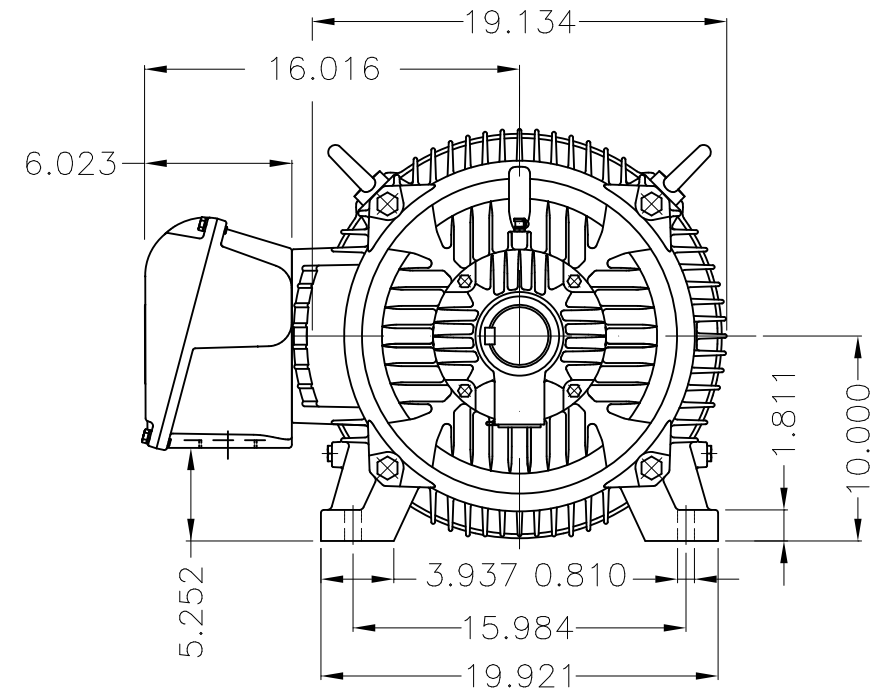

Dimensões em polegada
Dimensions in inches

THIS IS AN UPDATED REVISION, THE
PREVIOUS ONE MUST BE DISREGARDED.

Grounding for leads 25-50 mm² / 3-1 AWG

Main terminal box

Center hole
DUNC 3/4"-10 WEG TBG12

Grounding for leads 25-50 mm² / 3-1 AWG

DE Shaft End

- DE roller bearing
- Shaft locking device
- Color RAL 5009
- Painting plan 203A
- Mounting B3R(D)

ECM	LOC	SUMMARY OF MODIFICATIONS		EXECUTED	CHECKED	RELEASED	DATE	VER
EXECUTED	USERADMIN		THREE PHASE W22 MOTOR - NEMA PREMIUM EFF					
CHECKED			FRAME 404/5T IP55 TEFC					
RELEASED			WEG code: 11165649					
REL DT	24.07.2017	WMO	Jaragua do Sul	Product Engineering	SHEET	1 / 1		

75 HP 06 Poles 60Hz

A