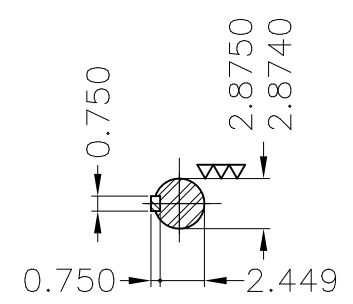

Dimensões em polegada
Dimensions in inches

THIS IS AN UPDATED REVISION, THE
PREVIOUS ONE MUST BE DISREGARDED.

Grounding for leads 25-50 mm² / 3-1 AWG

Main terminal box

Center hole
DUNC 3/4"-10 WEG TBG12

Grounding for leads 25-50 mm² / 3-1 AWG

DE Shaft End

- DE roller bearing
- Shaft locking device
- Color RAL 5009
- Painting plan 203A
- Mounting B3R(D)

ECM	LOC	SUMMARY OF MODIFICATIONS		EXECUTED	CHECKED	RELEASED	DATE	VER
EXECUTED	USERADMIN		THREE PHASE W22 MOTOR - NEMA PREMIUM EFF					
CHECKED			FRAME 404/5T IP55 TEFC					
RELEASED			WEG code: 11165649					
REL DT	24.07.2017	WMO	Jaragua do Sul	Product Engineering	SHEET	1 / 1		