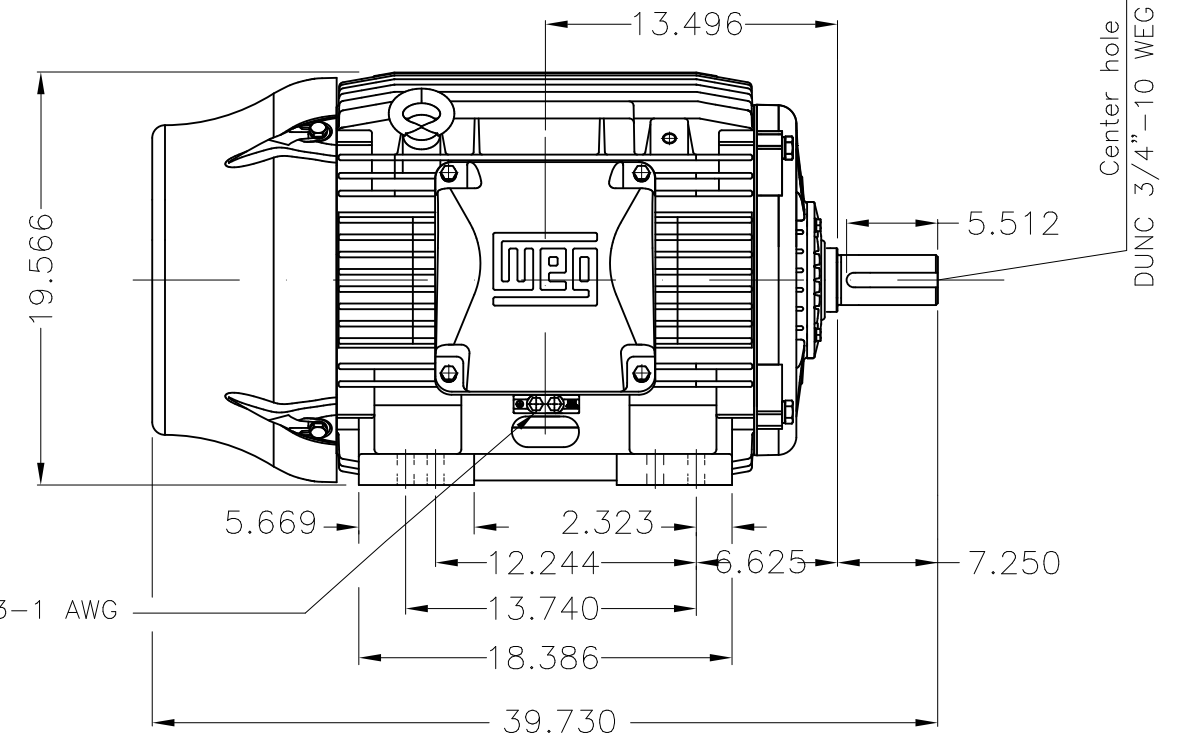

Dimensões em polegada
Dimensions in inches

THIS IS AN UPDATED REVISION, THE
PREVIOUS ONE MUST BE DISREGARDED.

Grounding for leads 25-50 mm² / 3-1 AWG

Main terminal box

Center hole
DUNC 3/4"-10 WEG TBG12

Grounding for leads 25-50 mm² / 3-1 AWG

DE Shaft End

- DE roller bearing
- Shaft locking device
- Color RAL 5009
- Painting plan 203A
- Mounting B3R(D)

ECM	LOC	SUMMARY OF MODIFICATIONS		EXECUTED	CHECKED	RELEASED	DATE	VER
EXECUTED	USERADMIN		THREE PHASE W22 MOTOR - NEMA PREMIUM EFF					
CHECKED			FRAME 404/5T IP55 TEFC					
RELEASED			WEG code: 11165649					
REL DT	24.07.2017	WMO	Jaragua do Sul	Product Engineering	SHEET	1 / 1		

75 HP 06 Poles 60Hz

A