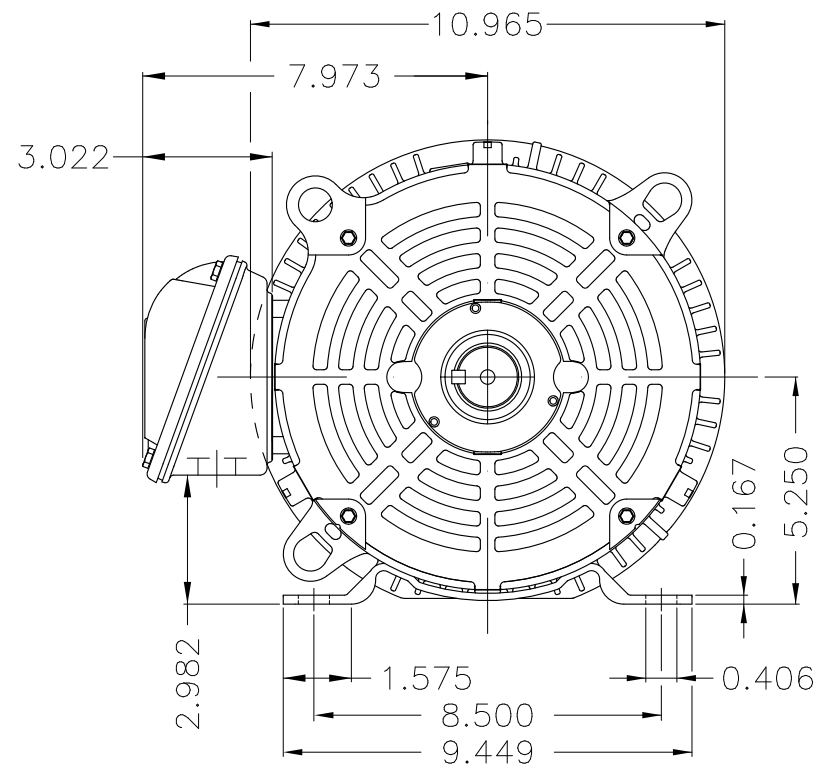

Dimensões em polegada
Dimensions in inches

THIS IS AN UPDATED REVISION, THE
PREVIOUS ONE MUST BE DISREGARDED.

Color Munsell N 1 matte black
Painting plan 207N
Mounting F-1/B3R(D)

ECM	LOC	SUMMARY OF MODIFICATIONS	EXECUTED	CHECKED	RELEASED	DATE	VER
EXECUTED	USERADMIN	THREE P. MOTOR TEFC ROLLED STEEL NEMA P.					
CHECKED		FRAME 213/5T IP55 TEFC					
RELEASED		WEG code: 12675397					
REL DT	24.07.2017	WMO Jaragua do Sul	Product Engineering	SHEET	1 / 1		

10 HP 02 Poles 60Hz

A

ZME A3