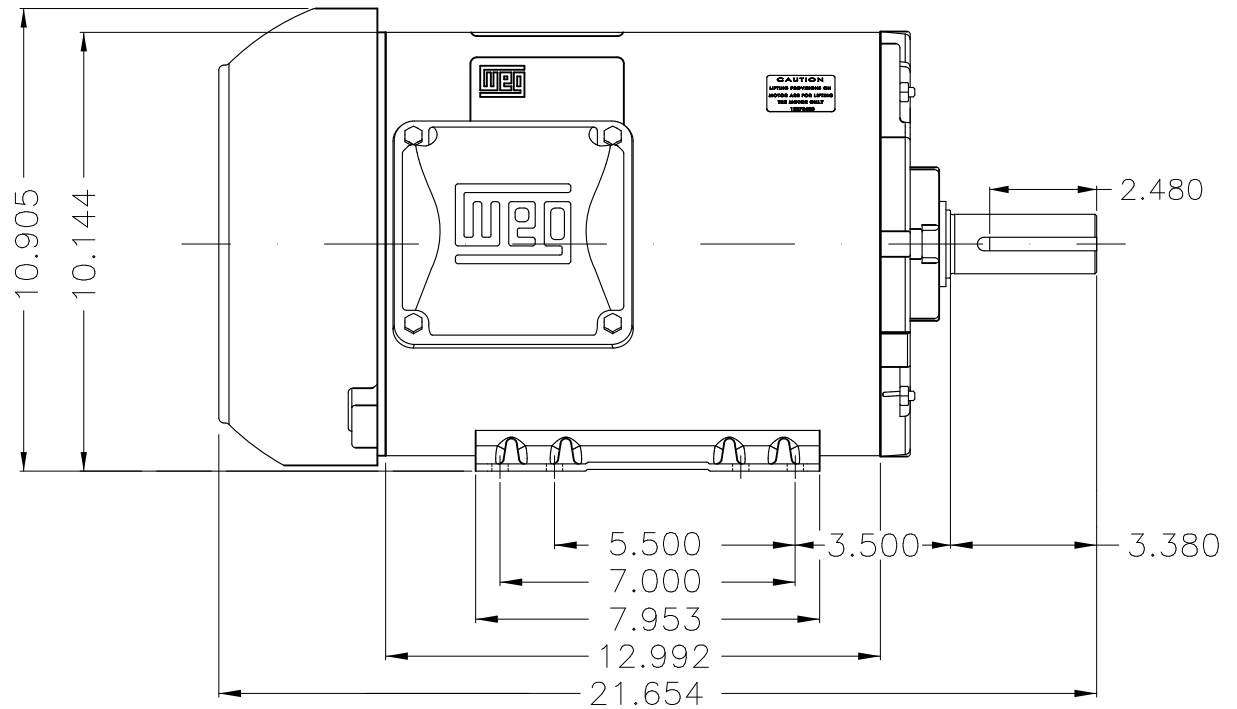

Dimensões em polegada
Dimensions in inches

THIS IS AN UPDATED REVISION, THE
PREVIOUS ONE MUST BE DISREGARDED.

Color Munsell N 1 matte black
Painting plan 207N
Mounting F-1/B3R(D)

ECM	LOC	SUMMARY OF MODIFICATIONS	EXECUTED	CHECKED	RELEASED	DATE	VER
EXECUTED	USERADMIN	THREE P. MOTOR TEFC ROLLED STEEL NEMA P.					
CHECKED		FRAME 213/5T IP55 TEFC					
RELEASED		WEG code: 12675397					
REL DT	24.07.2017	WMO Jaragua do Sul	Product Engineering	SHEET	1 / 1		

10 HP 02 Poles 60Hz

A

ZME A3