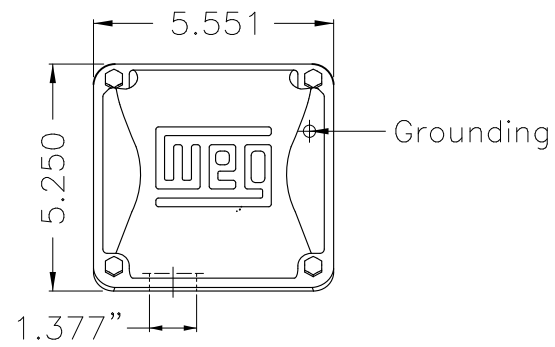

Dimensões em polegada
Dimensions in inches

THIS IS AN UPDATED REVISION, THE
PREVIOUS ONE MUST BE DISREGARDED.

Color Munsell N 1 matte black
Painting plan 207N
Mounting F-1/B3R(D)

ECM	LOC	SUMMARY OF MODIFICATIONS	EXECUTED	CHECKED	RELEASED	DATE	VER
EXECUTED	USERADMIN	THREE P. MOTOR TEFC ROLLED STEEL NEMA P.					
CHECKED		FRAME 213/5T IP55 TEFC					
RELEASED		WEG code: 12675397					
REL DT	24.07.2017	WMO Jaragua do Sul	Product Engineering	SHEET	1 / 1		