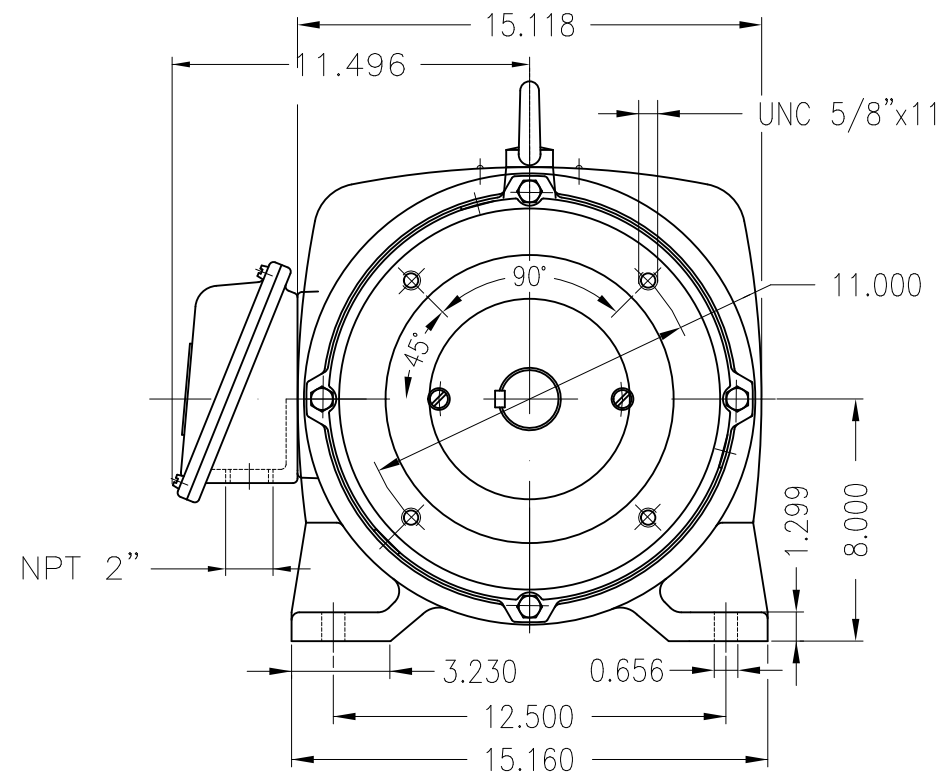

Dimensões em polegada
Dimensions in inches

THIS IS AN UPDATED REVISION, THE
PREVIOUS ONE MUST BE DISREGARDED.

Grounding for leads 5.2–35 mm² / 10–2 AWG

- Brush holder Kit AEGIS internal DE
- Bearing cap
- Color RAL 5009
- Painting plan 203A
- Mounting B34R(D)

| ECM | LOC | SUMMARY OF MODIFICATIONS | | | EXECUTED | CHECKED | RELEASED | DATE | VER |
|----------|------------|--------------------------|-------------------------------|---------------------|----------|---------|----------|------|-----|
| EXECUTED | USERADMIN | | THREE PHASE NEMA P. EFF MOTOR | | | | | | |
| CHECKED | | | FRAME 324TC IP23 ODP | | | | | | |
| RELEASED | | | WEG code: 13218226 | | | | | | |
| REL DT | 24.07.2017 | WMO | Jaragua do Sul | Product Engineering | SHEET | 1 / 1 | | | |

40 HP 04 Poles 60Hz

A