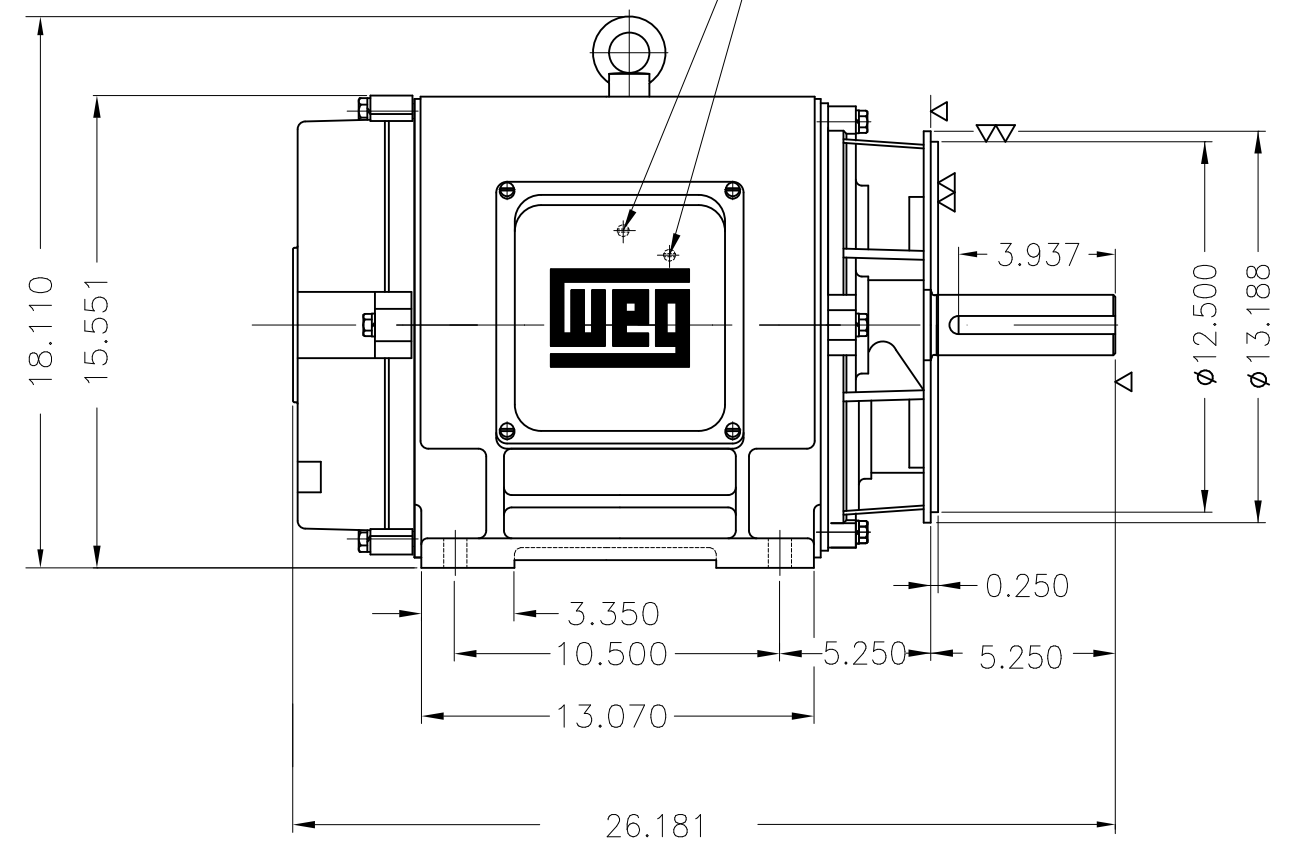

Dimensões em polegada
Dimensions in inches

THIS IS AN UPDATED REVISION, THE
PREVIOUS ONE MUST BE DISREGARDED.

Grounding for leads 5.2–35 mm² / 10–2 AWG

- Brush holder Kit AEGIS internal DE
- Bearing cap
- Color RAL 5009
- Painting plan 203A
- Mounting B34R(D)

| ECM | LOC | SUMMARY OF MODIFICATIONS | | | EXECUTED | CHECKED | RELEASED | DATE | VER |
|----------|------------|--------------------------|-------------------------------|---------------------|----------|---------|----------|------|-----|
| EXECUTED | USERADMIN | | THREE PHASE NEMA P. EFF MOTOR | | | | | | |
| CHECKED | | | FRAME 324TC IP23 ODP | | | | | | |
| RELEASED | | | WEG code: 13218226 | | | | | | |
| REL DT | 24.07.2017 | WMO | Jaragua do Sul | Product Engineering | SHEET | 1 / 1 | | | |

40 HP 04 Poles 60Hz

A