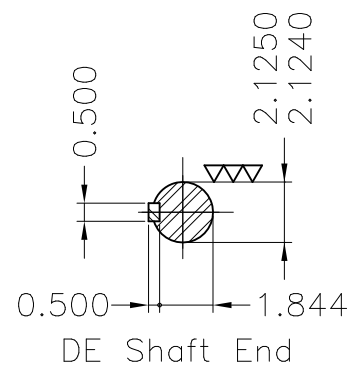

Dimensões em polegada
Dimensions in inches

THIS IS AN UPDATED REVISION, THE
PREVIOUS ONE MUST BE DISREGARDED.

Grounding for leads 5.2–35 mm² / 10–2 AWG

- Brush holder Kit AEGIS internal DE
- Bearing cap
- Color RAL 5009
- Painting plan 203A
- Mounting B34R(D)

| ECM | LOC | SUMMARY OF MODIFICATIONS | | | EXECUTED | CHECKED | RELEASED | DATE | VER |
|----------|------------|--------------------------|-------------------------------|---------------------|----------|---------|----------|------|-----|
| EXECUTED | USERADMIN | | THREE PHASE NEMA P. EFF MOTOR | | | | | | |
| CHECKED | | | FRAME 324TC IP23 ODP | | | | | | |
| RELEASED | | | WEG code: 13218226 | | | | | | |
| REL DT | 24.07.2017 | WMO | Jaragua do Sul | Product Engineering | SHEET | 1 / 1 | | | |

40 HP 04 Poles 60Hz

A