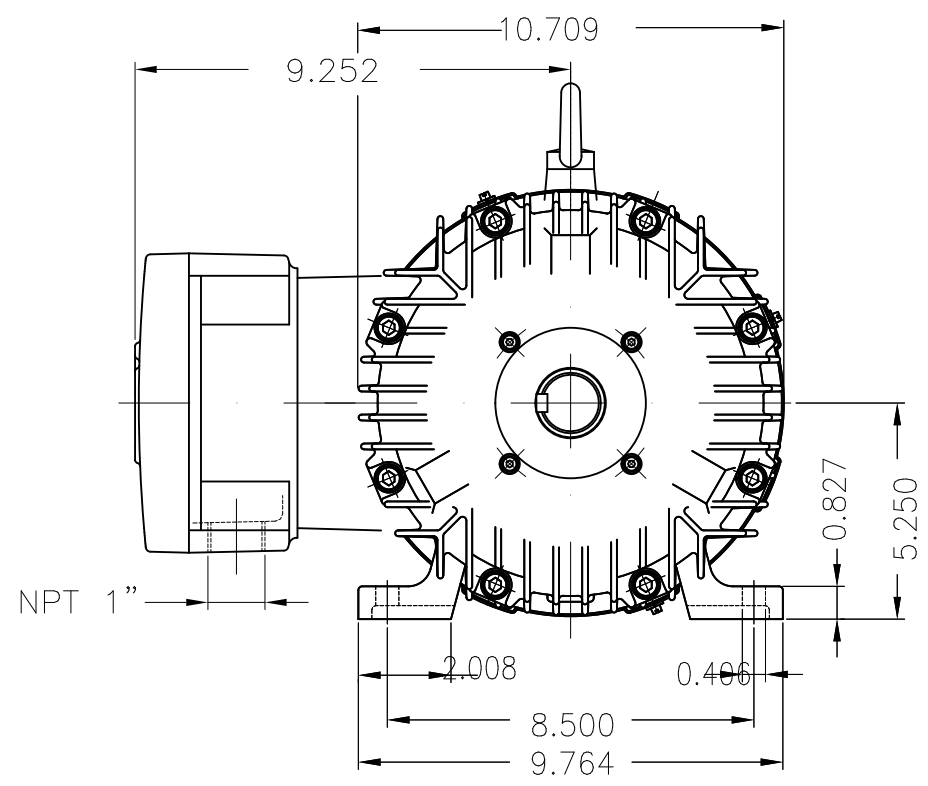

Dimensões em polegada
Dimensions in inches

THIS IS AN UPDATED REVISION, THE
PREVIOUS ONE MUST BE DISREGARDED.

Thermostats 130°C - alarm
Color RAL 5009
Painting plan 202P
Mounting B3R(D)

ECM	LOC	SUMMARY OF MODIFICATIONS	EXECUTED	CHECKED	RELEASED	DATE	VER
EXECUTED	USERADMIN	THREE PHASE EXPL. PROOF MOTOR NEMA P.EFF					
CHECKED		FRAME 213T IP55 TEFC					
RELEASED		WEG code: 11360217					
REL DT	24.07.2017	WMO Jaragua do Sul	Product Engineering	SHEET	1 / 1		

7.5 HP 04 Poles 60Hz

A