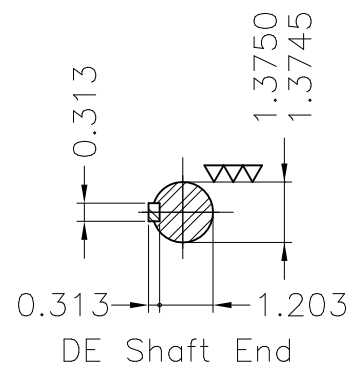

Dimensões em polegada
Dimensions in inches

THIS IS AN UPDATED REVISION, THE
PREVIOUS ONE MUST BE DISREGARDED.

Thermostats 130°C - alarm
Color RAL 5009
Painting plan 202P
Mounting B3R(D)

ECM	LOC	SUMMARY OF MODIFICATIONS	EXECUTED	CHECKED	RELEASED	DATE	VER
EXECUTED	USERADMIN	THREE PHASE EXPL. PROOF MOTOR NEMA P.EFF					
CHECKED		FRAME 213T IP55 TEFC					
RELEASED		WEG code: 11360217					
REL DT	24.07.2017	WMO Jaragua do Sul	Product Engineering	SHEET	1 / 1		

7.5 HP 04 Poles 60Hz

A