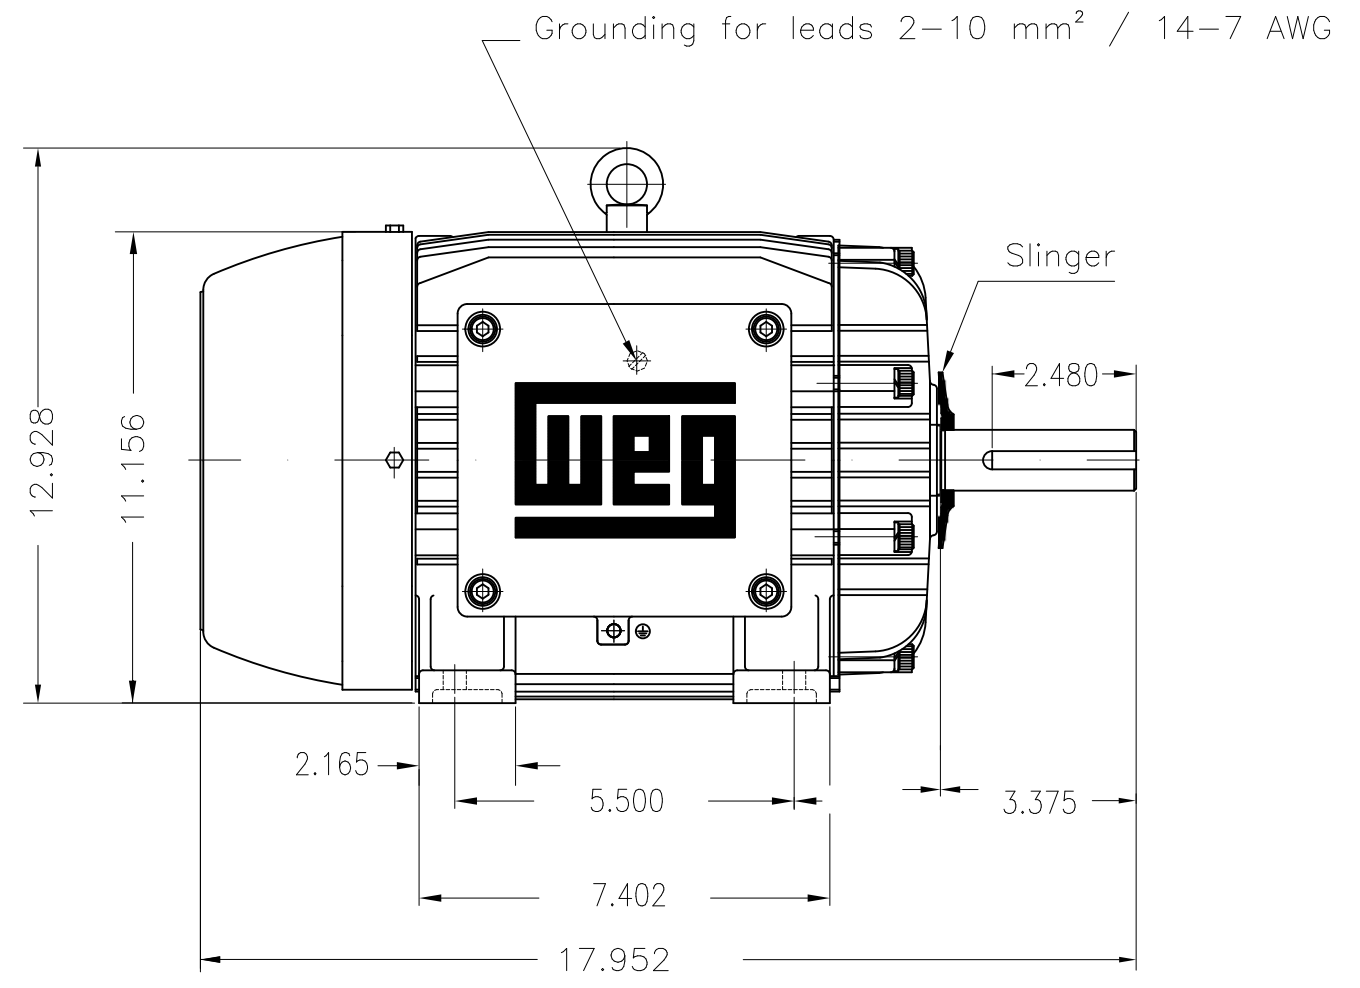

Dimensões em polegada
Dimensions in inches

THIS IS AN UPDATED REVISION, THE
PREVIOUS ONE MUST BE DISREGARDED.

Thermostats 130°C - alarm
Color RAL 5009
Painting plan 202P
Mounting B3R(D)

ECM	LOC	SUMMARY OF MODIFICATIONS	EXECUTED	CHECKED	RELEASED	DATE	VER
EXECUTED	USERADMIN	THREE PHASE EXPL. PROOF MOTOR NEMA P.EFF					
CHECKED		FRAME 213T IP55 TEFC					
RELEASED		WEG code: 11360217					
REL DT	24.07.2017	WMO Jaragua do Sul	Product Engineering	SHEET	1 / 1		

7.5 HP 04 Poles 60Hz

A