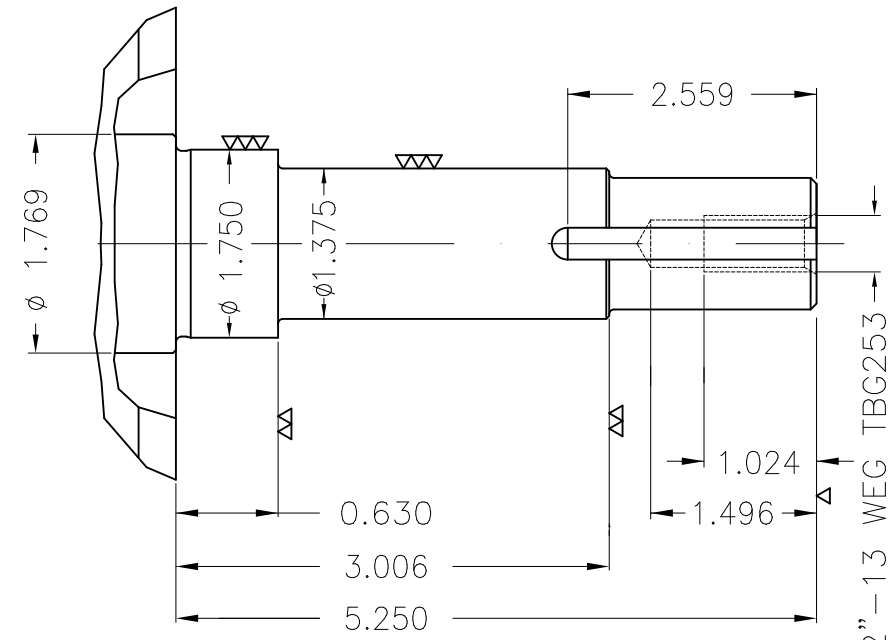

Dimensões em polegada
Dimensions in inches

THIS IS AN UPDATED REVISION, THE
PREVIOUS ONE MUST BE DISREGARDED.

Color Munsell N 1 matte black
Painting plan 207N
Mounting F-1/B34R(D)

ECM	LOC	SUMMARY OF MODIFICATIONS	EXECUTED	CHECKED	RELEASED	DATE	VER
EXECUTED	USERADMIN	THREE PHASE ODP ROLLED STEEL NEMA PREM.					
CHECKED		FRAME 254/6JM ODP					
RELEASED		WEG code: 12951402					
REL DT	24.07.2017	WMO Jaragua do Sul	Product Engineering	SHEET	1 / 1		

15 HP 04 Poles 60Hz