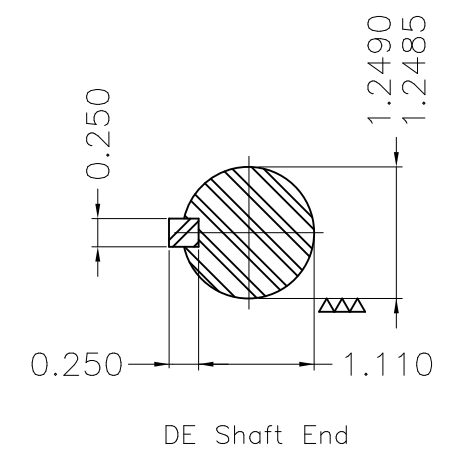

Dimensões em polegada
Dimensions in inches

THIS IS AN UPDATED REVISION, THE
PREVIOUS ONE MUST BE DISREGARDED.

Color Munsell N 1 matte black
Painting plan 207N
Mounting F-1/B34R(D)

ECM	LOC	SUMMARY OF MODIFICATIONS	EXECUTED	CHECKED	RELEASED	DATE	VER
EXECUTED	USERADMIN	THREE PHASE ODP ROLLED STEEL NEMA PREM.					
CHECKED		FRAME 254/6JM ODP					
RELEASED		WEG code: 12951402					
REL DT	24.07.2017	WMO Jaragua do Sul	Product Engineering	SHEET	1 / 1		

15 HP 04 Poles 60Hz