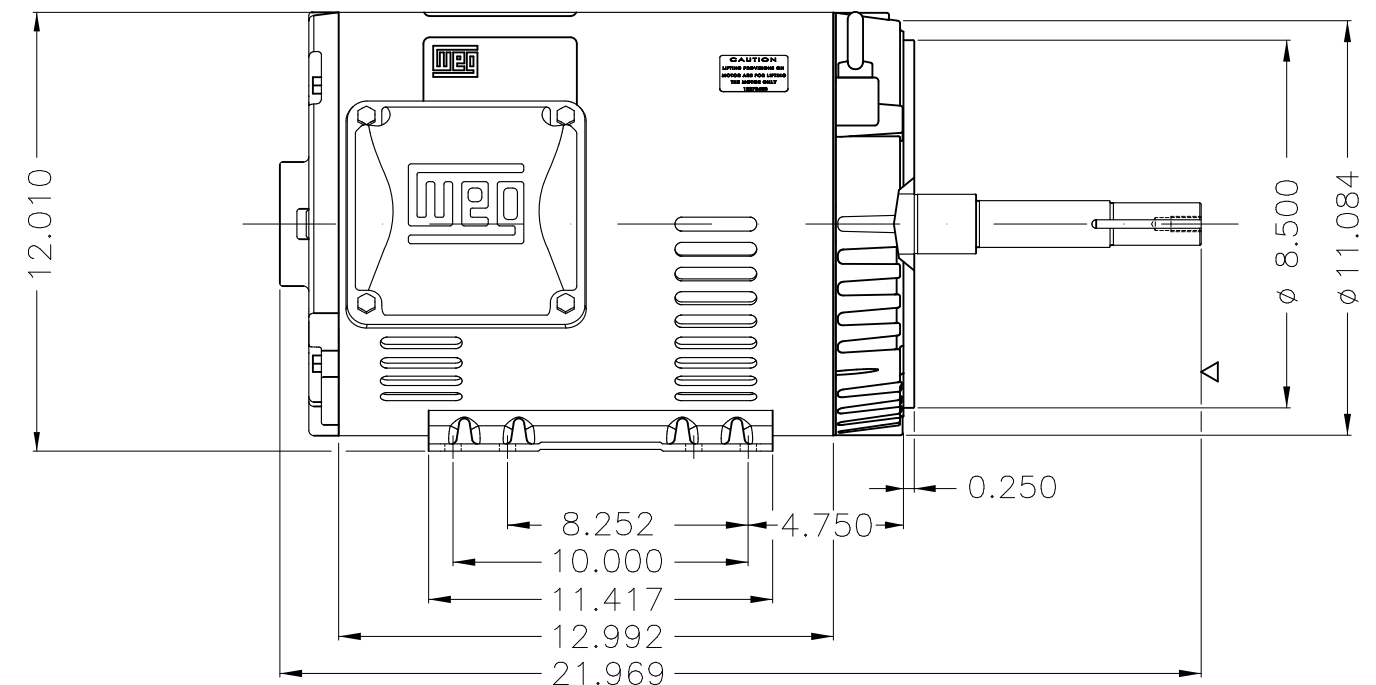

Dimensões em polegada
Dimensions in inches

THIS IS AN UPDATED REVISION, THE
PREVIOUS ONE MUST BE DISREGARDED.

Color Munsell N 1 matte black
Painting plan 207N
Mounting F-1/B34R(D)

ECM	LOC	SUMMARY OF MODIFICATIONS	EXECUTED	CHECKED	RELEASED	DATE	VER
EXECUTED	USERADMIN	THREE PHASE ODP ROLLED STEEL NEMA PREM.					
CHECKED		FRAME 254/6JM ODP					
RELEASED		WEG code: 12951402					
REL DT	24.07.2017	WMO Jaragua do Sul	Product Engineering	SHEET	1 / 1		

15 HP 04 Poles 60Hz