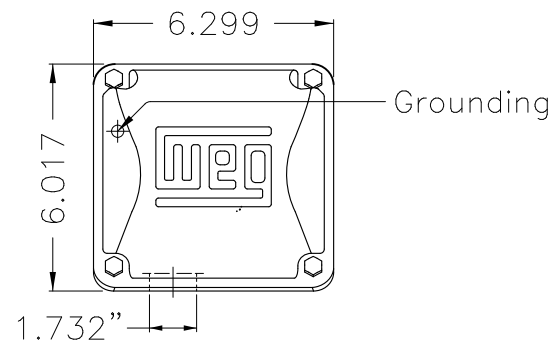

Dimensões em polegada
Dimensions in inches

THIS IS AN UPDATED REVISION, THE
PREVIOUS ONE MUST BE DISREGARDED.

Color Munsell N 1 matte black
Painting plan 207N
Mounting F-1/B34R(D)

ECM	LOC	SUMMARY OF MODIFICATIONS	EXECUTED	CHECKED	RELEASED	DATE	VER
EXECUTED	USERADMIN	THREE PHASE ODP ROLLED STEEL NEMA PREM.					
CHECKED		FRAME 254/6JM ODP					
RELEASED		WEG code: 12951402					
REL DT	24.07.2017	WMO Jaragua do Sul	Product Engineering	SHEET	1 / 1		

15 HP 04 Poles 60Hz