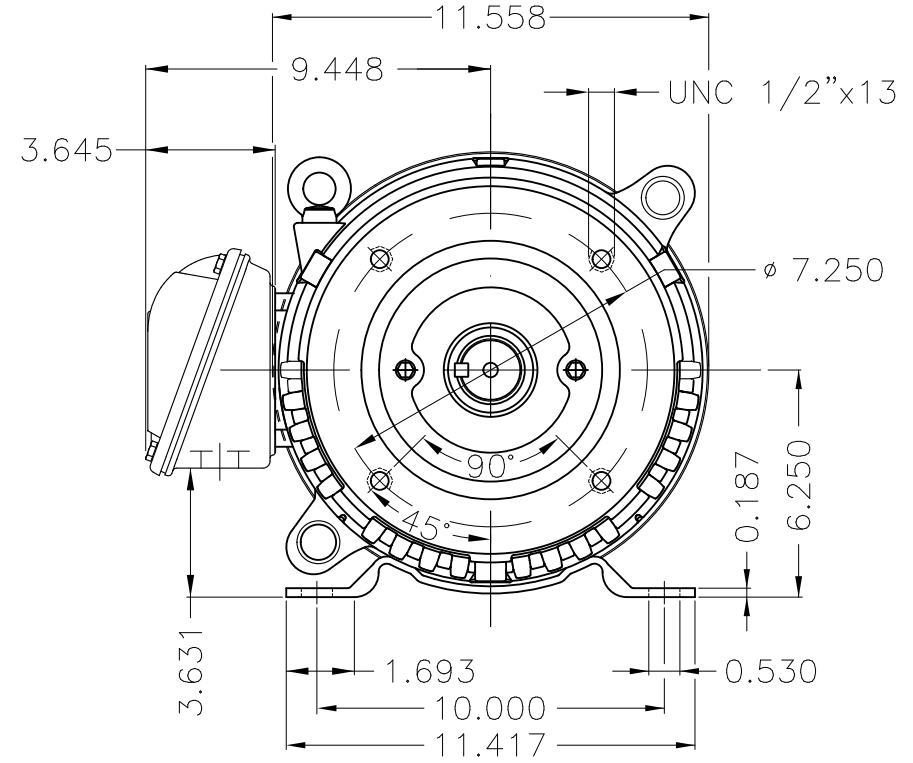

Dimensões em polegada
Dimensions in inches

THIS IS AN UPDATED REVISION, THE
PREVIOUS ONE MUST BE DISREGARDED.

Color Munsell N 1 matte black
Painting plan 207N
Mounting F-1/B34R(D)

ECM	LOC	SUMMARY OF MODIFICATIONS	EXECUTED	CHECKED	RELEASED	DATE	VER
EXECUTED	USERADMIN	THREE PHASE ODP ROLLED STEEL NEMA PREM.					
CHECKED		FRAME 254/6JM ODP					
RELEASED		WEG code: 12951402					
REL DT	24.07.2017	WMO Jaragua do Sul	Product Engineering	SHEET	1 / 1		

15 HP 04 Poles 60Hz