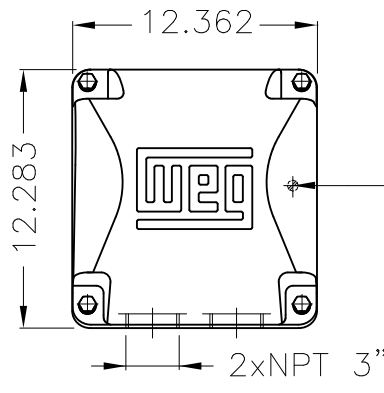

Dimensões em polegada
Dimensions in inches

THIS IS AN UPDATED REVISION, THE
PREVIOUS ONE MUST BE DISREGARDED.

Grounding for leads 35-70 mm² / 1-2/0 AWG

Main terminal box

Grounding for leads 25-185 mm² / 3AWG-350MCM

Center hole
DUNC 3/4"-10 WEG TBG12

DE Shaft End

Aluminum fan
Color RAL 9010
Painting plan 203A
Mounting B3L(E)

ECM	LOC	SUMMARY OF MODIFICATIONS			EXECUTED	CHECKED	RELEASED	DATE	VER
EXECUTED	USERADMIN	 THREE PHASE W22 MOTOR CATEGORIA D FRAME 444/5T IP55 TEFC WEG code: 12782232							
CHECKED									
RELEASED									
REL DT	24.07.2017		WMO	Jaragua do Sul	Product Engineering	SHEET	1 / 1		