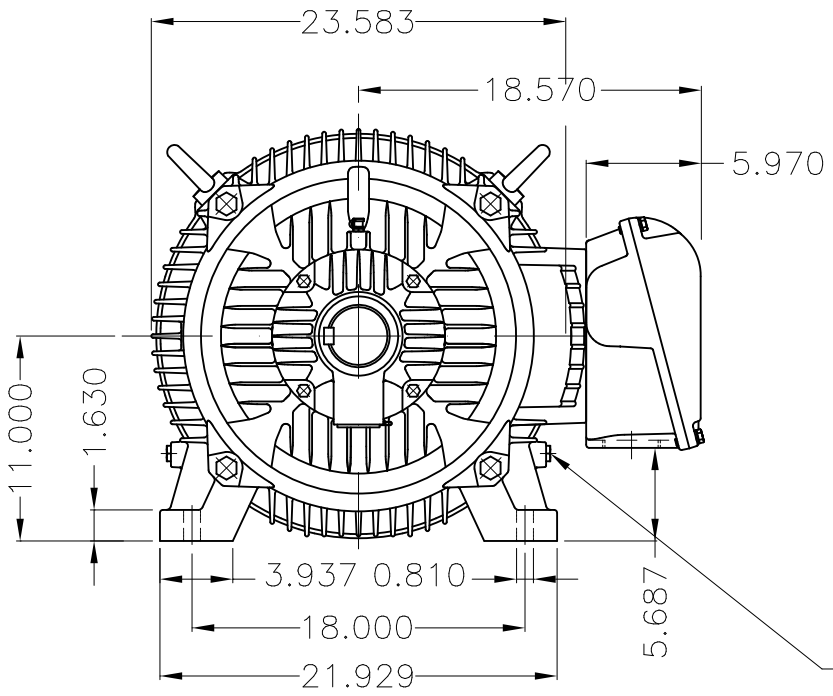

Dimensões em polegada
Dimensions in inches

THIS IS AN UPDATED REVISION, THE
PREVIOUS ONE MUST BE DISREGARDED.

Grounding for leads 35-70 mm² / 1-2/0 AWG

Main terminal box

Grounding for leads 25-185 mm² / 3AWG-350MCM

Center hole
DUNC 3/4"-10 WEG TBG12

DE Shaft End

Aluminum fan
Color RAL 9010
Painting plan 203A
Mounting B3L(E)

ECM	LOC	SUMMARY OF MODIFICATIONS			EXECUTED	CHECKED	RELEASED	DATE	VER
EXECUTED	USERADMIN	 THREE PHASE W22 MOTOR CATEGORIA D FRAME 444/5T IP55 TEFC WEG code: 12782232							
CHECKED									
RELEASED									
REL DT	24.07.2017		WMO	Jaragua do Sul	Product Engineering	SHEET	1 / 1		

75 HP 06 Poles 60Hz

A

ZME A3