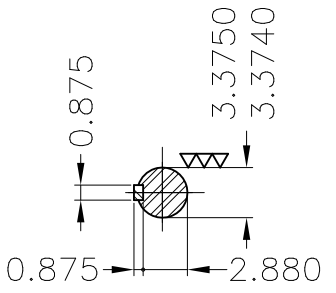

Dimensões em polegada
Dimensions in inches

THIS IS AN UPDATED REVISION, THE
PREVIOUS ONE MUST BE DISREGARDED.

Grounding for leads 35-70 mm² / 1-2/0 AWG

Main terminal box

Grounding for leads 25-185 mm² / 3AWG-350MCM

Center hole
DUNC 3/4"-10 WEG TBG12

DE Shaft End

Aluminum fan
Color RAL 9010
Painting plan 203A
Mounting B3L(E)

ECM	LOC	SUMMARY OF MODIFICATIONS			EXECUTED	CHECKED	RELEASED	DATE	VER
EXECUTED	USERADMIN	 THREE PHASE W22 MOTOR CATEGORIA D FRAME 444/5T IP55 TEFC WEG code: 12782232							
CHECKED									
RELEASED									
REL DT	24.07.2017		WMO	Jaragua do Sul	Product Engineering	SHEET	1 / 1		