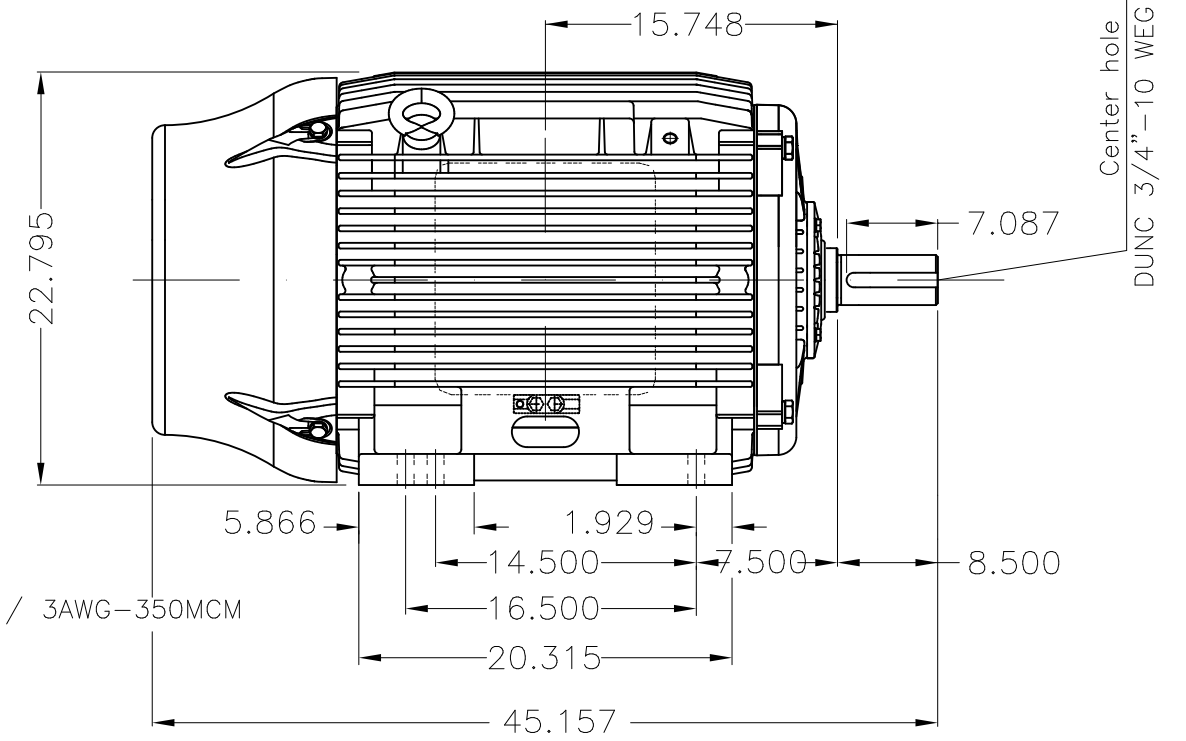

Dimensões em polegada
Dimensions in inches

THIS IS AN UPDATED REVISION, THE
PREVIOUS ONE MUST BE DISREGARDED.

Grounding for leads 35-70 mm² / 1-2/0 AWG

Main terminal box

Grounding for leads 25-185 mm² / 3AWG-350MCM

Center hole
DUNC 3/4"-10 WEG TBG12

DE Shaft End

Aluminum fan
Color RAL 9010
Painting plan 203A
Mounting B3L(E)

ECM	LOC	SUMMARY OF MODIFICATIONS			EXECUTED	CHECKED	RELEASED	DATE	VER
EXECUTED	USERADMIN	 THREE PHASE W22 MOTOR CATEGORIA D FRAME 444/5T IP55 TEFC WEG code: 12782232							
CHECKED									
RELEASED									
REL DT	24.07.2017		WMO	Jaragua do Sul	Product Engineering	SHEET	1 / 1		