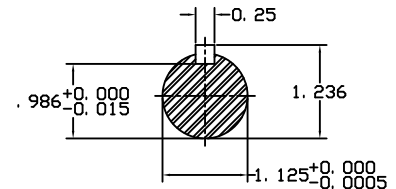

DATE
SEPT. 30, 2011
CATALOG NO.
HB0018

OUTLINE DIMENSIONS
3-PHASE INDUCTION MOTOR

MOTOR TYPE:
AEHH8B
FRAME NO. 182T

Pole	HP	KW	Hz	VOLT	Syn. Speed RPM
8	1	0.7	60	460	900

Ins	Rating	Dimension in	Approx Weight	Bearings
F	CONT.	inches	84 lbs.	DE: 6306ZC35C NDE: 6306ZC35C

Totally Enclosed Fan-Cooled Type. Squirrel-Cage Rotor.

DWN.	胡峰誠	11.12.98
CHKD.	羅清水	11.23.98
APPD.	黃友伯	11.23.98

TECO Westinghouse

DWG NO.
31049HB891000