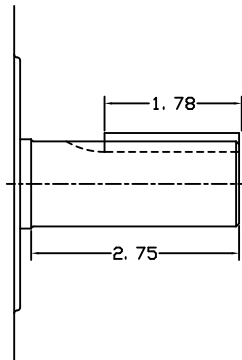

DATE
SEPT. 30, 2011
CATALOG NO.
HB0018

OUTLINE DIMENSIONS
3-PHASE INDUCTION MOTOR

MOTOR TYPE:
AEHH8B
FRAME NO. 182T

Pole	HP	KW	Hz	VOLT	Syn. Speed RPM
8	1	0.7	60	460	900

Ins	Rating	Dimension in	Approx Weight	Bearings
F	CONT.	inches	84 lbs.	DE: 6306ZC35C NDE: 6306ZC35C

Totally Enclosed Fan-Cooled Type. Squirrel-Cage Rotor.

DWN.	胡峰誠	11.12.98
CHKD.	羅清水	11.23.98
APPD.	黃友伯	11.23.98

TECO Westinghouse

DWG NO.
31049HB891000