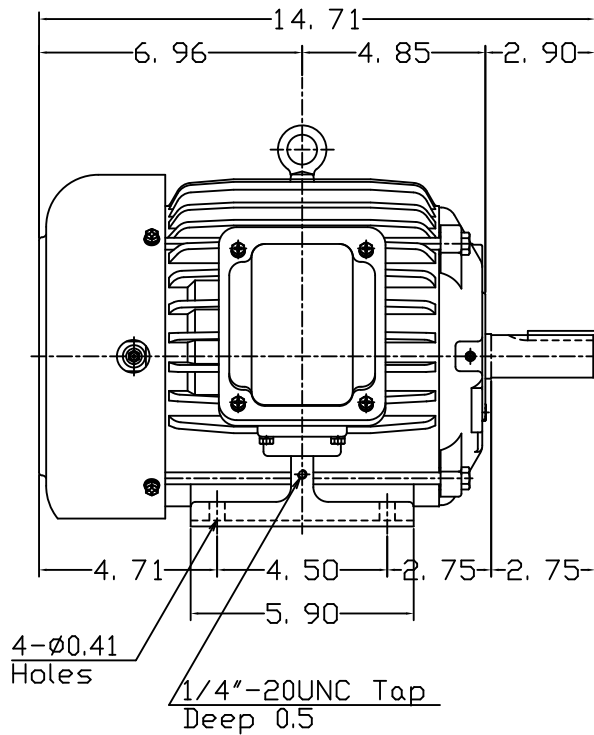

DATE
SEPT. 30, 2011
CATALOG NO.
HB0018

OUTLINE DIMENSIONS
3-PHASE INDUCTION MOTOR

MOTOR TYPE:
AEHH8B
FRAME NO. 182T

Pole	HP	KW	Hz	VOLT	Syn. Speed RPM
8	1	0.7	60	460	900

Ins	Rating	Dimension in	Approx Weight	Bearings
F	CONT.	inches	84 lbs.	DE: 6306ZC35C NDE: 6306ZC35C

Totally Enclosed Fan-Cooled Type. Squirrel-Cage Rotor.

DWN.	胡峰誠	11.12.98
CHKD.	羅清水	11.23.98
APPD.	黃友伯	11.23.98

TECO Westinghouse

DWG NO.
31049HB891000