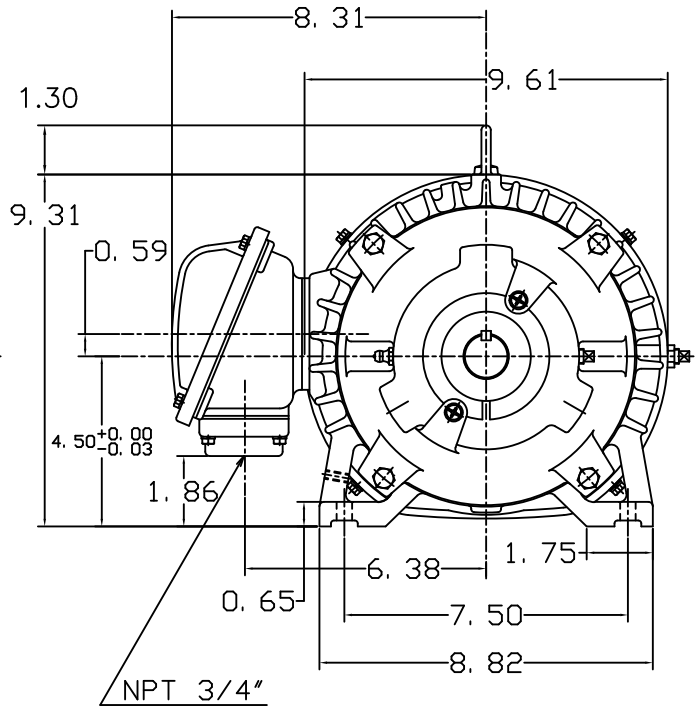

DATE
SEPT. 30, 2011
CATALOG NO.
HB0018

OUTLINE DIMENSIONS
3-PHASE INDUCTION MOTOR

MOTOR TYPE:
AEHH8B
FRAME NO. 182T

Pole	HP	KW	Hz	VOLT	Syn. Speed RPM
8	1	0.7	60	460	900

Ins	Rating	Dimension in	Approx Weight	Bearings
F	CONT.	inches	84 lbs.	DE: 6306ZC35C NDE: 6306ZC35C

Totally Enclosed Fan-Cooled Type. Squirrel-Cage Rotor.

DWN.	胡峰誠	11.12.98
CHKD.	羅清水	11.23.98
APPD.	黃友伯	11.23.98

TECO Westinghouse

DWG NO.
31049HB891000