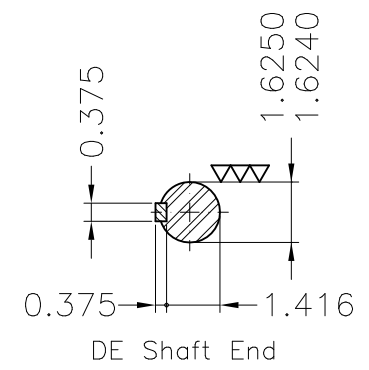

Dimensões em polegada
Dimensions in inches

THIS IS AN UPDATED REVISION, THE
PREVIOUS ONE MUST BE DISREGARDED.

Color Munsell N 1 matte black
Painting plan 207N
Mounting F-1/B3R(D)

ECM	LOC	SUMMARY OF MODIFICATIONS	EXECUTED	CHECKED	RELEASED	DATE	VER
EXECUTED	USERADMIN	 THREE P. MOTOR TEFC ROLLED STEEL NEMA P. FRAME 254/6T IP55 TEFC WEG code: 12692798					
CHECKED							
RELEASED							
REL DT	24.07.2017	WMO Jaragua do Sul	Product Engineering	SHEET	1 / 1		

20 HP 04 Poles 60Hz

A