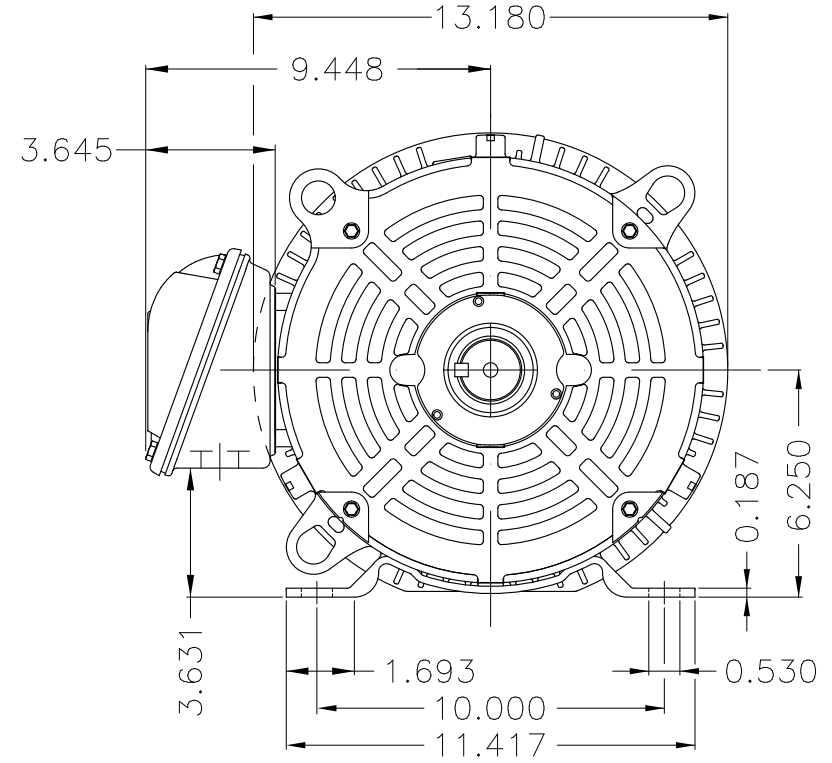

Dimensões em polegada
Dimensions in inches

THIS IS AN UPDATED REVISION, THE
PREVIOUS ONE MUST BE DISREGARDED.

Color Munsell N 1 matte black
Painting plan 207N
Mounting F-1/B3R(D)

ECM	LOC	SUMMARY OF MODIFICATIONS	EXECUTED	CHECKED	RELEASED	DATE	VER
EXECUTED	USERADMIN	 THREE P. MOTOR TEFC ROLLED STEEL NEMA P. FRAME 254/6T IP55 TEFC WEG code: 12692798					
CHECKED							
RELEASED							
REL DT	24.07.2017	WMO Jaragua do Sul	Product Engineering	SHEET	1 / 1		

20 HP 04 Poles 60Hz

A