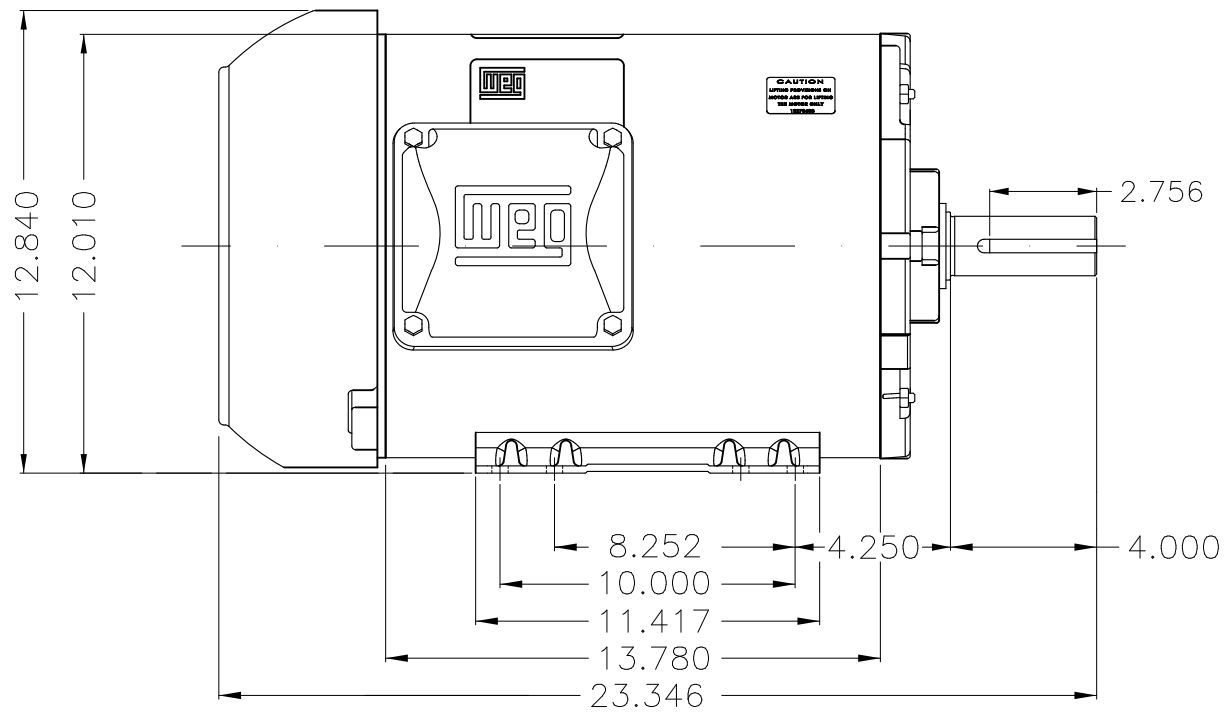

Dimensões em polegada
Dimensions in inches

THIS IS AN UPDATED REVISION, THE
PREVIOUS ONE MUST BE DISREGARDED.

Color Munsell N 1 matte black
Painting plan 207N
Mounting F-1/B3R(D)

ECM	LOC	SUMMARY OF MODIFICATIONS	EXECUTED	CHECKED	RELEASED	DATE	VER
EXECUTED	USERADMIN	 THREE P. MOTOR TEFC ROLLED STEEL NEMA P. FRAME 254/6T IP55 TEFC WEG code: 12692798					
CHECKED							
RELEASED							
REL DT	24.07.2017	WMO Jaragua do Sul	Product Engineering	SHEET	1 / 1		

20 HP 04 Poles 60Hz

A