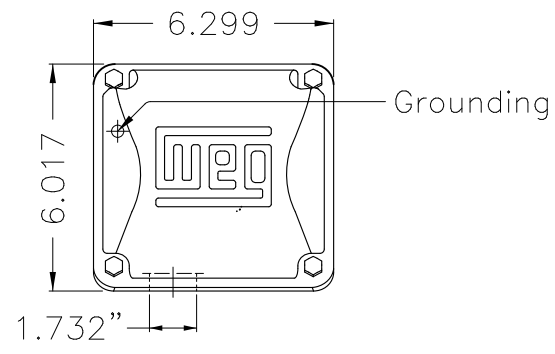

Dimensões em polegada
Dimensions in inches

THIS IS AN UPDATED REVISION, THE
PREVIOUS ONE MUST BE DISREGARDED.

Color Munsell N 1 matte black
Painting plan 207N
Mounting F-1/B3R(D)

ECM	LOC	SUMMARY OF MODIFICATIONS	EXECUTED	CHECKED	RELEASED	DATE	VER
EXECUTED	USERADMIN	 THREE P. MOTOR TEFC ROLLED STEEL NEMA P. FRAME 254/6T IP55 TEFC WEG code: 12692798					
CHECKED							
RELEASED							
REL DT	24.07.2017	WMO Jaragua do Sul	Product Engineering	SHEET	1 / 1		

20 HP 04 Poles 60Hz

A