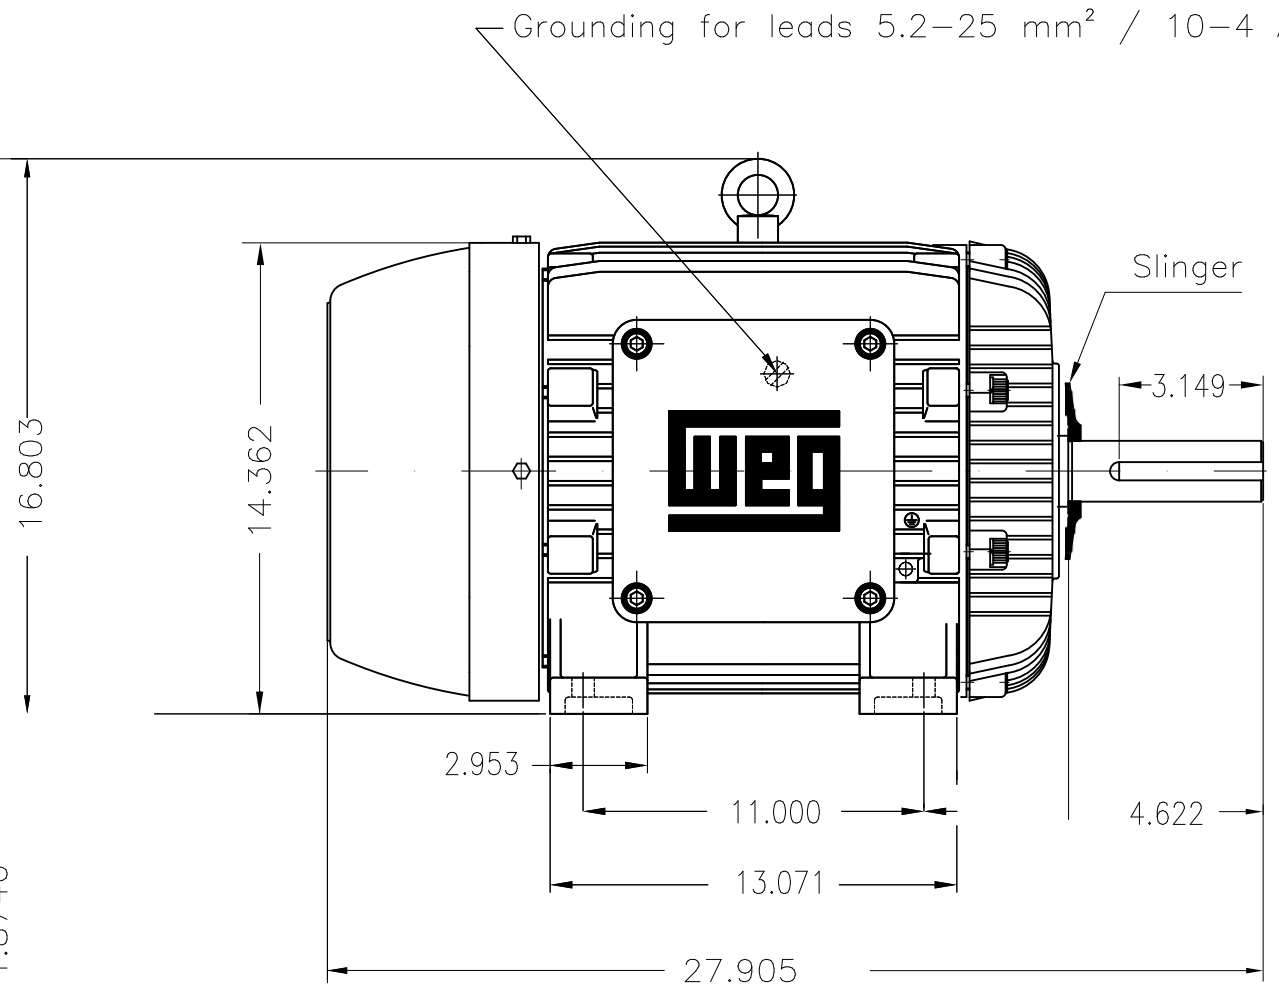

Dimensões em polegada
Dimensions in inches

THIS IS AN UPDATED REVISION, THE
PREVIOUS ONE MUST BE DISREGARDED.

Thermostats 130°C - alarm
Color RAL 5009
Painting plan 202P
Mounting B3R(D)

ECM	LOC	SUMMARY OF MODIFICATIONS	EXECUTED	CHECKED	RELEASED	DATE	VER
EXECUTED	USERADMIN	THREE PHASE EXPL. PROOF MOTOR NEMA P.EFF					
CHECKED		FRAME 286T IP55 TEFC					
RELEASED		WEG code: 11342405					
REL DT	24.07.2017	WMO Jaragua do Sul	Product Engineering	SHEET	1 / 1		

30 HP 04 Poles 60Hz