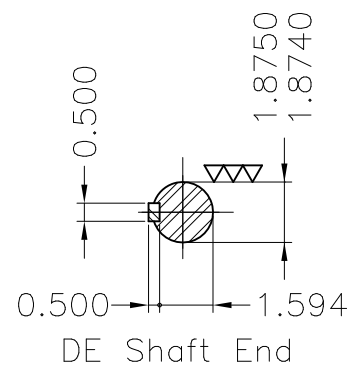

Dimensões em polegada
Dimensions in inches

THIS IS AN UPDATED REVISION, THE
PREVIOUS ONE MUST BE DISREGARDED.

Thermostats 130°C - alarm
Color RAL 5009
Painting plan 202P
Mounting B3R(D)

ECM	LOC	SUMMARY OF MODIFICATIONS	EXECUTED	CHECKED	RELEASED	DATE	VER
EXECUTED	USERADMIN	THREE PHASE EXPL. PROOF MOTOR NEMA P.EFF					
CHECKED		FRAME 286T IP55 TEFC					
RELEASED		WEG code: 11342405					
REL DT	24.07.2017	WMO Jaragua do Sul	Product Engineering	SHEET	1 / 1		

30 HP 04 Poles 60Hz