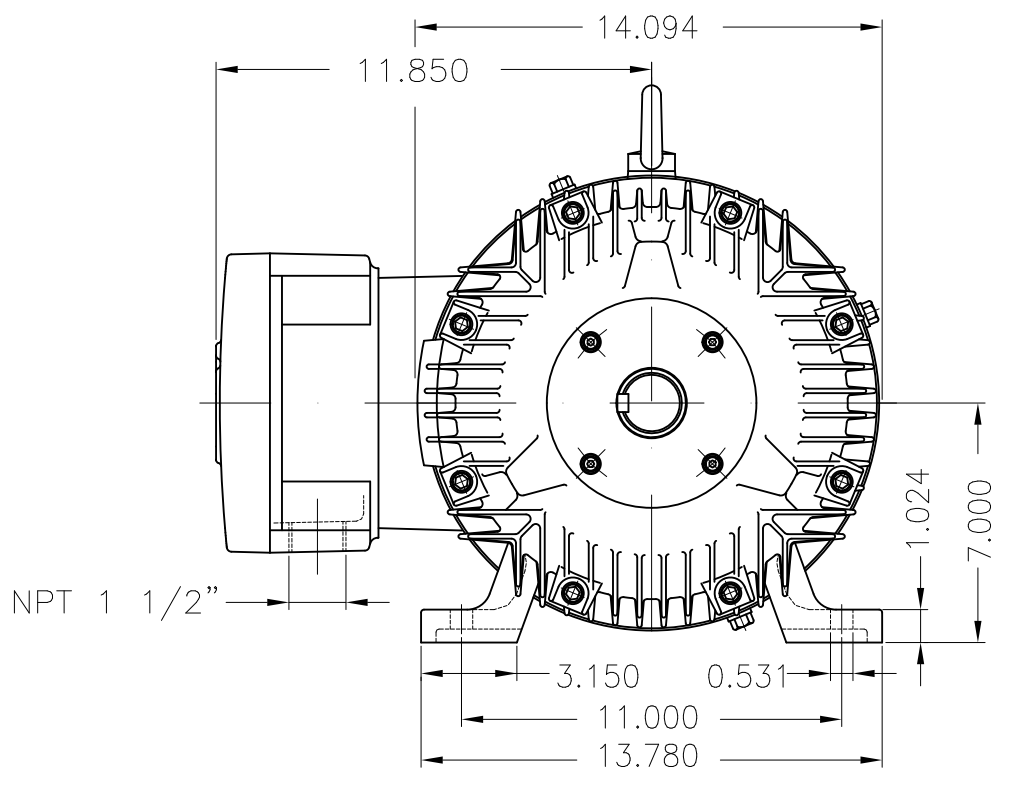

Dimensões em polegada
Dimensions in inches

THIS IS AN UPDATED REVISION, THE
PREVIOUS ONE MUST BE DISREGARDED.

Thermostats 130°C - alarm
Color RAL 5009
Painting plan 202P
Mounting B3R(D)

ECM	LOC	SUMMARY OF MODIFICATIONS	EXECUTED	CHECKED	RELEASED	DATE	VER
EXECUTED	USERADMIN	THREE PHASE EXPL. PROOF MOTOR NEMA P.EFF					
CHECKED		FRAME 286T IP55 TEFC					
RELEASED		WEG code: 11342405					
REL DT	24.07.2017	WMO Jaragua do Sul	Product Engineering	SHEET	1 / 1		

30 HP 04 Poles 60Hz