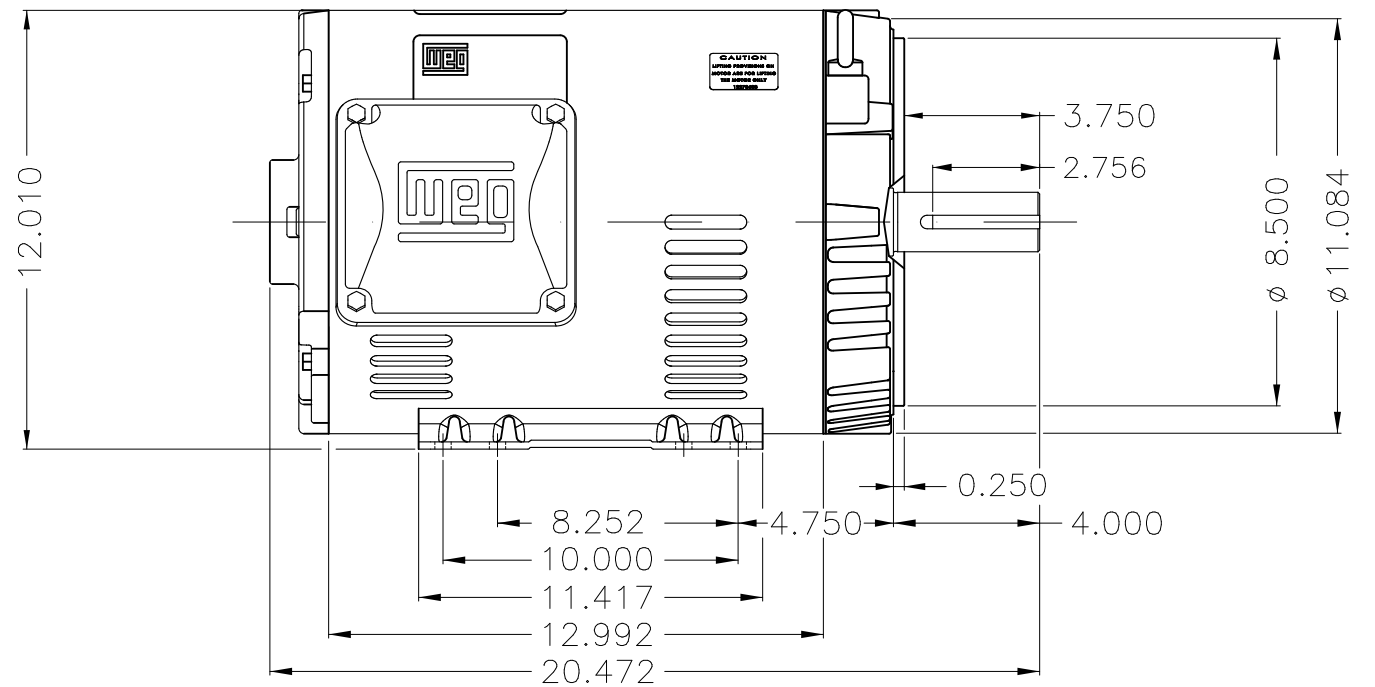

Dimensões em polegada
Dimensions in inches

THIS IS AN UPDATED REVISION, THE
PREVIOUS ONE MUST BE DISREGARDED.

Color Munsell N 1 matte black
Painting plan 207N
Mounting F-1/B34R(D)

ECM	LOC	SUMMARY OF MODIFICATIONS	EXECUTED	CHECKED	RELEASED	DATE	VER
EXECUTED	USERADMIN	THREE PHASE ODP ROLLED STEEL NEMA PREM.					
CHECKED		FRAME 254/6TC ODP					
RELEASED		WEG code: 12706983					
REL DT	24.07.2017	WMO Jaragua do Sul	Product Engineering	SHEET	1 / 1		

20 HP 02 Poles 60Hz

A