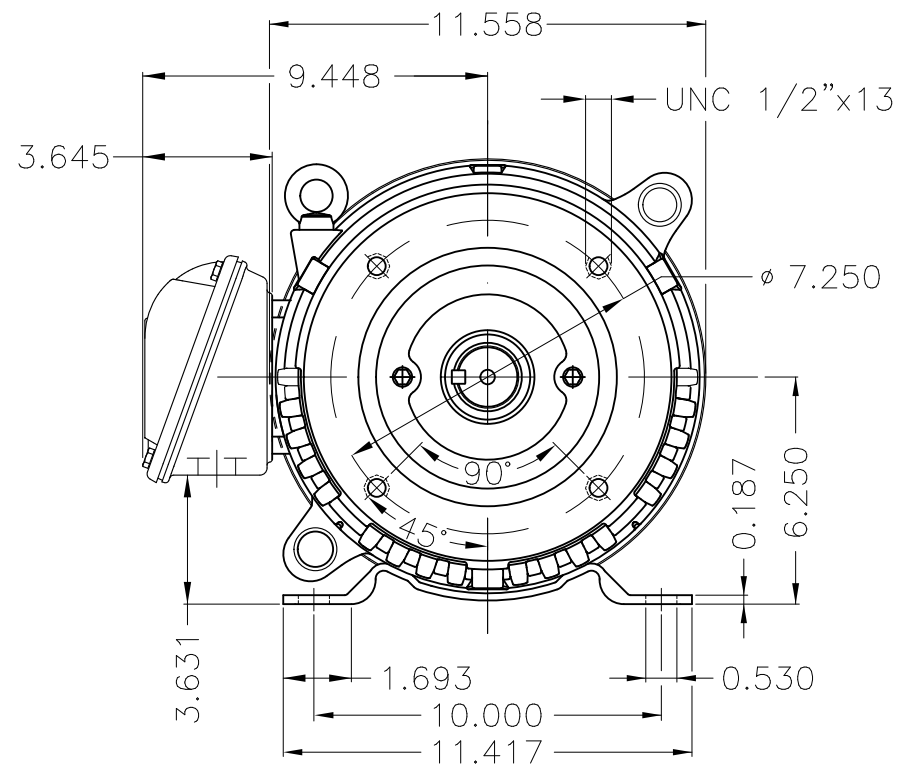

Dimensões em polegada
Dimensions in inches

THIS IS AN UPDATED REVISION, THE
PREVIOUS ONE MUST BE DISREGARDED.

Color Munsell N 1 matte black
Painting plan 207N
Mounting F-1/B34R(D)

ECM	LOC	SUMMARY OF MODIFICATIONS	EXECUTED	CHECKED	RELEASED	DATE	VER
EXECUTED	USERADMIN	THREE PHASE ODP ROLLED STEEL NEMA PREM.					
CHECKED		FRAME 254/6TC ODP					
RELEASED		WEG code: 12706983					
REL DT	24.07.2017	WMO Jaragua do Sul	Product Engineering	SHEET	1 / 1		

20 HP 02 Poles 60Hz

A