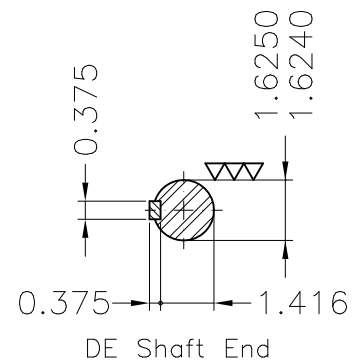

Dimensões em polegada
Dimensions in inches

THIS IS AN UPDATED REVISION, THE
PREVIOUS ONE MUST BE DISREGARDED.

Color Munsell N 1 matte black
Painting plan 207N
Mounting F-1/B34R(D)

ECM	LOC	SUMMARY OF MODIFICATIONS	EXECUTED	CHECKED	RELEASED	DATE	VER
EXECUTED	USERADMIN	THREE PHASE ODP ROLLED STEEL NEMA PREM.					
CHECKED		FRAME 254/6TC ODP					
RELEASED		WEG code: 12706983					
REL DT	24.07.2017	WMO Jaragua do Sul	Product Engineering	SHEET	1 / 1		

20 HP 02 Poles 60Hz

A