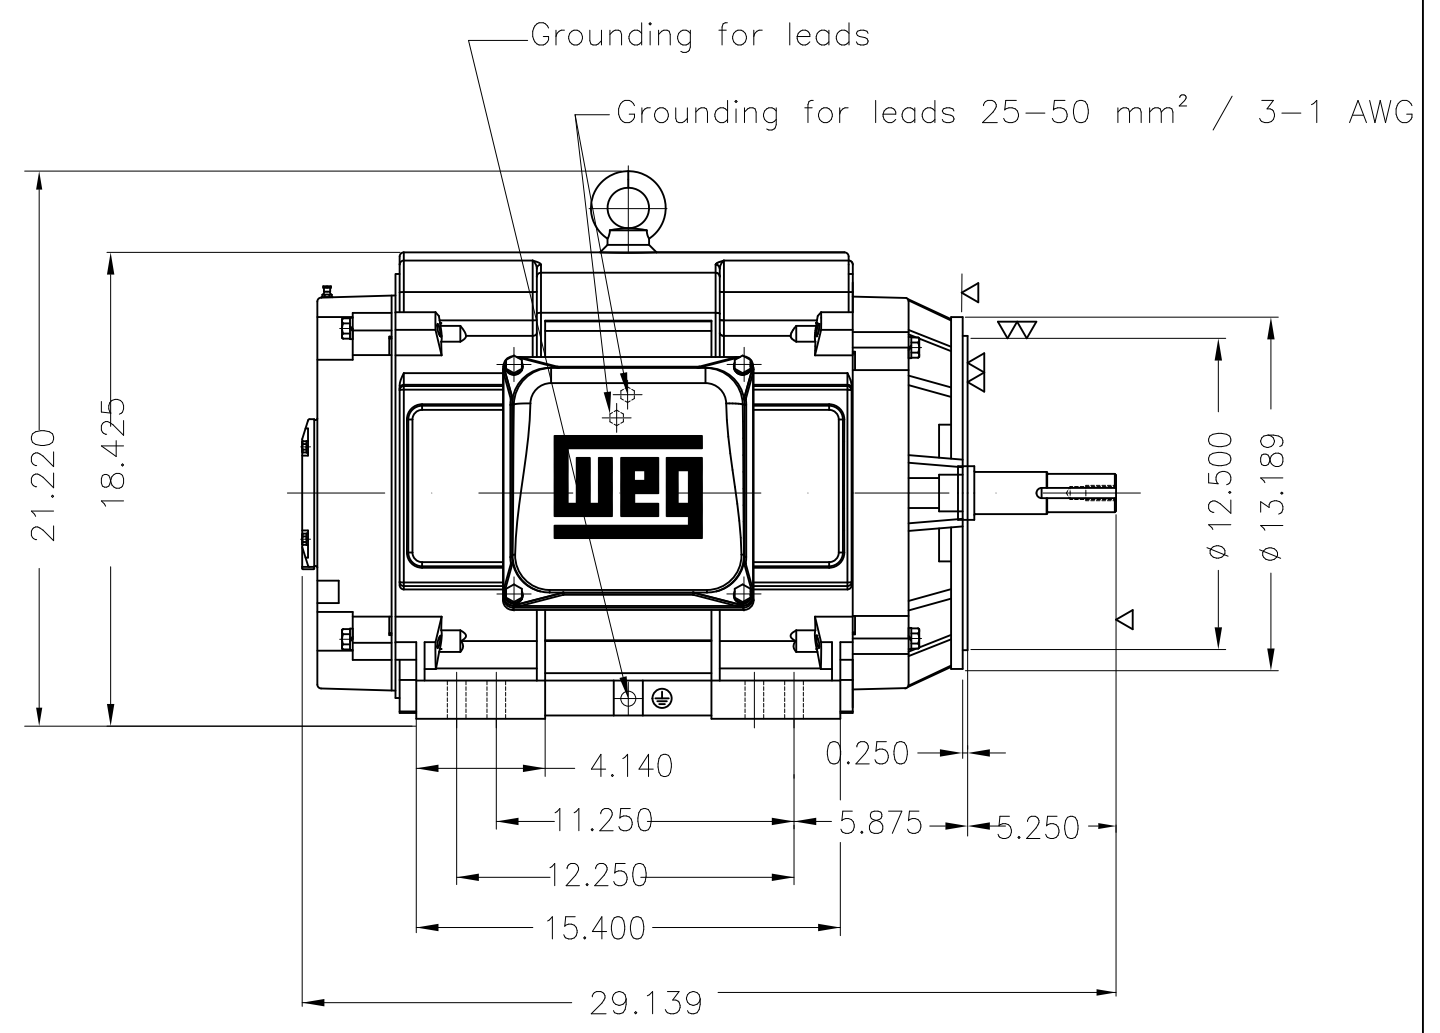

Dimensões em polegada
Dimensions in inches

THIS IS AN UPDATED REVISION, THE
PREVIOUS ONE MUST BE DISREGARDED.

EUNC 1/2"-13 WEG TBG253

Color RAL 5009
Painting plan 203A
Mounting B34R(D)

ECM	LOC	SUMMARY OF MODIFICATIONS	EXECUTED	CHECKED	RELEASED	DATE	VER
EXECUTED	USERADMIN	THREE PHASE PREMIUM EFFICIENCY					
CHECKED		FRAME 364/5JM IP23 ODP					
RELEASED		WEG code: 12712315					
REL DT	24.07.2017	WMO Jaraguá do Sul	Product Engineering	SHEET	1 / 1		

75 HP 04 Poles 60Hz

A