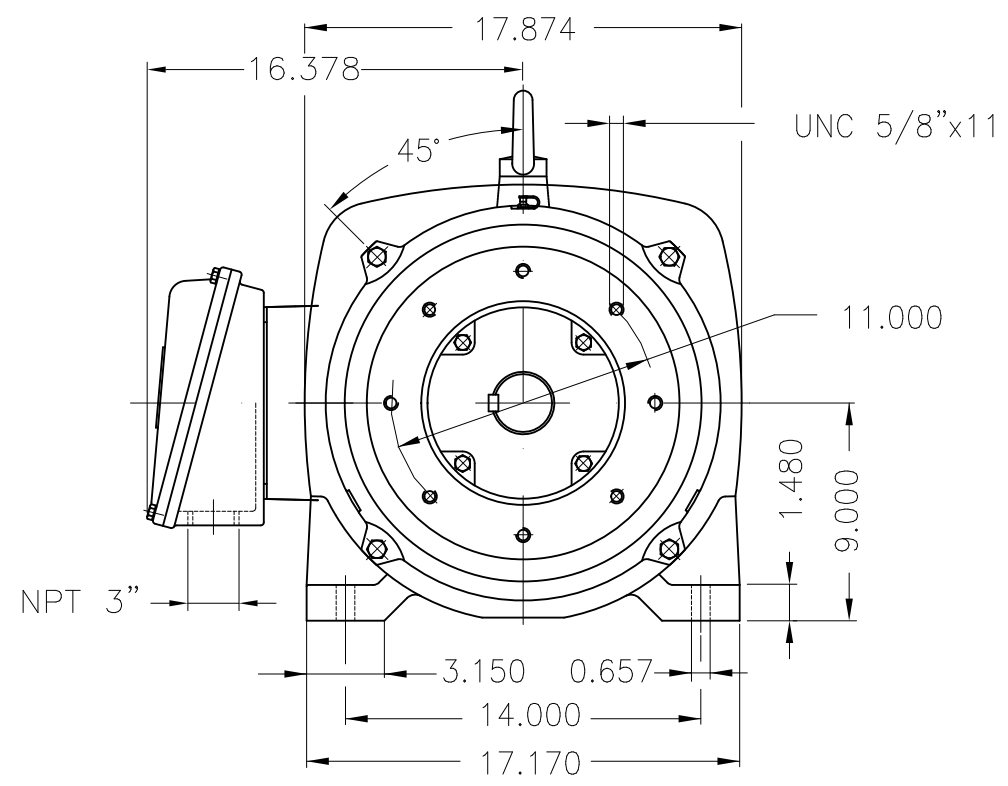

Dimensões em polegada
Dimensions in inches

THIS IS AN UPDATED REVISION, THE
PREVIOUS ONE MUST BE DISREGARDED.

EUNC 1/2"-13 WEG TBG253

Color RAL 5009
Painting plan 203A
Mounting B34R(D)

ECM	LOC	SUMMARY OF MODIFICATIONS	EXECUTED	CHECKED	RELEASED	DATE	VER
EXECUTED	USERADMIN	THREE PHASE PREMIUM EFFICIENCY					
CHECKED		FRAME 364/5JM IP23 ODP					
RELEASED		WEG code: 12712315					
REL DT	24.07.2017	WMO Jaraguá do Sul	Product Engineering	SHEET	1 / 1		

75 HP 04 Poles 60Hz

A