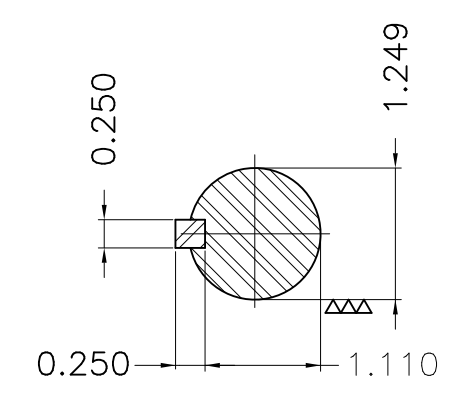

Dimensões em polegada
Dimensions in inches

THIS IS AN UPDATED REVISION, THE
PREVIOUS ONE MUST BE DISREGARDED.

EUNC 1/2"-13 WEG TBG253

Color RAL 5009
Painting plan 203A
Mounting B34R(D)

ECM	LOC	SUMMARY OF MODIFICATIONS	EXECUTED	CHECKED	RELEASED	DATE	VER
EXECUTED	USERADMIN	THREE PHASE PREMIUM EFFICIENCY					
CHECKED		FRAME 364/5JM IP23 ODP					
RELEASED		WEG code: 12712315					
REL DT	24.07.2017	WMO Jaraguá do Sul	Product Engineering	SHEET	1 / 1		

75 HP 04 Poles 60Hz

A