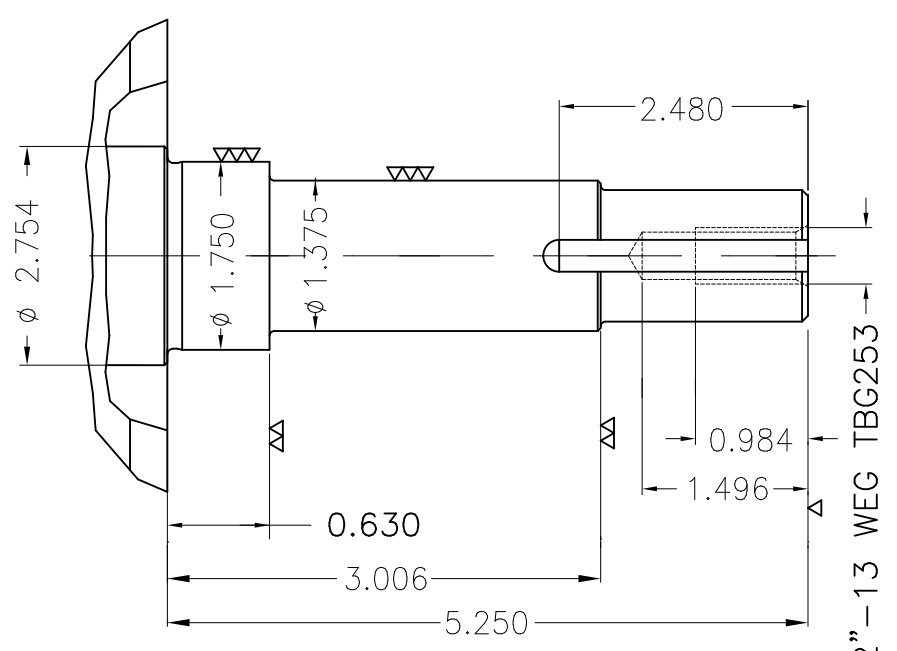

Dimensões em polegada
Dimensions in inches

THIS IS AN UPDATED REVISION, THE
PREVIOUS ONE MUST BE DISREGARDED.

EUNC 1/2"-13 WEG TBG253

Color RAL 5009
Painting plan 203A
Mounting B34R(D)

ECM	LOC	SUMMARY OF MODIFICATIONS	EXECUTED	CHECKED	RELEASED	DATE	VER
EXECUTED	USERADMIN	THREE PHASE PREMIUM EFFICIENCY					
CHECKED		FRAME 364/5JM IP23 ODP					
RELEASED		WEG code: 12712315					
REL DT	24.07.2017	WMO Jaraguá do Sul	Product Engineering	SHEET	1 / 1		

75 HP 04 Poles 60Hz

A