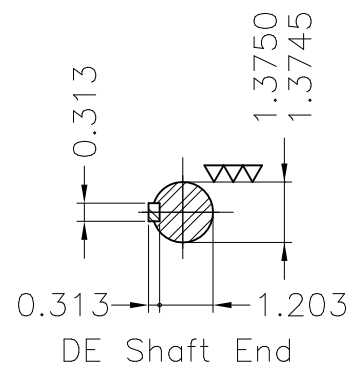

Dimensões em polegada  
Dimensions in inches

THIS IS AN UPDATED REVISION, THE  
PREVIOUS ONE MUST BE DISREGARDED.

Thermostats 130°C - alarm  
Color RAL 5009  
Painting plan 202P  
Mounting B34R(D)

ECM	LOC	SUMMARY OF MODIFICATIONS	EXECUTED	CHECKED	RELEASED	DATE	VER
EXECUTED	USERADMIN	THREE PHASE EXPL. PROOF MOTOR NEMA P.EFF					
CHECKED		FRAME 215TC IP55 TEFC					
RELEASED		WEG code: 12408343					
REL DT	24.07.2017	WMO Jaragua do Sul	Product Engineering	SHEET	1 / 1		

10 HP 02 Poles 60Hz

A