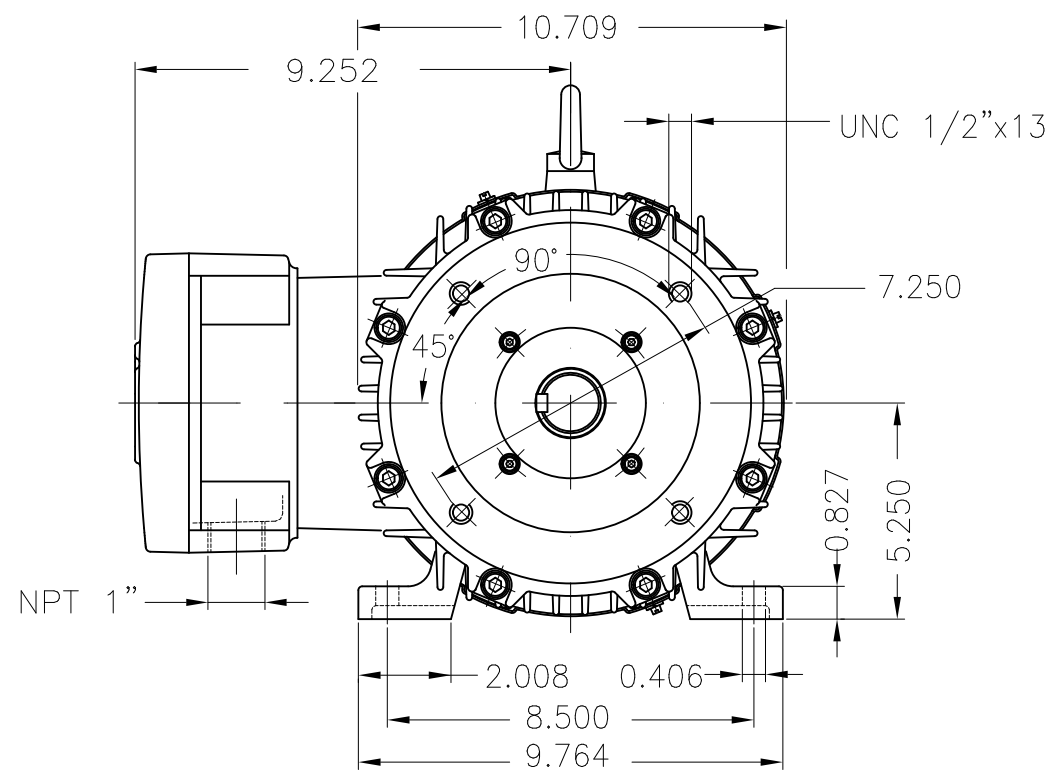

Dimensões em polegada  
Dimensions in inches

THIS IS AN UPDATED REVISION, THE  
PREVIOUS ONE MUST BE DISREGARDED.

Thermostats 130°C - alarm  
Color RAL 5009  
Painting plan 202P  
Mounting B34R(D)

ECM	LOC	SUMMARY OF MODIFICATIONS	EXECUTED	CHECKED	RELEASED	DATE	VER
EXECUTED	USERADMIN	THREE PHASE EXPL. PROOF MOTOR NEMA P.EFF					
CHECKED		FRAME 215TC IP55 TEFC					
RELEASED		WEG code: 12408343					
REL DT	24.07.2017	WMO Jaragua do Sul	Product Engineering	SHEET	1 / 1		

10 HP 02 Poles 60Hz

A