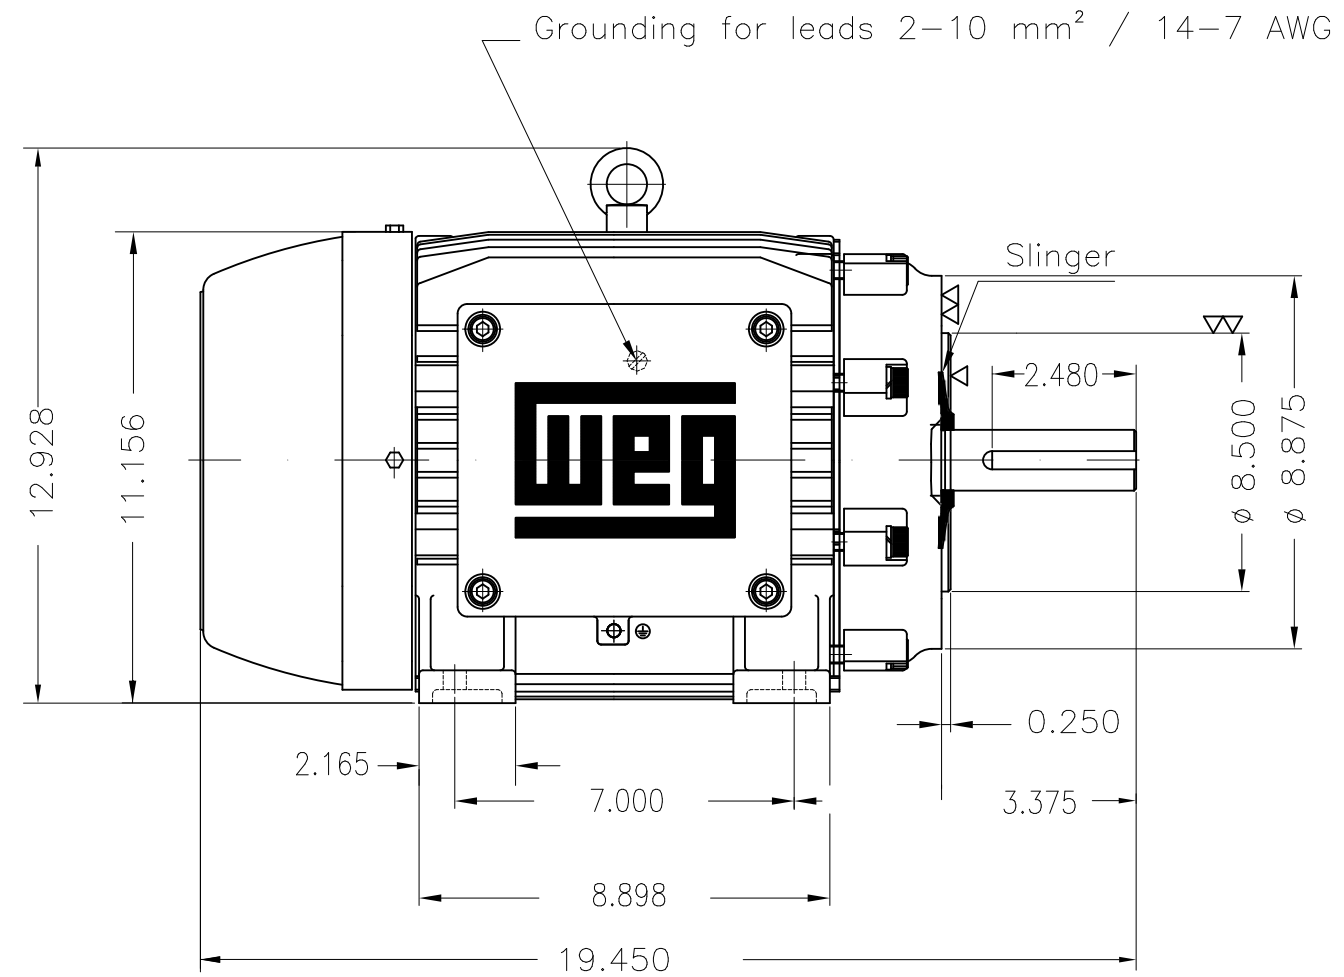

Dimensões em polegada  
Dimensions in inches

THIS IS AN UPDATED REVISION, THE  
PREVIOUS ONE MUST BE DISREGARDED.

Thermostats 130°C - alarm  
Color RAL 5009  
Painting plan 202P  
Mounting B34R(D)

ECM	LOC	SUMMARY OF MODIFICATIONS	EXECUTED	CHECKED	RELEASED	DATE	VER
EXECUTED	USERADMIN	THREE PHASE EXPL. PROOF MOTOR NEMA P.EFF					
CHECKED		FRAME 215TC IP55 TEFC					
RELEASED		WEG code: 12408343					
REL DT	24.07.2017	WMO Jaragua do Sul	Product Engineering	SHEET	1 / 1		

10 HP 02 Poles 60Hz

A