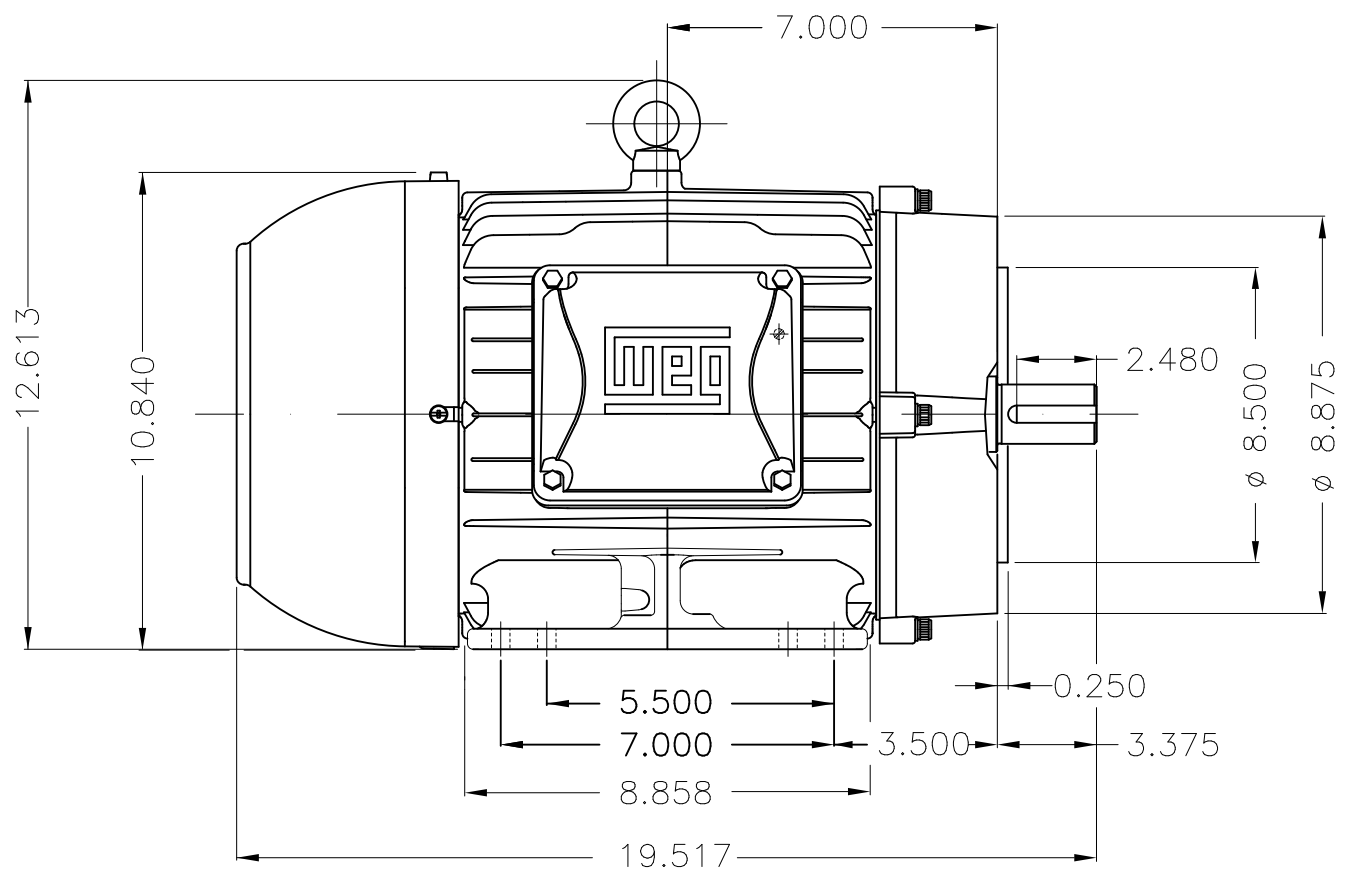

Dimensões em polegada  
Dimensions in inches

THIS IS AN UPDATED REVISION, THE  
PREVIOUS ONE MUST BE DISREGARDED.

Main terminal box

DE Shaft End

Bearing cap  
Color RAL 5009  
Painting plan 207A  
Mounting B34R(D)

ECM	LOC	SUMMARY OF MODIFICATIONS			EXECUTED	CHECKED	RELEASED	DATE	VER
EXECUTED	USERADMIN	 THREE PHASE W22 MOTOR - NEMA PREMIUM EFF FRAME 213/5TC IP55 TEFC WEG code: 11606439							
CHECKED									
RELEASED									
REL DT	24.07.2017	WMO	Jaragua do Sul	Product Engineering	SHEET	1 / 1			

5 HP 06 Poles 60Hz