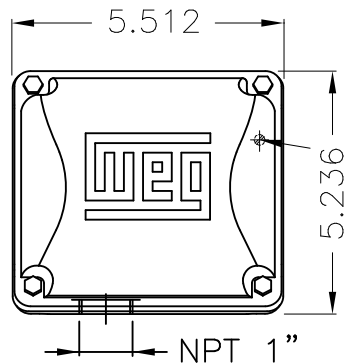

Dimensões em polegada  
Dimensions in inches

THIS IS AN UPDATED REVISION, THE  
PREVIOUS ONE MUST BE DISREGARDED.

Main terminal box

DE Shaft End

Bearing cap  
Color RAL 5009  
Painting plan 207A  
Mounting B34R(D)

ECM	LOC	SUMMARY OF MODIFICATIONS			EXECUTED	CHECKED	RELEASED	DATE	VER
EXECUTED	USERADMIN	 THREE PHASE W22 MOTOR - NEMA PREMIUM EFF FRAME 213/5TC IP55 TEFC WEG code: 11606439							
CHECKED									
RELEASED									
REL DT	24.07.2017	WMO	Jaragua do Sul	Product Engineering	SHEET	1 / 1			