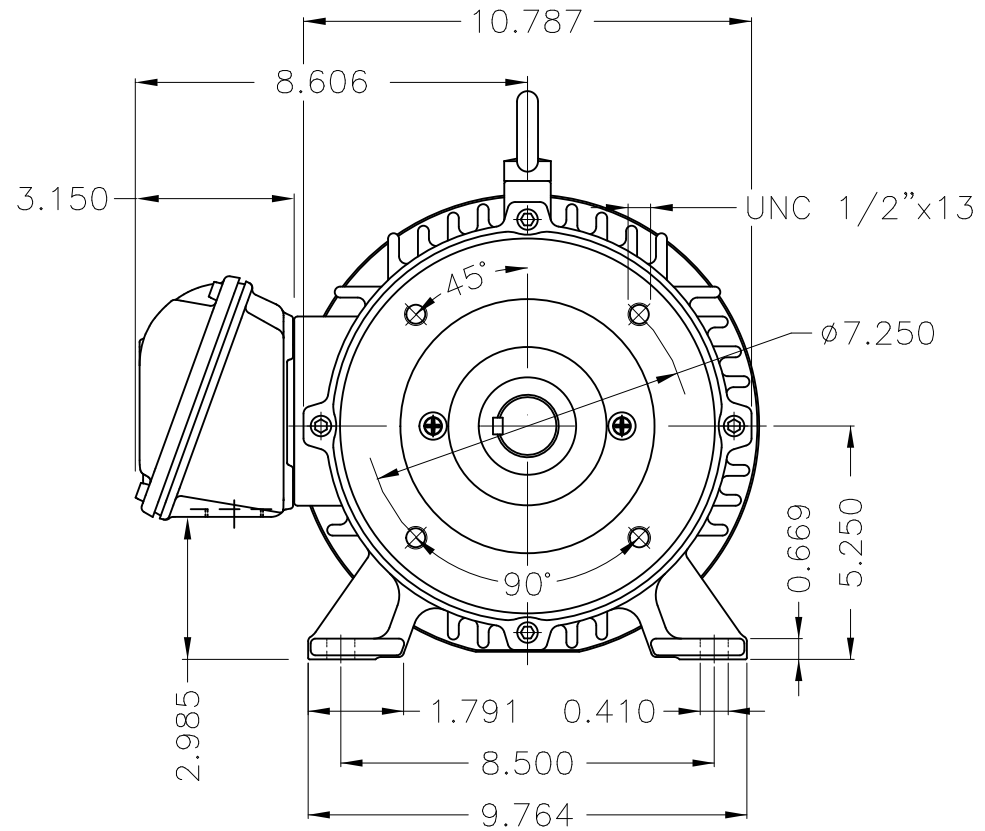

Dimensões em polegada  
Dimensions in inches

THIS IS AN UPDATED REVISION, THE  
PREVIOUS ONE MUST BE DISREGARDED.

Main terminal box

DE Shaft End

Bearing cap  
Color RAL 5009  
Painting plan 207A  
Mounting B34R(D)

ECM	LOC	SUMMARY OF MODIFICATIONS			EXECUTED	CHECKED	RELEASED	DATE	VER
EXECUTED	USERADMIN	 THREE PHASE W22 MOTOR - NEMA PREMIUM EFF FRAME 213/5TC IP55 TEFC WEG code: 11606439							
CHECKED									
RELEASED									
REL DT	24.07.2017	WMO	Jaragua do Sul	Product Engineering	SHEET	1 / 1			

5 HP 06 Poles 60Hz