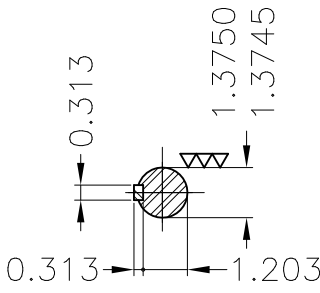

Dimensões em polegada  
Dimensions in inches

THIS IS AN UPDATED REVISION, THE  
PREVIOUS ONE MUST BE DISREGARDED.

Main terminal box

DE Shaft End

Bearing cap  
Color RAL 5009  
Painting plan 207A  
Mounting B34R(D)

ECM	LOC	SUMMARY OF MODIFICATIONS			EXECUTED	CHECKED	RELEASED	DATE	VER
EXECUTED	USERADMIN	 THREE PHASE W22 MOTOR - NEMA PREMIUM EFF FRAME 213/5TC IP55 TEFC WEG code: 11606439							
CHECKED									
RELEASED									
REL DT	24.07.2017	WMO	Jaragua do Sul	Product Engineering	SHEET	1 / 1			