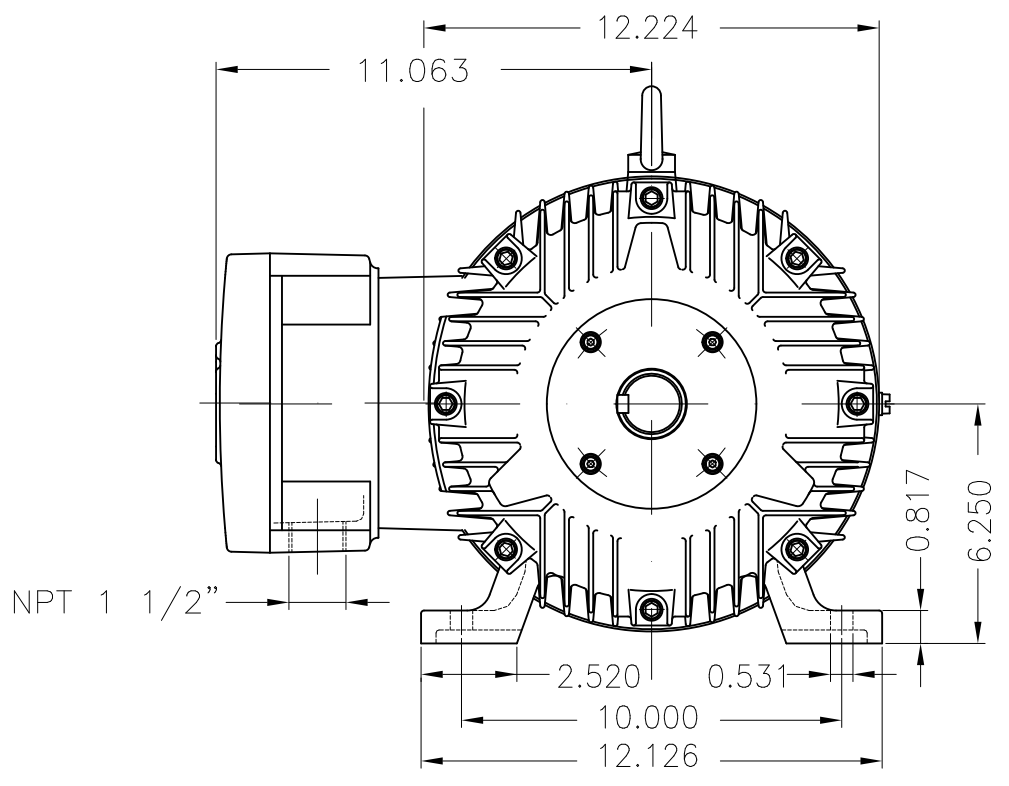

Dimensões em polegada
Dimensions in inches

THIS IS AN UPDATED REVISION, THE
PREVIOUS ONE MUST BE DISREGARDED.

Thermostats 130°C - alarm
Color RAL 5009
Painting plan 202P
Mounting B3R(D)

ECM	LOC	SUMMARY OF MODIFICATIONS	EXECUTED	CHECKED	RELEASED	DATE	VER
EXECUTED	USERADMIN	THREE PHASE EXPL. PROOF MOTOR NEMA P.EFF					
CHECKED		FRAME 254T IP55 TEFC					
RELEASED		WEG code: 11506227					
REL DT	24.07.2017	WMO Jaragua do Sul	Product Engineering	SHEET	1 / 1		

5 HP 08 Poles 60Hz

A