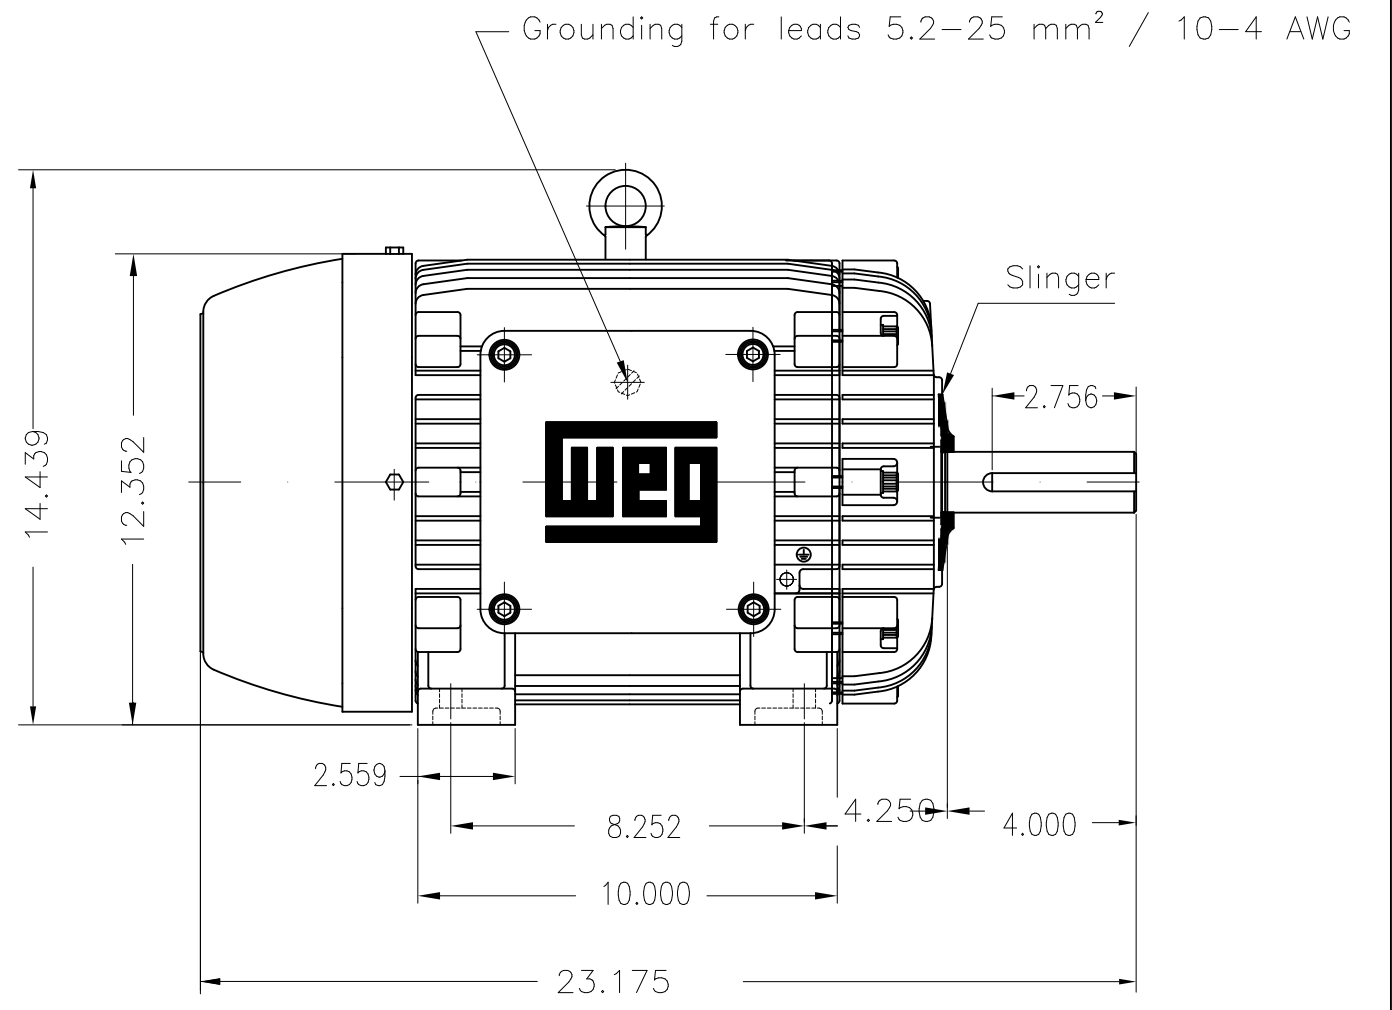

Dimensões em polegada
Dimensions in inches

THIS IS AN UPDATED REVISION, THE
PREVIOUS ONE MUST BE DISREGARDED.

Thermostats 130°C - alarm
Color RAL 5009
Painting plan 202P
Mounting B3R(D)

ECM	LOC	SUMMARY OF MODIFICATIONS	EXECUTED	CHECKED	RELEASED	DATE	VER
EXECUTED	USERADMIN	THREE PHASE EXPL. PROOF MOTOR NEMA P.EFF					
CHECKED		FRAME 254T IP55 TEFC					
RELEASED		WEG code: 11506227					
REL DT	24.07.2017	WMO Jaragua do Sul	Product Engineering	SHEET	1 / 1		

5 HP 08 Poles 60Hz

A