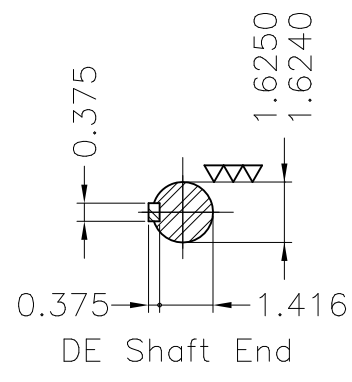

Dimensões em polegada
Dimensions in inches

THIS IS AN UPDATED REVISION, THE
PREVIOUS ONE MUST BE DISREGARDED.

Thermostats 130°C - alarm
Color RAL 5009
Painting plan 202P
Mounting B3R(D)

ECM	LOC	SUMMARY OF MODIFICATIONS	EXECUTED	CHECKED	RELEASED	DATE	VER
EXECUTED	USERADMIN	THREE PHASE EXPL. PROOF MOTOR NEMA P.EFF					
CHECKED		FRAME 254T IP55 TEFC					
RELEASED		WEG code: 11506227					
REL DT	24.07.2017	WMO Jaragua do Sul	Product Engineering	SHEET	1 / 1		

5 HP 08 Poles 60Hz

A