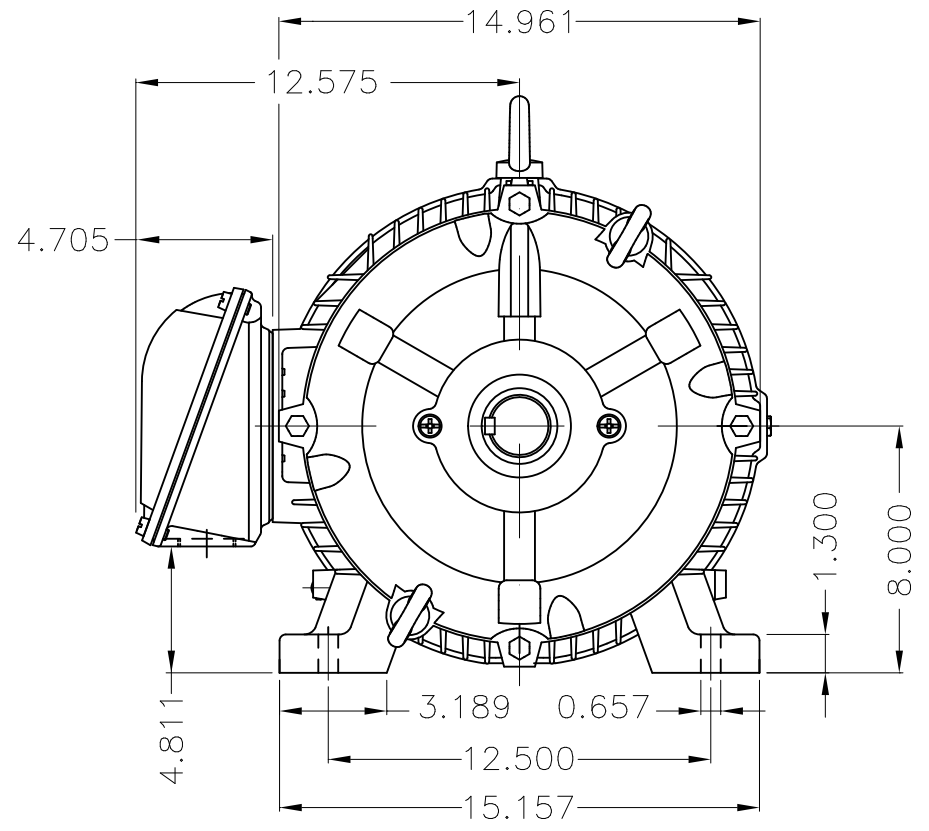

Dimensões em polegada
Dimensions in inches

THIS IS AN UPDATED REVISION, THE
PREVIOUS ONE MUST BE DISREGARDED.

Color RAL 5009
Painting plan 202E
Mounting B3R(D)

ECM	LOC	SUMMARY OF MODIFICATIONS	EXECUTED	CHECKED	RELEASED	DATE	VER
EXECUTED	USERADMIN	THREE PH W22 MOTOR COOLING TOWER HIGH EF					
CHECKED		FRAME 324T IP55 TEFC					
RELEASED		WEG code: 12176624					
REL DT	24.07.2017	WMO Jaragua do Sul	Product Engineering	SHEET	1 / 1		

6.25/25 HP 08/04 Poles 60Hz