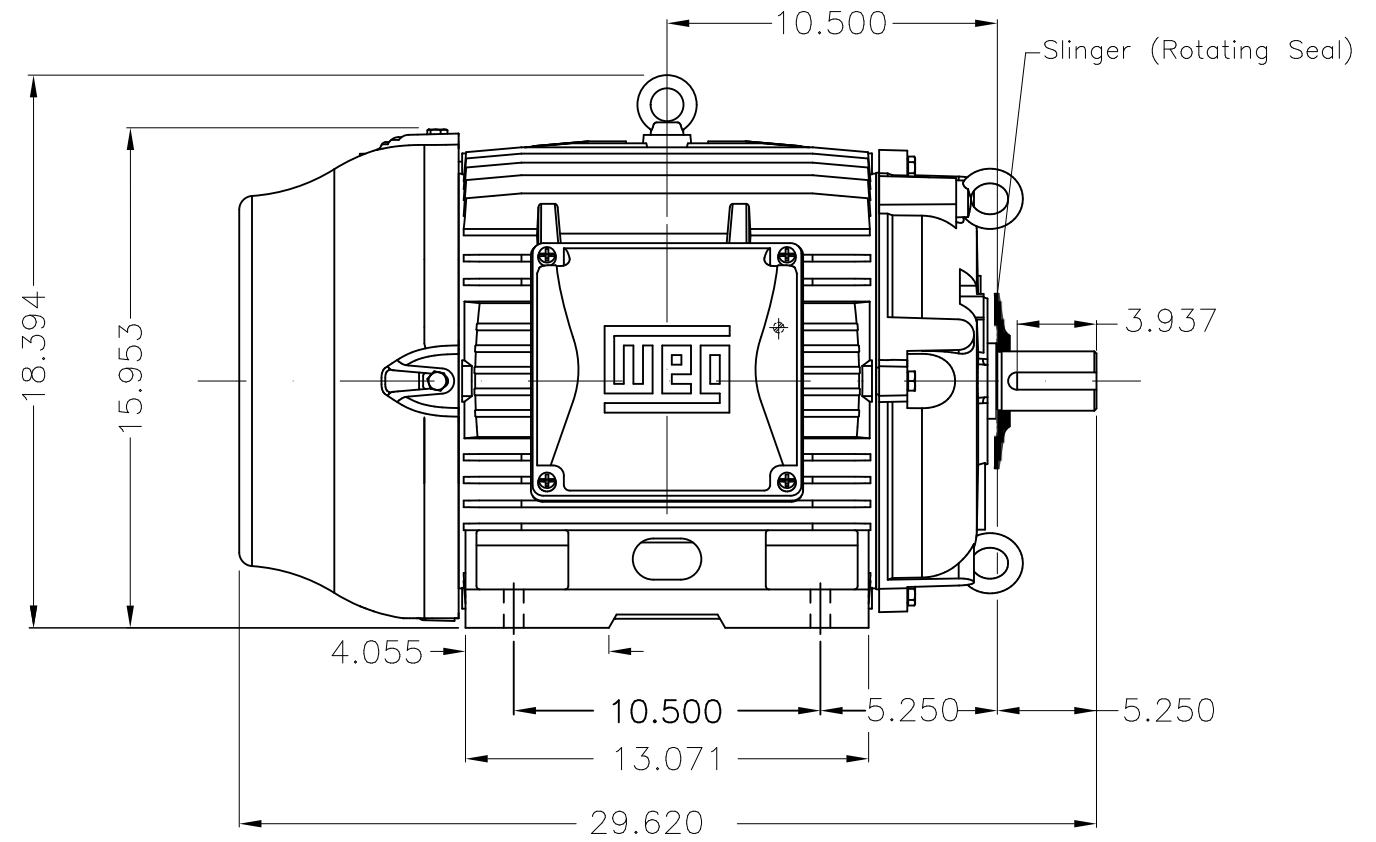

Dimensões em polegada
Dimensions in inches

THIS IS AN UPDATED REVISION, THE
PREVIOUS ONE MUST BE DISREGARDED.

Color RAL 5009
Painting plan 202E
Mounting B3R(D)

ECM	LOC	SUMMARY OF MODIFICATIONS	EXECUTED	CHECKED	RELEASED	DATE	VER
EXECUTED	USERADMIN	THREE PH W22 MOTOR COOLING TOWER HIGH EF					
CHECKED		FRAME 324T IP55 TEFC					
RELEASED		WEG code: 12176624					
REL DT	24.07.2017	WMO Jaragua do Sul	Product Engineering	SHEET	1 / 1		

6.25/25 HP 08/04 Poles 60Hz