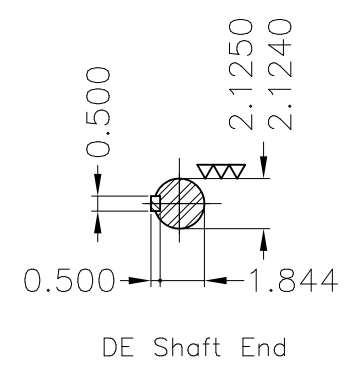

Dimensões em polegada
Dimensions in inches

THIS IS AN UPDATED REVISION, THE
PREVIOUS ONE MUST BE DISREGARDED.

Color RAL 5009
Painting plan 202E
Mounting B3R(D)

ECM	LOC	SUMMARY OF MODIFICATIONS	EXECUTED	CHECKED	RELEASED	DATE	VER
EXECUTED	USERADMIN	THREE PH W22 MOTOR COOLING TOWER HIGH EF					
CHECKED		FRAME 324T IP55 TEFC					
RELEASED		WEG code: 12176624					
REL DT	24.07.2017	WMO Jaragua do Sul	Product Engineering	SHEET	1 / 1		

6.25/25 HP 08/04 Poles 60Hz