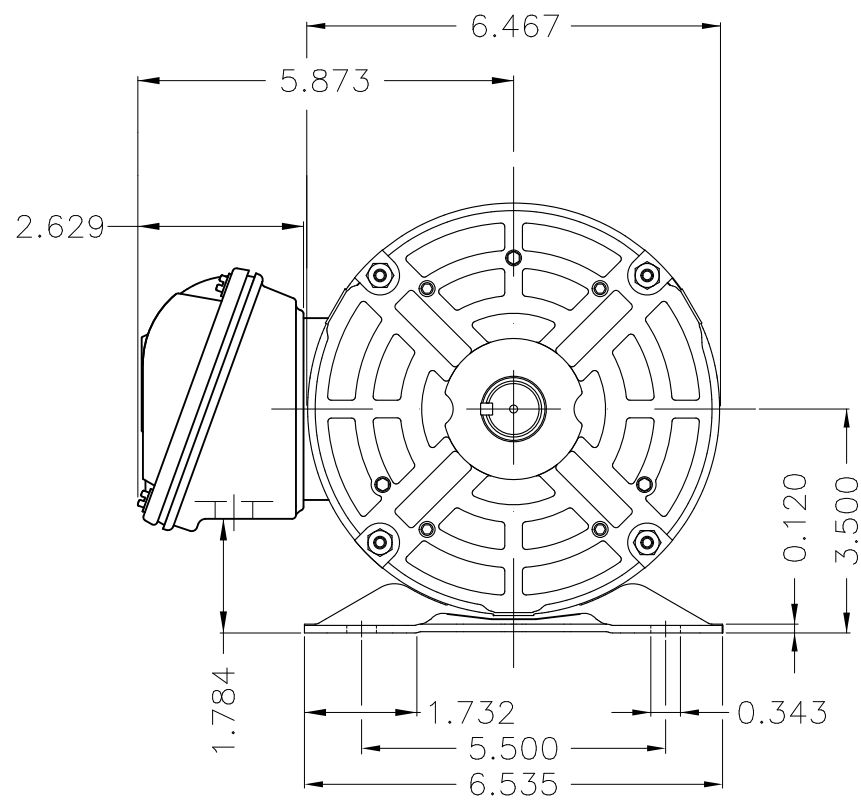

Dimensões em polegada
Dimensions in inches

THIS IS AN UPDATED REVISION, THE
PREVIOUS ONE MUST BE DISREGARDED.

Color Munsell N 1 matte black
Painting plan 207N
Mounting F-1/B3R(D)

ECM	LOC	SUMMARY OF MODIFICATIONS	EXECUTED	CHECKED	RELEASED	DATE	VER
EXECUTED	USERADMIN	THREE PHASE ODP ROLLED STEEL NEMA PREM.					
CHECKED		FRAME 143/5T ODP					
RELEASED		WEG code: 12674791					
REL DT	24.07.2017	WMO Jaragua do Sul	Product Engineering	SHEET	1 / 1		

1.5 HP 04 Poles 60Hz

A