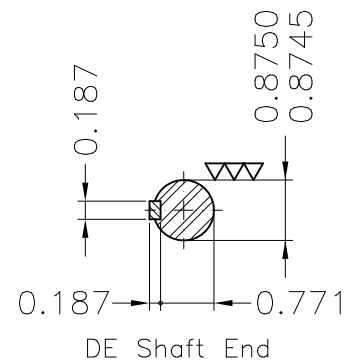

Dimensões em polegada
Dimensions in inches

THIS IS AN UPDATED REVISION, THE
PREVIOUS ONE MUST BE DISREGARDED.

Color Munsell N 1 matte black
Painting plan 207N
Mounting F-1/B3R(D)

ECM	LOC	SUMMARY OF MODIFICATIONS	EXECUTED	CHECKED	RELEASED	DATE	VER
EXECUTED	USERADMIN	THREE PHASE ODP ROLLED STEEL NEMA PREM.					
CHECKED		FRAME 143/5T ODP					
RELEASED		WEG code: 12674791					
REL DT	24.07.2017	WMO Jaragua do Sul	Product Engineering	SHEET	1 / 1		

1.5 HP 04 Poles 60Hz

A