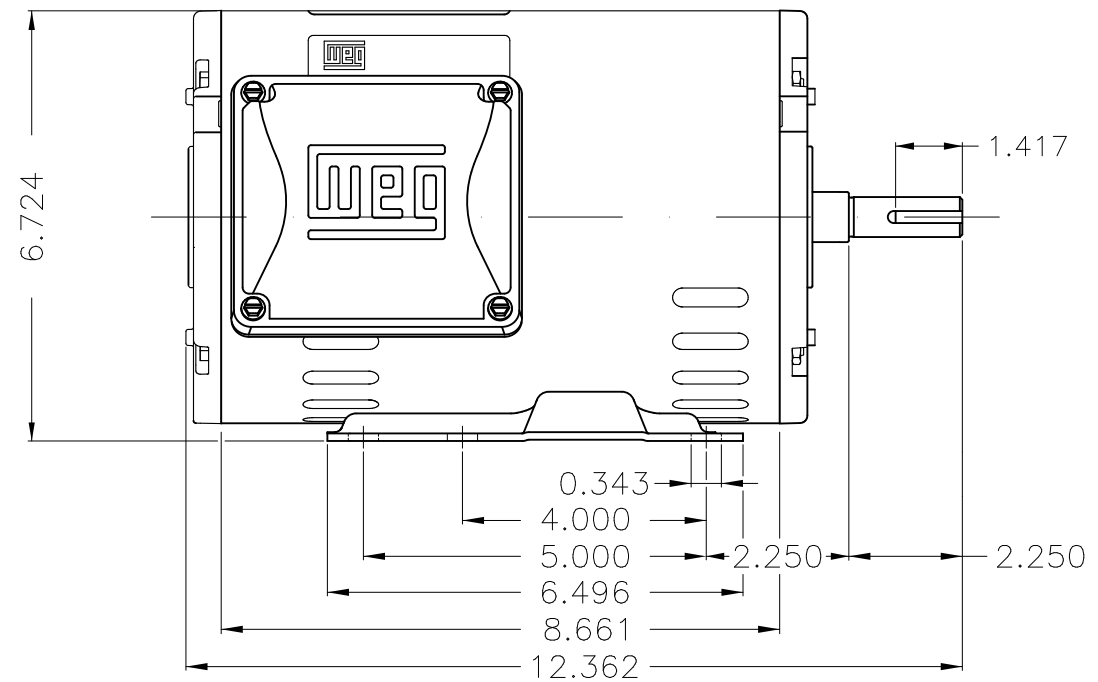

Dimensões em polegada
Dimensions in inches

THIS IS AN UPDATED REVISION, THE
PREVIOUS ONE MUST BE DISREGARDED.

Color Munsell N 1 matte black
Painting plan 207N
Mounting F-1/B3R(D)

ECM	LOC	SUMMARY OF MODIFICATIONS	EXECUTED	CHECKED	RELEASED	DATE	VER
EXECUTED	USERADMIN	THREE PHASE ODP ROLLED STEEL NEMA PREM.					
CHECKED		FRAME 143/5T ODP					
RELEASED		WEG code: 12674791					
REL DT	24.07.2017	WMO Jaragua do Sul	Product Engineering	SHEET	1 / 1		

1.5 HP 04 Poles 60Hz

A