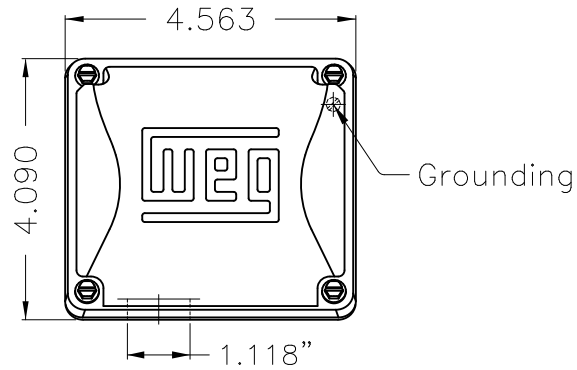

Dimensões em polegada
Dimensions in inches

THIS IS AN UPDATED REVISION, THE
PREVIOUS ONE MUST BE DISREGARDED.

Color Munsell N 1 matte black
Painting plan 207N
Mounting F-1/B3R(D)

ECM	LOC	SUMMARY OF MODIFICATIONS	EXECUTED	CHECKED	RELEASED	DATE	VER
EXECUTED	USERADMIN	THREE PHASE ODP ROLLED STEEL NEMA PREM.					
CHECKED		FRAME 143/5T ODP					
RELEASED		WEG code: 12674791					
REL DT	24.07.2017	WMO Jaragua do Sul	Product Engineering	SHEET	1 / 1		