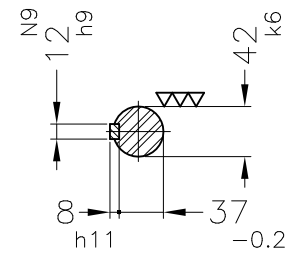

Dimensões em mm  
Dimensions in mm

THIS IS AN UPDATED REVISION, THE PREVIOUS ONE MUST BE DISREGARDED.

Grounding for leads 5.2–25 mm<sup>2</sup> / 10–4 AWG

Center hole  
DM16 WEG TBG12  
(DIN 332)

DE Shaft End

Color RAL 5009  
Painting plan 203A  
Mounting B3L(E)

ECM	LOC	SUMMARY OF MODIFICATIONS			EXECUTED	CHECKED	RELEASED	DATE	VER
EXECUTED	USERADMIN		THREE PHASE W22 TRU-METRIC PREMIUM EFF						
CHECKED			FRAME 160L IP55 TEFC						
RELEASED			WEG code: 11567895						
REL DT	24.07.2017	WMO	Jaragua do Sul	Product Engineering	SHEET	1 / 1			