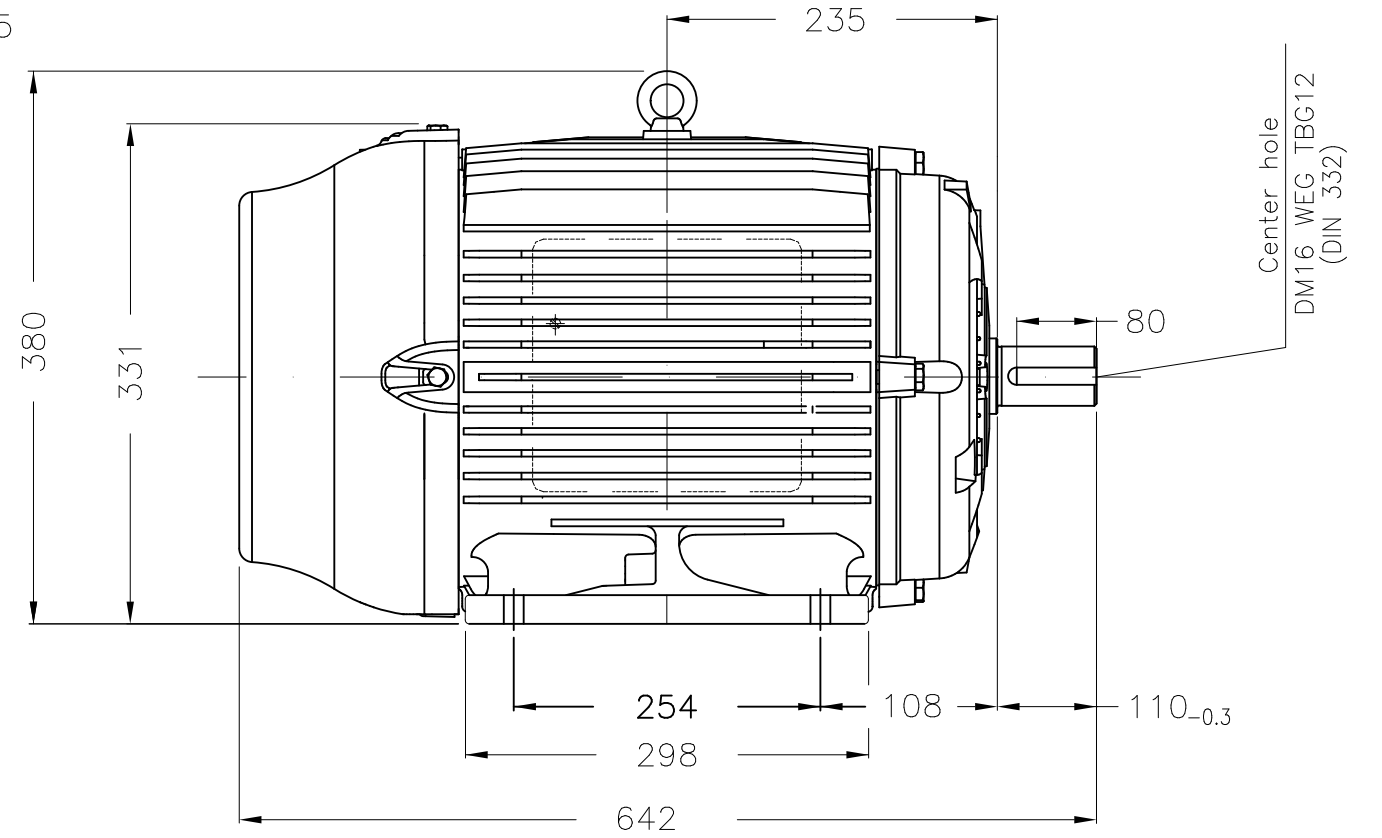

Dimensões em mm  
Dimensions in mm

THIS IS AN UPDATED REVISION, THE PREVIOUS ONE MUST BE DISREGARDED.

Grounding for leads 5.2–25 mm<sup>2</sup> / 10–4 AWG

Center hole  
DM16 WEG TBG12  
(DIN 332)

DE Shaft End

Color RAL 5009  
Painting plan 203A  
Mounting B3L(E)

ECM	LOC	SUMMARY OF MODIFICATIONS			EXECUTED	CHECKED	RELEASED	DATE	VER
EXECUTED	USERADMIN		THREE PHASE W22 TRU-METRIC PREMIUM EFF						
CHECKED			FRAME 160L IP55 TEFC						
RELEASED			WEG code: 11567895						
REL DT	24.07.2017	WMO	Jaragua do Sul	Product Engineering	SHEET	1 / 1			

15 HP 06 Poles 60Hz

A