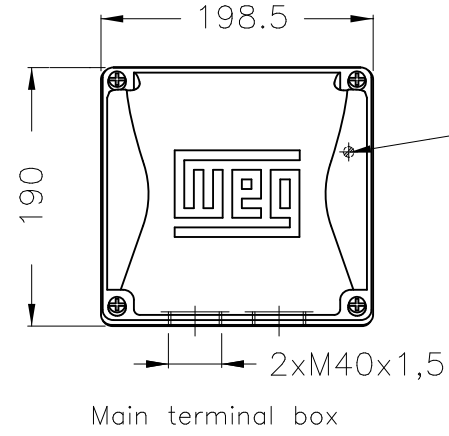

Dimensões em mm  
Dimensions in mm

THIS IS AN UPDATED REVISION, THE PREVIOUS ONE MUST BE DISREGARDED.

Grounding for leads 5.2–25 mm<sup>2</sup> / 10–4 AWG

Center hole  
DM16 WEG TBG12  
(DIN 332)

DE Shaft End

Color RAL 5009  
Painting plan 203A  
Mounting B3L(E)

ECM	LOC	SUMMARY OF MODIFICATIONS			EXECUTED	CHECKED	RELEASED	DATE	VER
EXECUTED	USERADMIN		THREE PHASE W22 TRU-METRIC PREMIUM EFF						
CHECKED			FRAME 160L IP55 TEFC						
RELEASED			WEG code: 11567895						
REL DT	24.07.2017	WMO	Jaragua do Sul	Product Engineering	SHEET	1 / 1			