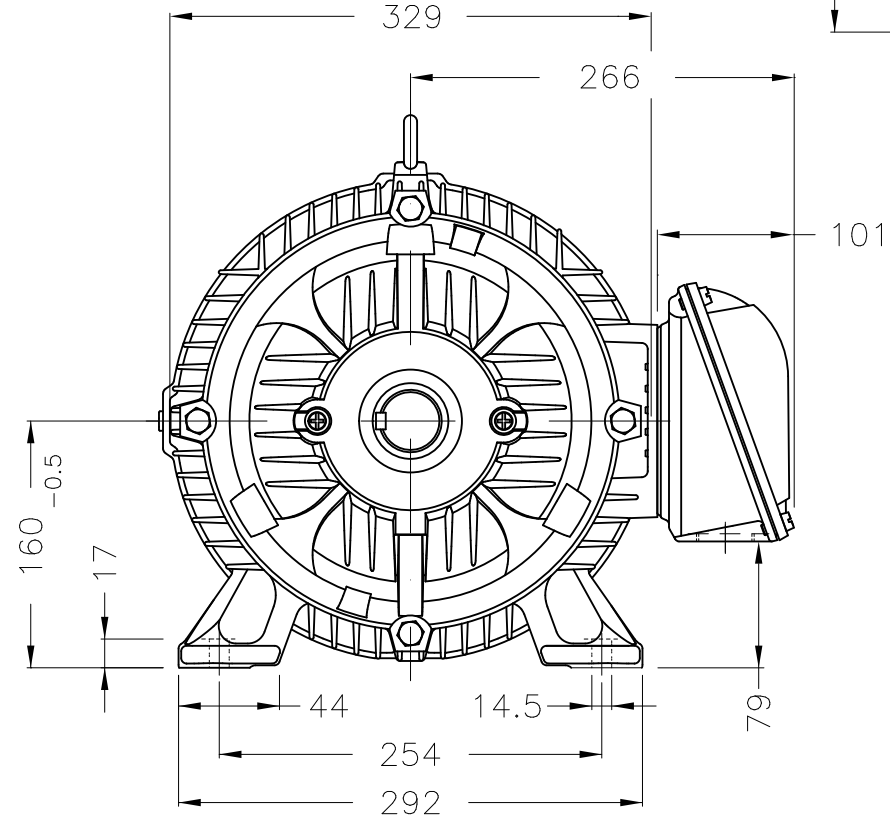

Dimensões em mm  
Dimensions in mm

THIS IS AN UPDATED REVISION, THE PREVIOUS ONE MUST BE DISREGARDED.

Grounding for leads 5.2–25 mm<sup>2</sup> / 10–4 AWG

Center hole  
DM16 WEG TBG12  
(DIN 332)

DE Shaft End

Color RAL 5009  
Painting plan 203A  
Mounting B3L(E)

ECM	LOC	SUMMARY OF MODIFICATIONS			EXECUTED	CHECKED	RELEASED	DATE	VER
EXECUTED	USERADMIN		THREE PHASE W22 TRU-METRIC PREMIUM EFF						
CHECKED			FRAME 160L IP55 TEFC						
RELEASED			WEG code: 11567895						
REL DT	24.07.2017	WMO	Jaragua do Sul	Product Engineering	SHEET	1 / 1			

15 HP 06 Poles 60Hz

A