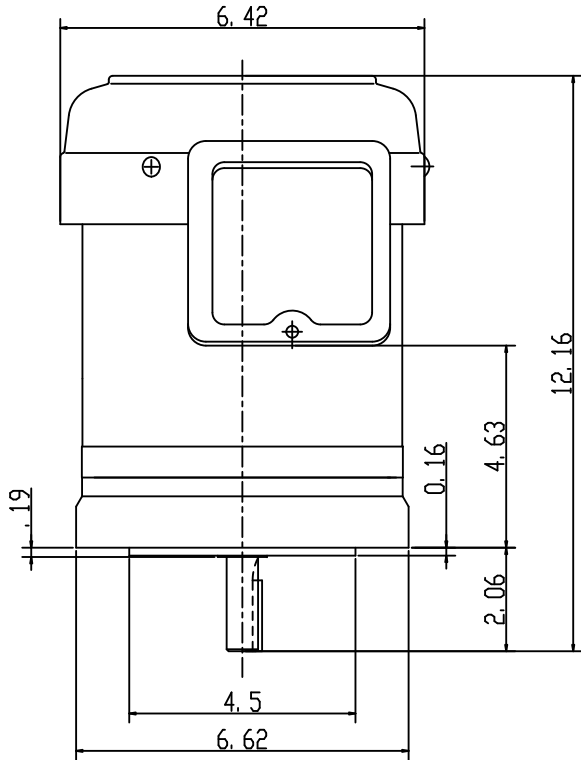

DATE
Jan 19, 2012

CATALOG NO.
GHV0/74C

OUTLINE DIMENSIONS
3-PHASE INDUCTION MOTOR

MODEL TYPE:
AETHCF

FRAME NO. 56C

Pole	HP	KW	Hz	VOLT	Syn. Speed R. P. M
4	3/4	.56	60	230/460	1800

Ins.	Rating	Dimensions in	Approx Weight	Bearings
F	CONT.	inch	29 lbs.	DF: 6204ZZ NDE: 6203ZZ

APPD.	W. H. TSAI	03 31 03
CHKD.	J. B. CHEN	03 31 03
DWN.	P. J. CHEN	03 31 03

TECO Westinghouse

DWG NO.
31049Z105
0716