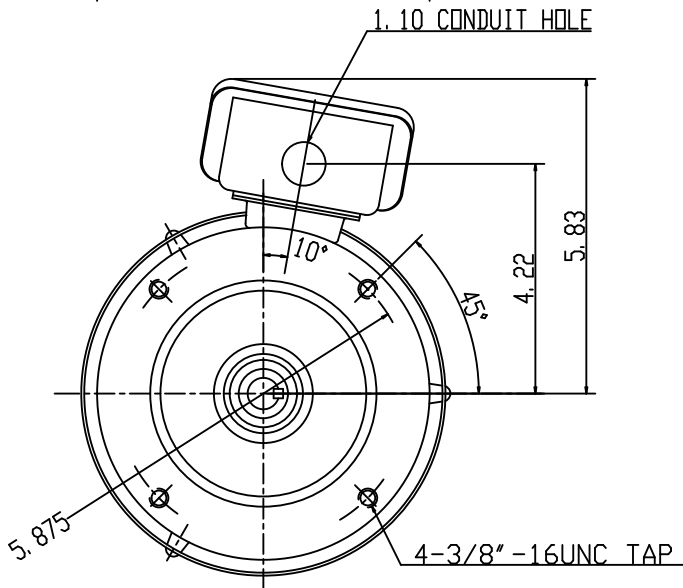

DATE
Jan 19, 2012

CATALOG NO.
GHV0/74C

OUTLINE DIMENSIONS
3-PHASE INDUCTION MOTOR

MODEL TYPE:
AETHCF

FRAME NO. 56C

Pole	HP	KW	Hz	VOLT	Syn. Speed R. P. M
4	3/4	.56	60	230/460	1800

Ins.	Rating	Dimensions in	Approx Weight	Bearings
F	CONT.	inch	29 lbs.	DF: 6204ZZ NDE: 6203ZZ