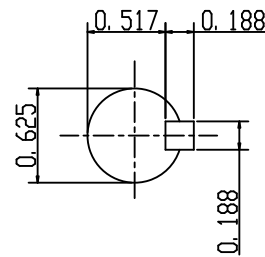

DATE
Jan 19, 2012

CATALOG NO.
GHV0/74C

OUTLINE DIMENSIONS
3-PHASE INDUCTION MOTOR

MODEL TYPE:
AETHCF

FRAME NO. 56C

Pole	HP	KW	Hz	VOLT	Syn. Speed R. P. M
4	3/4	.56	60	230/460	1800

Ins.	Rating	Dimensions in	Approx Weight	Bearings
F	CONT.	inch	29 lbs.	DF: 6204ZZ NDE: 6203ZZ