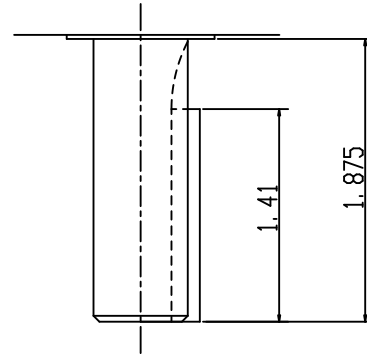

DATE
Jan 19, 2012

CATALOG NO.
GHV0/74C

OUTLINE DIMENSIONS
3-PHASE INDUCTION MOTOR

MODEL TYPE:
AETHCF

FRAME NO. 56C

Pole	HP	KW	Hz	VOLT	Syn. Speed R. P. M
4	3/4	.56	60	230/460	1800

Ins.	Rating	Dimensions in	Approx Weight	Bearings
F	CONT.	inch	29 lbs.	DF: 6204ZZ NDE: 6203ZZ