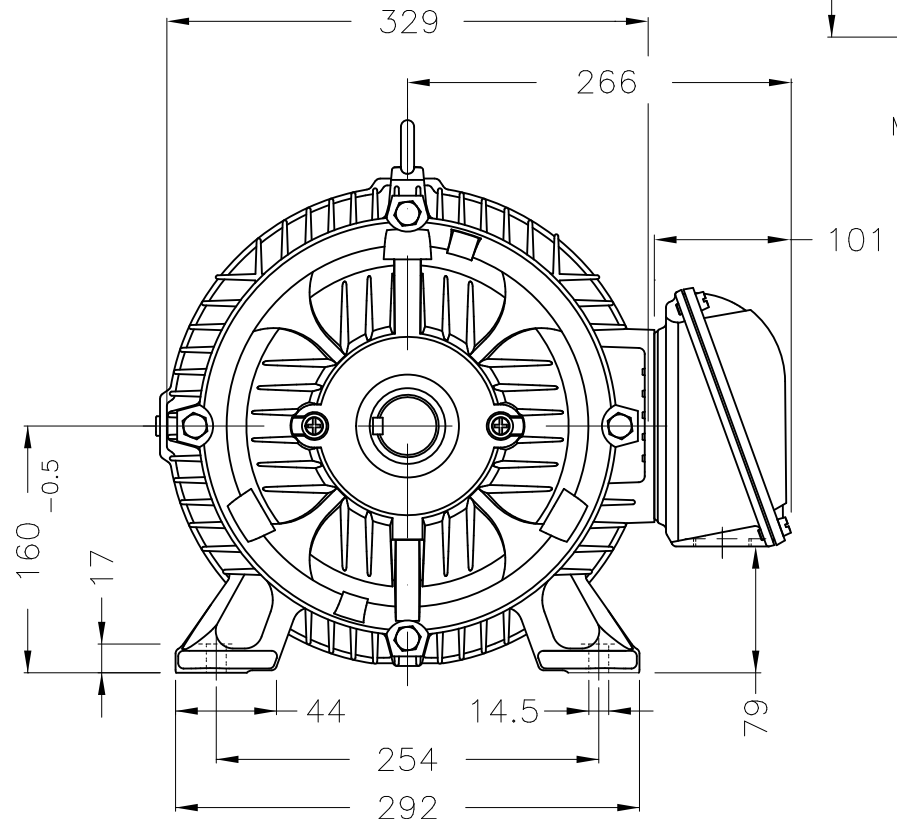

Dimensões em mm  
Dimensions in mm

THIS IS AN UPDATED REVISION, THE  
PREVIOUS ONE MUST BE DISREGARDED.

Color RAL 5009  
Painting plan 203A  
Mounting B3L(E)

ECM	LOC	SUMMARY OF MODIFICATIONS	EXECUTED	CHECKED	RELEASED	DATE	VER
EXECUTED	USERADMIN	 THREE PHASE W22 TRU-METRIC PREMIUM EFF FRAME 160L IP55 TEFC WEG code: 11586734					
CHECKED							
RELEASED							
REL DT	24.07.2017	WMO Jaragua do Sul	Product Engineering	SHEET	1 / 1		

20 HP 04 Poles 60Hz