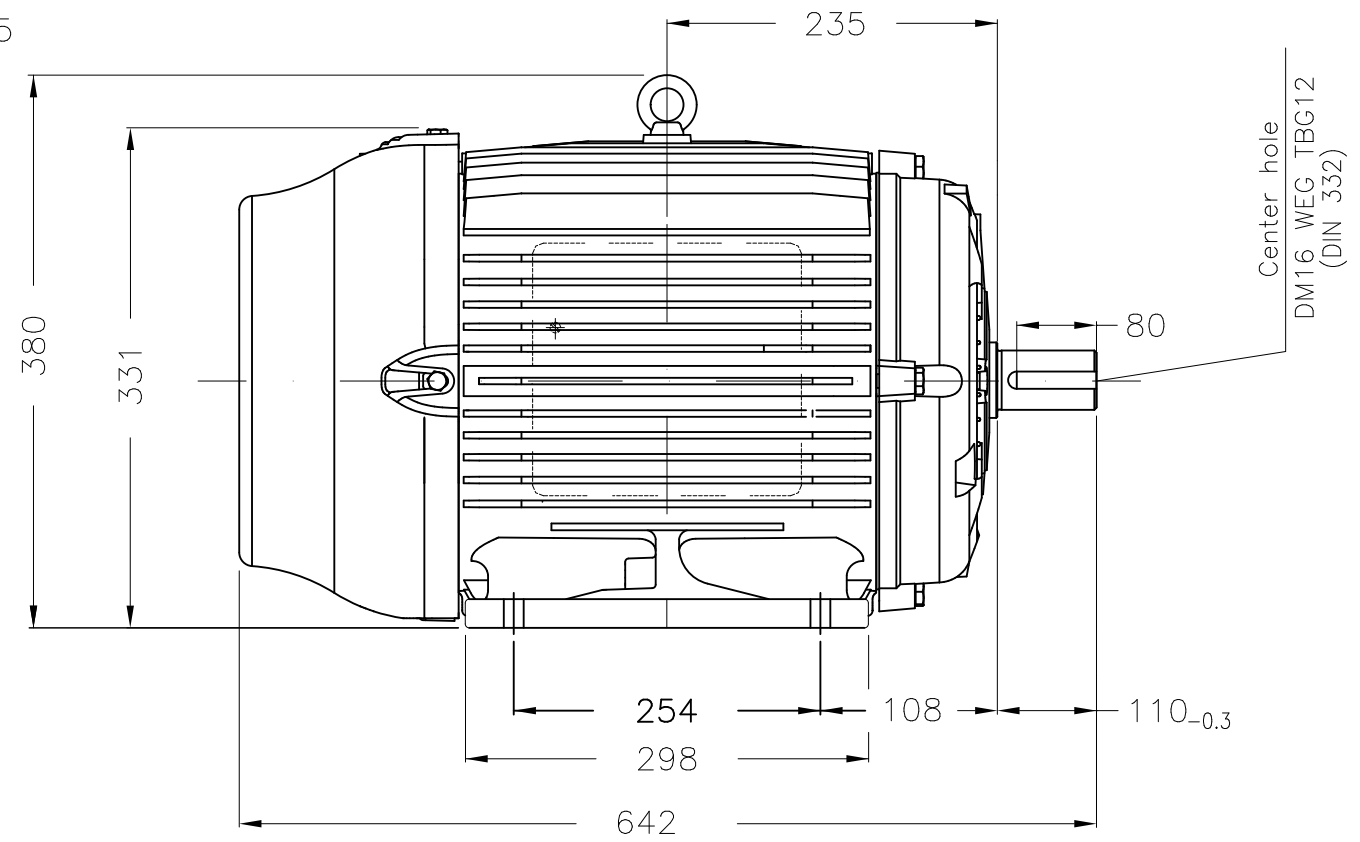

Dimensões em mm  
Dimensions in mm

THIS IS AN UPDATED REVISION, THE  
PREVIOUS ONE MUST BE DISREGARDED.

Color RAL 5009  
Painting plan 203A  
Mounting B3L(E)

ECM	LOC	SUMMARY OF MODIFICATIONS	EXECUTED	CHECKED	RELEASED	DATE	VER
EXECUTED	USERADMIN	 THREE PHASE W22 TRU-METRIC PREMIUM EFF FRAME 160L IP55 TEFC WEG code: 11586734					
CHECKED							
RELEASED							
REL DT	24.07.2017	WMO Jaragua do Sul	Product Engineering	SHEET	1 / 1		

20 HP 04 Poles 60Hz