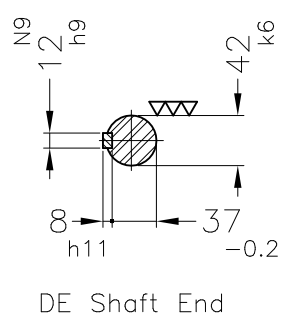

Dimensões em mm  
Dimensions in mm

THIS IS AN UPDATED REVISION, THE  
PREVIOUS ONE MUST BE DISREGARDED.

Color RAL 5009  
Painting plan 203A  
Mounting B3L(E)

ECM	LOC	SUMMARY OF MODIFICATIONS	EXECUTED	CHECKED	RELEASED	DATE	VER
EXECUTED	USERADMIN	 THREE PHASE W22 TRU-METRIC PREMIUM EFF FRAME 160L IP55 TEFC WEG code: 11586734					
CHECKED							
RELEASED							
REL DT	24.07.2017	WMO Jaragua do Sul	Product Engineering	SHEET	1 / 1		

20 HP 04 Poles 60Hz