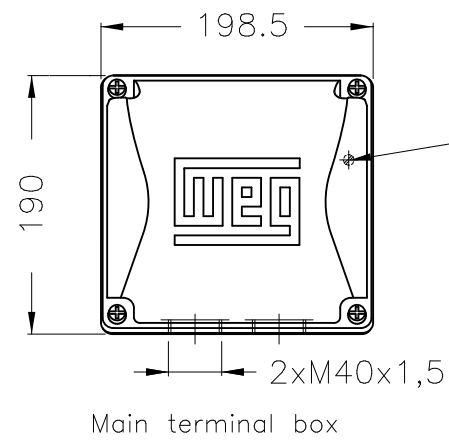

Dimensões em mm  
Dimensions in mm

THIS IS AN UPDATED REVISION, THE  
PREVIOUS ONE MUST BE DISREGARDED.

Color RAL 5009  
Painting plan 203A  
Mounting B3L(E)

ECM	LOC	SUMMARY OF MODIFICATIONS	EXECUTED	CHECKED	RELEASED	DATE	VER
EXECUTED	USERADMIN	 THREE PHASE W22 TRU-METRIC PREMIUM EFF FRAME 160L IP55 TEFC WEG code: 11586734					
CHECKED							
RELEASED							
REL DT	24.07.2017	WMO Jaragua do Sul	Product Engineering	SHEET	1 / 1		

20 HP 04 Poles 60Hz