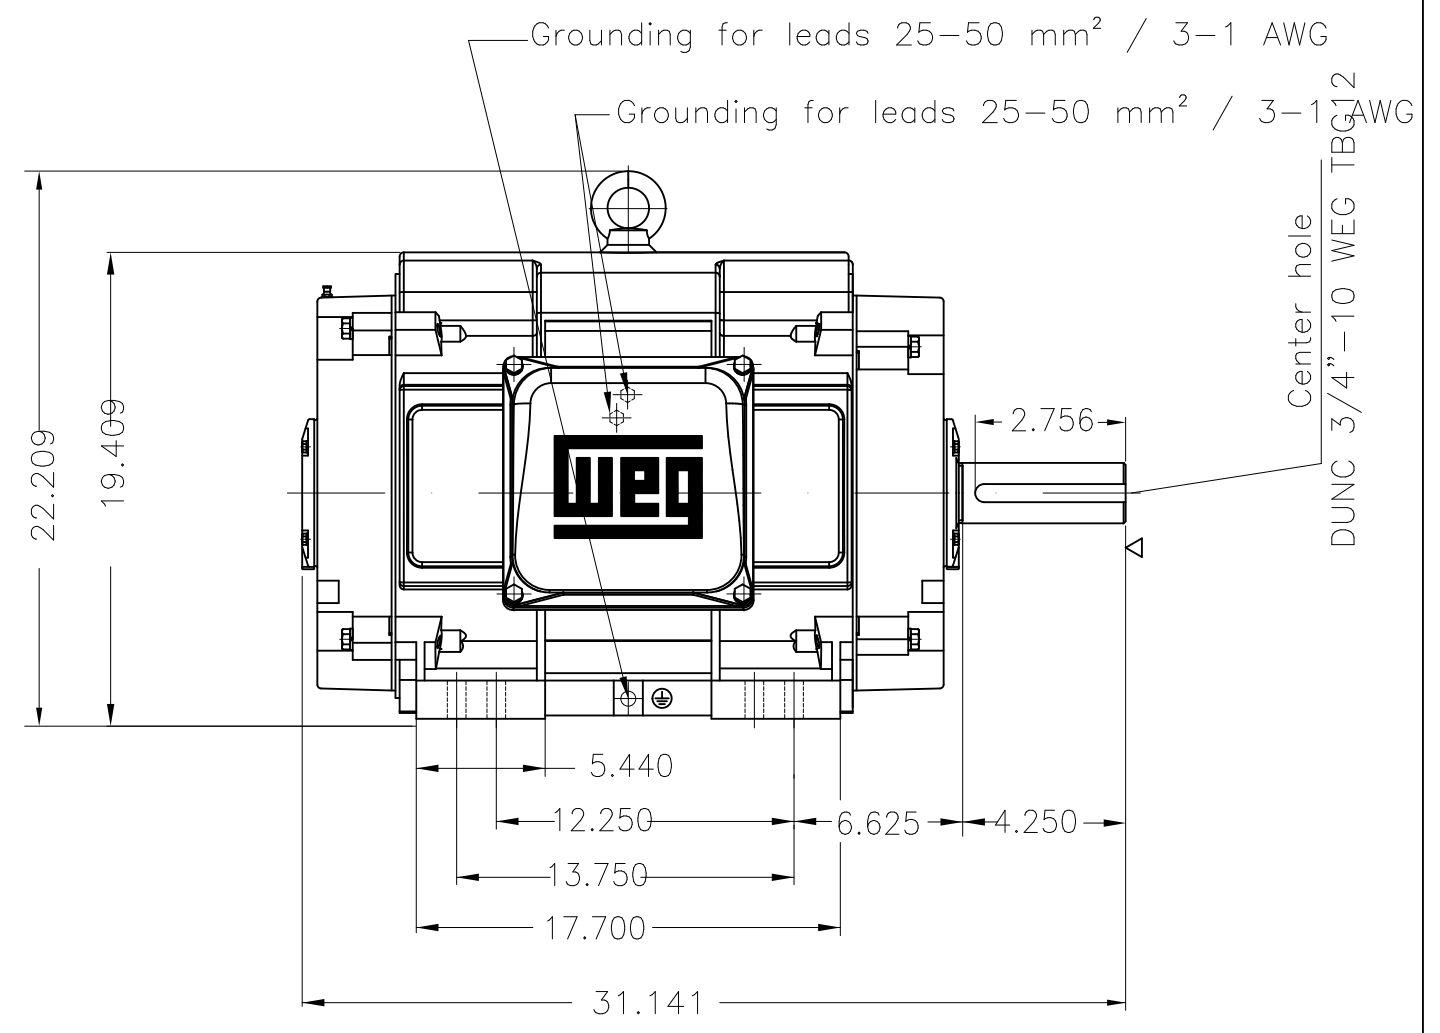

Dimensões em polegada  
Dimensions in inches

THIS IS AN UPDATED REVISION, THE  
PREVIOUS ONE MUST BE DISREGARDED.

Thermistors 155°C To trip  
TS shaft end  
Color RAL 5009  
Painting plan 203A  
Mounting B3R(D)

ECM	LOC	SUMMARY OF MODIFICATIONS	EXECUTED	CHECKED	RELEASED	DATE	VER
EXECUTED	USERADMIN	 THREE PHASE NEMA P. EFF MOTOR FRAME 404/5TS IP23 ODP WEG code: 12363428					
CHECKED							
RELEASED							
REL DT	24.07.2017	WMO Jaragua do Sul	Product Engineering	SHEET	1 / 1		

100 HP 04 Poles 60Hz