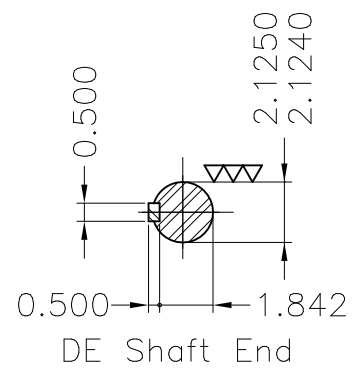

Dimensões em polegada  
Dimensions in inches

THIS IS AN UPDATED REVISION, THE  
PREVIOUS ONE MUST BE DISREGARDED.

Thermistors 155°C To trip  
TS shaft end  
Color RAL 5009  
Painting plan 203A  
Mounting B3R(D)

ECM	LOC	SUMMARY OF MODIFICATIONS	EXECUTED	CHECKED	RELEASED	DATE	VER
EXECUTED	USERADMIN	 THREE PHASE NEMA P. EFF MOTOR FRAME 404/5TS IP23 ODP WEG code: 12363428					
CHECKED							
RELEASED							
REL DT	24.07.2017	WMO Jaragua do Sul	Product Engineering	SHEET	1 / 1		

100 HP 04 Poles 60Hz