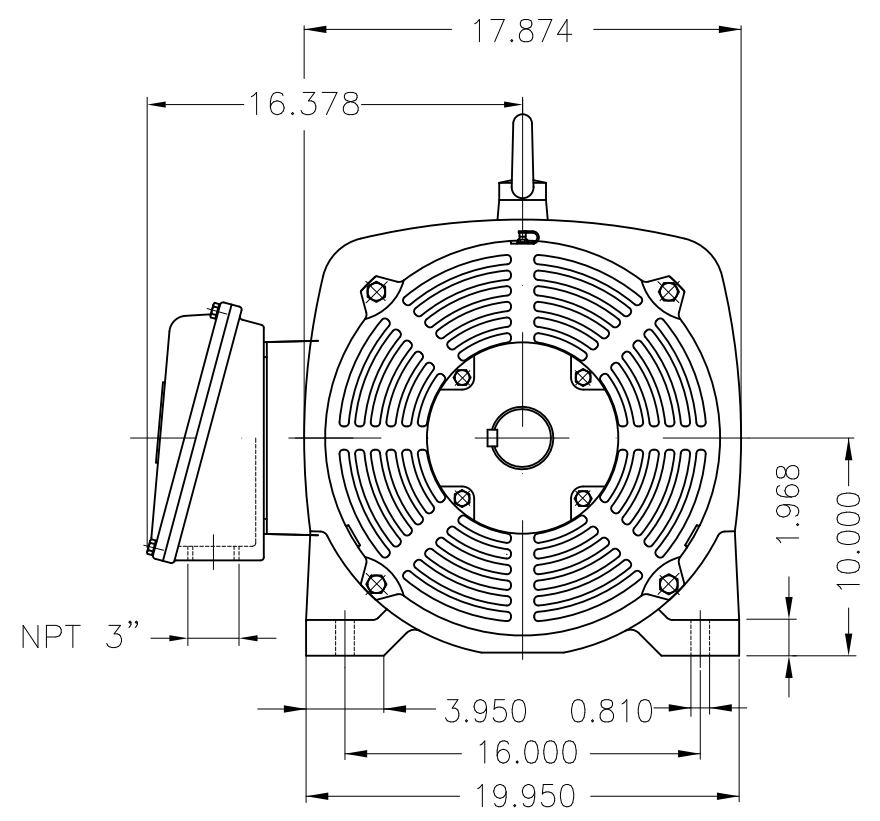

Dimensões em polegada  
Dimensions in inches

THIS IS AN UPDATED REVISION, THE  
PREVIOUS ONE MUST BE DISREGARDED.

Thermistors 155°C To trip  
TS shaft end  
Color RAL 5009  
Painting plan 203A  
Mounting B3R(D)

ECM	LOC	SUMMARY OF MODIFICATIONS	EXECUTED	CHECKED	RELEASED	DATE	VER
EXECUTED	USERADMIN	 THREE PHASE NEMA P. EFF MOTOR FRAME 404/5TS IP23 ODP WEG code: 12363428					
CHECKED							
RELEASED							
REL DT	24.07.2017	WMO Jaragua do Sul	Product Engineering	SHEET	1 / 1		

100 HP 04 Poles 60Hz