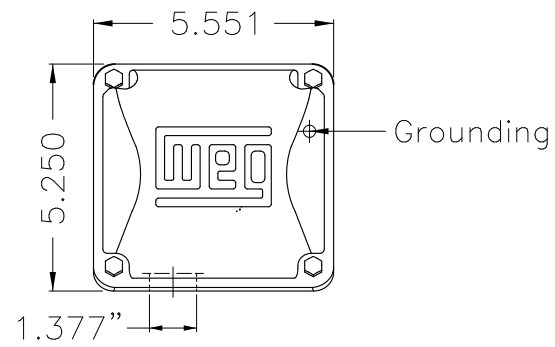

Dimensões em polegada  
Dimensions in inches

THIS IS AN UPDATED REVISION, THE  
PREVIOUS ONE MUST BE DISREGARDED.

Color Munsell N 1 matte black  
Painting plan 207N  
Mounting F-1/B34R(D)

ECM	LOC	SUMMARY OF MODIFICATIONS	EXECUTED	CHECKED	RELEASED	DATE	VER
EXECUTED	USERADMIN	THREE PHASE ODP ROLLED STEEL NEMA PREM.					
CHECKED		FRAME 213/5TC ODP					
RELEASED		WEG code: 12674768					
REL DT	24.07.2017	WMO Jaragua do Sul	Product Engineering	SHEET	1 / 1		

10 HP 04 Poles 60Hz

A