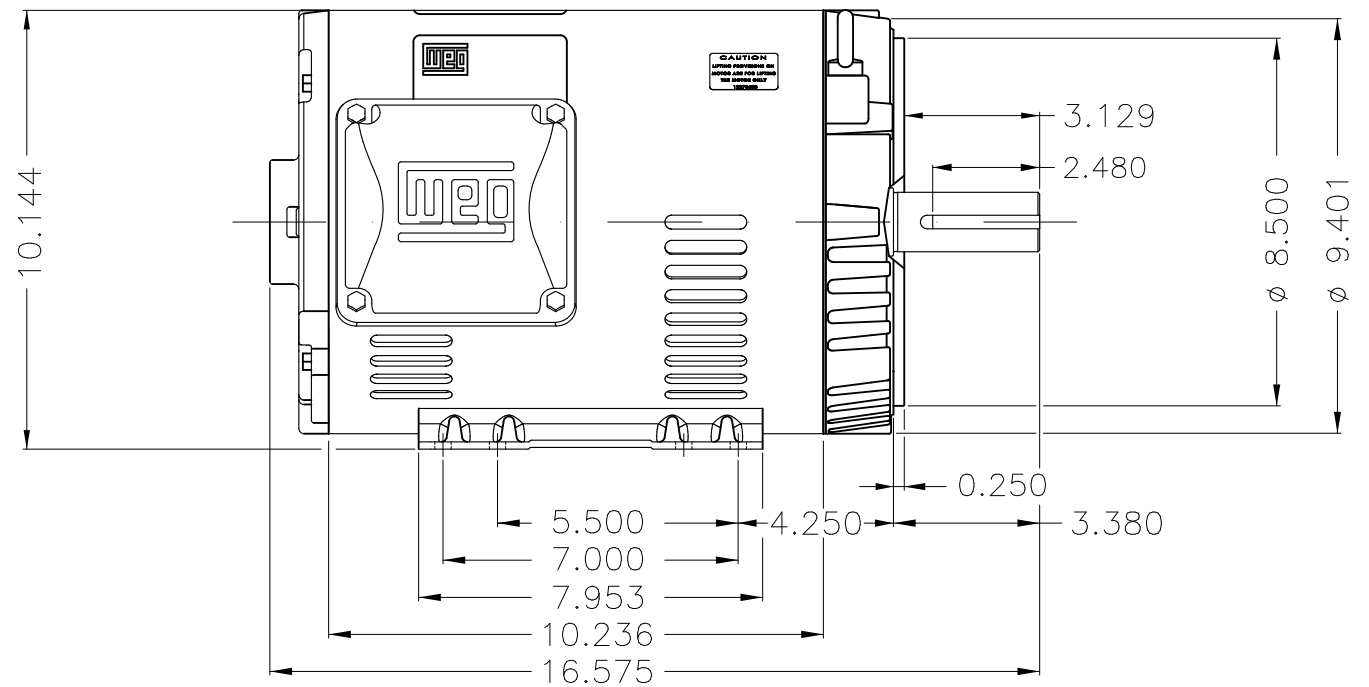

Dimensões em polegada  
Dimensions in inches

THIS IS AN UPDATED REVISION, THE  
PREVIOUS ONE MUST BE DISREGARDED.

Color Munsell N 1 matte black  
Painting plan 207N  
Mounting F-1/B34R(D)

ECM	LOC	SUMMARY OF MODIFICATIONS	EXECUTED	CHECKED	RELEASED	DATE	VER
EXECUTED	USERADMIN	THREE PHASE ODP ROLLED STEEL NEMA PREM.					
CHECKED		FRAME 213/5TC ODP					
RELEASED		WEG code: 12674768					
REL DT	24.07.2017	WMO Jaragua do Sul	Product Engineering	SHEET	1 / 1		

10 HP 04 Poles 60Hz

A