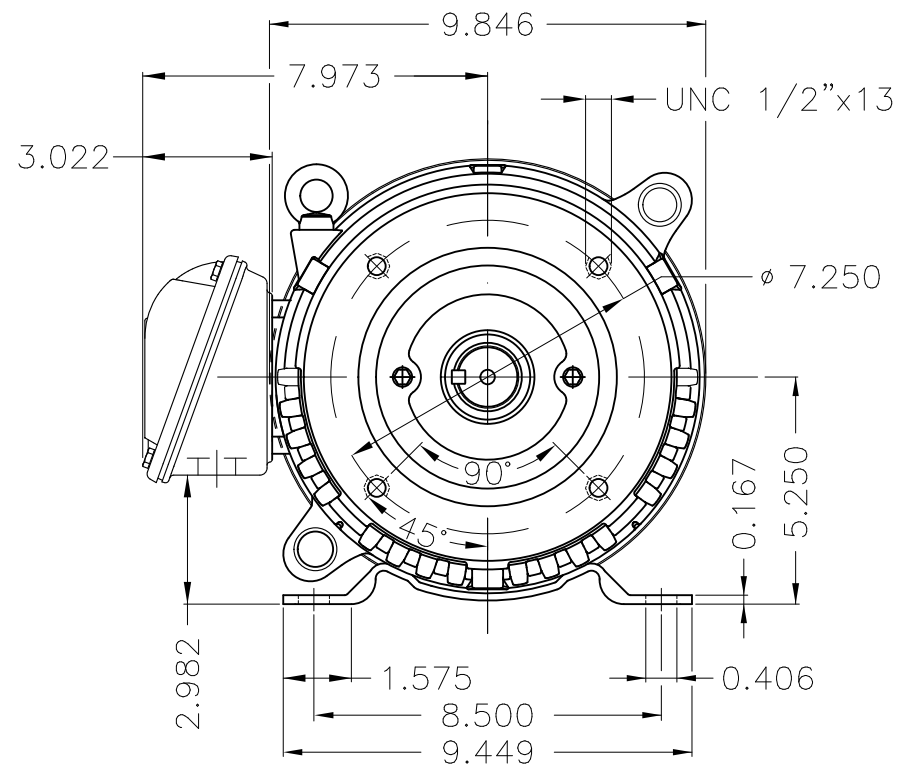

Dimensões em polegada  
Dimensions in inches

THIS IS AN UPDATED REVISION, THE  
PREVIOUS ONE MUST BE DISREGARDED.

Color Munsell N 1 matte black  
Painting plan 207N  
Mounting F-1/B34R(D)

ECM	LOC	SUMMARY OF MODIFICATIONS	EXECUTED	CHECKED	RELEASED	DATE	VER
EXECUTED	USERADMIN	THREE PHASE ODP ROLLED STEEL NEMA PREM.					
CHECKED		FRAME 213/5TC ODP					
RELEASED		WEG code: 12674768					
REL DT	24.07.2017	WMO Jaragua do Sul	Product Engineering	SHEET	1 / 1		

10 HP 04 Poles 60Hz

A