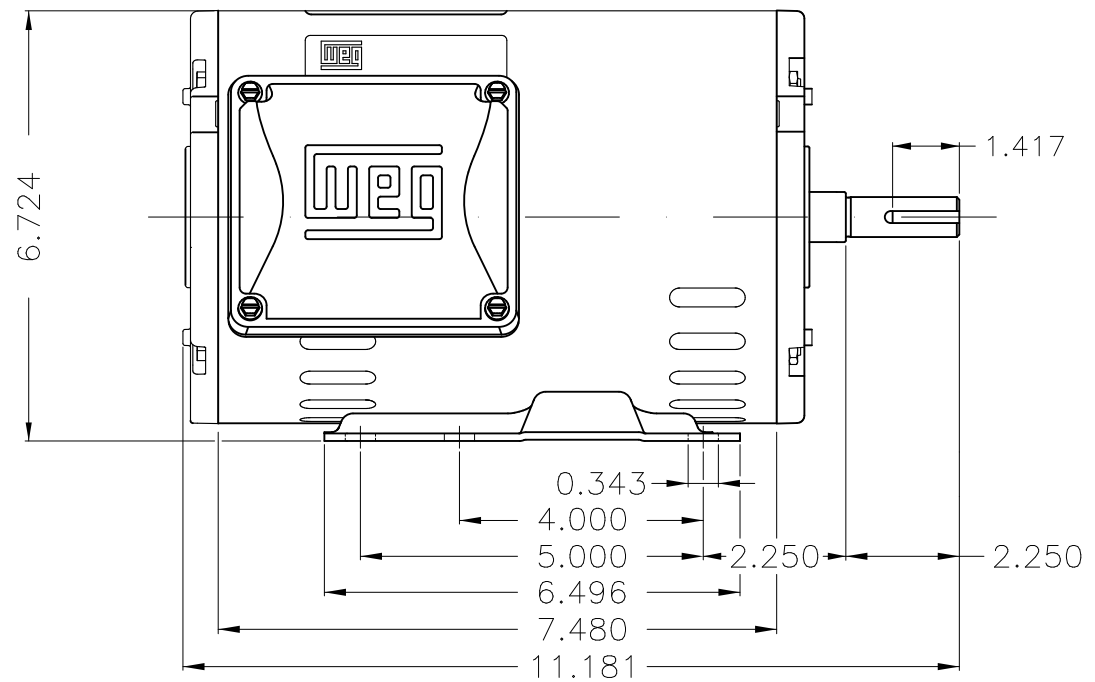

Dimensões em polegada
Dimensions in inches

THIS IS AN UPDATED REVISION, THE
PREVIOUS ONE MUST BE DISREGARDED.

Color Munsell N 1 matte black
Painting plan 207N
Mounting F-1/B3R(D)

ECM	LOC	SUMMARY OF MODIFICATIONS	EXECUTED	CHECKED	RELEASED	DATE	VER
EXECUTED	USERADMIN	THREE PHASE ODP ROLLED STEEL NEMA PREM.					
CHECKED		FRAME 143/5T ODP					
RELEASED		WEG code: 12628413					
REL DT	24.07.2017	WMO Jaragua do Sul	Product Engineering	SHEET	1 / 1		

1 HP 04 Poles 60Hz

A