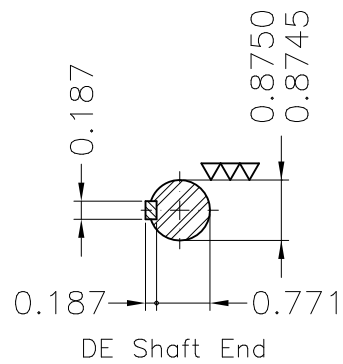

Dimensões em polegada
Dimensions in inches

THIS IS AN UPDATED REVISION, THE
PREVIOUS ONE MUST BE DISREGARDED.

Color Munsell N 1 matte black
Painting plan 207N
Mounting F-1/B3R(D)

ECM	LOC	SUMMARY OF MODIFICATIONS	EXECUTED	CHECKED	RELEASED	DATE	VER
EXECUTED	USERADMIN	THREE PHASE ODP ROLLED STEEL NEMA PREM.					
CHECKED		FRAME 143/5T ODP					
RELEASED		WEG code: 12628413					
REL DT	24.07.2017	WMO Jaragua do Sul	Product Engineering	SHEET	1 / 1		

1 HP 04 Poles 60Hz

A