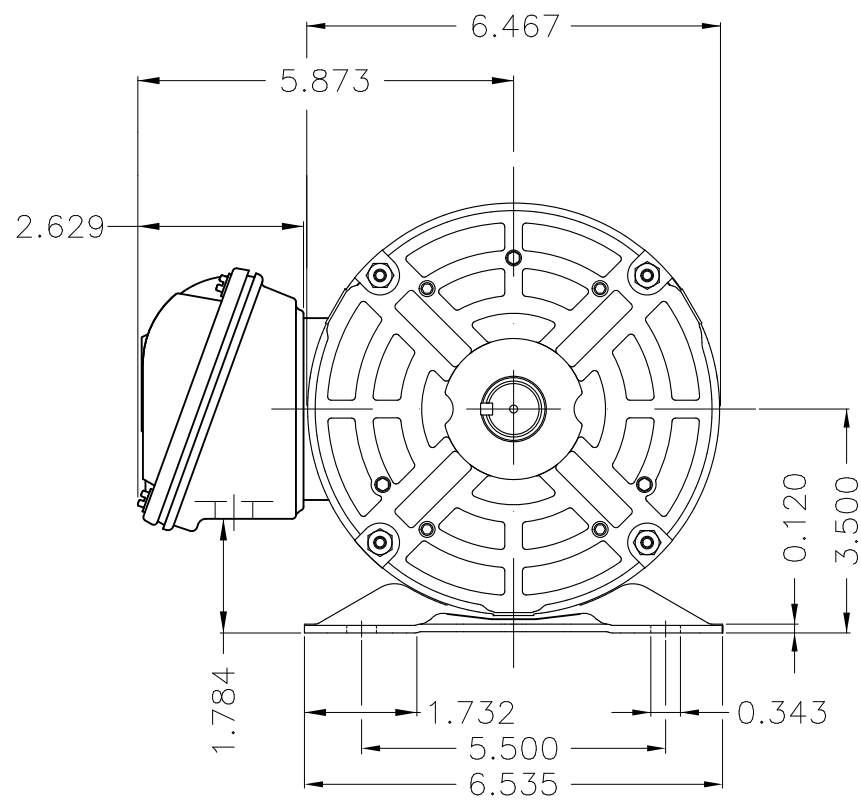

Dimensões em polegada
Dimensions in inches

THIS IS AN UPDATED REVISION, THE
PREVIOUS ONE MUST BE DISREGARDED.

Color Munsell N 1 matte black
Painting plan 207N
Mounting F-1/B3R(D)

ECM	LOC	SUMMARY OF MODIFICATIONS	EXECUTED	CHECKED	RELEASED	DATE	VER
EXECUTED	USERADMIN	THREE PHASE ODP ROLLED STEEL NEMA PREM.					
CHECKED		FRAME 143/5T ODP					
RELEASED		WEG code: 12628413					
REL DT	24.07.2017	WMO Jaragua do Sul	Product Engineering	SHEET	1 / 1		

1 HP 04 Poles 60Hz

A