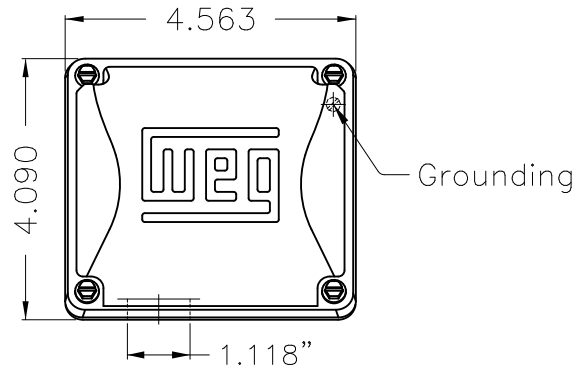

Dimensões em polegada
Dimensions in inches

THIS IS AN UPDATED REVISION, THE
PREVIOUS ONE MUST BE DISREGARDED.

Color Munsell N 1 matte black
Painting plan 207N
Mounting F-1/B3R(D)

ECM	LOC	SUMMARY OF MODIFICATIONS	EXECUTED	CHECKED	RELEASED	DATE	VER
EXECUTED	USERADMIN	THREE PHASE ODP ROLLED STEEL NEMA PREM.					
CHECKED		FRAME 143/5T ODP					
RELEASED		WEG code: 12628413					
REL DT	24.07.2017	WMO Jaragua do Sul	Product Engineering	SHEET	1 / 1		

1 HP 04 Poles 60Hz

A