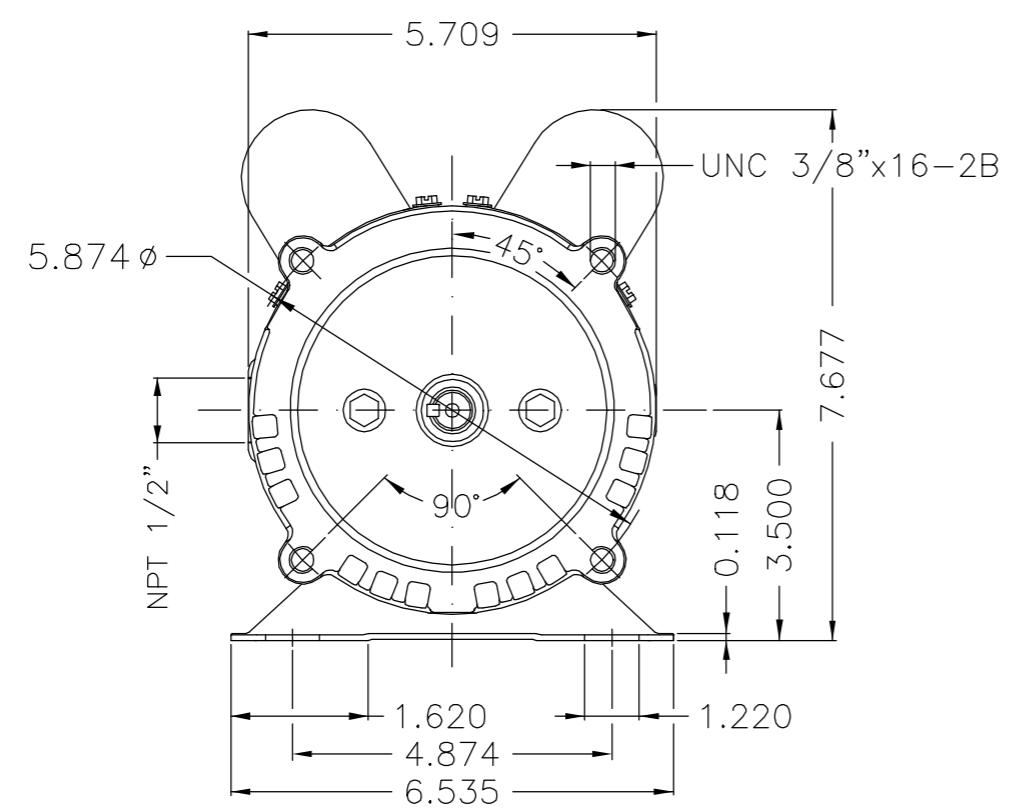

EIXO/SHAFT	
PADRÃO/STANDARD	X Dimensões em polegadas
OPCIONAL/OPTIONAL	
ESPECIAL/SPECIAL	Dimensions in inches

CERTIFIED WEG MOTORES
 Certified document.
 Not subject to changes.

THIS IS AN UPDATED REVISION, THE PREVIOUS ONE MUST BE DISREGARDED.

A
B
C
D
E

Protetor Térmico Automático / Automatic Overload Protector

Forma construtiva B34D / Mounting B34R(D)

WEG ELECTRIC CORP.

500001080167		CORRIGIDO COTAS	PATRICKL		RUBENSM	28.08.2015	02
500001046825		DOCUMENTO NOVO	PATRICKL		EMERSONRH	10.06.2015	01
ECM	LOC	SUMMARY OF MODIFICATIONS	EXECUTED	CHECKED	RELEASED	DATE	VER
EXECUTED	PATRICKL	SINGLE PHASE ODP ROLLED STEEL PREM. EFF. FRAME W56C IP21	10003612195				
CHECKED			000	02			
RELEASED	EMERSONRH						
REL DT	10.06.2015	WMO	JARAGUA DO SUL	ENGENHARIA DE PRODUTO	SHEET	1 / 1	

0.5 HP 04 Poles 60Hz 413886440

A

UNCONTROLLED COPY
RELEASED
ZME A3