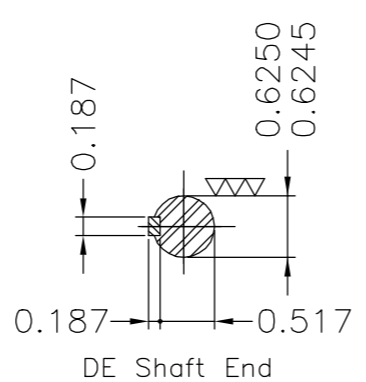

EIXO/SHAFT	
PADRÃO/STANDARD	X Dimensões em polegadas
OPCIONAL/OPTIONAL	
ESPECIAL/SPECIAL	Dimensions in inches

CERTIFIED WEG MOTORES
 Certified document.
 Not subject to changes.

THIS IS AN UPDATED REVISION, THE PREVIOUS ONE MUST BE DISREGARDED.

A
B
C
D
E

Protetor Térmico Automático / Automatic Overload Protector

Forma construtiva B34D / Mounting B34R(D)

WEG ELECTRIC CORP.

500001080167		CORRIGIDO COTAS	PATRICKL		RUBENSM	28.08.2015	02
500001046825		DOCUMENTO NOVO	PATRICKL		EMERSONRH	10.06.2015	01
ECM	LOC	SUMMARY OF MODIFICATIONS	EXECUTED	CHECKED	RELEASED	DATE	VER
EXECUTED	PATRICKL	SINGLE PHASE ODP ROLLED STEEL PREM. EFF. FRAME W56C IP21	10003612195				
CHECKED			000	02			
RELEASED	EMERSONRH						
REL DT	10.06.2015	WMO	JARAGUA DO SUL	ENGENHARIA DE PRODUTO	SHEET	1 / 1	