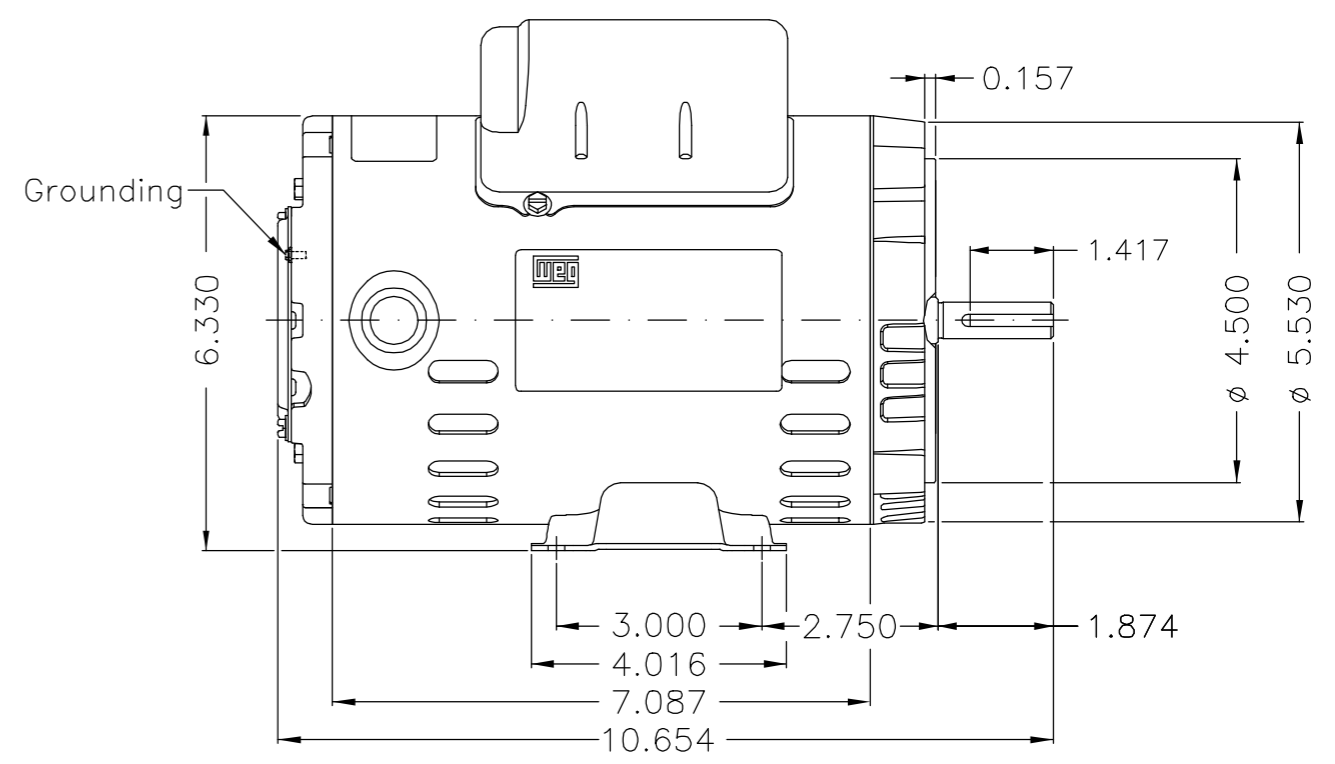

EIXO/SHAFT	
PADRÃO/STANDARD	X Dimensões em polegadas
OPCIONAL/OPTIONAL	
ESPECIAL/SPECIAL	Dimensions in inches

CERTIFIED WEG MOTORES
 Certified document.
 Not subject to changes.

THIS IS AN UPDATED REVISION, THE PREVIOUS ONE MUST BE DISREGARDED.

A
B
C
D
E

Protetor Térmico Automático / Automatic Overload Protector

Forma construtiva B34D / Mounting B34R(D)

WEG ELECTRIC CORP.

500001080167		CORRIGIDO COTAS	PATRICKL		RUBENSM	28.08.2015	02
500001046825		DOCUMENTO NOVO	PATRICKL		EMERSONRH	10.06.2015	01
ECM	LOC	SUMMARY OF MODIFICATIONS	EXECUTED	CHECKED	RELEASED	DATE	VER
EXECUTED	PATRICKL	SINGLE PHASE ODP ROLLED STEEL PREM. EFF. FRAME W56C IP21	10003612195				
CHECKED			000	02			
RELEASED	EMERSONRH						
REL DT	10.06.2015	WMO	JARAGUA DO SUL	ENGENHARIA DE PRODUTO	SHEET	1 / 1	