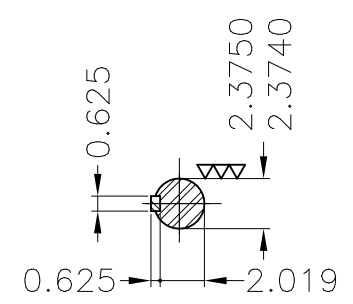

Dimensões em polegada
Dimensions in inches

THIS IS AN UPDATED REVISION, THE
PREVIOUS ONE MUST BE DISREGARDED.

Grounding for leads 25–50 mm² / 3–1 AWG

Main terminal box

Grounding for leads 25–185 mm² / 3AWG–350MCM

Center hole
DUNC 3/4"–10 WEG TBG12

DE Shaft End

Color RAL 5009
Painting plan 203A
Mounting B3R(D)

ECM	LOC	SUMMARY OF MODIFICATIONS		EXECUTED	CHECKED	RELEASED	DATE	VER
EXECUTED	USERADMIN		THREE PHASE W22 MOTOR - NEMA PREMIUM EFF					
CHECKED			FRAME 364/5T IP55 TEFC					
RELEASED			WEG code: 11356015					
REL DT	24.07.2017	WMO	Jaragua do Sul	Product Engineering	SHEET	1 / 1		

75 HP 04 Poles 60Hz