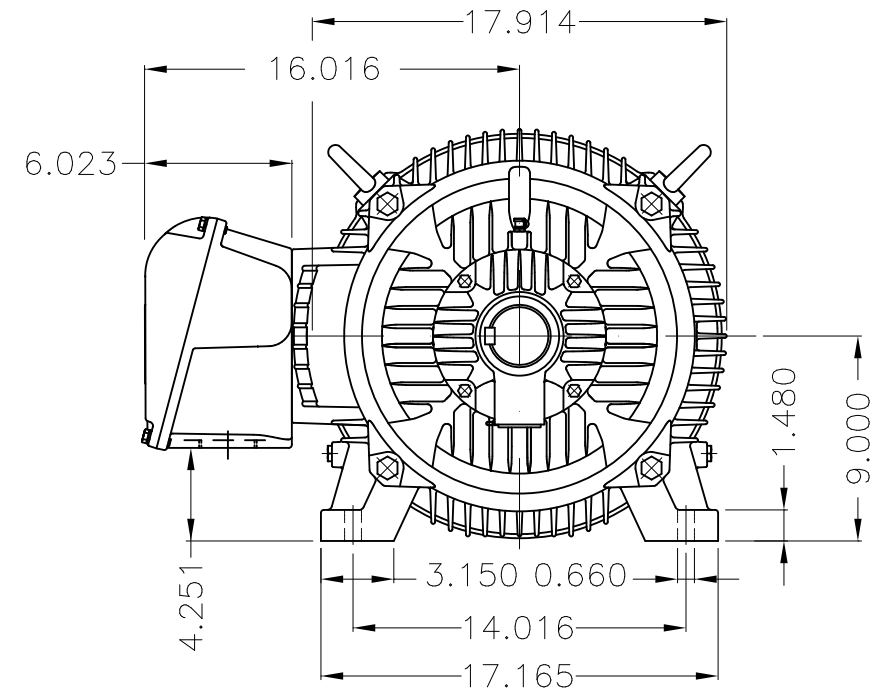

Dimensões em polegada
Dimensions in inches

THIS IS AN UPDATED REVISION, THE
PREVIOUS ONE MUST BE DISREGARDED.

Grounding for leads 25–50 mm² / 3–1 AWG

Main terminal box

Grounding for leads 25–185 mm² / 3AWG–350MCM

Center hole
DUNC 3/4"–10 WEG TBG12

DE Shaft End

Color RAL 5009
Painting plan 203A
Mounting B3R(D)

ECM	LOC	SUMMARY OF MODIFICATIONS		EXECUTED	CHECKED	RELEASED	DATE	VER
EXECUTED	USERADMIN		THREE PHASE W22 MOTOR - NEMA PREMIUM EFF					
CHECKED			FRAME 364/5T IP55 TEFC					
RELEASED			WEG code: 11356015					
REL DT	24.07.2017	WMO	Jaragua do Sul	Product Engineering	SHEET	1 / 1		

75 HP 04 Poles 60Hz