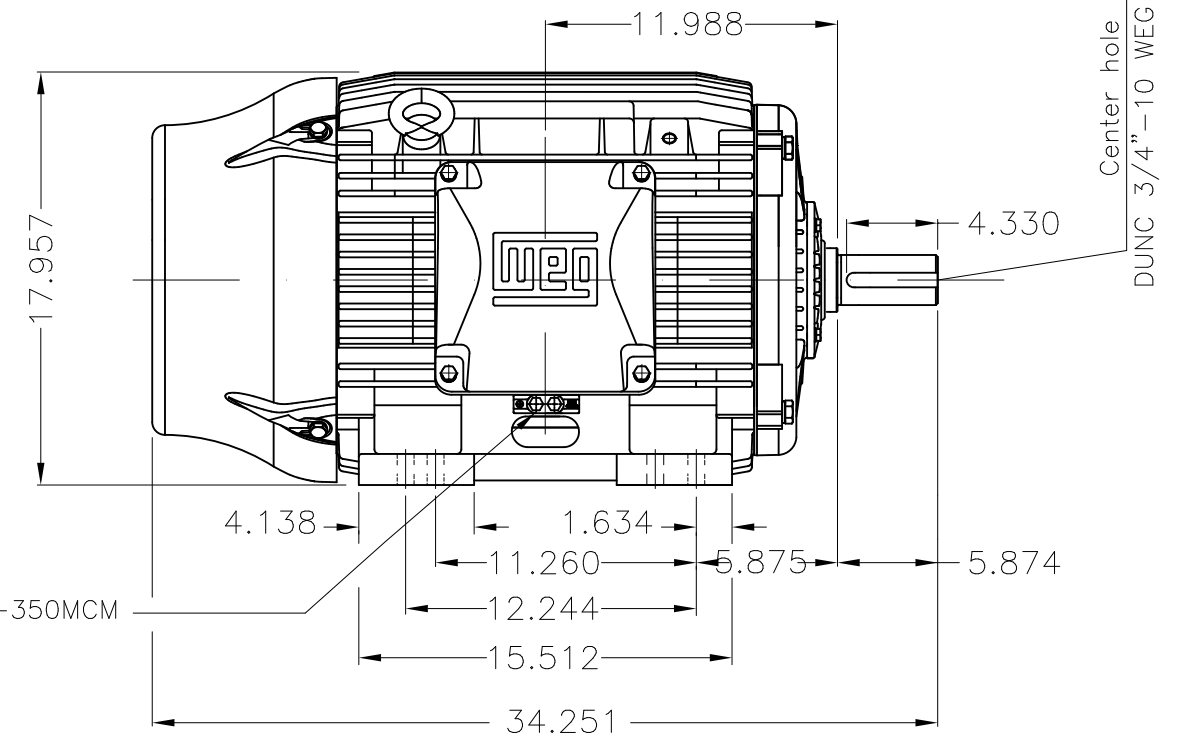

Dimensões em polegada
Dimensions in inches

THIS IS AN UPDATED REVISION, THE
PREVIOUS ONE MUST BE DISREGARDED.

Grounding for leads 25–50 mm² / 3–1 AWG

Main terminal box

Grounding for leads 25–185 mm² / 3AWG–350MCM

Center hole
DUNC 3/4"–10 WEG TBG12

DE Shaft End

Color RAL 5009
Painting plan 203A
Mounting B3R(D)

ECM	LOC	SUMMARY OF MODIFICATIONS		EXECUTED	CHECKED	RELEASED	DATE	VER
EXECUTED	USERADMIN		THREE PHASE W22 MOTOR - NEMA PREMIUM EFF					
CHECKED			FRAME 364/5T IP55 TEFC					
RELEASED			WEG code: 11356015					
REL DT	24.07.2017	WMO	Jaragua do Sul	Product Engineering	SHEET	1 / 1		

75 HP 04 Poles 60Hz