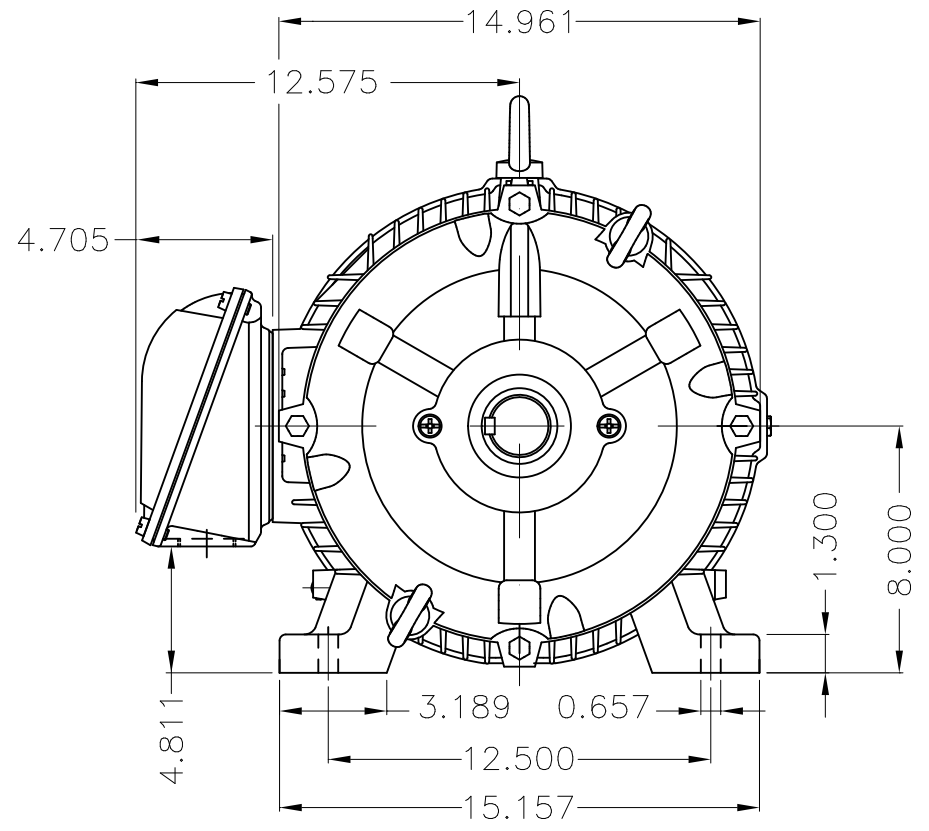

Dimensões em polegada
Dimensions in inches

THIS IS AN UPDATED REVISION, THE
PREVIOUS ONE MUST BE DISREGARDED.

Color RAL 5009
Painting plan 202E
Mounting B3R(D)

ECM	LOC	SUMMARY OF MODIFICATIONS			EXECUTED	CHECKED	RELEASED	DATE	VER
EXECUTED	USERADMIN	 THREE PH W22 MOTOR COOLING TOWER NEMA EF FRAME 324T IP55 TEFC WEG code: 11998746							
CHECKED									
RELEASED									
REL DT	24.07.2017	WMO	Jaragua do Sul	Product Engineering	SHEET	1 / 1			

40 HP 04 Poles 60Hz

A