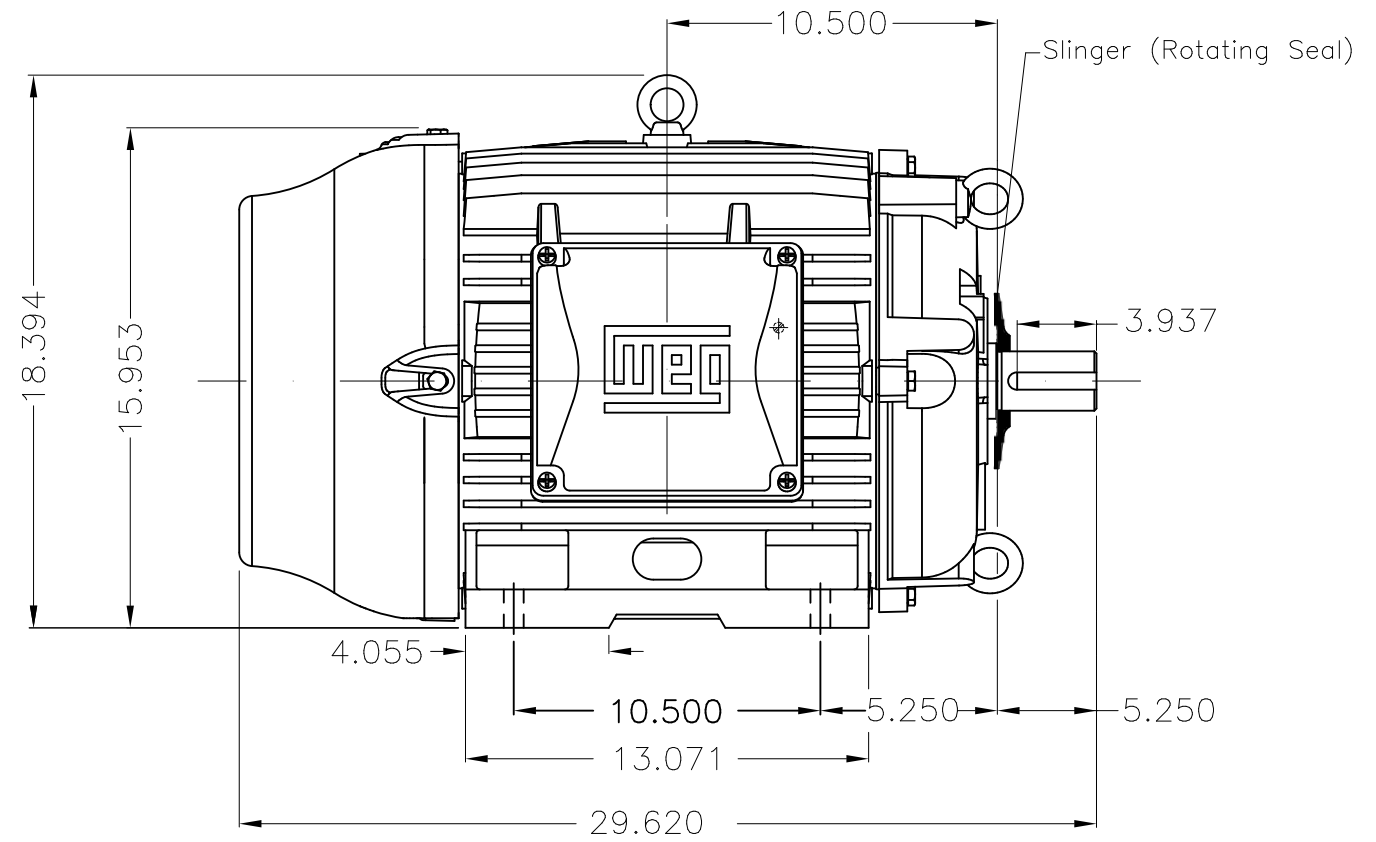

Dimensões em polegada
Dimensions in inches

THIS IS AN UPDATED REVISION, THE
PREVIOUS ONE MUST BE DISREGARDED.

Color RAL 5009
Painting plan 202E
Mounting B3R(D)

ECM	LOC	SUMMARY OF MODIFICATIONS			EXECUTED	CHECKED	RELEASED	DATE	VER
EXECUTED	USERADMIN	 THREE PH W22 MOTOR COOLING TOWER NEMA EF FRAME 324T IP55 TEFC WEG code: 11998746							
CHECKED									
RELEASED									
REL DT	24.07.2017	WMO	Jaragua do Sul	Product Engineering	SHEET	1 / 1			

40 HP 04 Poles 60Hz

A