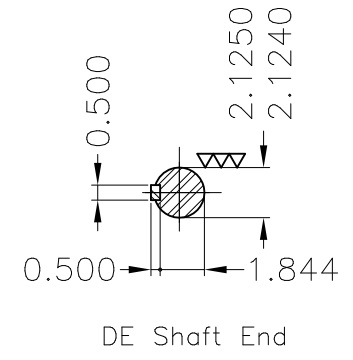

Dimensões em polegada
Dimensions in inches

THIS IS AN UPDATED REVISION, THE
PREVIOUS ONE MUST BE DISREGARDED.

Color RAL 5009
Painting plan 202E
Mounting B3R(D)

ECM	LOC	SUMMARY OF MODIFICATIONS			EXECUTED	CHECKED	RELEASED	DATE	VER
EXECUTED	USERADMIN	 THREE PH W22 MOTOR COOLING TOWER NEMA EF FRAME 324T IP55 TEFC WEG code: 11998746							
CHECKED									
RELEASED									
REL DT	24.07.2017	WMO	Jaragua do Sul	Product Engineering	SHEET	1 / 1			

40 HP 04 Poles 60Hz

A