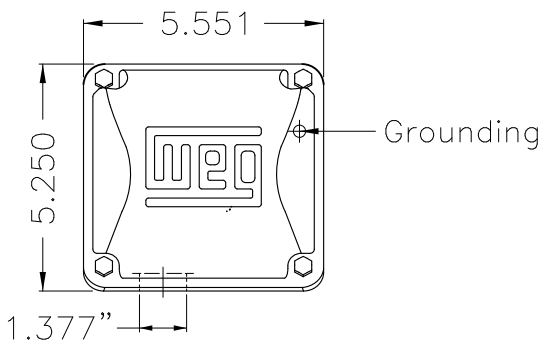

Dimensões em polegada
Dimensions in inches

THIS IS AN UPDATED REVISION, THE
PREVIOUS ONE MUST BE DISREGARDED.

Color Munsell N 1 matte black
Painting plan 207N
Mounting F-1/B34R(D)

ECM	LOC	SUMMARY OF MODIFICATIONS	EXECUTED	CHECKED	RELEASED	DATE	VER
EXECUTED	USERADMIN	THREE PHASE ODP ROLLED STEEL NEMA PREM.					
CHECKED		FRAME 213/5JP ODP					
RELEASED		WEG code: 12682726					
REL DT	24.07.2017	WMO Jaragua do Sul	Product Engineering	SHEET	1 / 1		

7.5 HP 04 Poles 60Hz