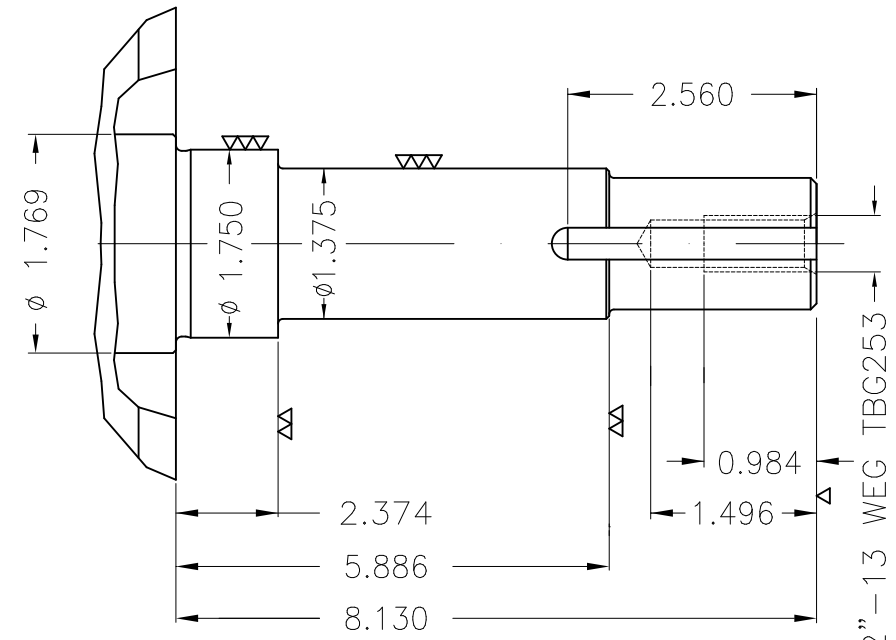

Dimensões em polegada
Dimensions in inches

THIS IS AN UPDATED REVISION, THE
PREVIOUS ONE MUST BE DISREGARDED.

Color Munsell N 1 matte black
Painting plan 207N
Mounting F-1/B34R(D)

ECM	LOC	SUMMARY OF MODIFICATIONS	EXECUTED	CHECKED	RELEASED	DATE	VER
EXECUTED	USERADMIN	THREE PHASE ODP ROLLED STEEL NEMA PREM.					
CHECKED		FRAME 213/5JP ODP					
RELEASED		WEG code: 12682726					
REL DT	24.07.2017	WMO Jaragua do Sul	Product Engineering	SHEET	1 / 1		

7.5 HP 04 Poles 60Hz