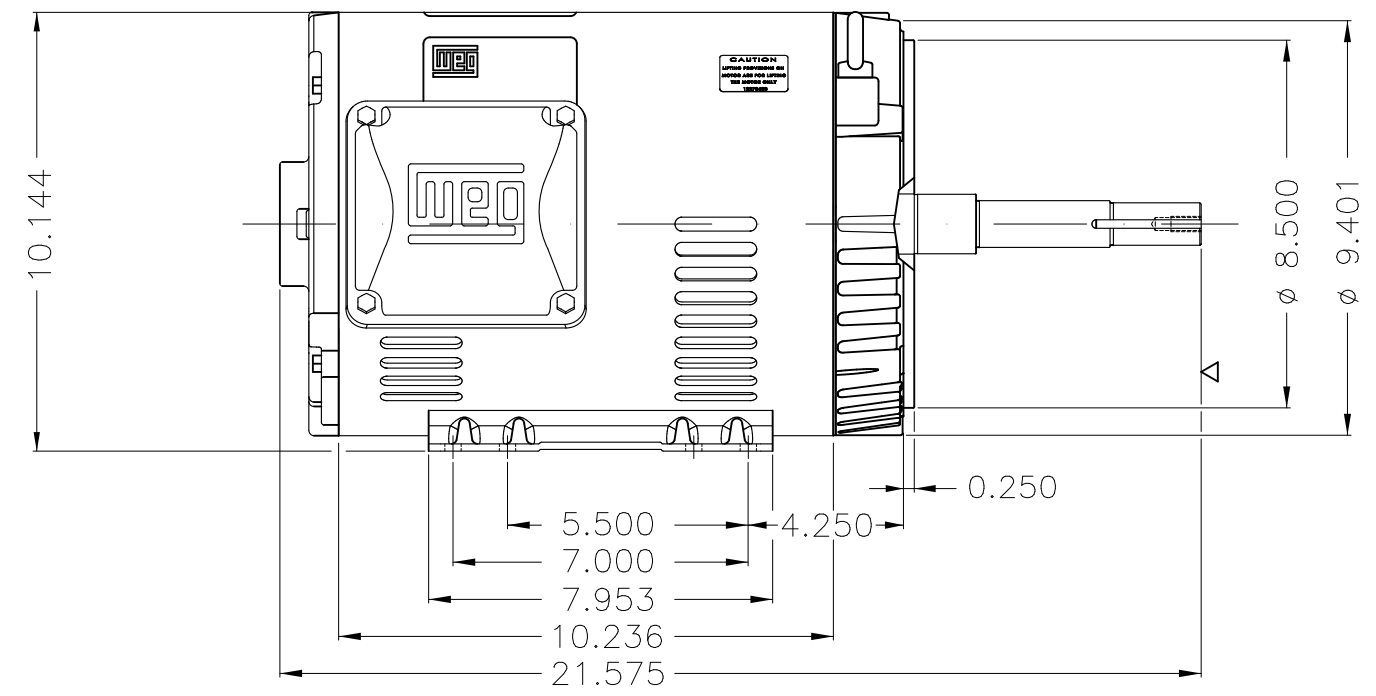

Dimensões em polegada
Dimensions in inches

THIS IS AN UPDATED REVISION, THE
PREVIOUS ONE MUST BE DISREGARDED.

Color Munsell N 1 matte black
Painting plan 207N
Mounting F-1/B34R(D)

ECM	LOC	SUMMARY OF MODIFICATIONS	EXECUTED	CHECKED	RELEASED	DATE	VER
EXECUTED	USERADMIN	THREE PHASE ODP ROLLED STEEL NEMA PREM.					
CHECKED		FRAME 213/5JP ODP					
RELEASED		WEG code: 12682726					
REL DT	24.07.2017	WMO Jaragua do Sul	Product Engineering	SHEET	1 / 1		

7.5 HP 04 Poles 60Hz