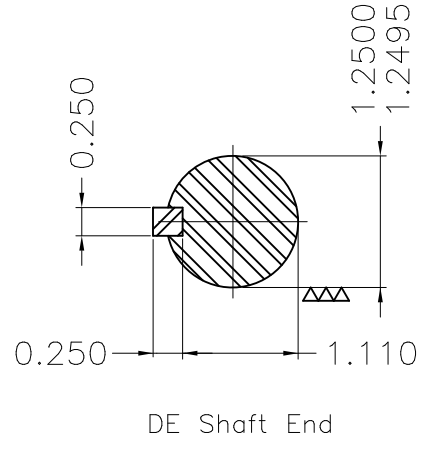

Dimensões em polegada
Dimensions in inches

THIS IS AN UPDATED REVISION, THE
PREVIOUS ONE MUST BE DISREGARDED.

Color Munsell N 1 matte black
Painting plan 207N
Mounting F-1/B34R(D)

ECM	LOC	SUMMARY OF MODIFICATIONS	EXECUTED	CHECKED	RELEASED	DATE	VER
EXECUTED	USERADMIN	THREE PHASE ODP ROLLED STEEL NEMA PREM.					
CHECKED		FRAME 213/5JP ODP					
RELEASED		WEG code: 12682726					
REL DT	24.07.2017	WMO Jaragua do Sul	Product Engineering	SHEET	1 / 1		

7.5 HP 04 Poles 60Hz