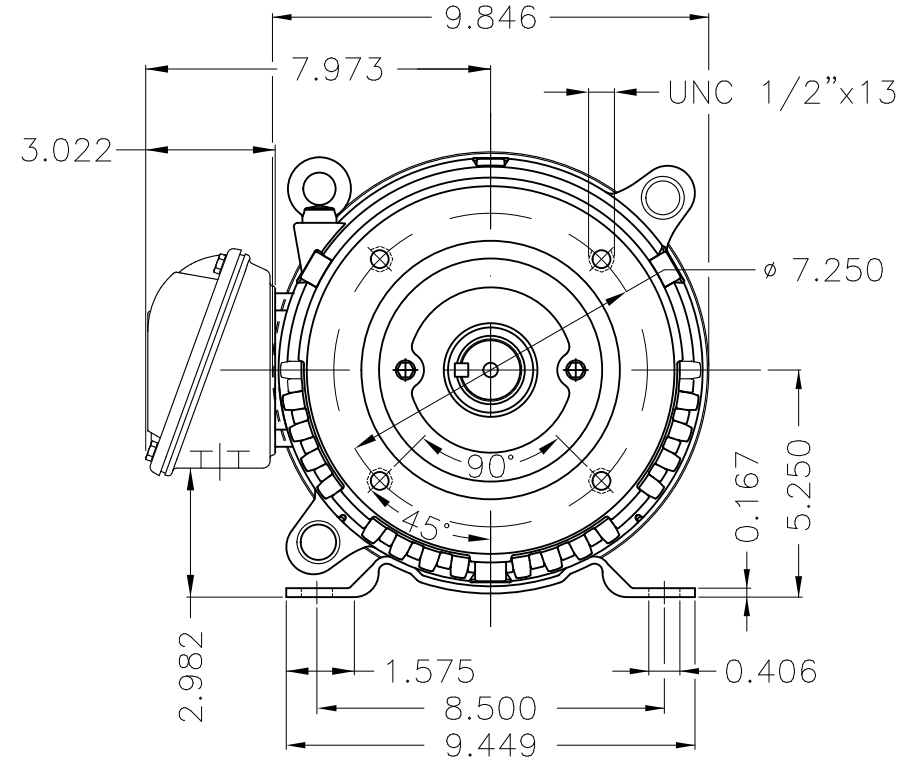

Dimensões em polegada
Dimensions in inches

THIS IS AN UPDATED REVISION, THE
PREVIOUS ONE MUST BE DISREGARDED.

Color Munsell N 1 matte black
Painting plan 207N
Mounting F-1/B34R(D)

ECM	LOC	SUMMARY OF MODIFICATIONS	EXECUTED	CHECKED	RELEASED	DATE	VER
EXECUTED	USERADMIN	THREE PHASE ODP ROLLED STEEL NEMA PREM.					
CHECKED		FRAME 213/5JP ODP					
RELEASED		WEG code: 12682726					
REL DT	24.07.2017	WMO Jaragua do Sul	Product Engineering	SHEET	1 / 1		

7.5 HP 04 Poles 60Hz