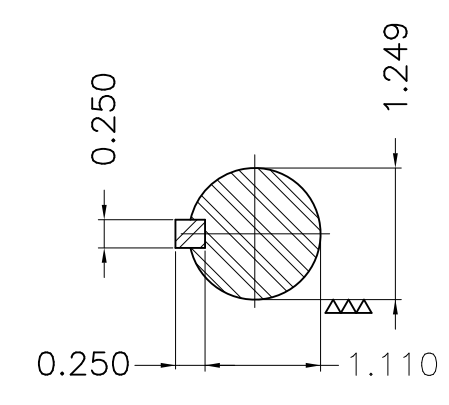

Dimensões em polegada
Dimensions in inches

THIS IS AN UPDATED REVISION, THE
PREVIOUS ONE MUST BE DISREGARDED.

EUNC 1/2"-13 WEG TBG253

Color RAL 5009
Painting plan 203A
Mounting B34R(D)

ECM	LOC	SUMMARY OF MODIFICATIONS	EXECUTED	CHECKED	RELEASED	DATE	VER
EXECUTED	USERADMIN	THREE PHASE PREMIUM EFFICIENCY					
CHECKED		FRAME 364/5JM IP23 ODP					
RELEASED		WEG code: 11266801					
REL DT	24.07.2017	WMO Jaraguá do Sul	Product Engineering	SHEET	1 / 1		

75 HP 04 Poles 60Hz

A