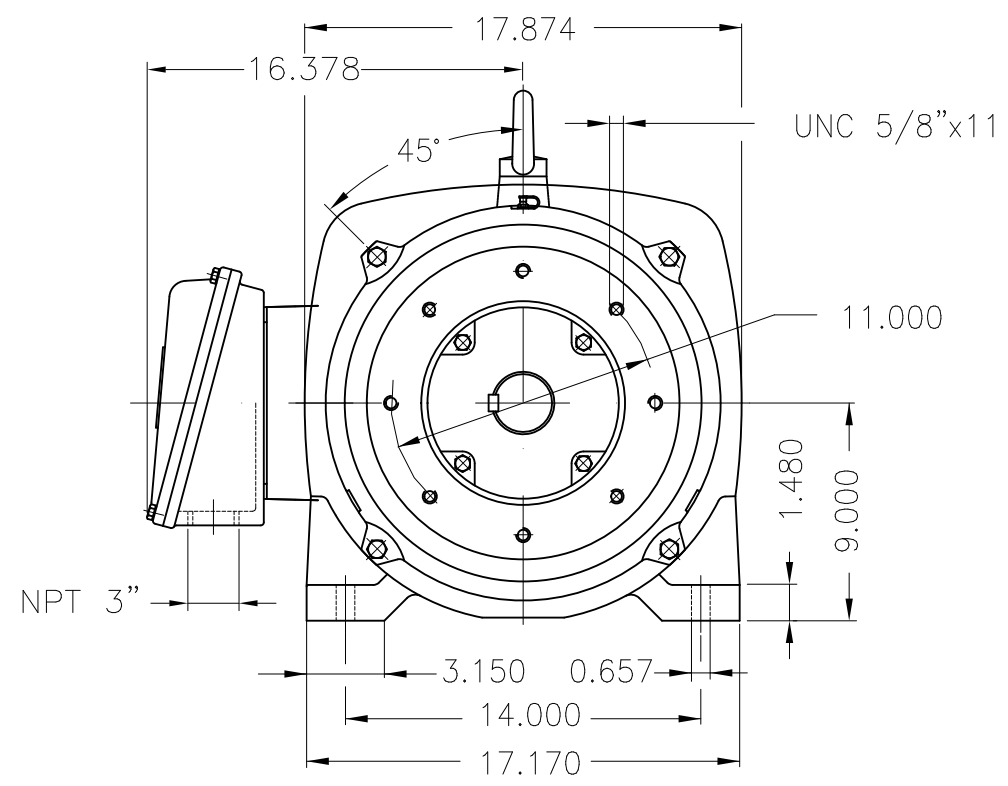

Dimensões em polegada
Dimensions in inches

THIS IS AN UPDATED REVISION, THE
PREVIOUS ONE MUST BE DISREGARDED.

EUNC 1/2"-13 WEG TBG253

Color RAL 5009
Painting plan 203A
Mounting B34R(D)

ECM	LOC	SUMMARY OF MODIFICATIONS	EXECUTED	CHECKED	RELEASED	DATE	VER
EXECUTED	USERADMIN	THREE PHASE PREMIUM EFFICIENCY					
CHECKED		FRAME 364/5JM IP23 ODP					
RELEASED		WEG code: 11266801					
REL DT	24.07.2017	WMO Jaraguá do Sul	Product Engineering	SHEET	1 / 1		

75 HP 04 Poles 60Hz

A