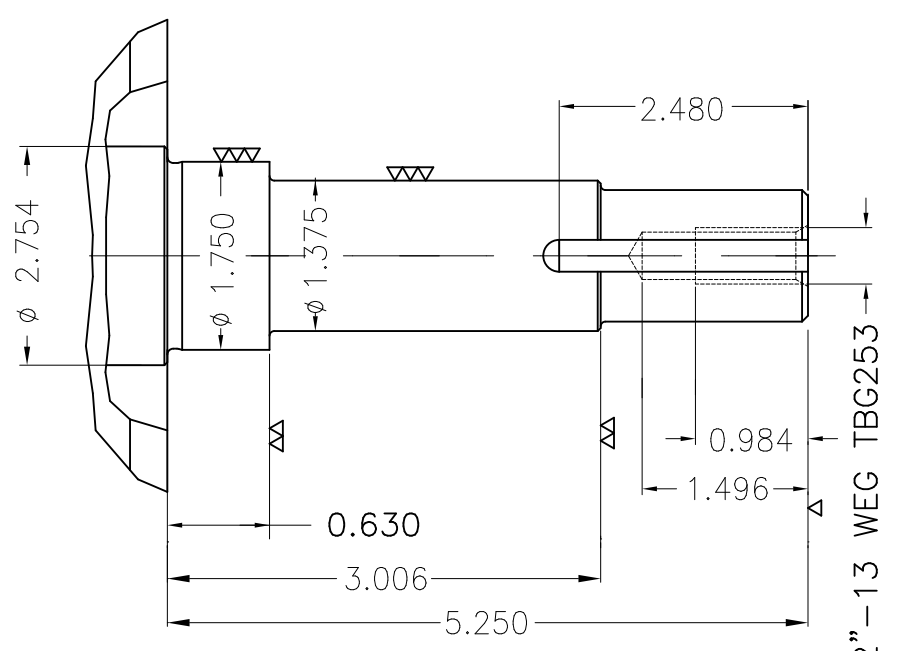

Dimensões em polegada
Dimensions in inches

THIS IS AN UPDATED REVISION, THE
PREVIOUS ONE MUST BE DISREGARDED.

EUNC 1/2"-13 WEG TBG253

Color RAL 5009
Painting plan 203A
Mounting B34R(D)

ECM	LOC	SUMMARY OF MODIFICATIONS	EXECUTED	CHECKED	RELEASED	DATE	VER
EXECUTED	USERADMIN	THREE PHASE PREMIUM EFFICIENCY					
CHECKED		FRAME 364/5JM IP23 ODP					
RELEASED		WEG code: 11266801					
REL DT	24.07.2017	WMO Jaraguá do Sul	Product Engineering	SHEET	1 / 1		

75 HP 04 Poles 60Hz

A