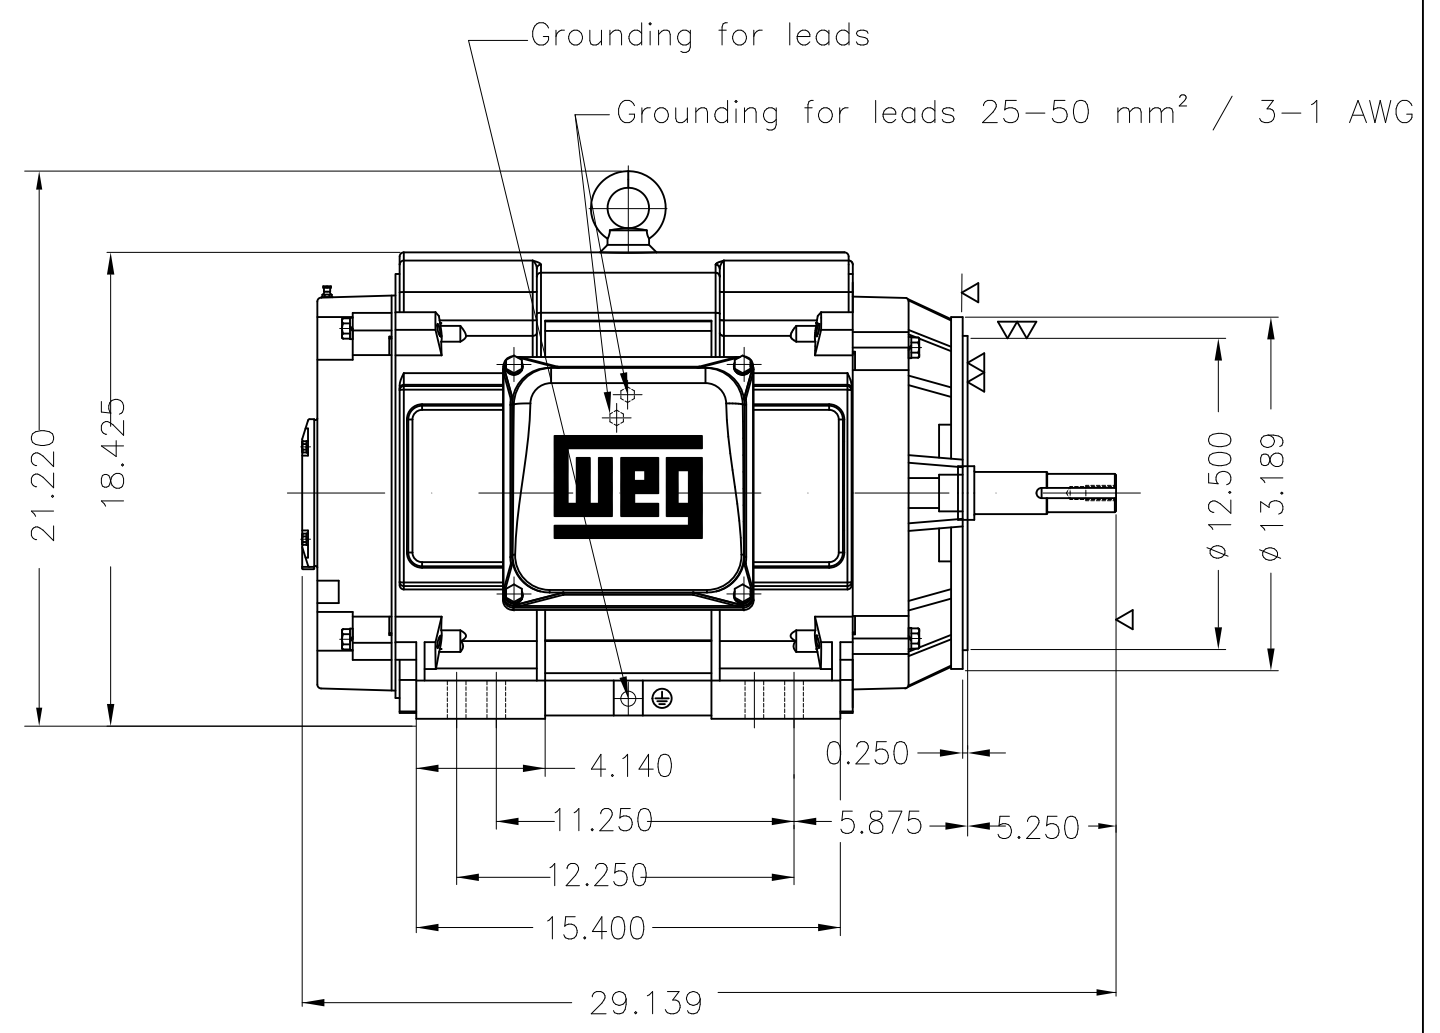

Dimensões em polegada
Dimensions in inches

THIS IS AN UPDATED REVISION, THE
PREVIOUS ONE MUST BE DISREGARDED.

EUNC 1/2"-13 WEG TBG253

Color RAL 5009
Painting plan 203A
Mounting B34R(D)

ECM	LOC	SUMMARY OF MODIFICATIONS	EXECUTED	CHECKED	RELEASED	DATE	VER
EXECUTED	USERADMIN	THREE PHASE PREMIUM EFFICIENCY					
CHECKED		FRAME 364/5JM IP23 ODP					
RELEASED		WEG code: 11266801					
REL DT	24.07.2017	WMO Jaraguá do Sul	Product Engineering	SHEET	1 / 1		

75 HP 04 Poles 60Hz

A